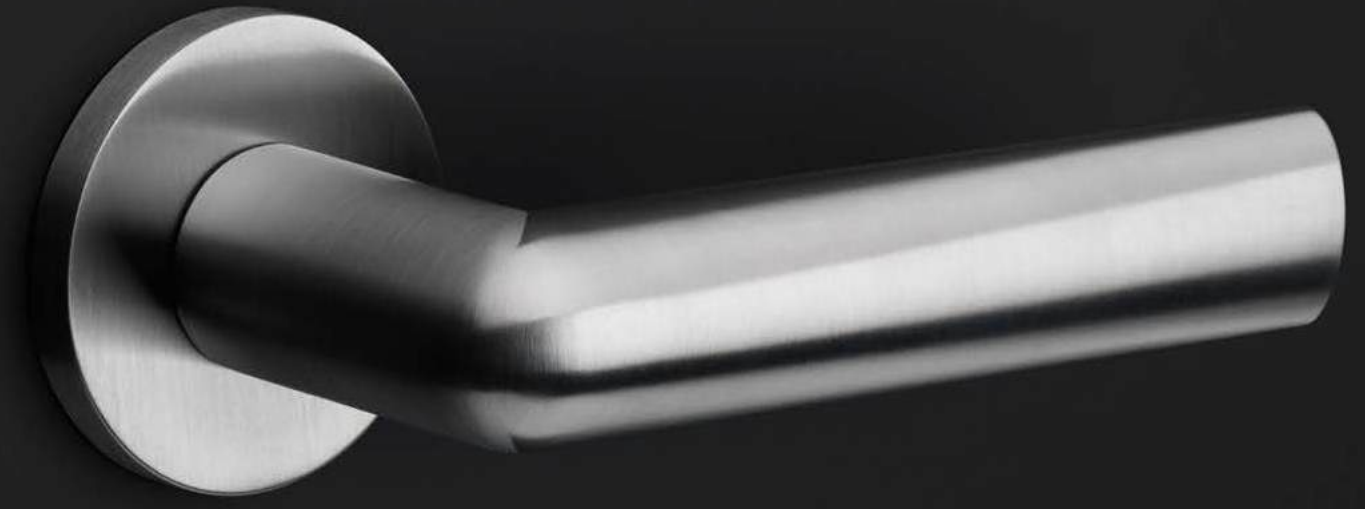

INC PBI102
satin stainless steel