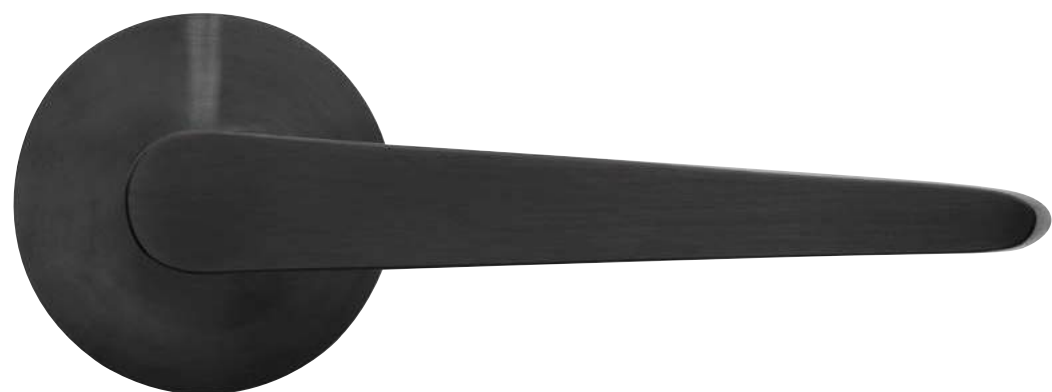

## Accessoires

Meubelknoppen 352

*Psiris*

CONE OH100  
PVD satin black

CONE OH100  
satin stainless steel