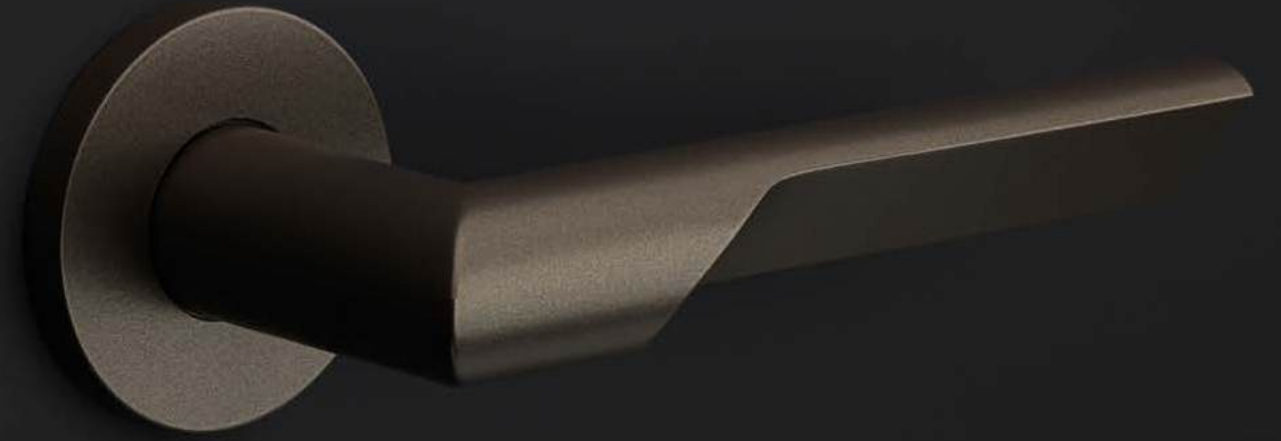

RIVIO GL101
satin stainless steel