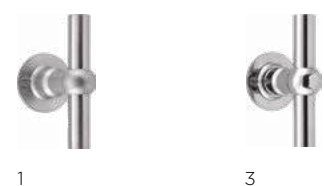

formani.com/O001

solid unsprung lever handle attached to rose  
ideale lock backset 60mm

massieve deurkruk vast-draaibaar ongeveer op rozet  
ideale doormaat slot 60mm

more options available:  
pricelist or formani.com/O010