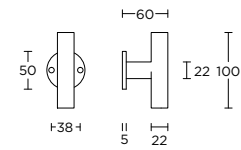

formani.com/B027

PBT23V/50

solid knob fixed on rose

massieve knop vast op rozet

formani.com/B028

PB231

formani.com/B029

single solid internal lift-up sliding door handle with external flush pull