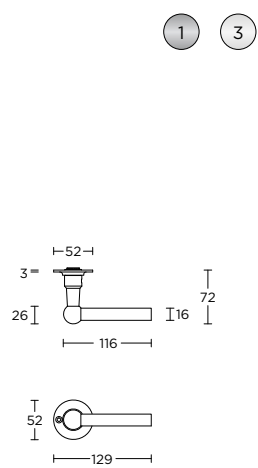

solid unsprung lever handle attached to rose

massieve deurkruk vast-draaibaar ongeveer op rozet

more options available:
pricelist or formani.com/O010

- FVBN48
- FVBY48
- FVB48
- FVWC48

FVBN40

formani.com/O006

key escutcheon
sleutelplaatje

FVBN48

formani.com/O007

key escutcheon
sleutelplaatje

1 satin stainless steel   3 polished stainless steel