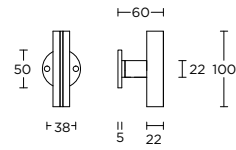

**PB23M**

formani.com/B026

solid cabinet knob

massieve meubelknop

1

PBT22V/50

solid knob fixed on rose

massieve knop vast op rozet