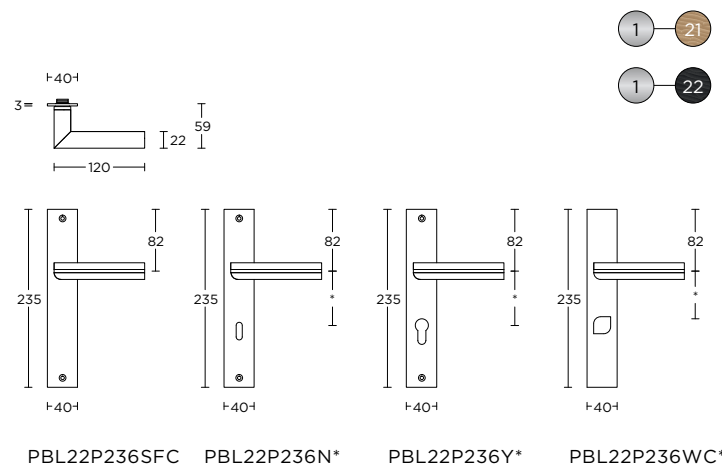

solid double sprung lever handle attached to rose  
massieve deurkruk vast-draaibaar dubbel geveerd op rozet

- PBN50
- PBY50
- PBB50
- PBWC23

PBL22P236

1/21

formani.com/B002

solid unsprung lever handle attached to plate fixings visible on one side only