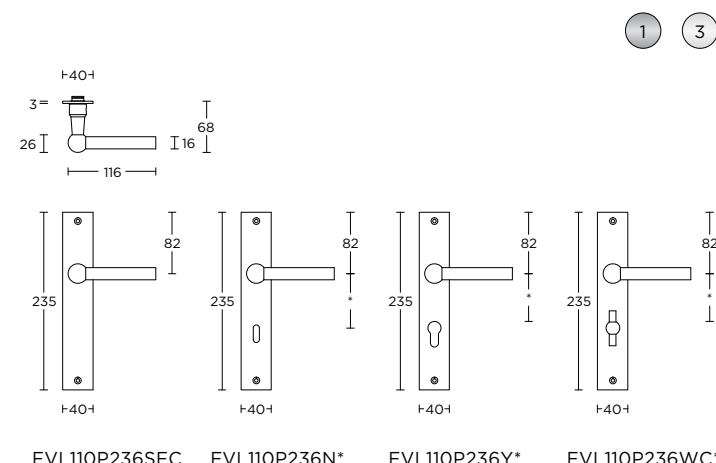

FVL110P236

formani.com/O004

solid unsprung lever handle attached to plate
fixings visible on one side only

* state distance on order

massieve deurkruk vast-draaibaar ongeveer op schild
een zijde met en een zijde zonder zichtbare bevestiging

* afstand opgeven bij bestelling

more options available:
pricelist or formani.com/O020