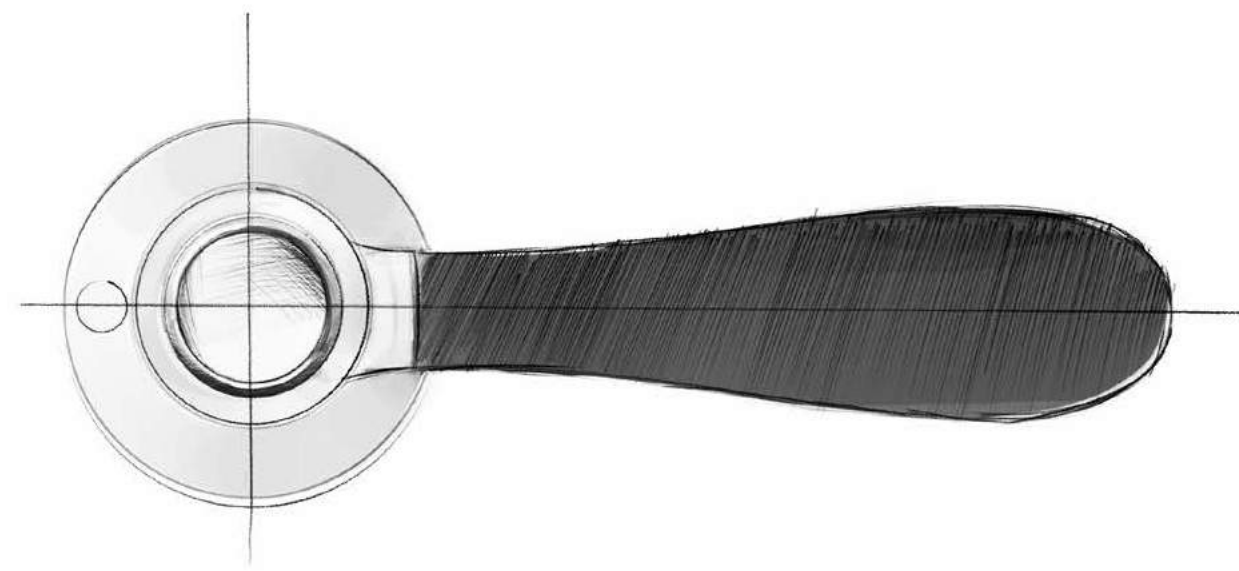

## Accessoires

Meubelknoppen

430  
431

432

433  
433

433

BOSCO LZ100  
satin stainless steel/satin black

BOSCO LZ100MA  
polished stainless steel/carrara marble