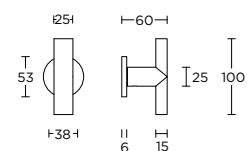

PBI102V

solid front door knob fixed on rose

massieve voordeurknop vast op rozet