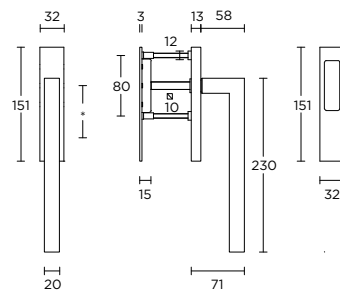

- 1 4

single solid internal lift-up sliding door handle with external flush pull

* blind or Y69

massieve set hefschuifdeurbeslag inclusief inbouwkom voor buitenzijde

* blind of PC69

more options available:
pricelist or formani.com/005K