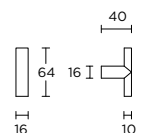

massieve meubelknop

1 5 16

formani.com/D017

PBA16M

solid cabinet knob

massieve meubelknop

formani.com/D018

PBI102V