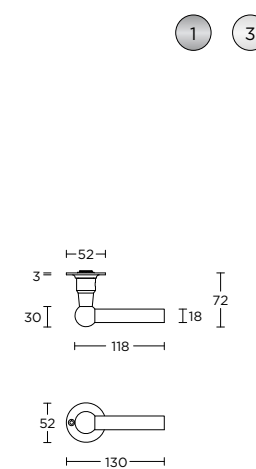

solid unsprung lever handle attached to rose

massieve deurkruk vast-draaibaar ongeveer op rozet

more options available:
pricelist or formani.com/O010

- FVBN48
- FVBY48
- FVB48
- FVWC48