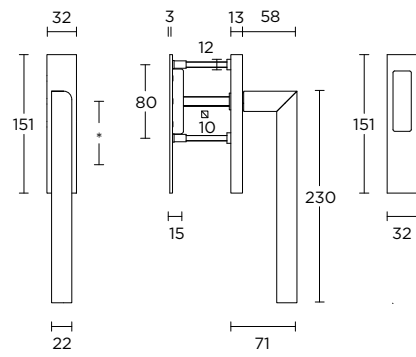

formani.com/B027

PBT23V/50

solid knob fixed on rose

massieve knop vast op rozet

formani.com/B028

PB231

formani.com/B029

single solid internal lift-up sliding door handle with external flush pull