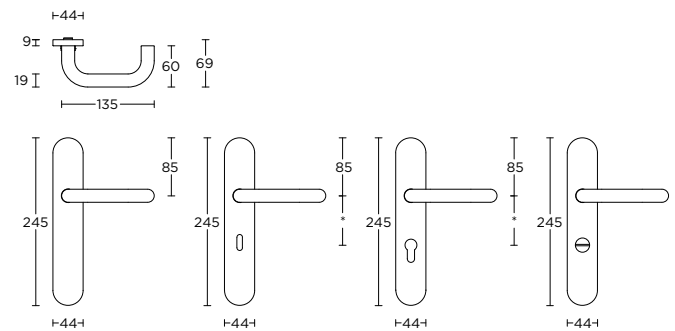

LB1-19

1

formani.com/Q001

1

sprung lever handle attached to rose with metal sub-rose
EN1906 class 3 certified

deurkruk vast-draaibaar geveerd op rozet met metalen onderconstructie EN1906 klasse 3 gecertificeerd

- LBN50
- LBY50
- LBB50
- LBWC50

LB2-19

1

2

3

4

6

7

8

9

10

11

16

formani.com/Q004

- 1
- 2
- 3
- 4
- 6
- 7
- 8
- 9
- 10
- 11
- 16

sprung lever handle attached to rose with metal sub-rose
EN1906 class 3 certified

deurkruk vast-draaibaar geveerd op rozet met metalen onderconstructie EN1906 klasse 3 gecertificeerd

LB1-19P13

1

formani.com/Q002

LB1-19P13SFC

LB1-19P13N*

LB1-19P13Y*

LB1-19P13WC*

1

sprung lever handle attached to plate with metal sub-rose

* state distance on order

deurkruk vast-draaibaar met metalen onderconstructie geveerd op schild

* afstand opgeven bij bestelling

more options available:
pricelist or formani.com/001Q

LB2L-19

1

4

formani.com/Q005

1 4

sprung lever handle attached to rose with metal sub-rose
EN1906 class 3 certified

deurkruk vast-draaibaar geveerd op rozet met metalen onderconstructie EN1906 klasse 3 gecertificeerd

- LBN50
- LBY50
- LBB50
- LBWC50

1 satin stainless steel

2 PVD satin stainless steel

3 polished stainless steel

4 satin black

6 PVD gunmetal

7 bronze

8 PVD satin bronze

9 white

10 PVD satin gold

11 PVD polished copper

16 PVD light bronze