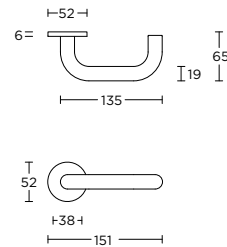

LB1-19

1

formani.com/Q001

1

sprung lever handle attached to rose with metal sub-rose
EN1906 class 3 certified

deurkruk vast-draaibaar geveerd op rozet met metalen onderconstructie EN1906 klasse 3 gecertificeerd

- LBN50
- LBY50
- LBB50
- LBWC50