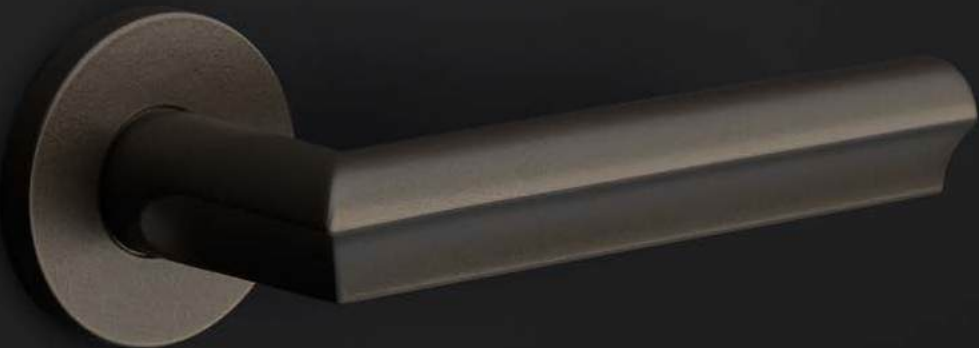

ECLIPSE DR102
bronze