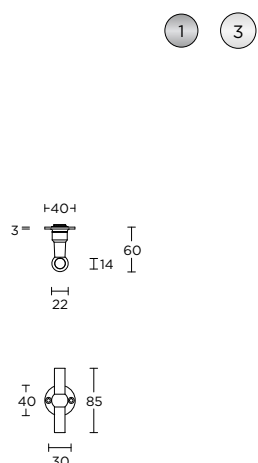

formani.com/O001

solid unsprung lever handle attached to rose  
ideale lock backset 60mm

massieve deurkruk vast-draaibaar ongeveer op rozet  
ideale doormaat slot 60mm

more options available:  
pricelist or formani.com/O010