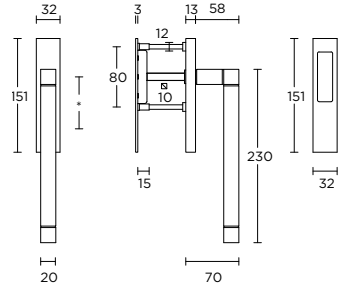

- 1 3
- 4 9

single solid internal lift-up sliding door handle with external flush pull

* blind or Y69

massieve set hefschuifdeurbeslag, inclusief inbouwkom voor buitenzijde

* blind of PC69

more options available:
pricelist or formani.com/005K

LSQ25

formani.com/K089

wall mounted door stop

deurstop wand

- 1 3
- 4

LSQ46

formani.com/K090

floor mounted door stop

deurstop vloer

- 1 3
- 4