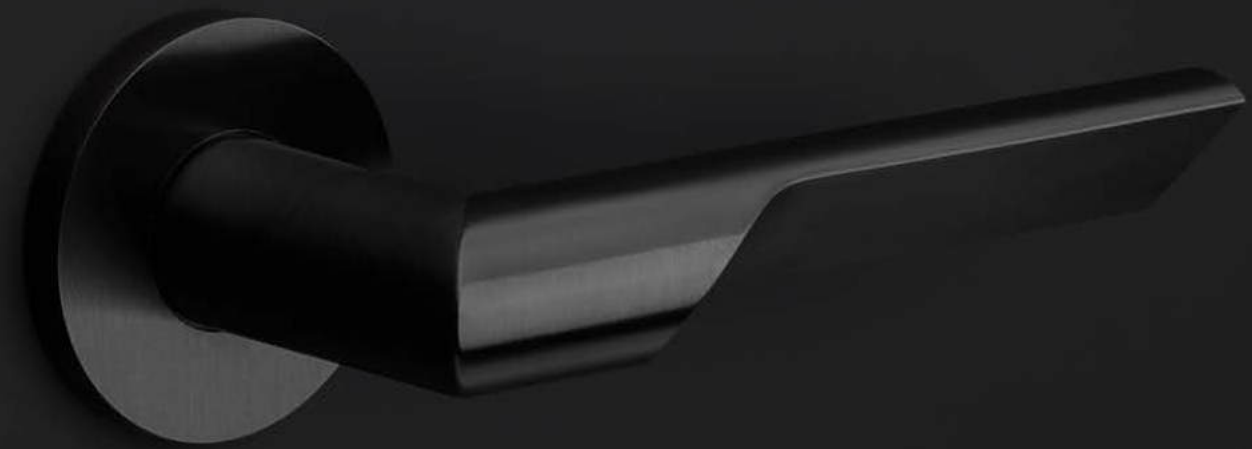

Product Design
Consultant

Gensler

RIVIO

Go to page 225