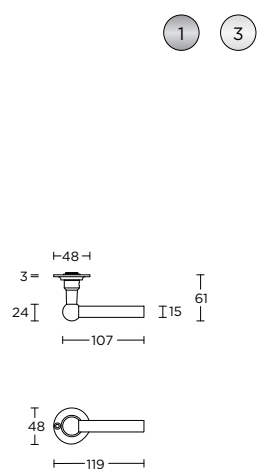

solid unsprung lever handle attached to rose

massieve deurkruk vast-draaibaar ongeveer op rozet

more options available:
pricelist or formani.com/O010

- FVBN48
- FVBY48
- FVB48
- FVWC48