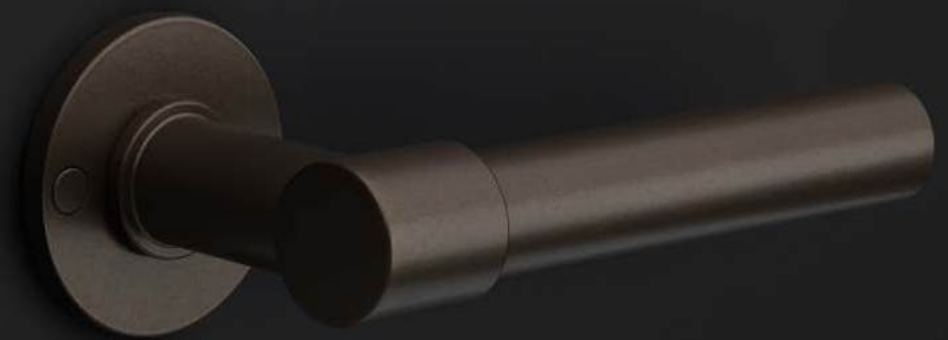

ONE PBL20XL/50  
PVD satin black

ONE PBL20XL/50  
PVD satin gold

ONE PBL20XL/50  
white

ONE PBL20XL/50  
satin stainless steel