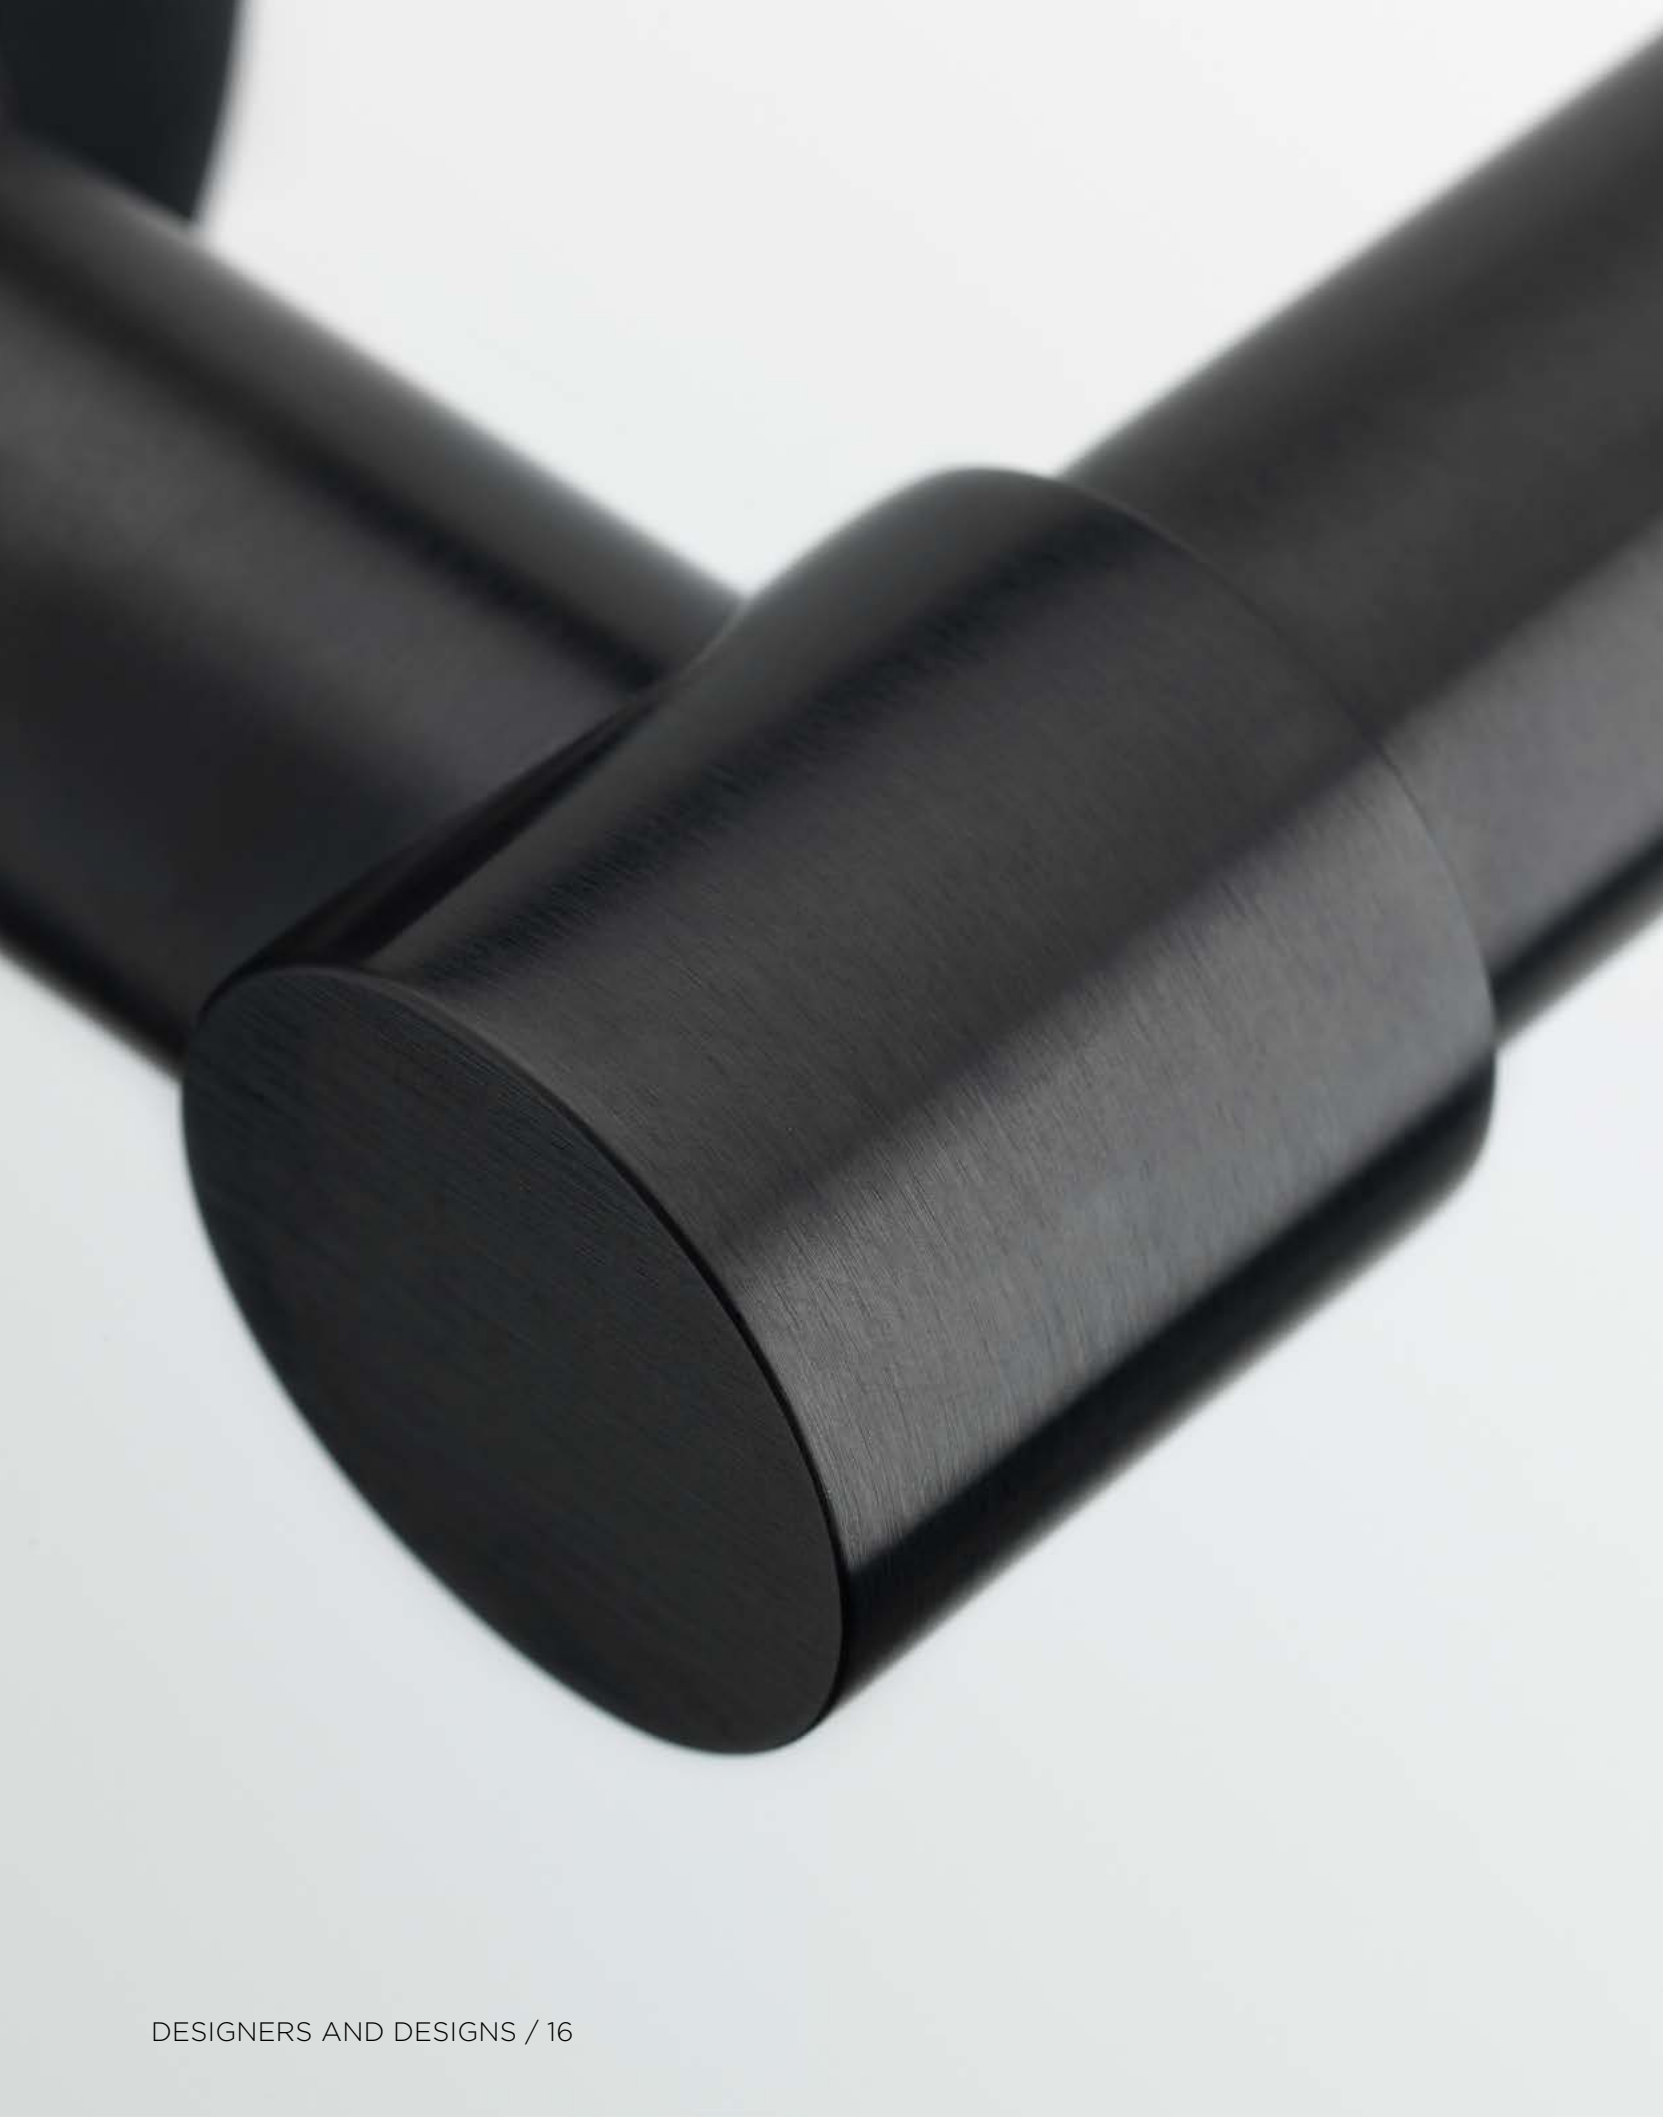

ONE by Piet Boon
Go to page 79