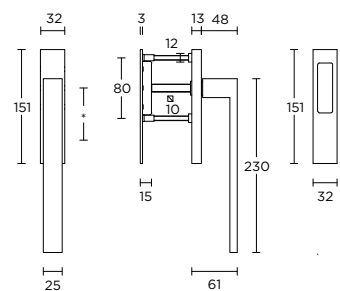

- 1 4
- 5

single solid internal lift-up sliding door handle with external flush pull

* blind or Y69

massieve set hefschuifdeurbeslag inclusief inbouwkom voor buitenzijde

* blind of PC69

more options available:
pricelist or formani.com/005K

- 1 satin stainless steel
- 3 polished stainless steel
- 4 satin black
- 5 PVD satin black
- 9 white