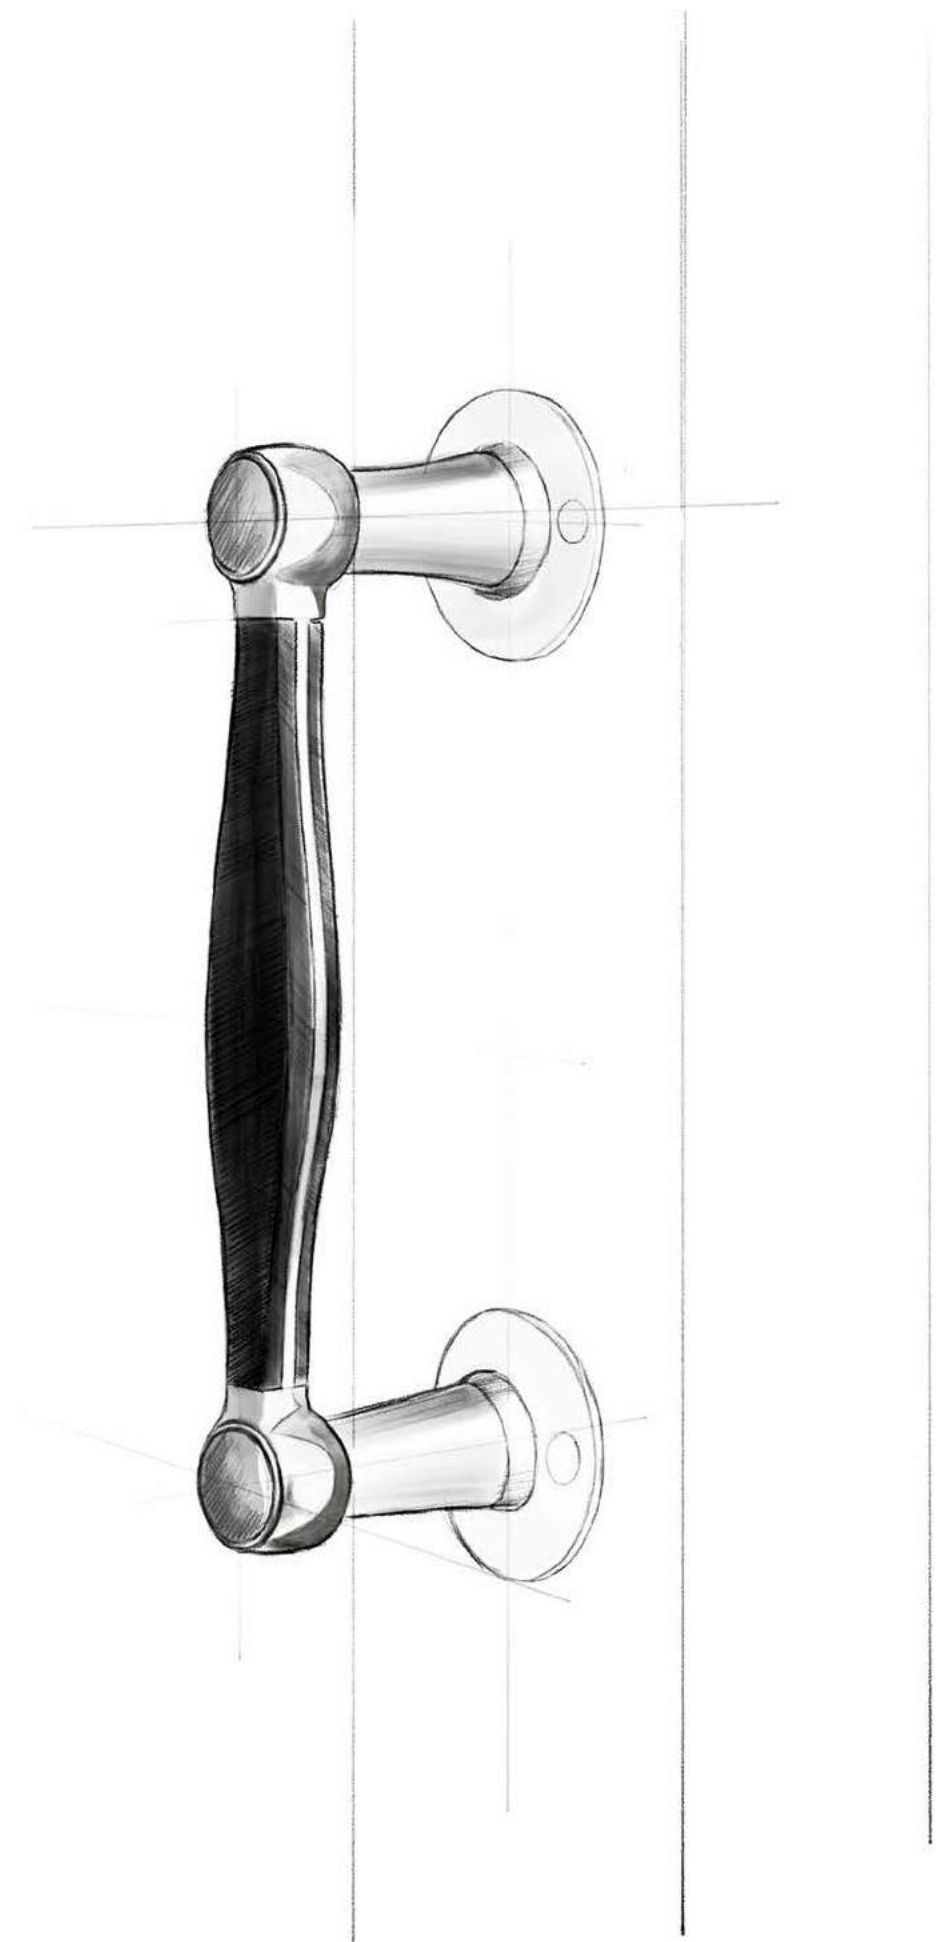

## Accessoires

Meubelknoppen

430  
431

432

433  
433

433

BOSCO LZ100  
satin stainless steel/satin black

BOSCO LZ100MA  
polished stainless steel/carrara marble