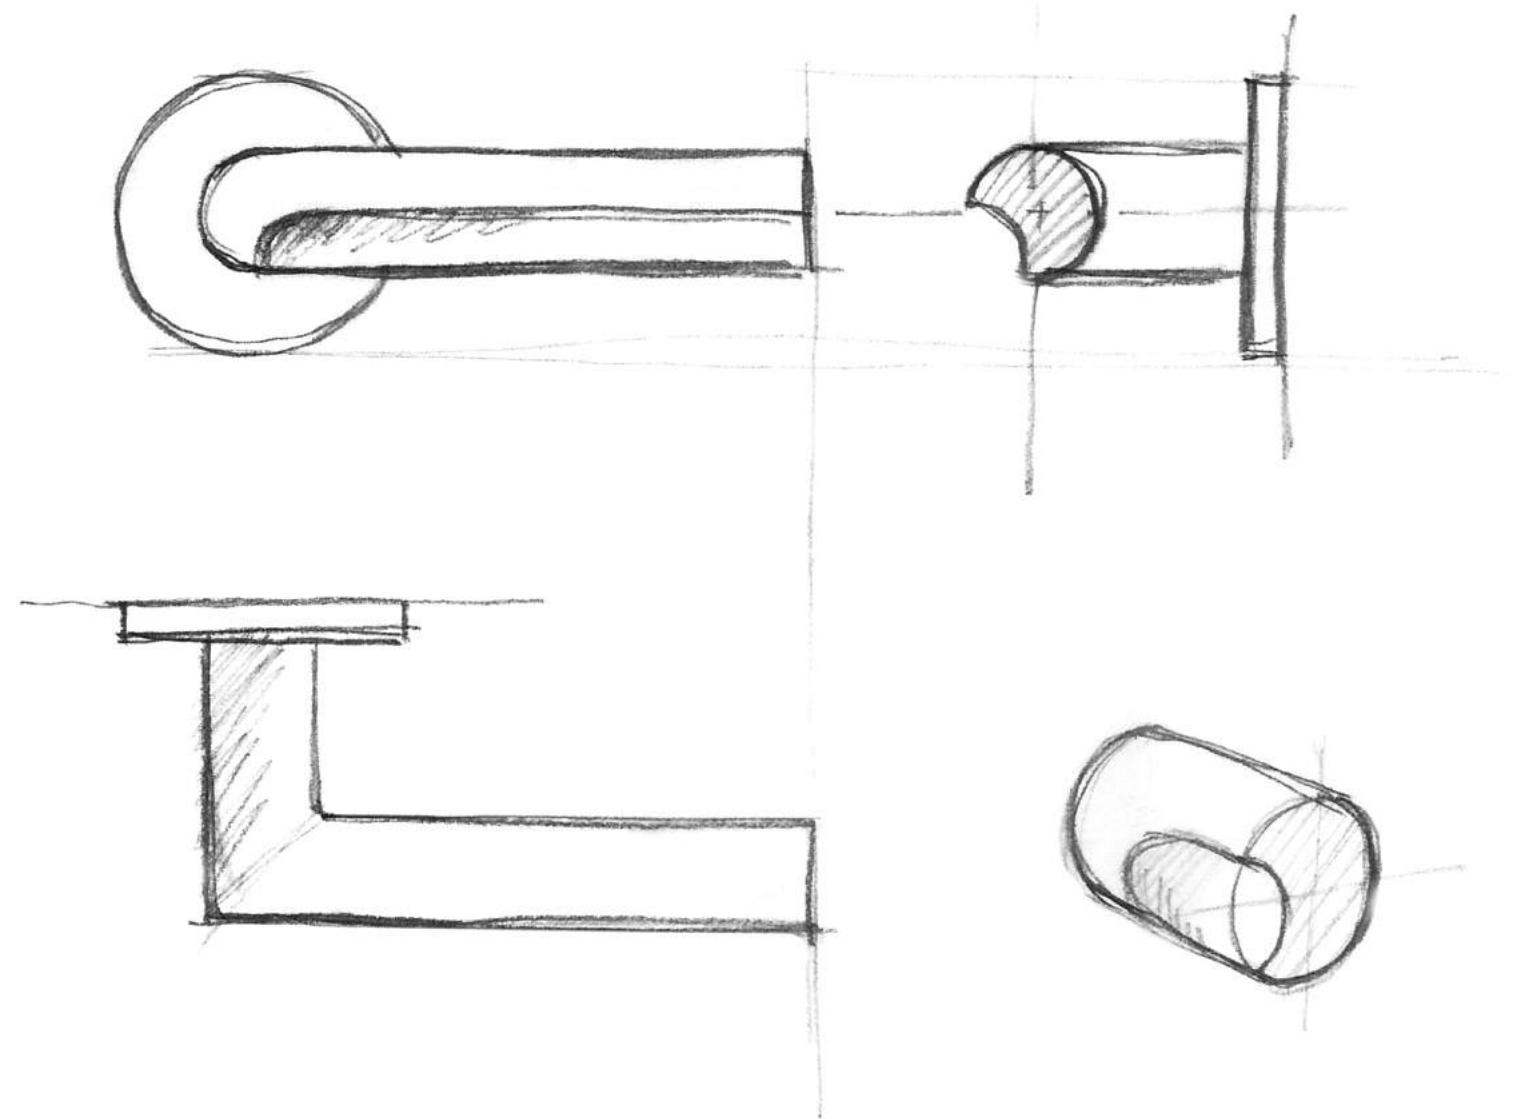

## Accessoires

Meubelknoppen 292

David Rockwell

ON YOUR FEET

Nemo

THE HARD PROBLEM

ECLIPSE DR100  
PVD satin black

ECLIPSE DR100  
PVD satin gold