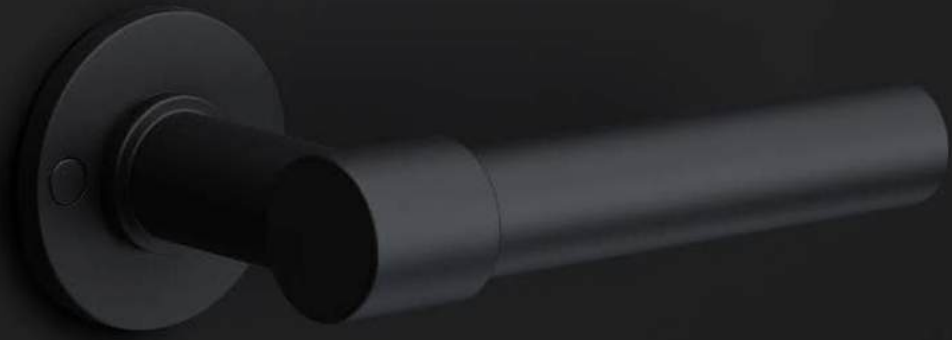

ONE PBL20XL/50
bronze

ONE PBL20XL/50
PVD satin black

ONE PBL20XL/50
PVD satin gold