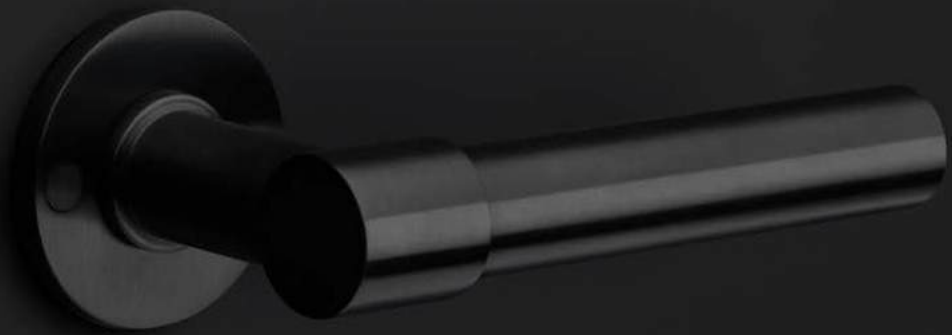

ONE PBL20XL/50  
PVD satin black

ONE PBL20XL/50  
PVD satin gold

ONE PBL20XL/50  
white

ONE PBL20XL/50  
satin stainless steel