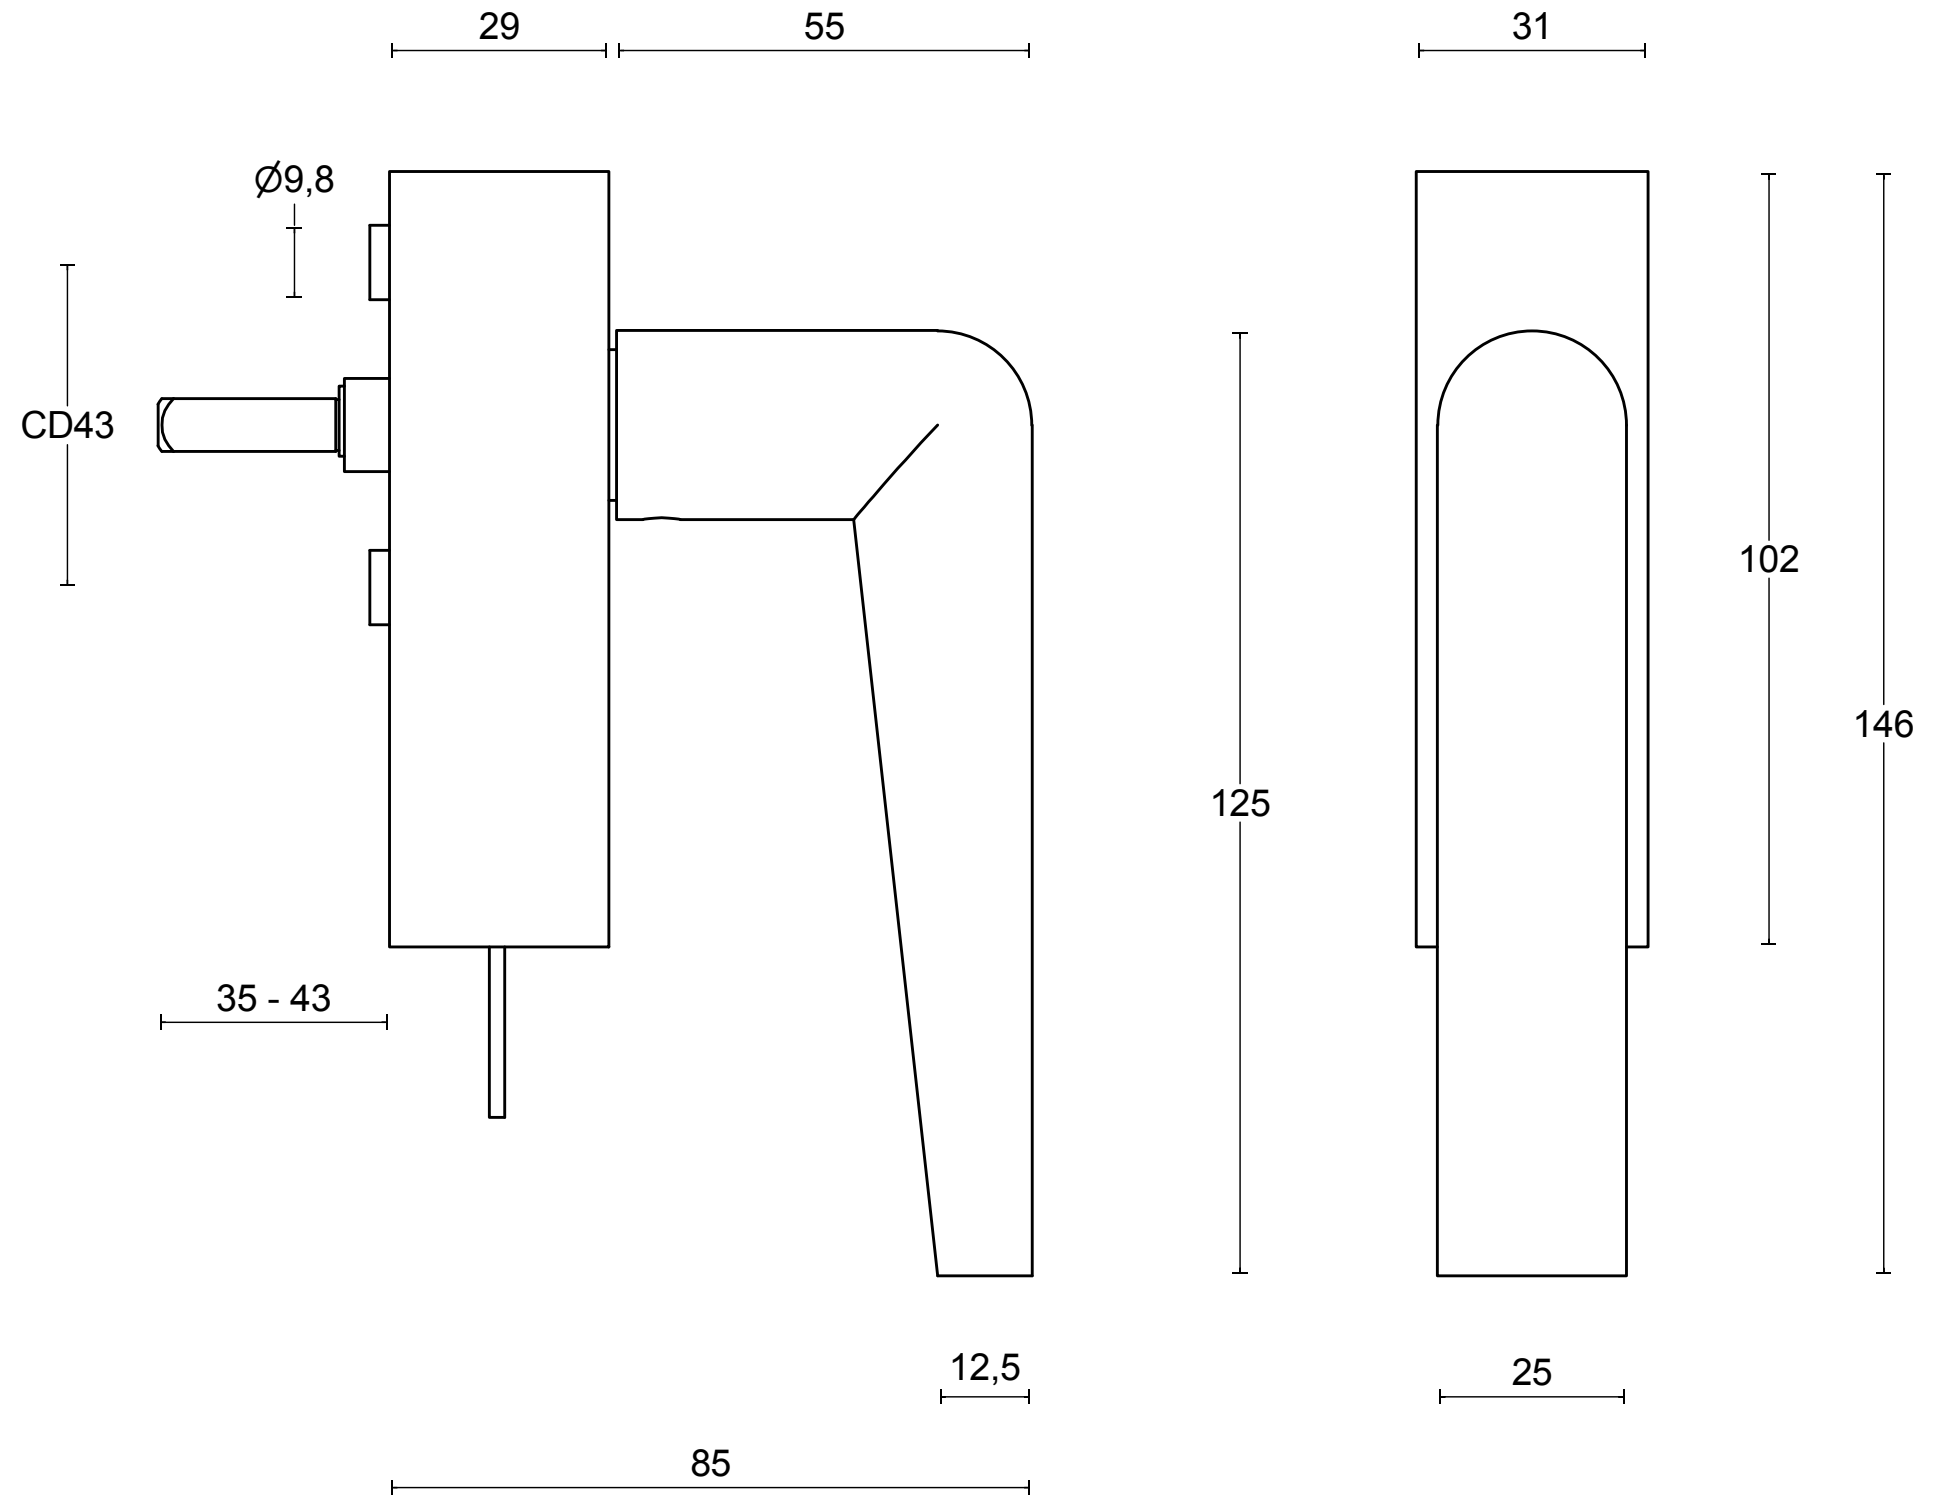

PBI102-DKLOCK

locking tilt and turn
window handle
stainless steel

FORMANI®		Part number:	
		Description:	
Doc no.:	3603D022 PBI102DKLOCK V02.dwg	PBI102-DKLOCK	Format:
Drawn by:	Christian Brimbois		Creation date:
FORMANI HOLLAND B.V. EUROPALAAN 12 6199 AB MAASTRICHT-AIRPORT NL T +31 (0)43 308 90 00 INFO@FORMANI.COM FORMANI.COM		A3	