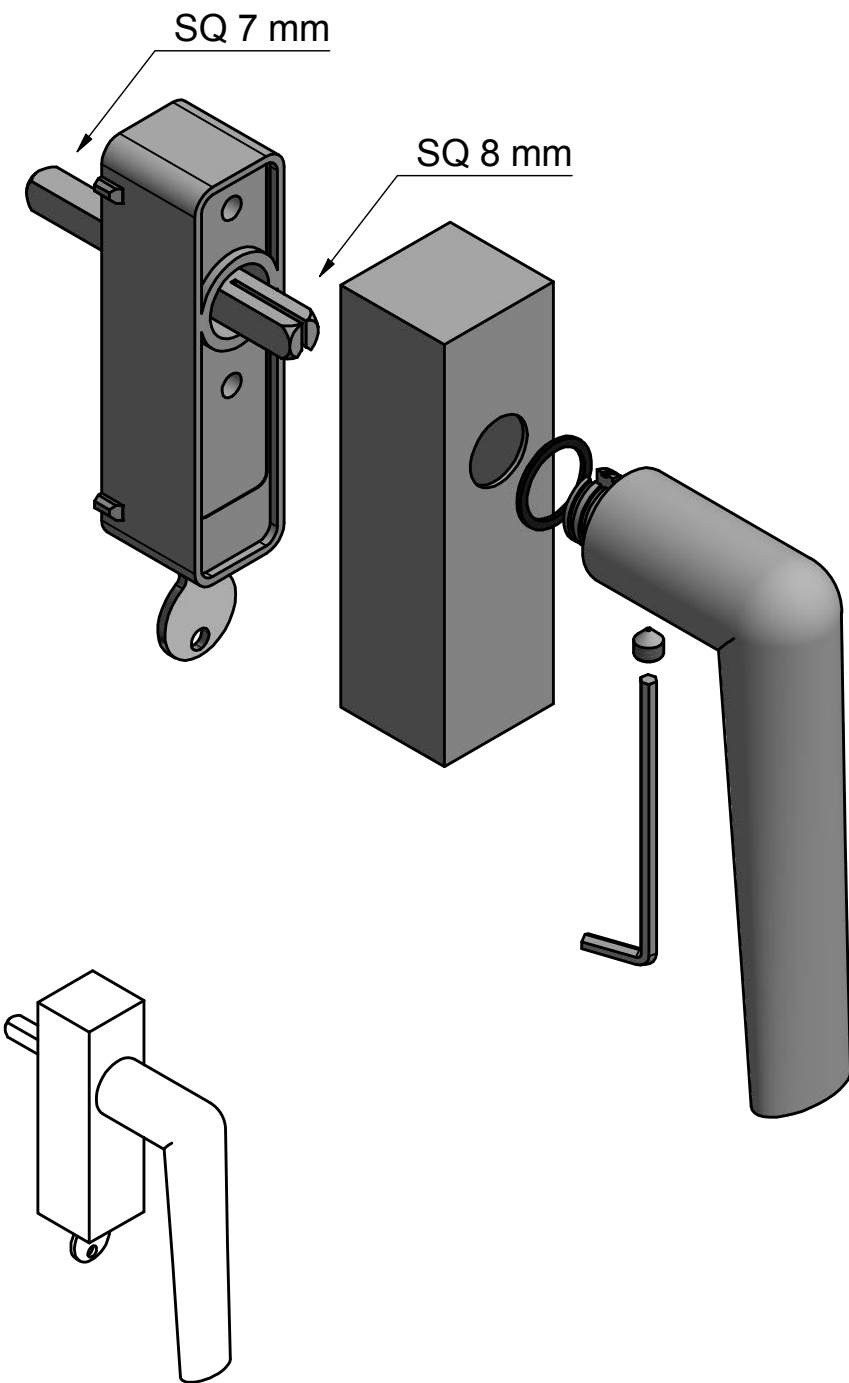

PBI102-DKLOCK

locking tilt and turn
window handle
stainless steel

FORMANI®		Part number:	
		Description:	
Doc no.:	3603D022 PBI102DKLOCK V02.dwg	PBI102-DKLOCK	Format:
Drawn by:	Christian Brimbois		Creation date:
FORMANI HOLLAND B.V. EUROPALAAN 12 6199 AB MAASTRICHT-AIRPORT NL T +31 (0)43 308 90 00 INFO@FORMANI.COM FORMANI.COM		A3	