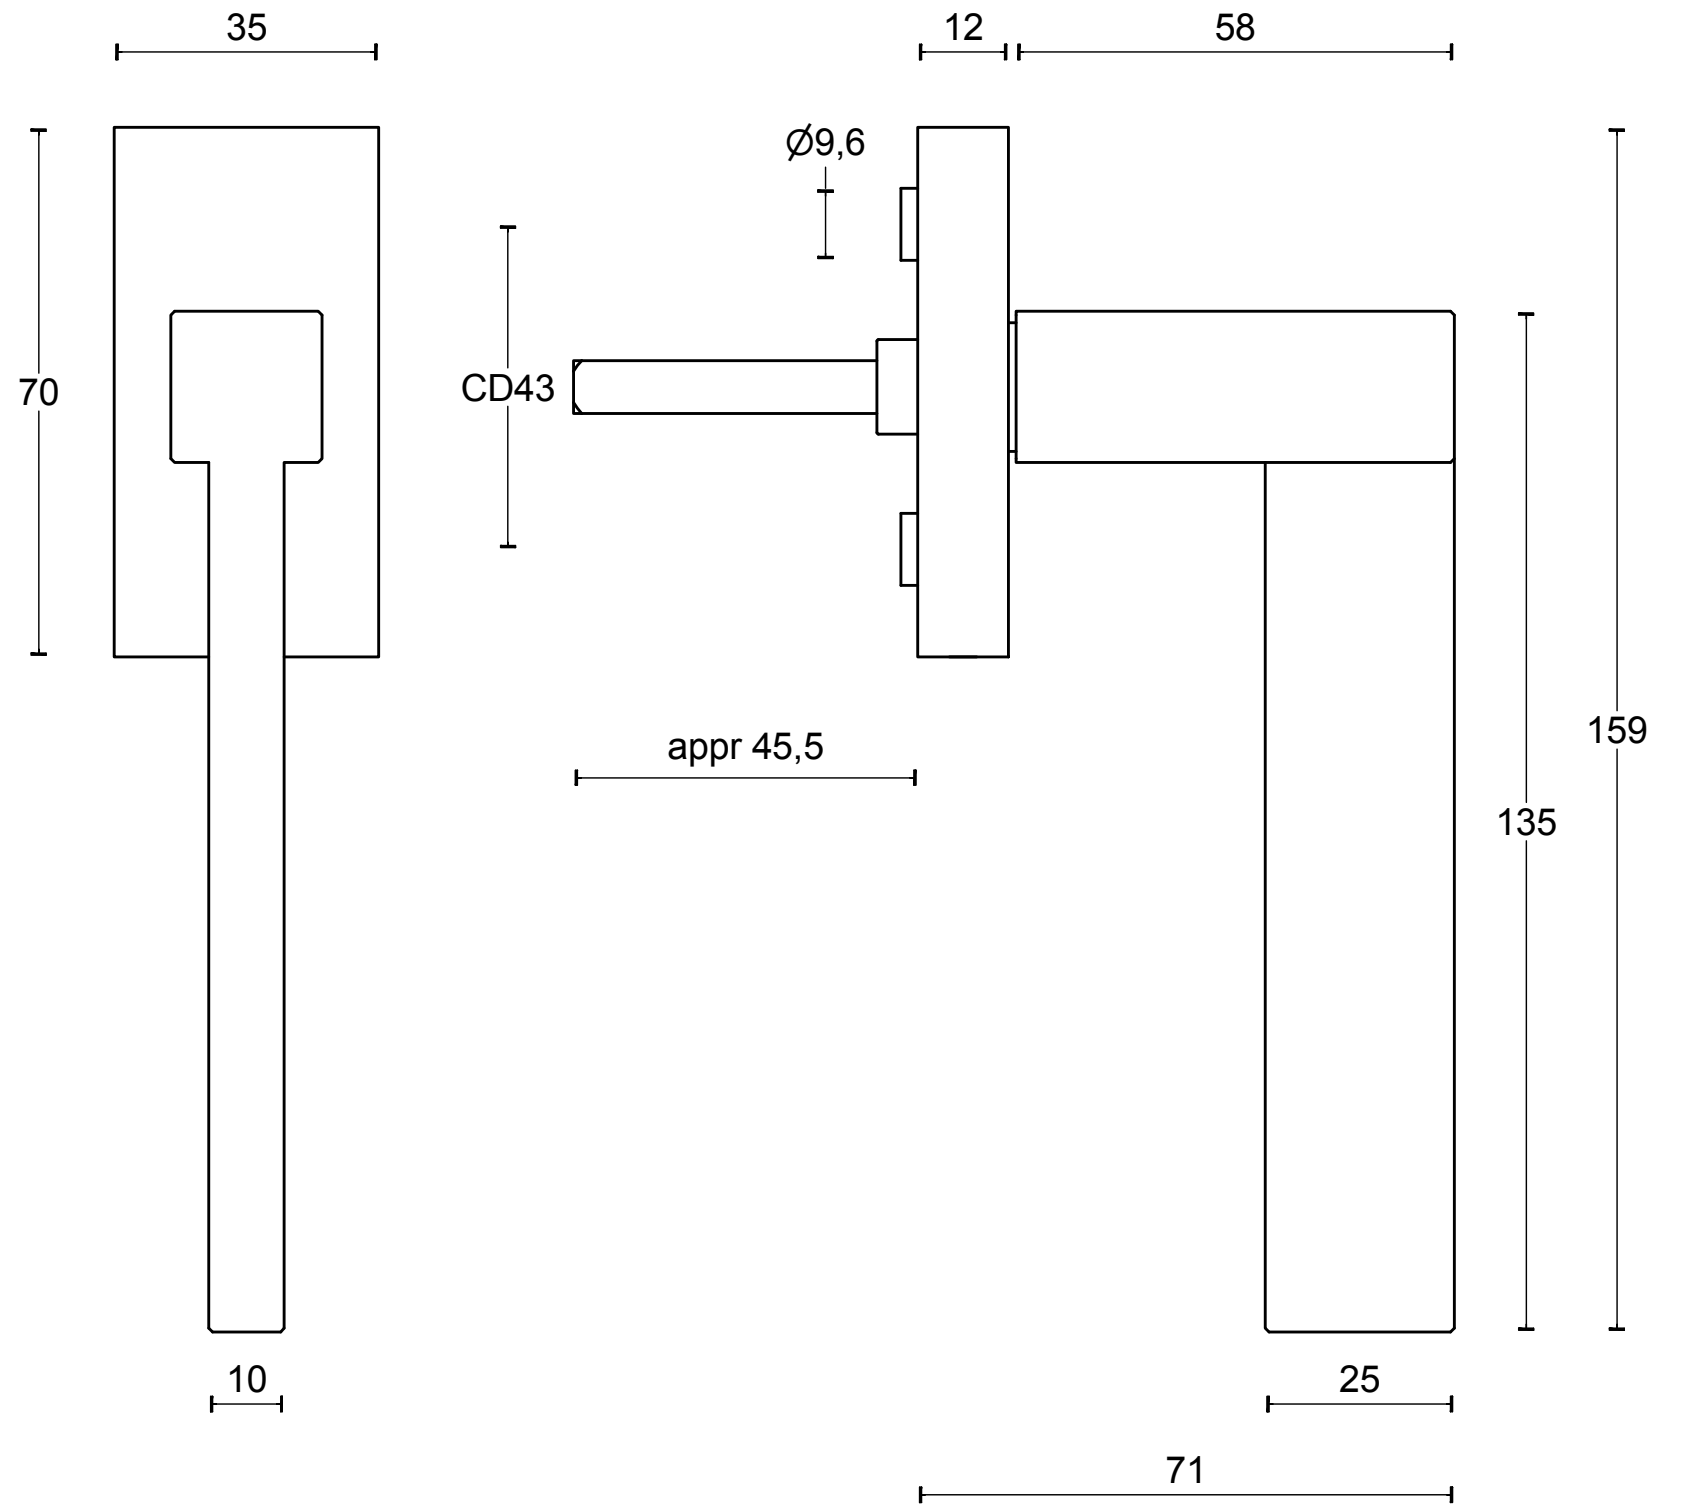

# LSQV-DK

non-locking tilt and turn  
window handle  
stainless steel

FORMANI®		Part number:	
		Description: <b>LSQV-DK</b>	
Doc no.: 1503D054 LSQV-DK V01.dwg	Drawn by: Christian Brimbois	Creation date: 1-9-2017	Format: <b>A3</b>
FORMANI HOLLAND B.V. EUROPALAAN 12 6199 AB MAASTRICHT-AIRPORT NL T +31 (0)43 308 90 00 INFO@FORMANI.COM FORMANI.COM			