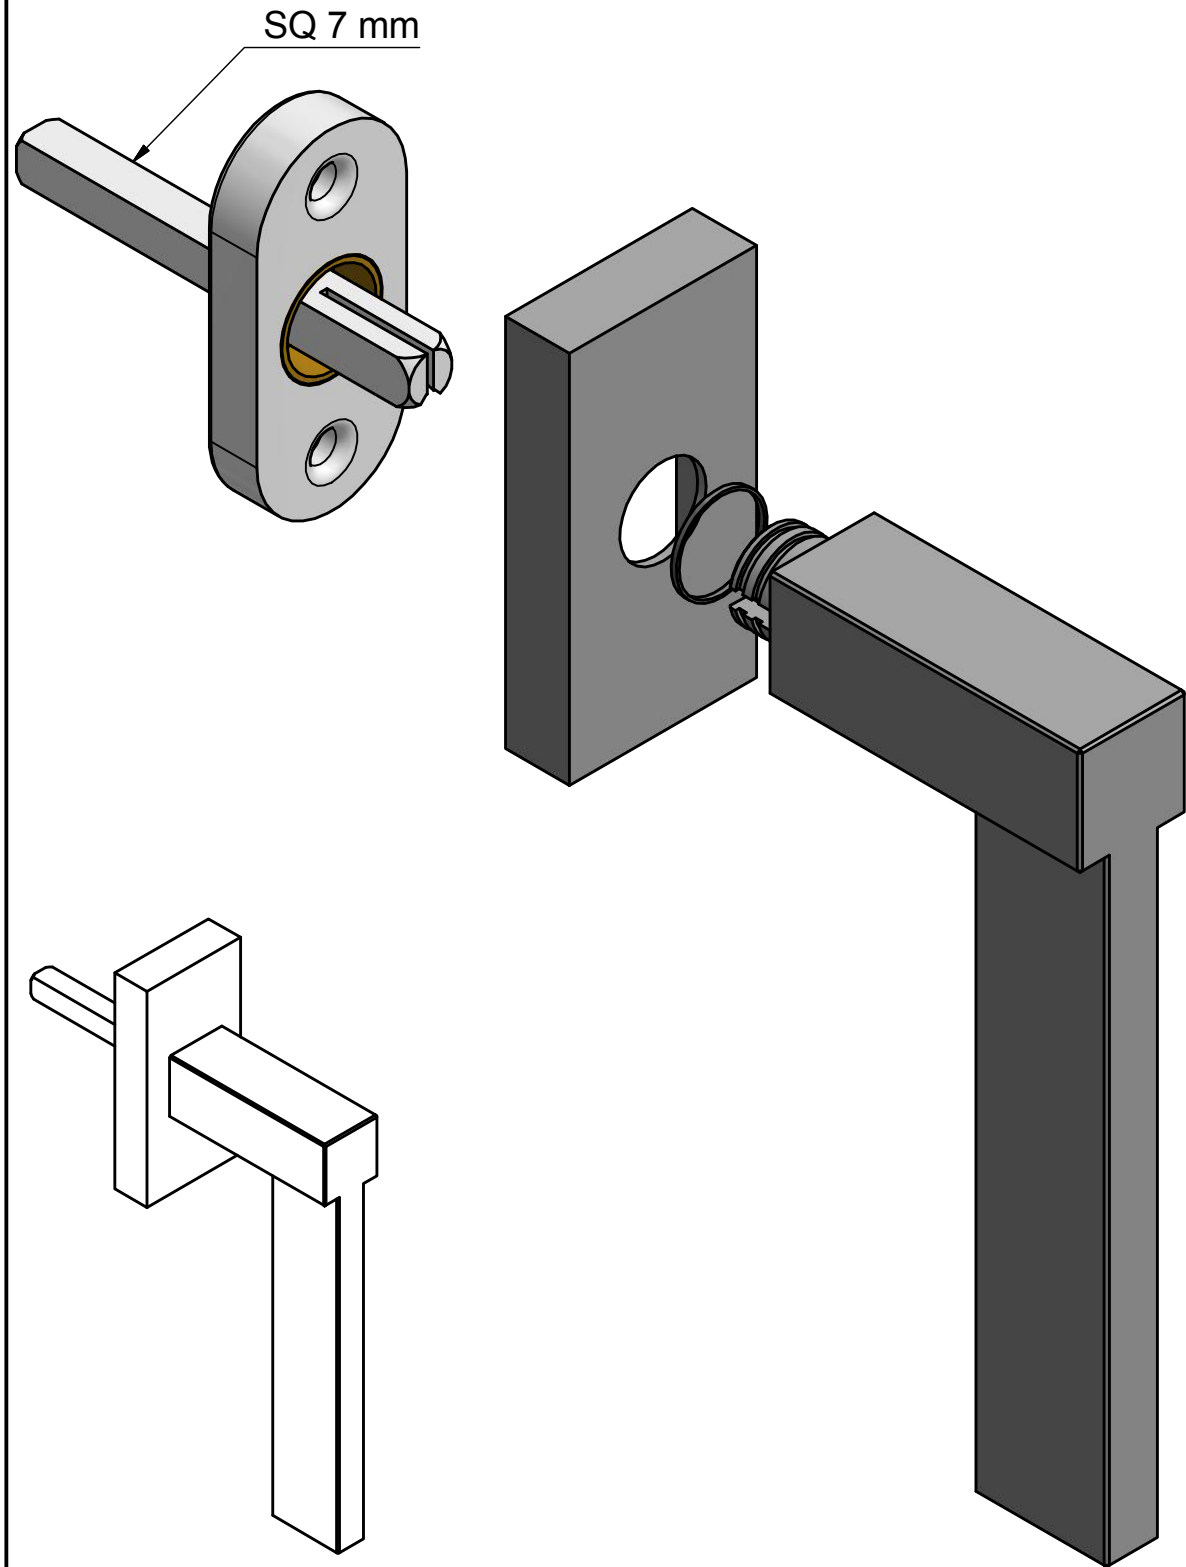

# LSQV-DK

non-locking tilt and turn  
window handle  
stainless steel

FORMANI®		Part number:	
		Description: <b>LSQV-DK</b>	
Doc no.: 1503D054 LSQV-DK V01.dwg	Drawn by: Christian Brimbois	Creation date: 1-9-2017	Format: <b>A3</b>
FORMANI HOLLAND B.V. EUROPALAAN 12 6199 AB MAASTRICHT-AIRPORT NL T +31 (0)43 308 90 00 INFO@FORMANI.COM FORMANI.COM			