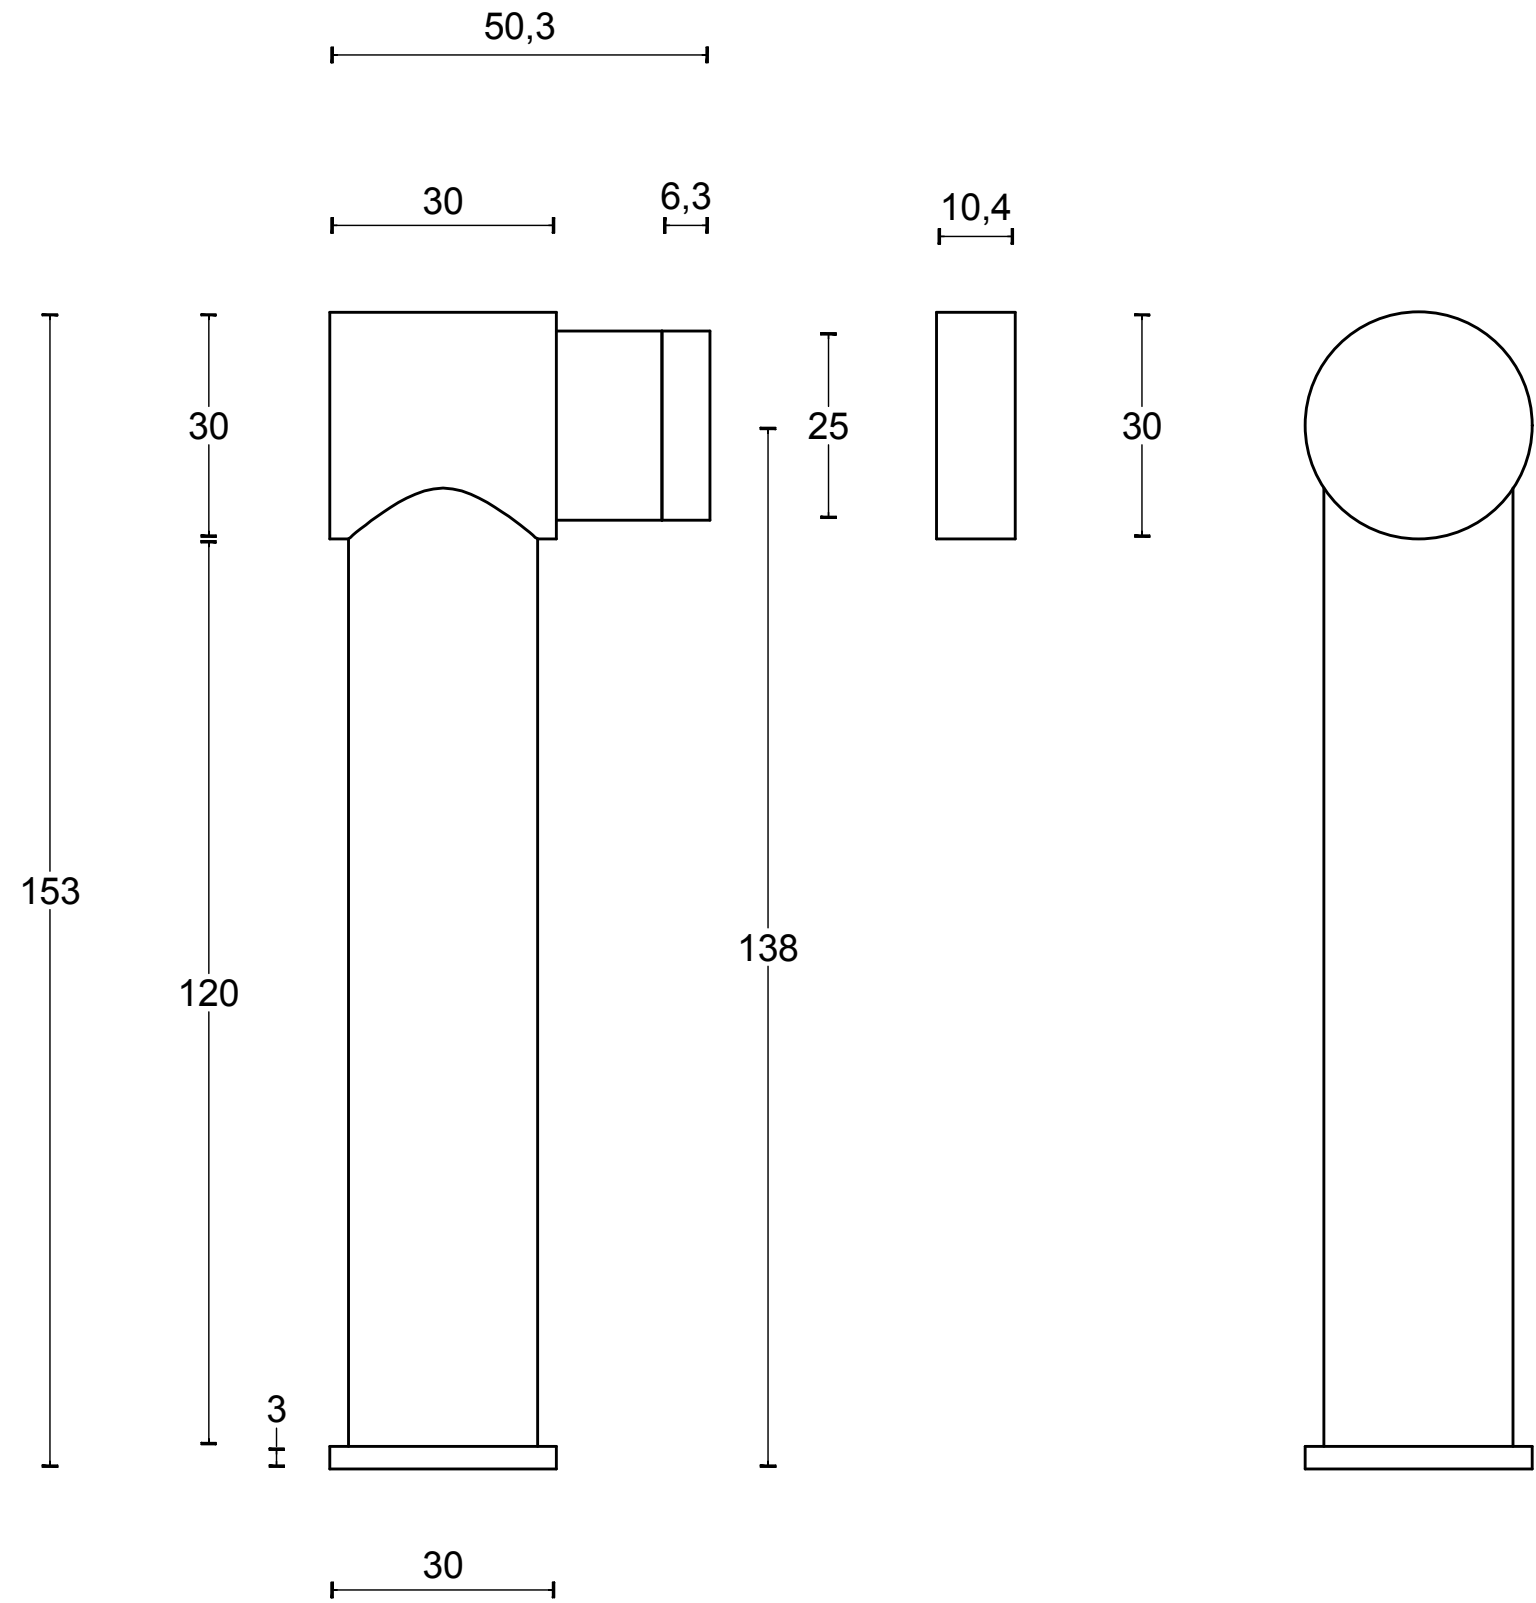

PB30

floor mounted door stop
including magnet
stainless steel

FORMANI [®]		Part number:	
		Description:	
Doc no.:	2701Z041 PB30 V02.dwg	PB30	Format:
Drawn by:	Christian Brimbois		Creation date:
Formani Holland B.V. · Amerikalaan 55 · 6199 AE Maastricht Airport · tel: +31 (0)43 308 90 00 · www.formani.nl · info@formani.nl			