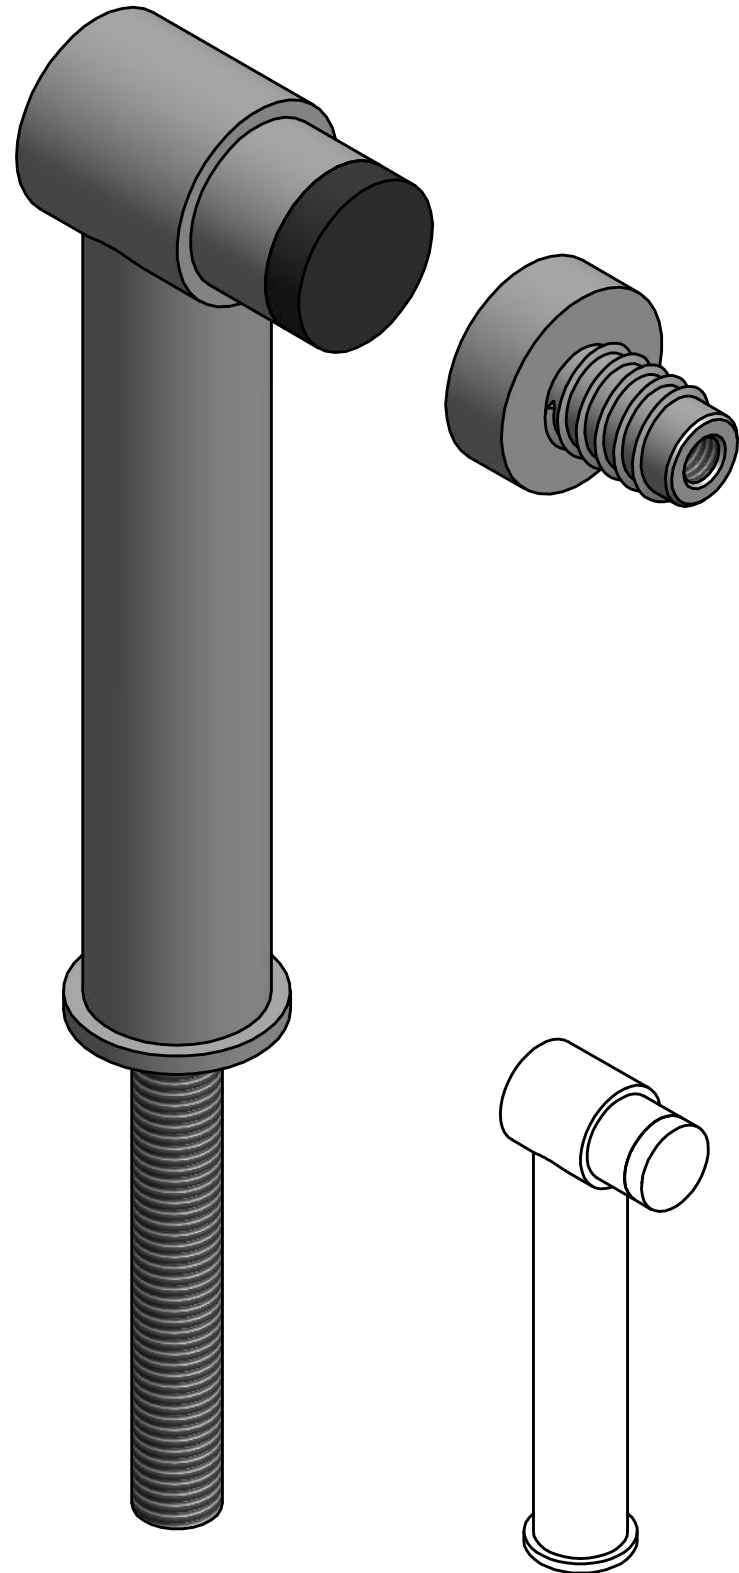

PB30

floor mounted door stop
including magnet
stainless steel

FORMANI [®]		Part number:	
		Description:	
Doc no.:	2701Z041 PB30 V02.dwg	PB30	Format:
Drawn by:	Christian Brimbois		Creation date:
Formani Holland B.V. · Amerikalaan 55 · 6199 AE Maastricht Airport · tel: +31 (0)43 308 90 00 · www.formani.nl · info@formani.nl			