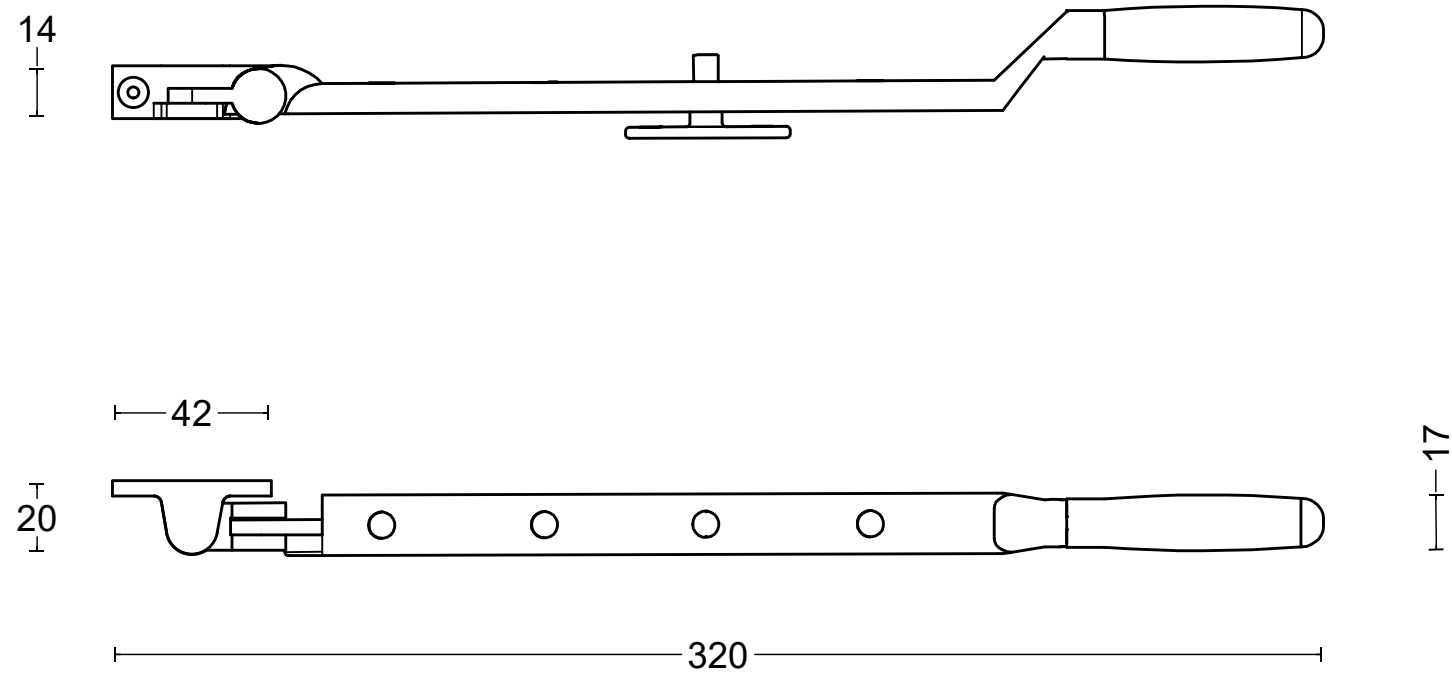

# TIMELESS RU-1932

solid casement stay with  
two pins including slide  
guide channel

<b>FORMANI®</b> FORMANI HOLLAND B.V. EUROPALAAN 12 6199 AB MAASTRICHT-AIRPORT NL T +31 (0)43 308 90 00 INFO@FORMANI.COM WWW.FORMANI.COM	Type :	TIMELESS RU-1932	Version: V01
	Formani filename: 2003Z001_RU-1932_V02.dwg	Description: solid casement stay with two pins including slide guide channel	Format <b>A3</b>
	Drawn by: Christian Brimbois		
Creation date: 26-4-2024			