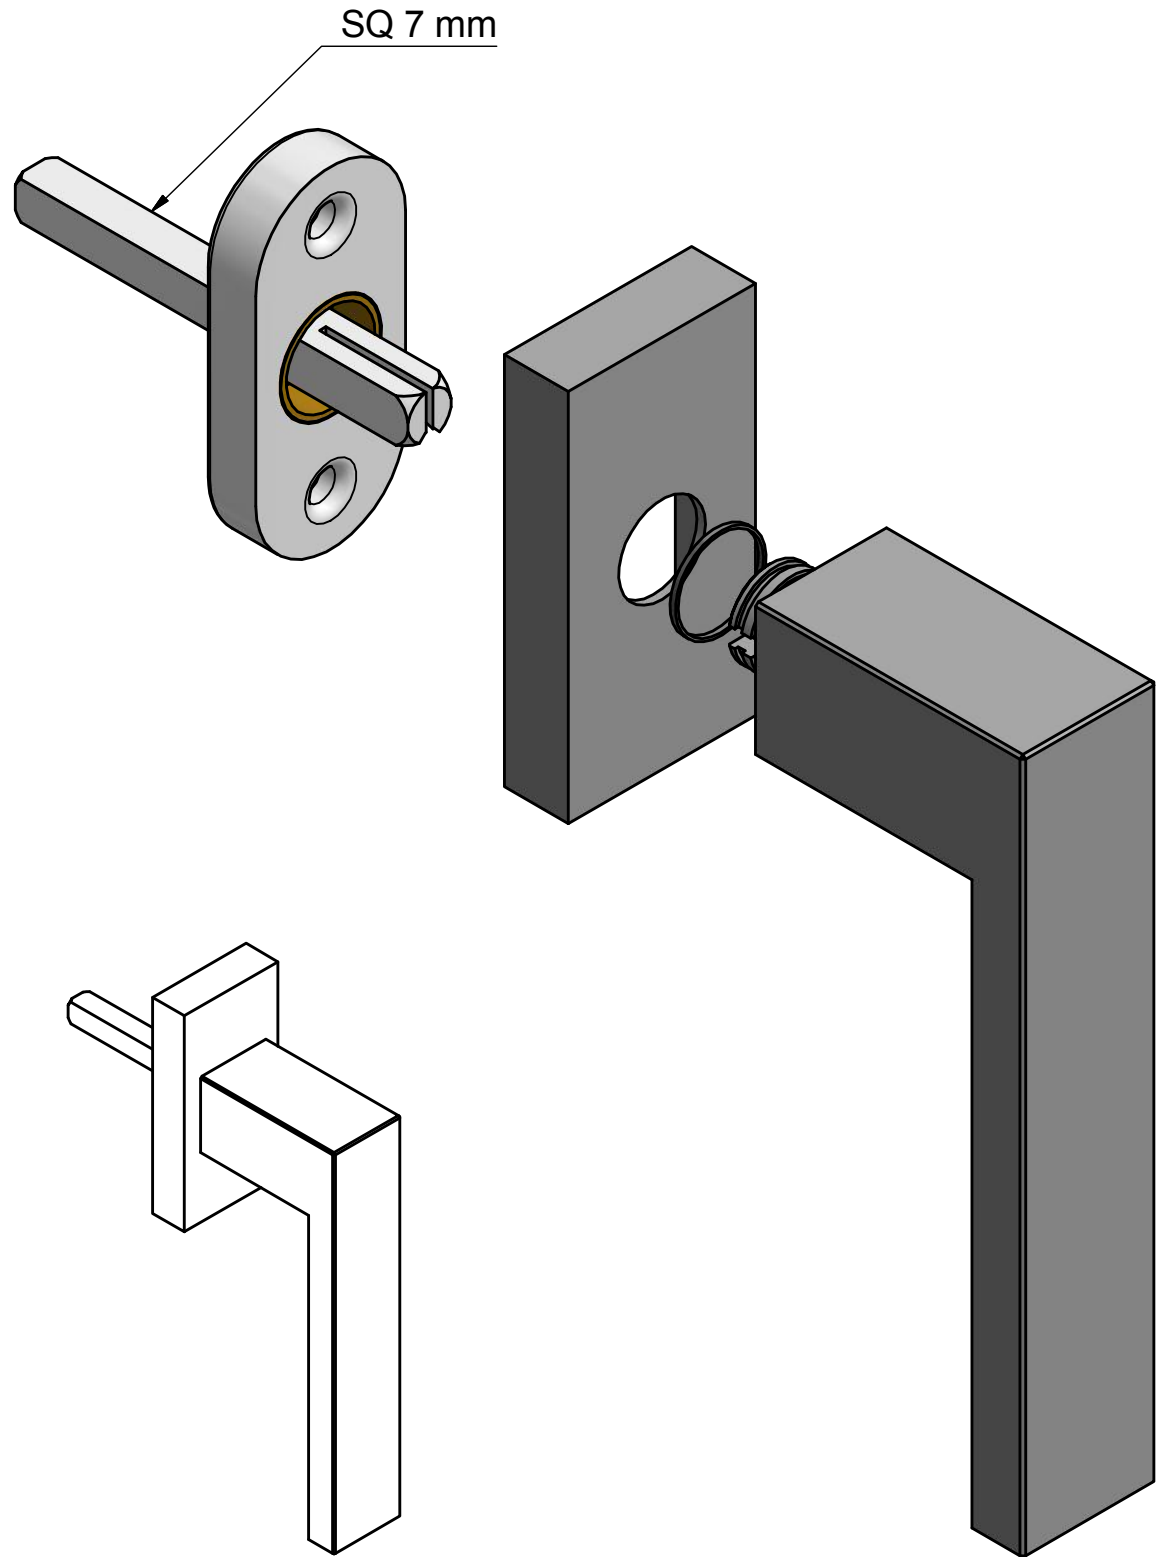

LSQIV-DK

non-locking tilt and turn
window handle
stainless steel

FORMANI®		Part number:	
		Description: LSQIV-DK	
Doc no.: 1503D053 LSQIV-DK V01.dwg	Drawn by: Christian Brimbois	Creation date: 1-9-2017	Format: A3
FORMANI HOLLAND B.V. EUROPALAAN 12 6199 AB MAASTRICHT-AIRPORT NL T +31 (0)43 308 90 00 INFO@FORMANI.COM FORMANI.COM			