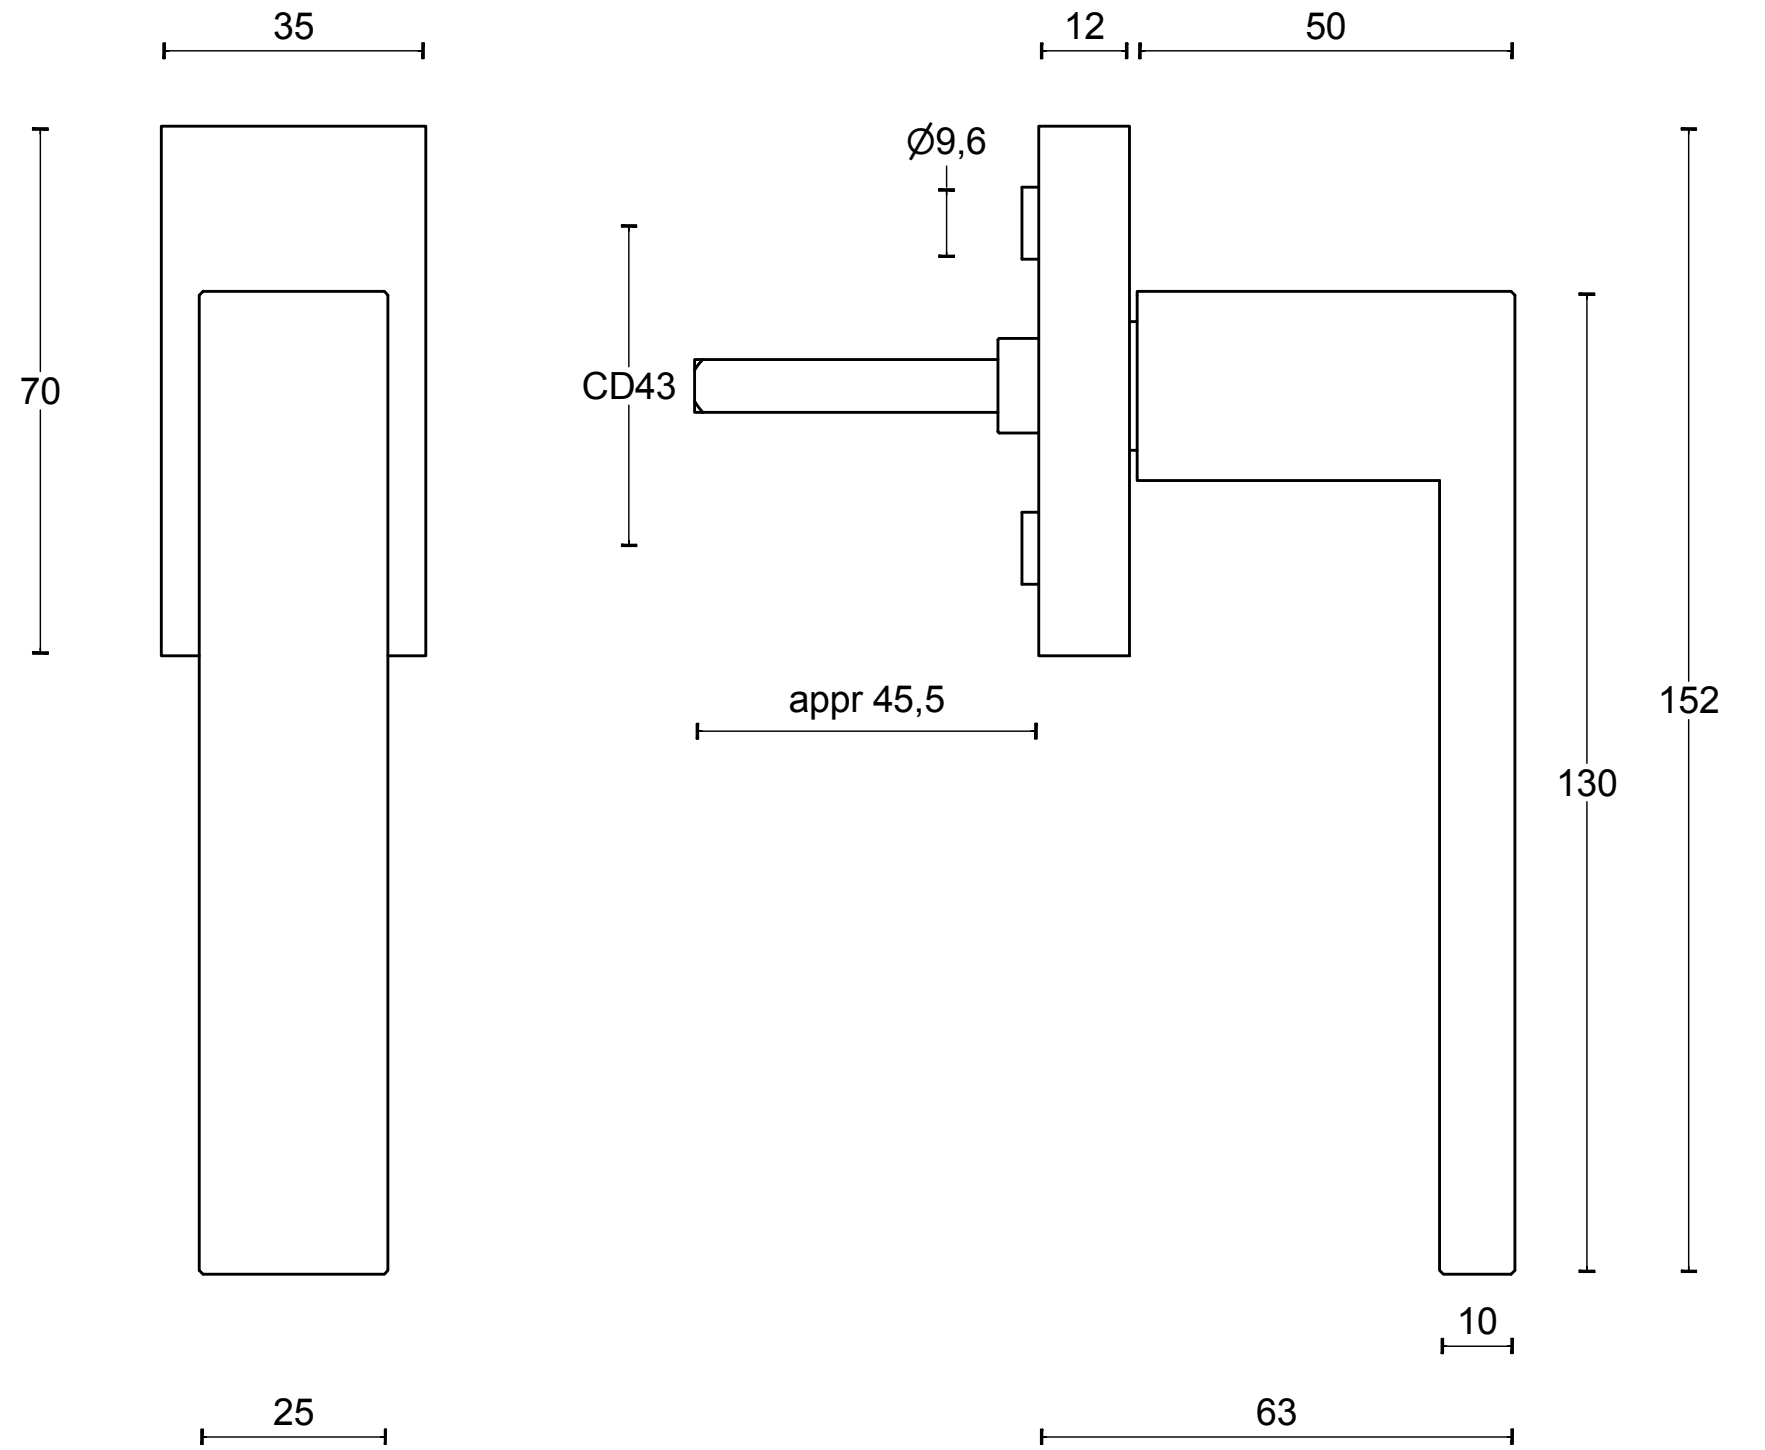

LSQIV-DK

non-locking tilt and turn
window handle
stainless steel

FORMANI®		Part number:	
		Description: LSQIV-DK	
Doc no.: 1503D053 LSQIV-DK V01.dwg	Drawn by: Christian Brimbois	Creation date: 1-9-2017	Format: A3
FORMANI HOLLAND B.V. EUROPALAAN 12 6199 AB MAASTRICHT-AIRPORT NL T +31 (0)43 308 90 00 INFO@FORMANI.COM FORMANI.COM			