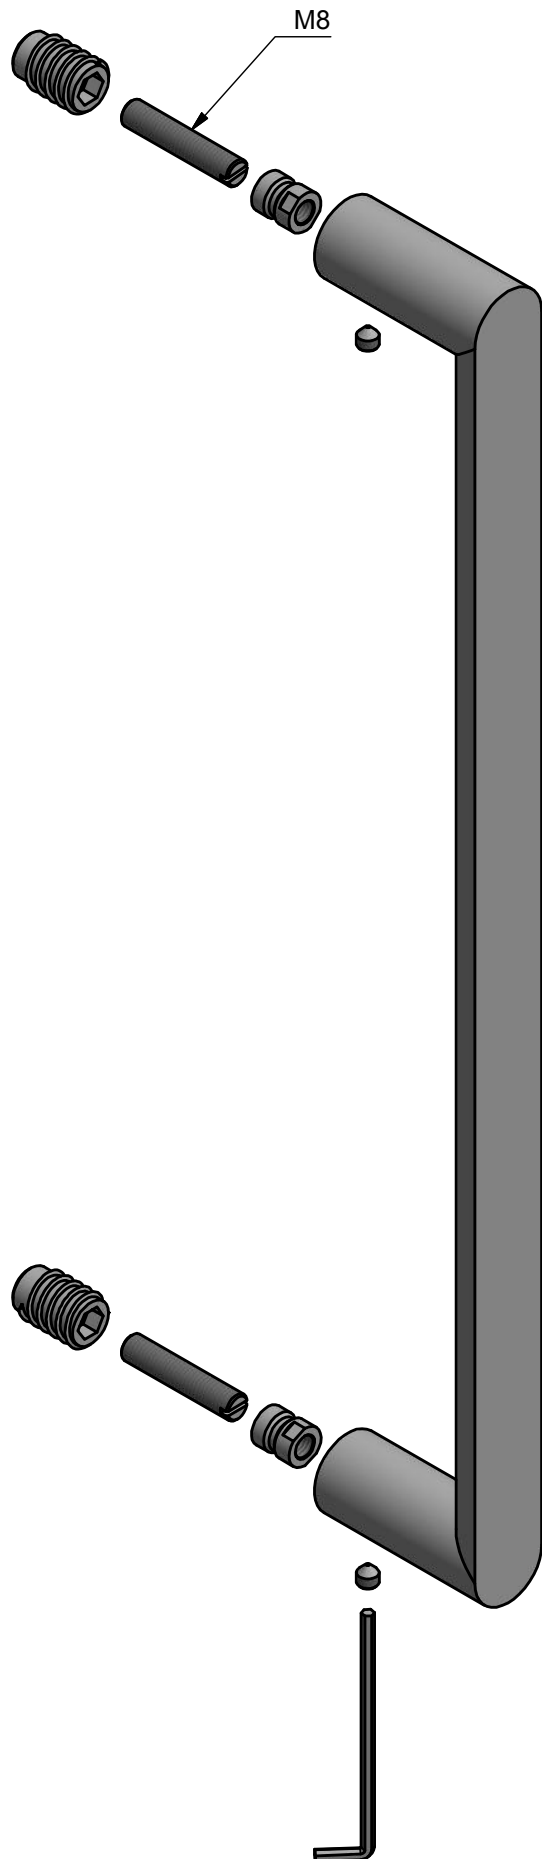

PBA 400 NP

solid pull handle
concealed fixing
stainless steel

<h1>FORMANI®</h1>		Part number:	
		Description:	
Doc no.: 3701G001 PBA400 NP V01.dwg		<h2>PBA 400 NP</h2>	
Drawn by: Christian Brimbois	Creation date: 5-10-2018	<h3>A3</h3>	
FORMANI HOLLAND B.V. EUROPALAAN 12 6199 AB MAASTRICHT-AIRPORT NL T +31 (0)43 308 90 00 INFO@FORMANI.COM FORMANI.COM			