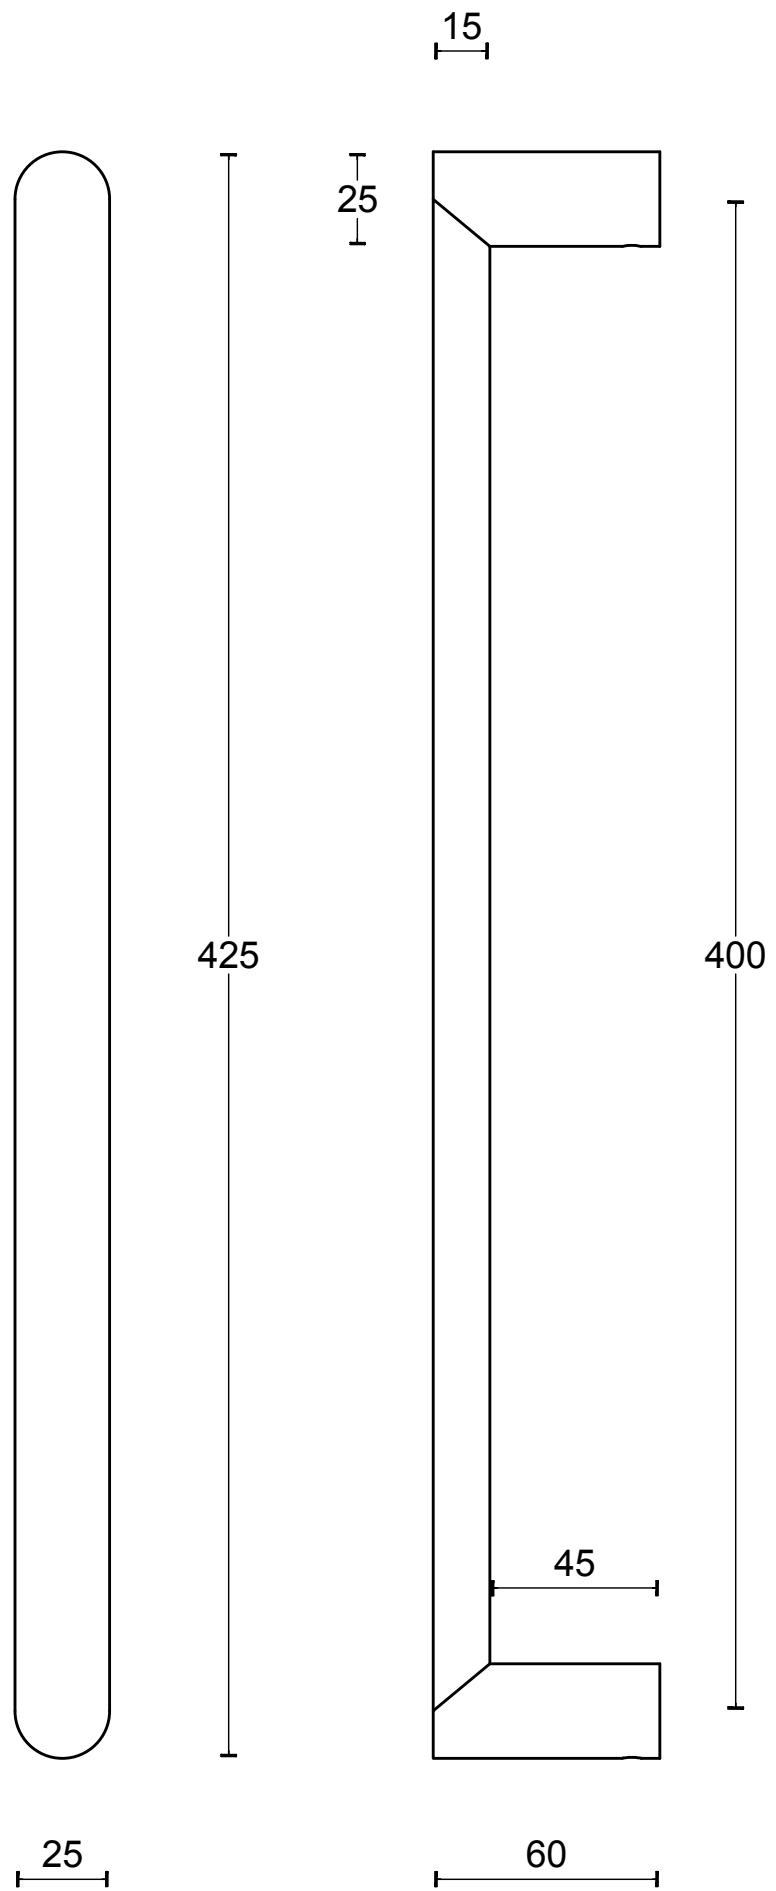

PBA 400 NP

solid pull handle
concealed fixing
stainless steel

<h1>FORMANI®</h1>		Part number:	
		Description:	
Doc no.: 3701G001 PBA400 NP V01.dwg		<h2>PBA 400 NP</h2>	
Drawn by: Christian Brimbois	Creation date: 5-10-2018	<h3>A3</h3>	
FORMANI HOLLAND B.V. EUROPALAAN 12 6199 AB MAASTRICHT-AIRPORT NL T +31 (0)43 308 90 00 INFO@FORMANI.COM FORMANI.COM			