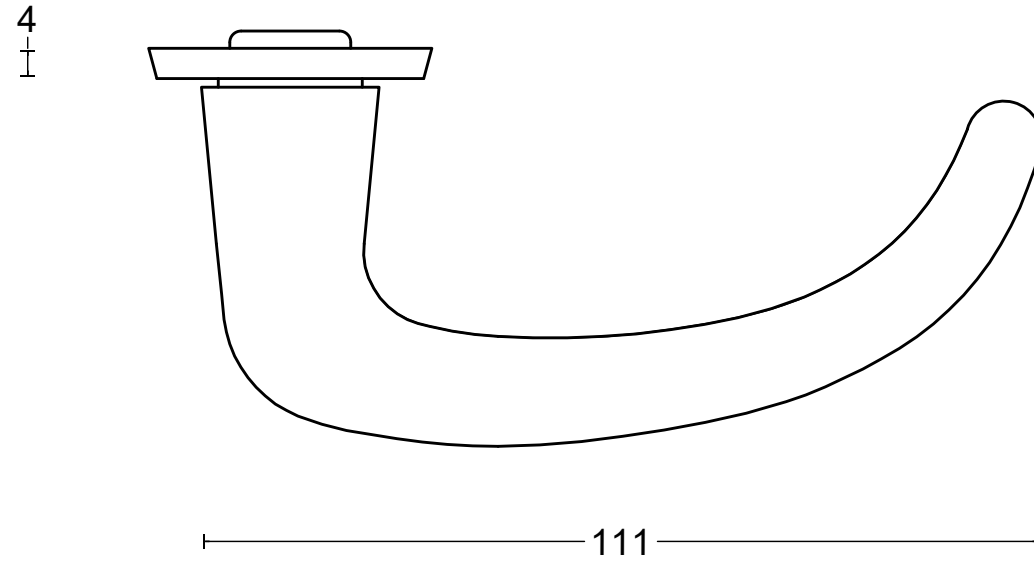

# TIMELESS 1922MRO

solid unsprung lever handle  
on rose

<p><b>FORMANI®</b></p> <p>FORMANI HOLLAND B.V. EUROPALAAN 12 6199 AB MAASTRICHT-AIRPORT NL T +31 (0)43 308 90 00 INFO@FORMANI.COM WWW.FORMANI.COM</p>	Type :	Version:
	TIMELESS 1922MRO	V01
	Description: solid unsprung lever handle on rose	
Formani filename: 0301D001_1922MRO_V02.dwg		
Drawn by: Christian Brimbois		
Creation date: 7-11-2022		