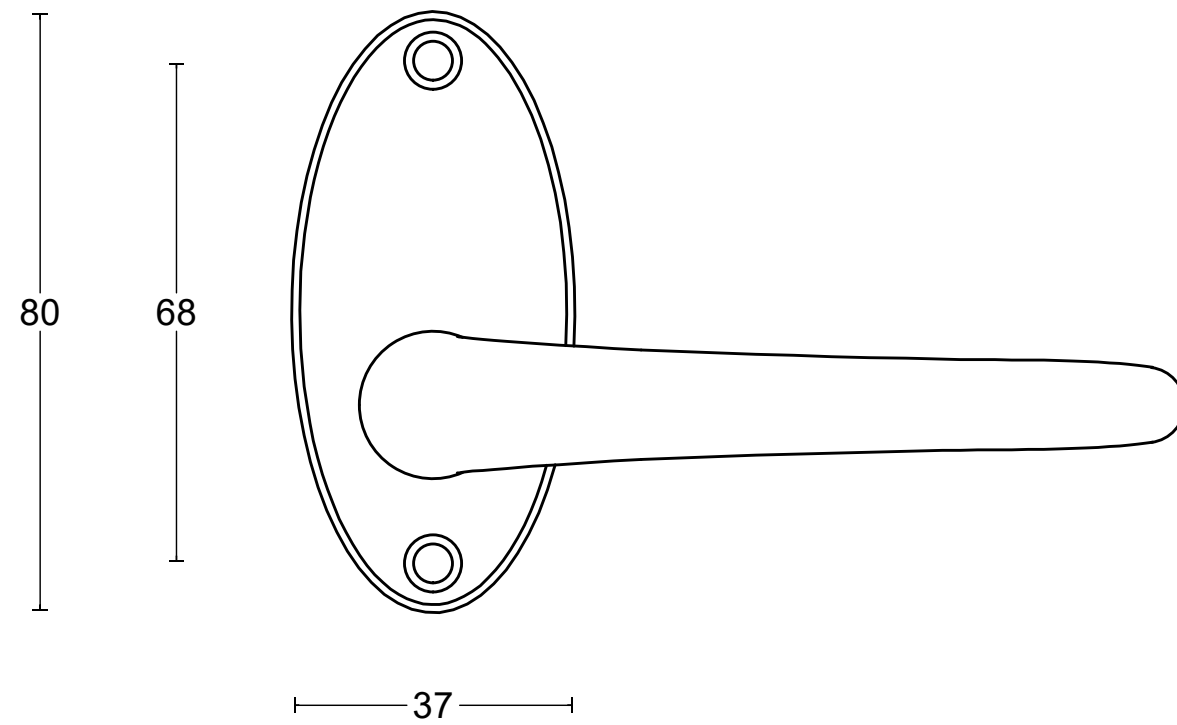

# TIMELESS 1922MRO

solid unsprung lever handle  
on rose

<p><b>FORMANI®</b></p> <p>FORMANI HOLLAND B.V. EUROPALAAN 12 6199 AB MAASTRICHT-AIRPORT NL T +31 (0)43 308 90 00 INFO@FORMANI.COM WWW.FORMANI.COM</p>	Type :	Version:
	TIMELESS 1922MRO	V01
	Description: solid unsprung lever handle on rose	
Formani filename: 0301D001_1922MRO_V02.dwg		
Drawn by: Christian Brimbois		
Creation date: 7-11-2022		