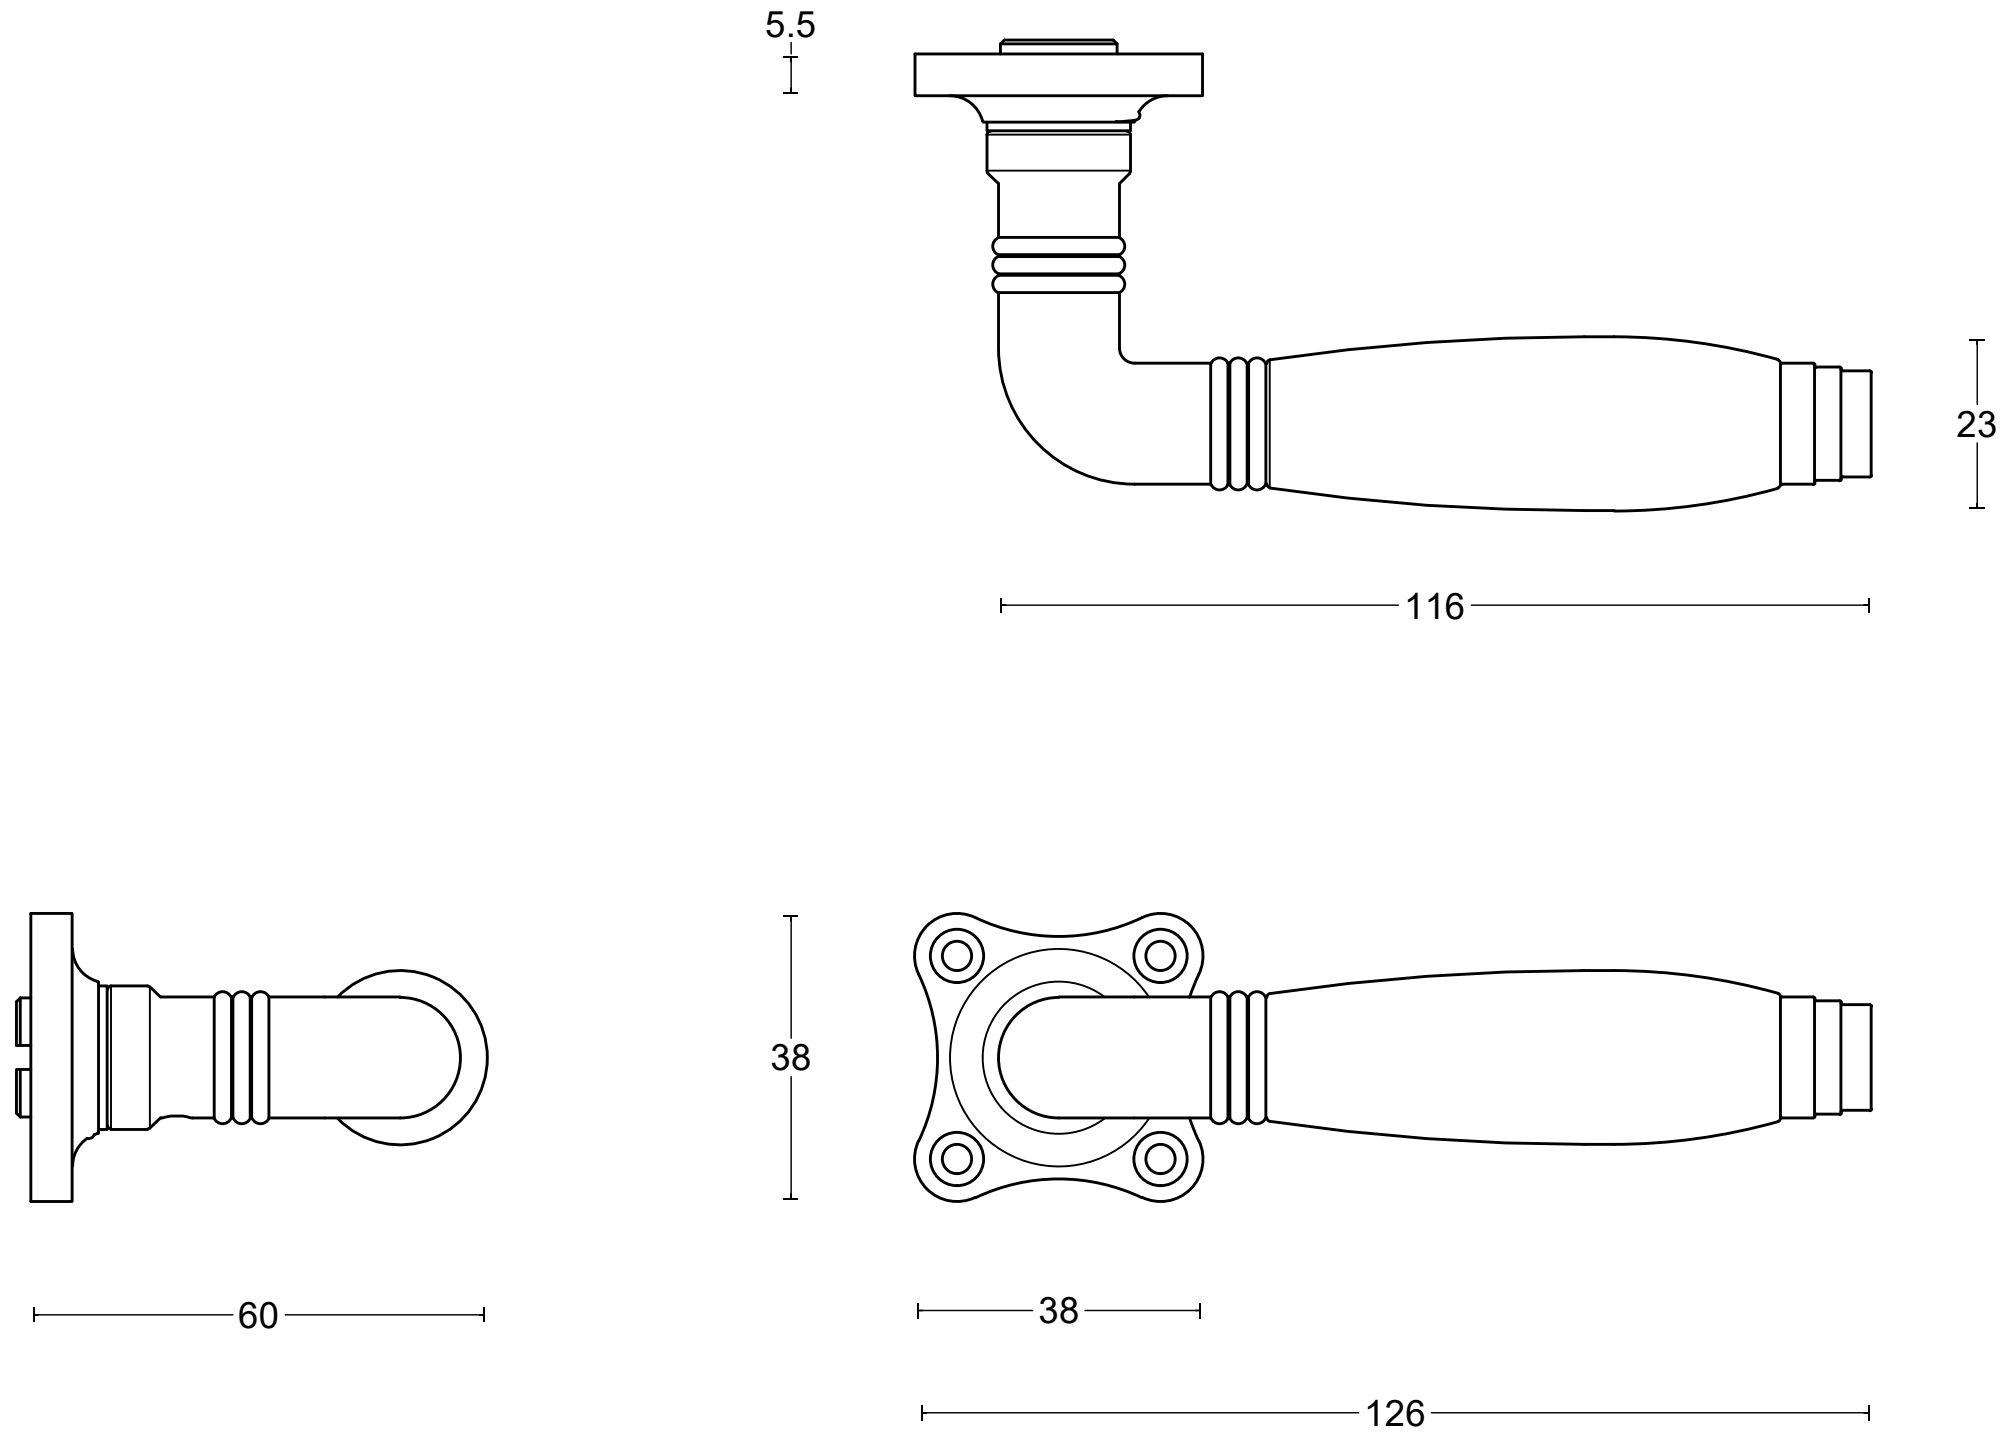

TIMELESS 1934GRK

solid sprung handle
attached to rose

 <p>FORMANI HOLLAND B.V. EUROPALAAN 12 6199 AB MAASTRICHT-AIRPORT NL T +31 (0)43 308 90 00 INFO@FORMANI.COM WWW.FORMANI.COM</p>	Type :	Version:
	TIMELESS 1934GRK	V01
	Description: solid sprung handle attached to rose	Format A3
Formani filename: 2001D030_1934GRK_V02.dwg		
Drawn by: Christian Brimbois		
Creation date: 8-11-2022		