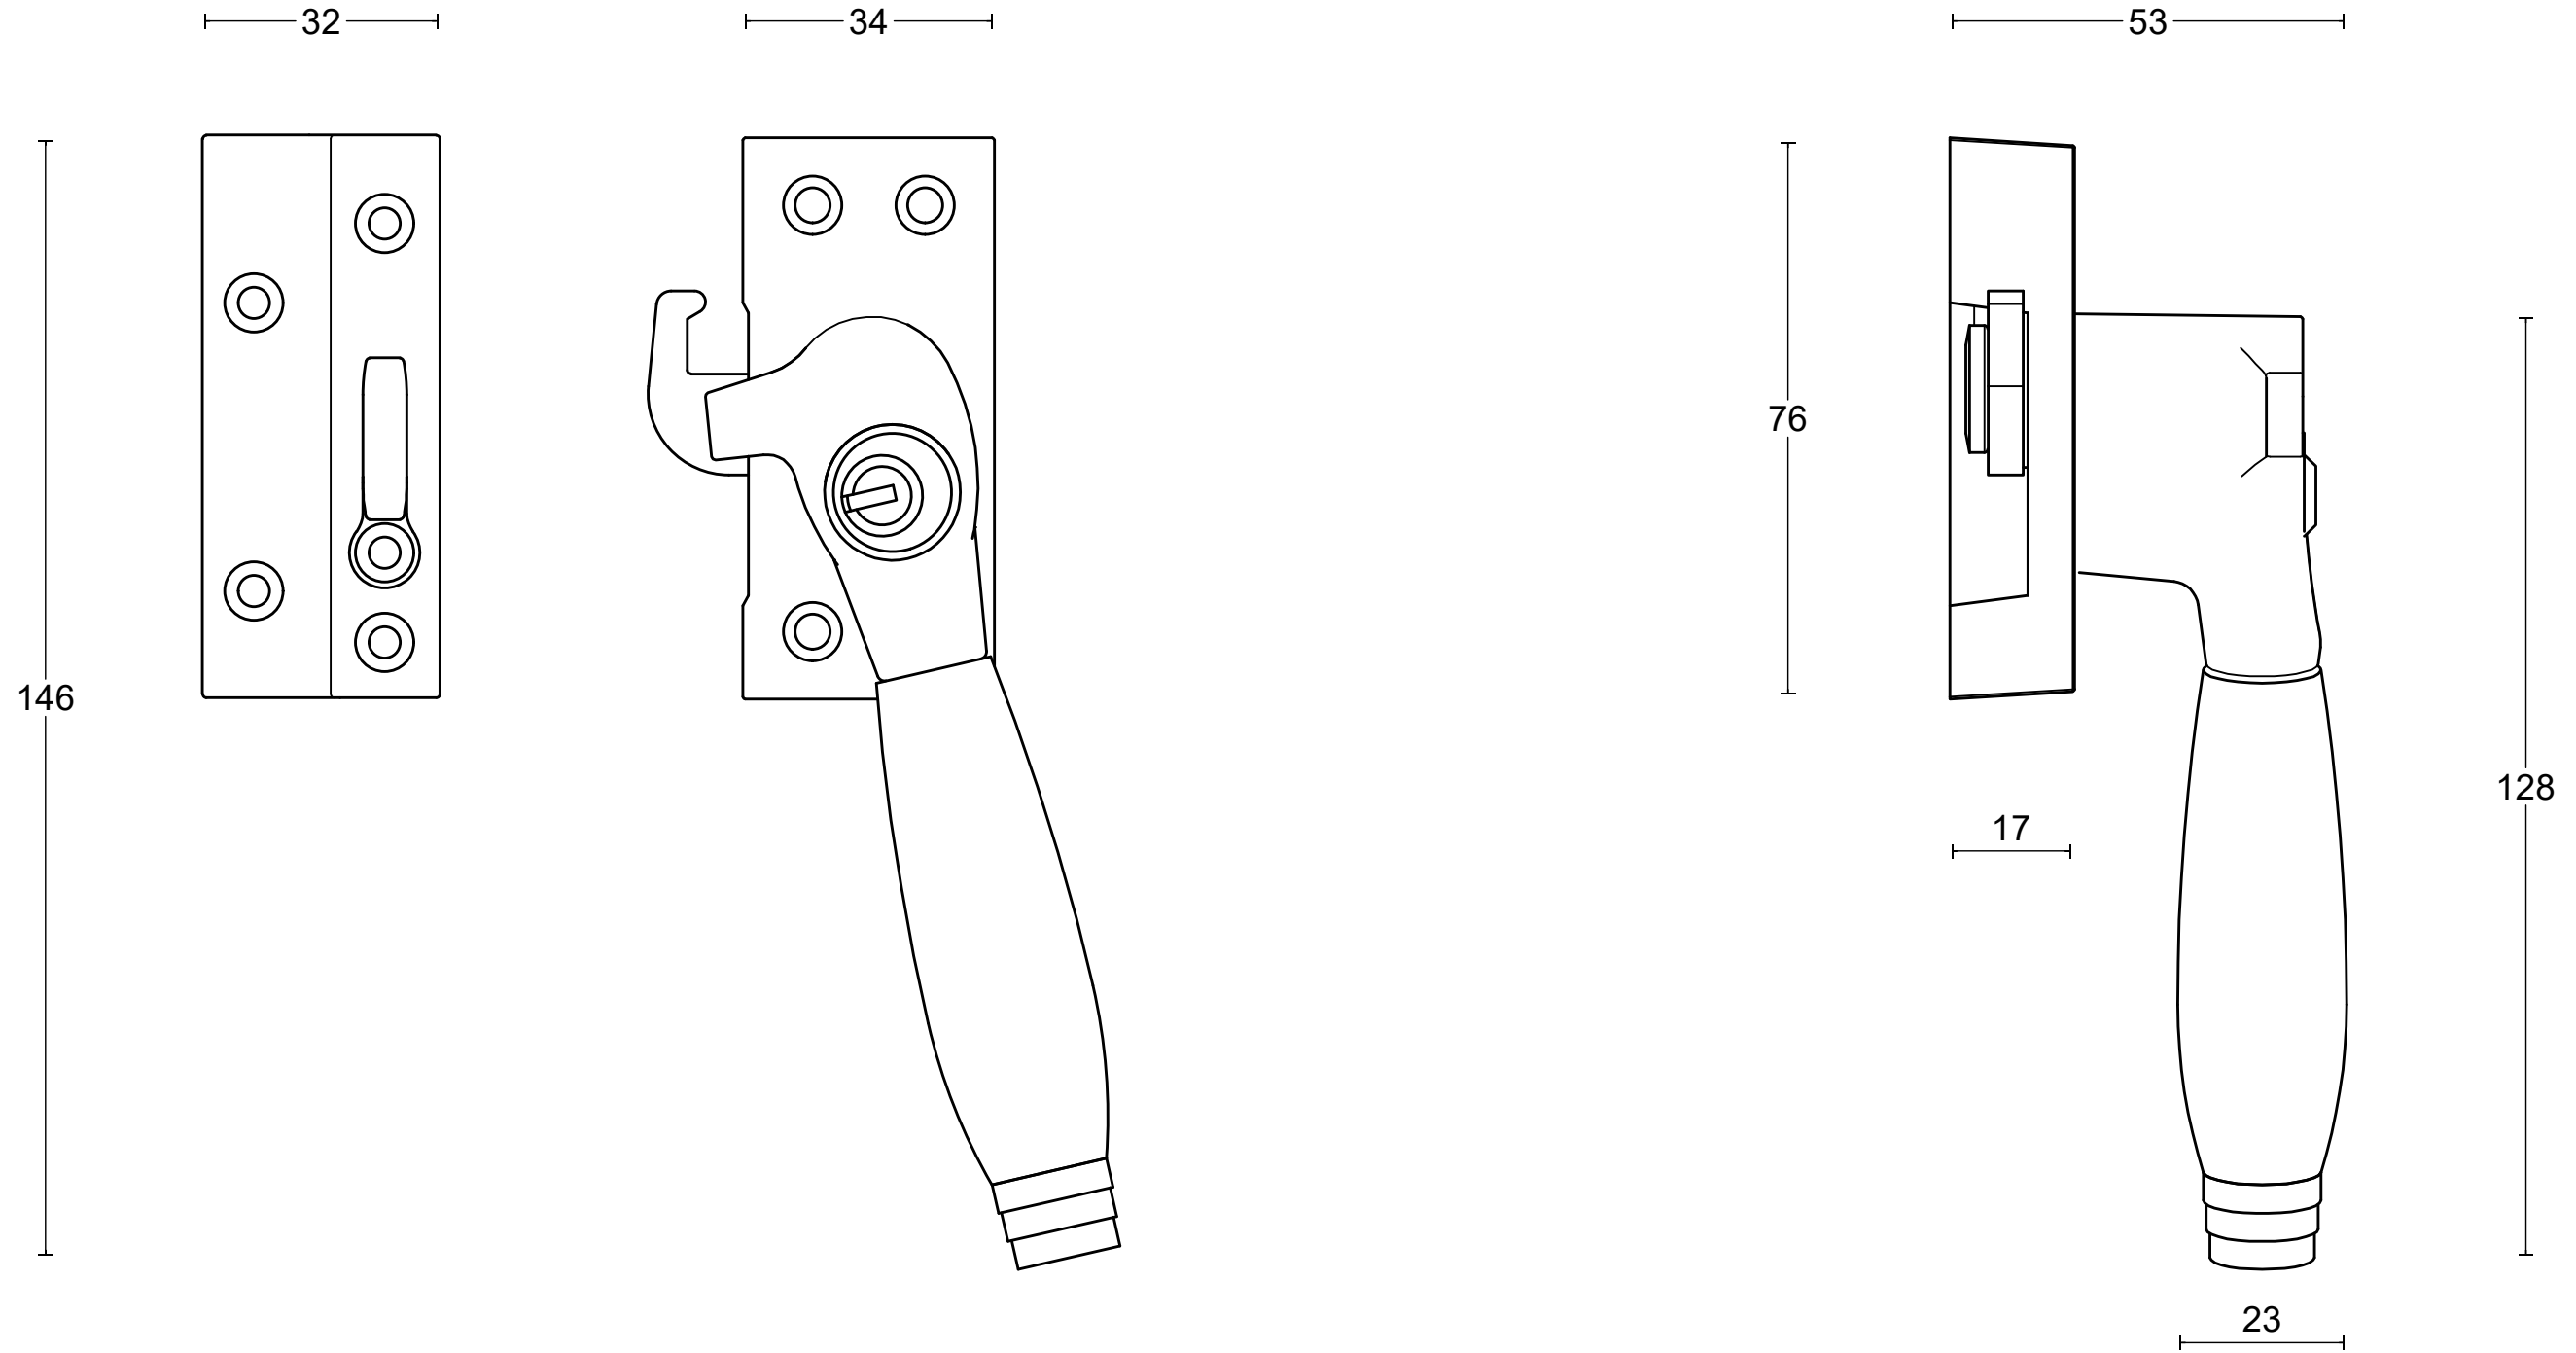

TIMELESS RBA-1934

locking solid casement
fastener for outward
opening window

<p>FORMANI®</p> <p>FORMANI HOLLAND B.V. EUROPALAAN 12 6199 AB MAASTRICHT-AIRPORT NL T +31 (0)43 308 90 00 INFO@FORMANI.COM WWW.FORMANI.COM</p>	Type :	Version:
	TIMELESS RBA-1934	V02
	Description: locking solid casement fastener for outward opening window	
Formani filename: 2003R052_RBA-1934 R_V02.dwg		
Drawn by: Christian Brimbois		
Creation date: 11-11-2022		