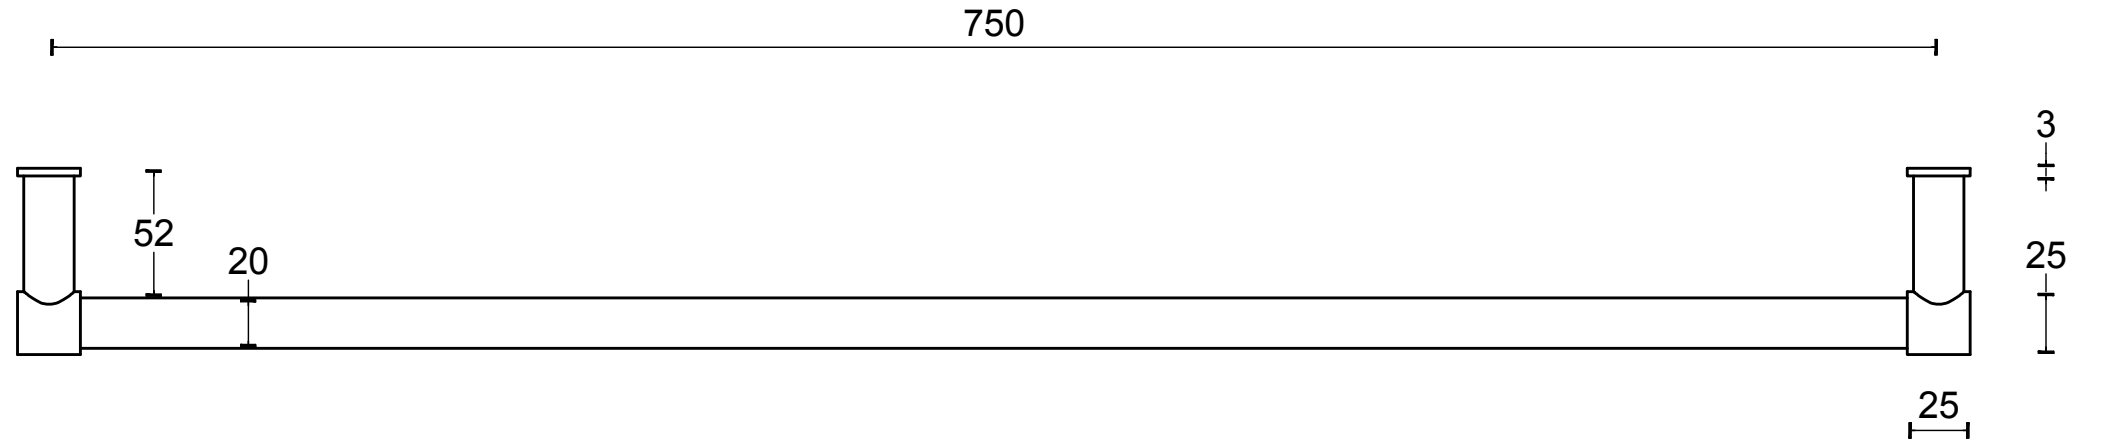

PB750

towel bar
stainless steel AISI 316

FORMANI®		Part number:	
		Description:	
Doc no.: 2706A001 PB750 V02.dwg	PB750		Format:
Drawn by: Christian Brimbois Creation date: 4-9-2017			A3
FORMANI HOLLAND B.V. EUROPALAAN 12 6199 AB MAASTRICHT-AIRPORT NL T +31 (0)43 308 90 00 INFO@FORMANI.COM FORMANI.COM			