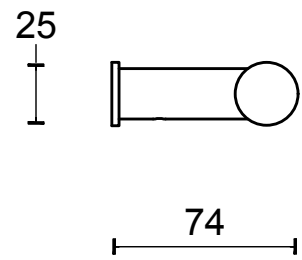

PB750

towel bar
stainless steel AISI 316

FORMANI®		Part number:	
		Description:	
Doc no.: 2706A001 PB750 V02.dwg	PB750		Format:
Drawn by: Christian Brimbois Creation date: 4-9-2017			A3
FORMANI HOLLAND B.V. EUROPALAAN 12 6199 AB MAASTRICHT-AIRPORT NL T +31 (0)43 308 90 00 INFO@FORMANI.COM FORMANI.COM			