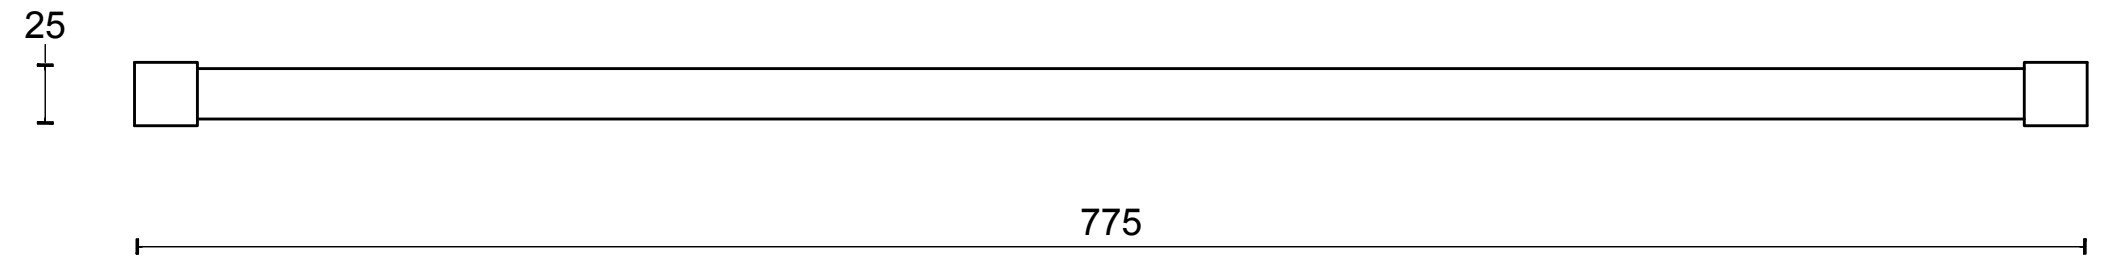

PB750

towel bar
stainless steel AISI 316

FORMANI®		Part number:	
		Description:	
Doc no.: 2706A001 PB750 V02.dwg	PB750		Format:
Drawn by: Christian Brimbois Creation date: 4-9-2017			A3
FORMANI HOLLAND B.V. EUROPALAAN 12 6199 AB MAASTRICHT-AIRPORT NL T +31 (0)43 308 90 00 INFO@FORMANI.COM FORMANI.COM			