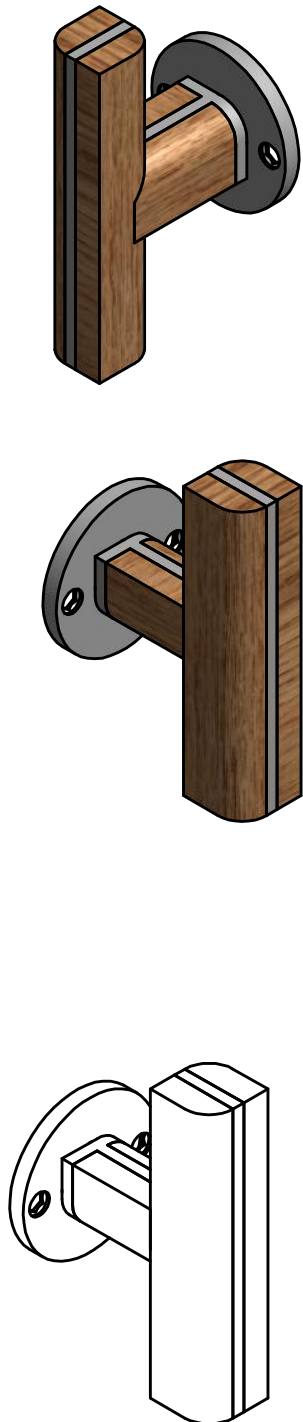

# PBT22/50

solid sprung lever handle attached to rose  
 ideal lock backset 60mm  
 stainless steel/oak wood

<h1>FORMANI®</h1>		Part number:	
		Description:	
Doc no.:	2701D020 PBT22 50 V02.dwg	<h2>PBT22/50</h2>	Format:
Drawn by:	Christian Brimbois		Creation date:
A3			
Formani Holland B.V. · Amerikalaan 55 · 6199 AE Maastricht Airport · tel: +31 (0)43 308 90 00 · www.formani.nl · info@formani.nl			