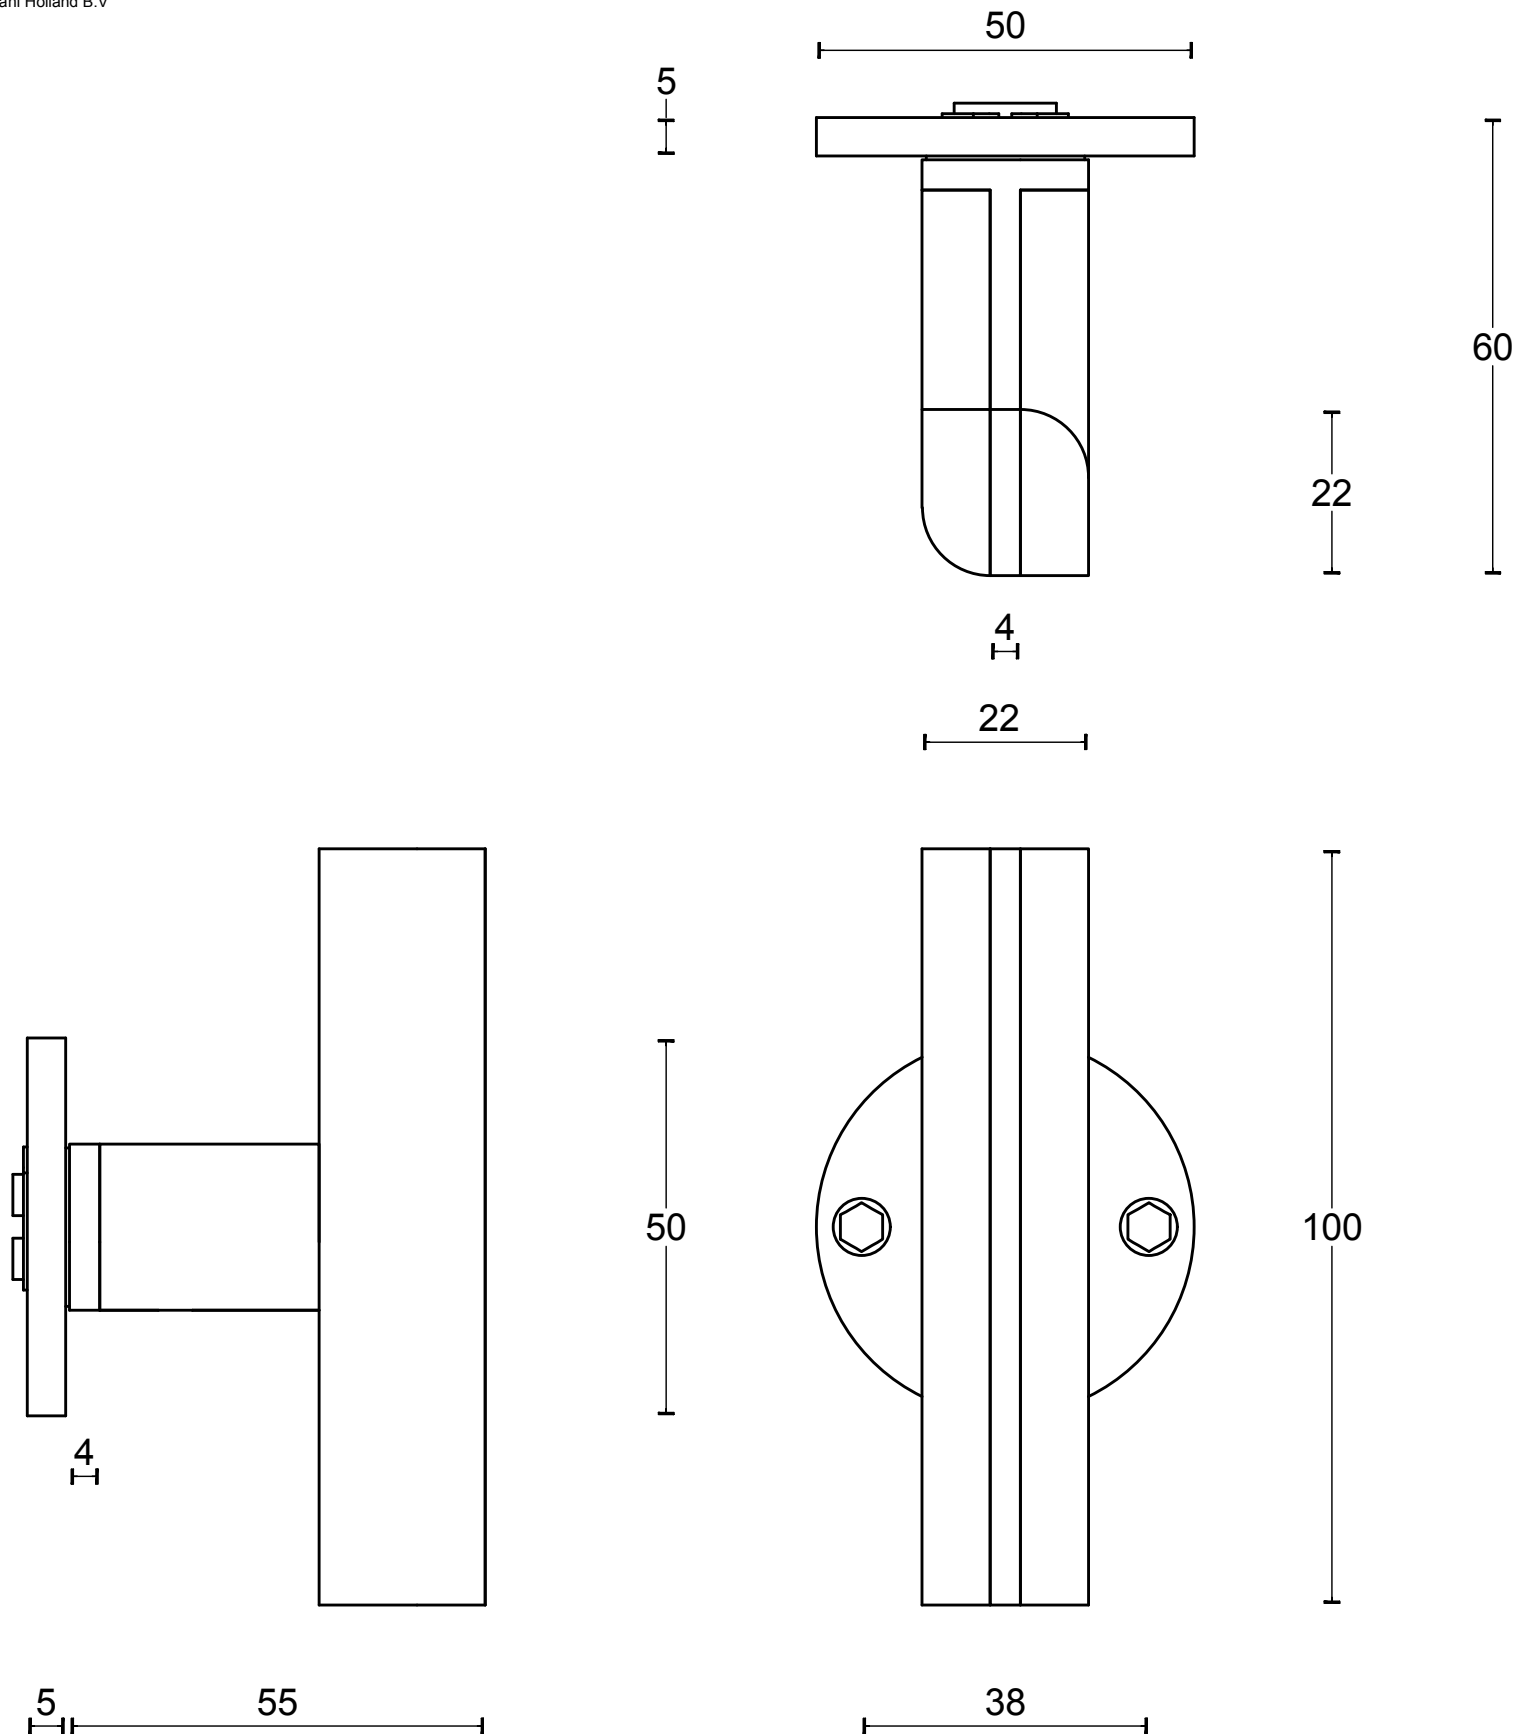

# PBT22/50

solid sprung lever handle attached to rose  
 ideal lock backset 60mm  
 stainless steel/oak wood

<h1>FORMANI®</h1>		Part number:	
		Description:	
Doc no.:	2701D020 PBT22 50 V02.dwg	<h2>PBT22/50</h2>	Format:
Drawn by:	Christian Brimbois		Creation date:
A3			
Formani Holland B.V. · Amerikalaan 55 · 6199 AE Maastricht Airport · tel: +31 (0)43 308 90 00 · www.formani.nl · info@formani.nl			