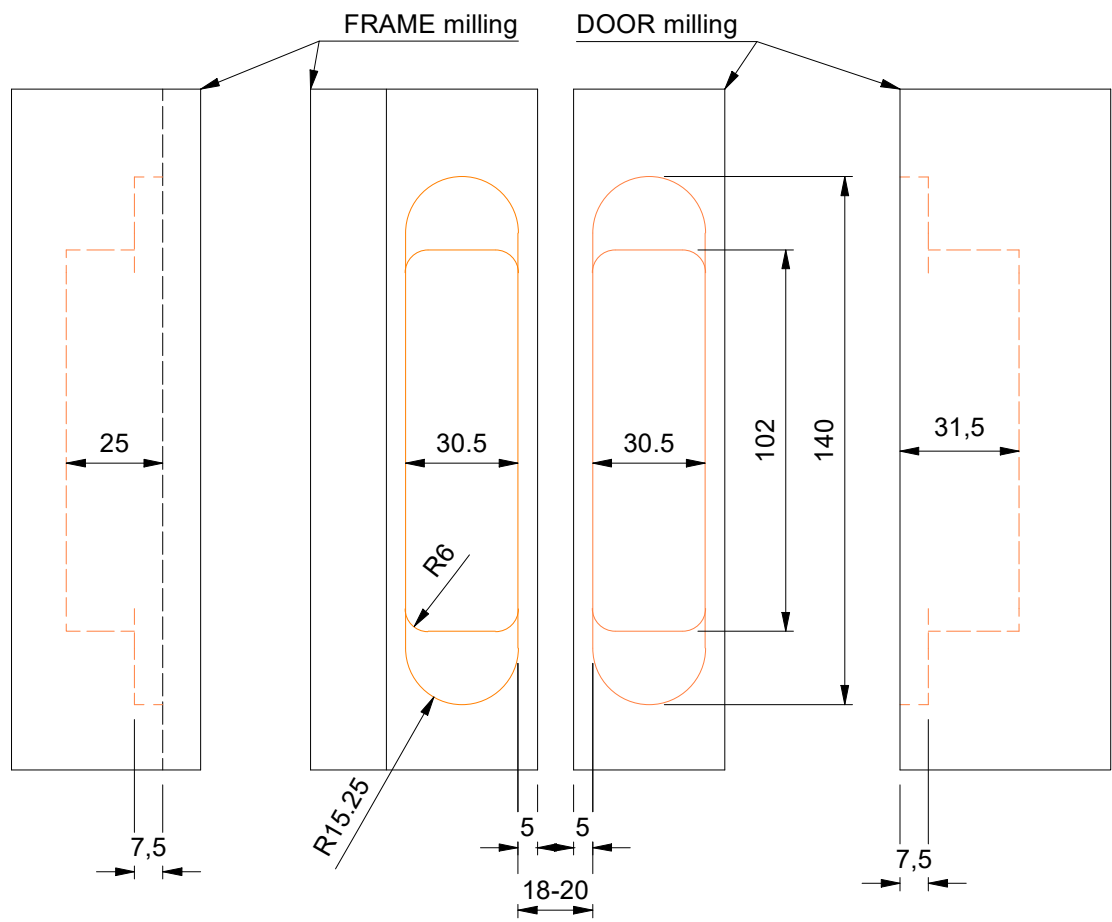

# BASICS LBS3D140

3D adjustable concealed hinge

<p><b>FORMANI®</b></p> <p>FORMANI HOLLAND B.V.          EUROPALAAN 12          6199 AB MAASTRICHT-AIRPORT NL          T +31 (0)43 308 90 00          INFO@FORMANI.COM          WWW.FORMANI.COM</p>	Type :	<b>BASICS LBS3D140</b>	Version:	
	Formani filename: 1513Z010_LBS3D140_V01.dwg	Description:	3D adjustable concealed hinge	Format
	Drawn by: Semih Aslan			<b>A3</b>
Creation date: 8-10-2025				