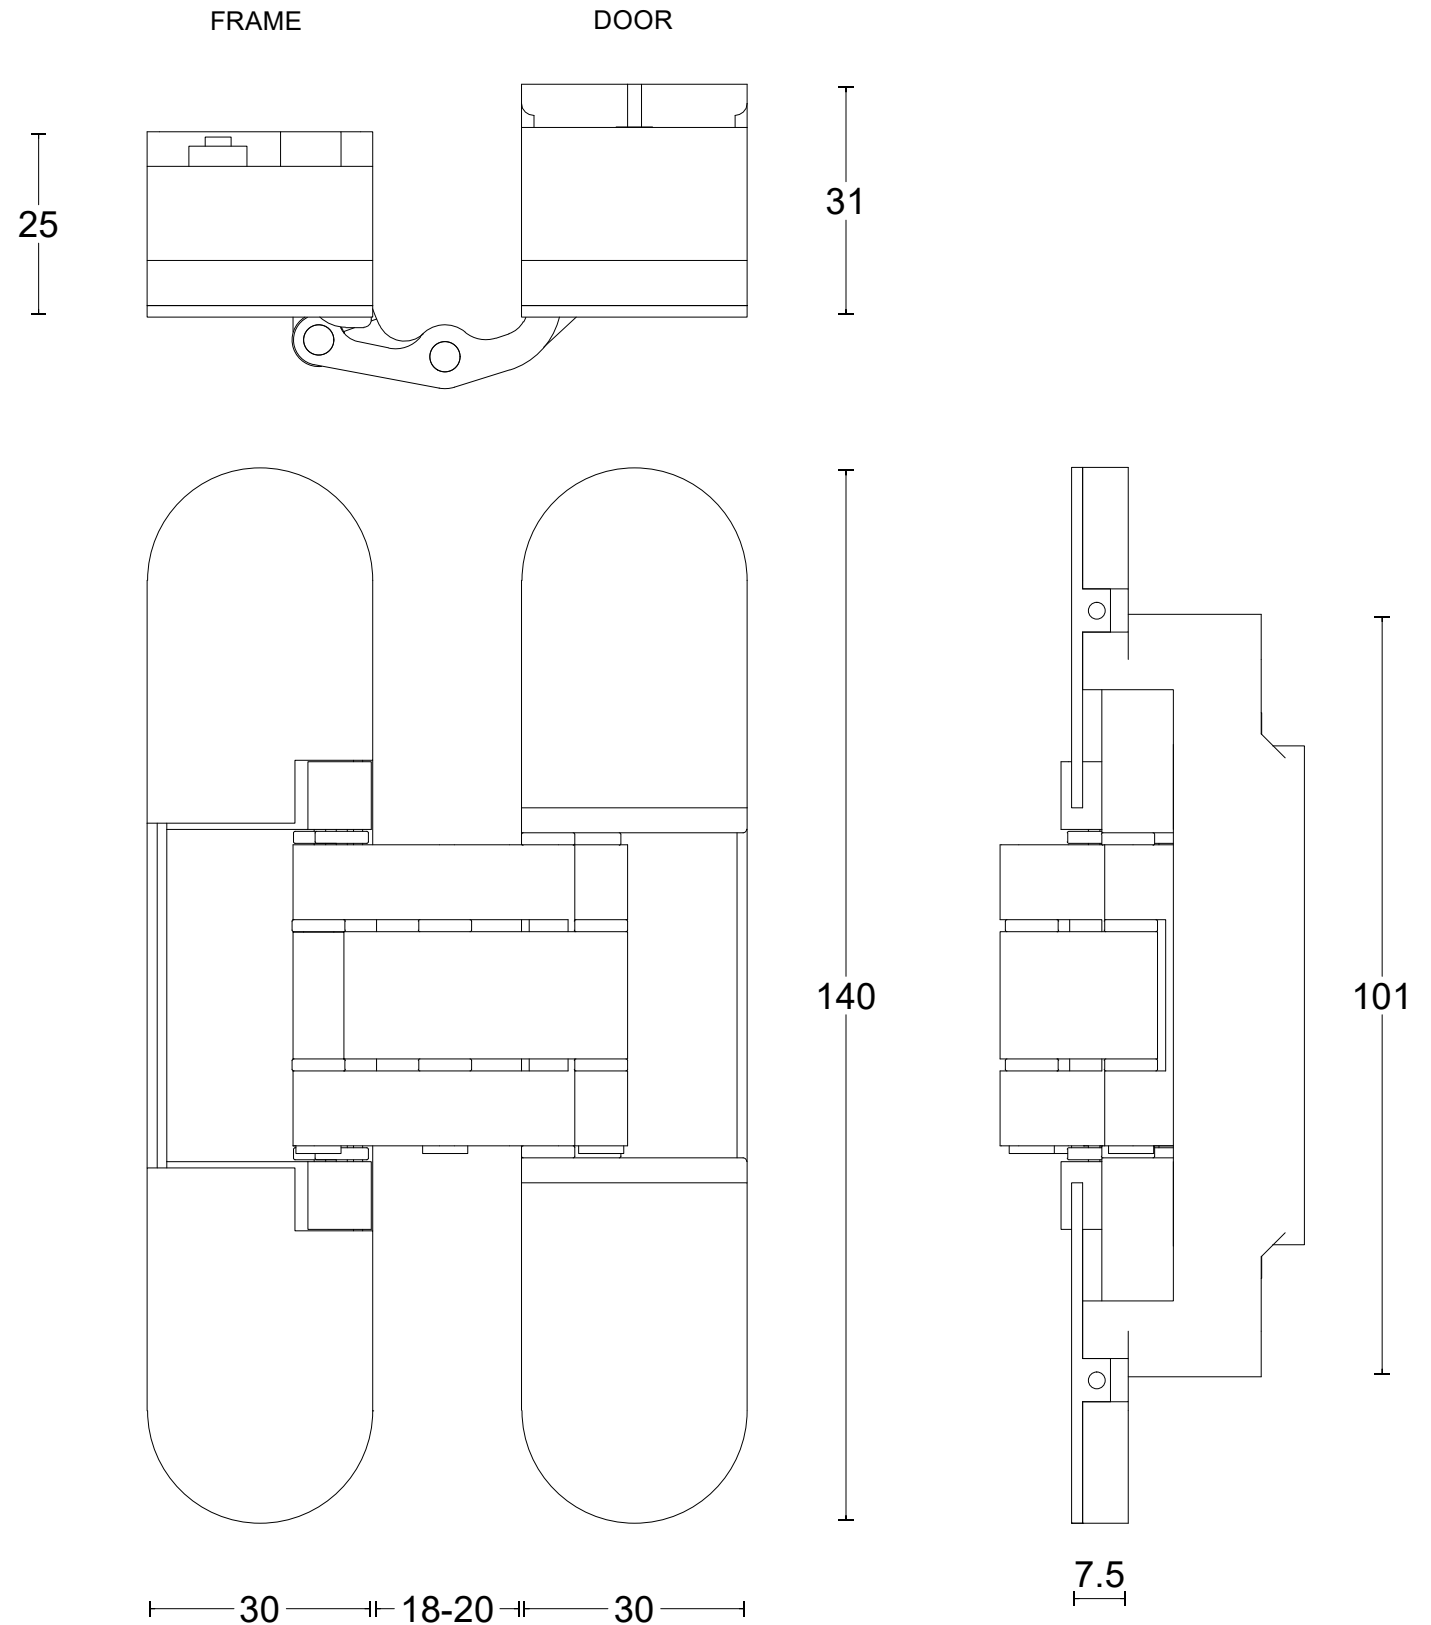

# BASICS LBS3D140

3D adjustable concealed hinge

<p><b>FORMANI®</b></p> <p>FORMANI HOLLAND B.V.          EUROPALAAN 12          6199 AB MAASTRICHT-AIRPORT NL          T +31 (0)43 308 90 00          INFO@FORMANI.COM          WWW.FORMANI.COM</p>	Type :	<b>BASICS LBS3D140</b>	Version:	
	Formani filename: 1513Z010_LBS3D140_V01.dwg	Description:	3D adjustable concealed hinge	Format
	Drawn by: Semih Aslan			<b>A3</b>
Creation date: 8-10-2025				