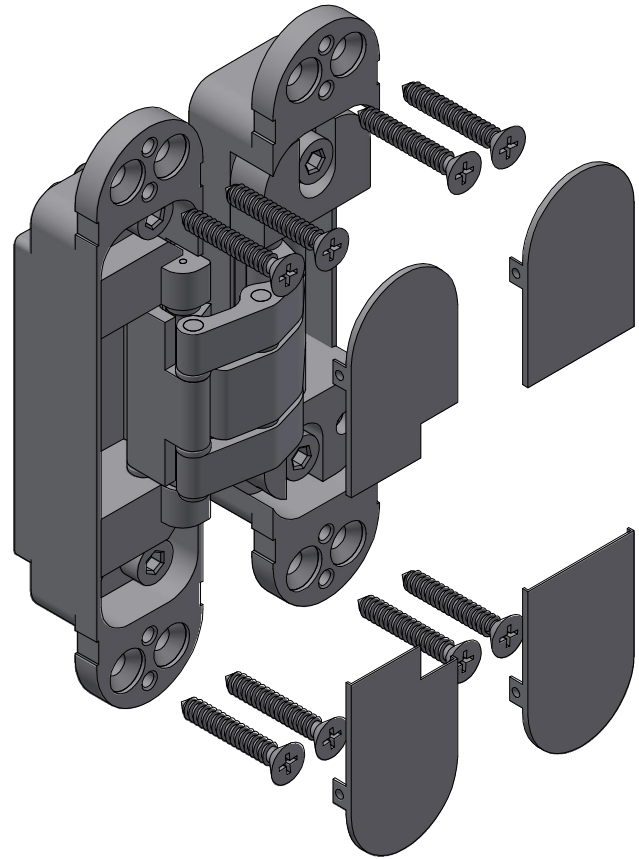

# BASICS LBS3D140

3D adjustable concealed hinge

<p><b>FORMANI®</b></p> <p>FORMANI HOLLAND B.V.          EUROPALAAN 12          6199 AB MAASTRICHT-AIRPORT NL          T +31 (0)43 308 90 00          INFO@FORMANI.COM          WWW.FORMANI.COM</p>	Type :	<b>BASICS LBS3D140</b>	Version:	
	Formani filename: 1513Z010_LBS3D140_V01.dwg	Description:	3D adjustable concealed hinge	Format
	Drawn by: Semih Aslan			<b>A3</b>
Creation date: 8-10-2025				