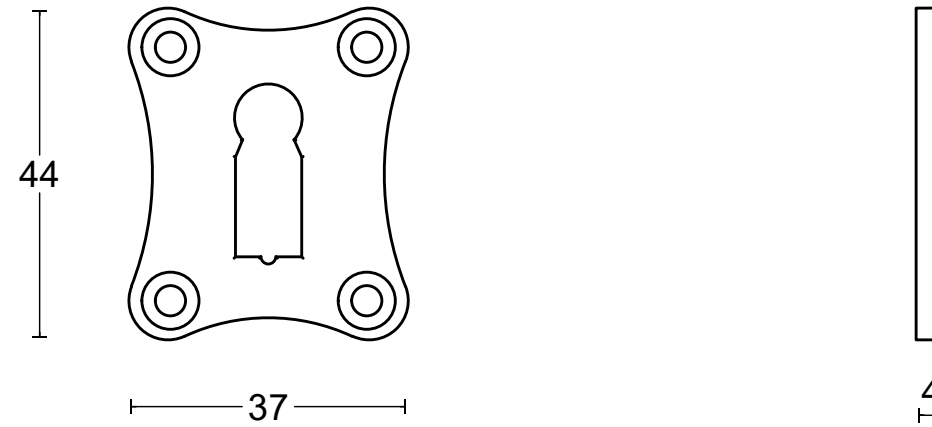

TIMELESS MSNK37

key escutcheon

FORMANI [®] FORMANI HOLLAND B.V. EUROPALAAN 12 6199 AB MAASTRICHT-AIRPORT NL T +31 (0)43 308 90 00 INFO@FORMANI.COM WWW.FORMANI.COM	Type :	TIMELESS MSNK37	Version:	V01
	Formani filename: 2001N006_MSNK37_V02.dwg	Description: key escutcheon	Format	A3
	Drawn by: Christian Brimbois			
Creation date: 23-2-2023				