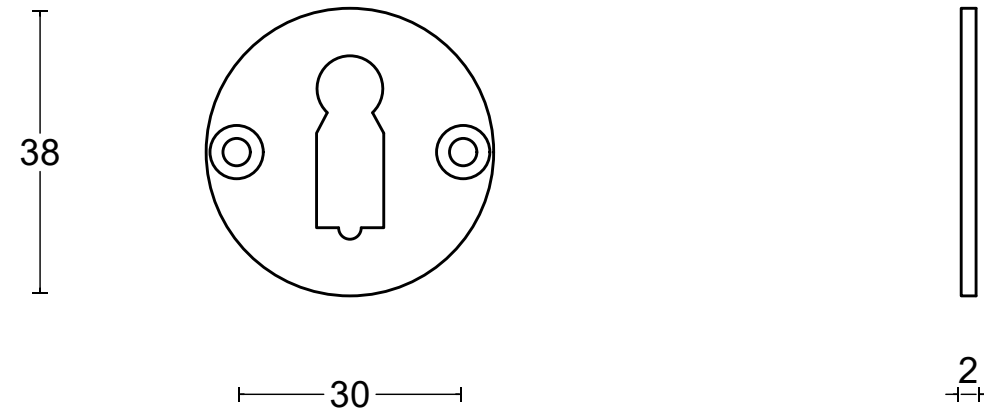

TIMELESS MSN38

key escutcheon

FORMANI [®] FORMANI HOLLAND B.V. EUROPALAAN 12 6199 AB MAASTRICHT-AIRPORT NL T +31 (0)43 308 90 00 INFO@FORMANI.COM WWW.FORMANI.COM	Type :	TIMELESS MSN38	Version: V01
	Formani filename: 0301N002_MSN38_V02.dwg	Description: key escutcheon	Format A3
	Drawn by: Christian Brimbois		
Creation date: 30-3-2023			