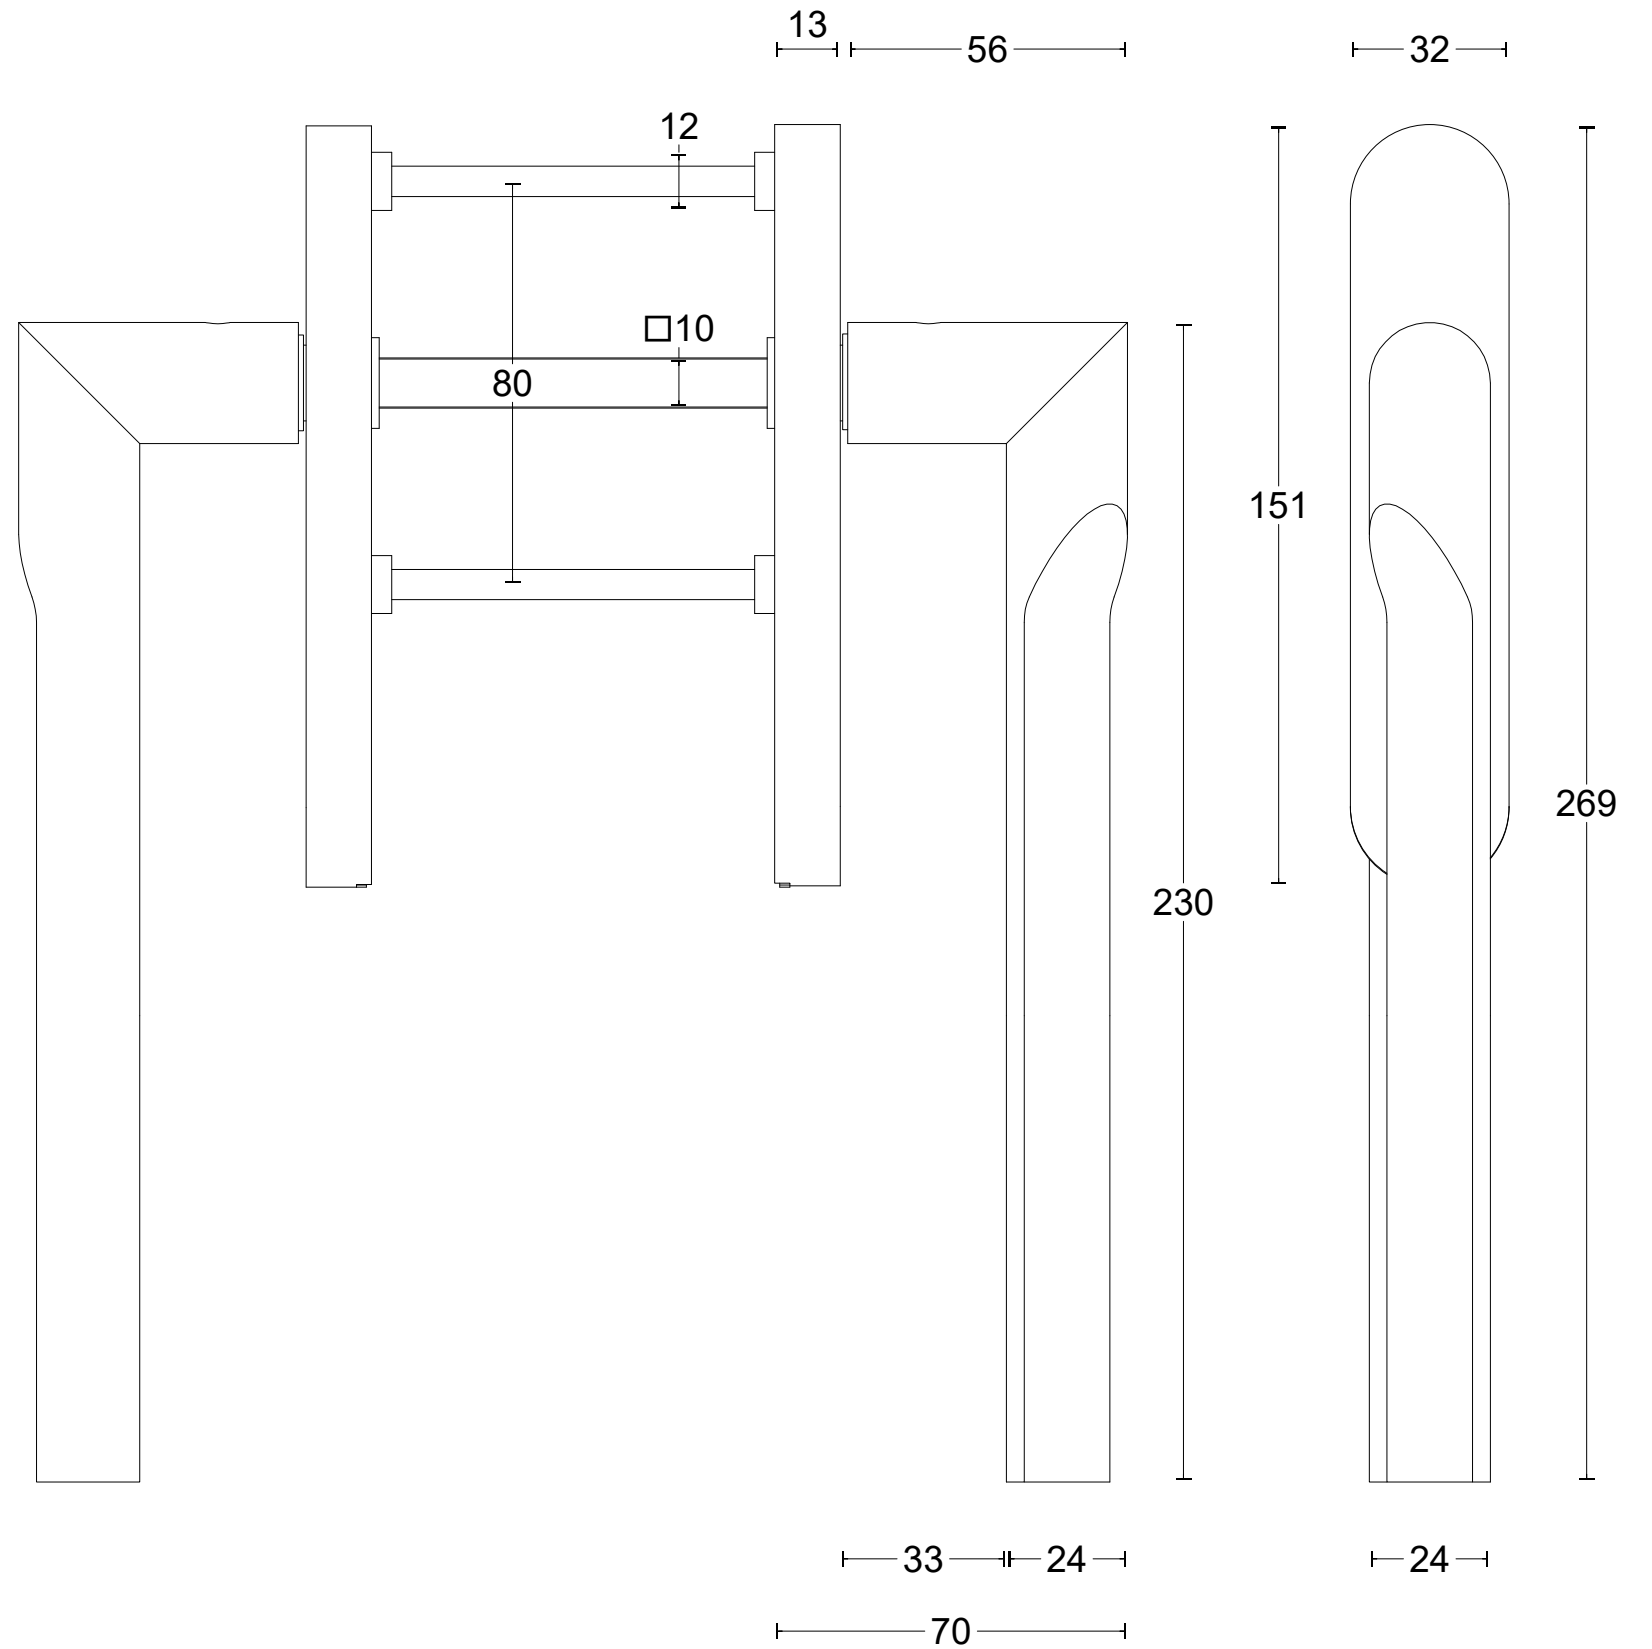

# RIVIO GL231PA

pair of solid lift-up hardware  
for sliding doors  
stainless steel

<p><b>FORMANI®</b></p> <p>FORMANI HOLLAND B.V. EUROPALAAN 12 6199 AB MAASTRICHT-AIRPORT NL T +31 (0)43 308 90 00 INFO@FORMANI.COM WWW.FORMANI.COM</p>	<p>Type : <b>RIVIO GL231PA</b></p>	<p>Version: V01</p>
<p>Formani filename: 4101Z002_GL231PA_V01.dwg</p>	<p>Description: pair of solid lift-up hardware for sliding doors stainless steel</p>	<p>Format <b>A3</b></p>
<p>Drawn by: Semih Aslan</p> <p>Creation date: 11-3-2026</p>		