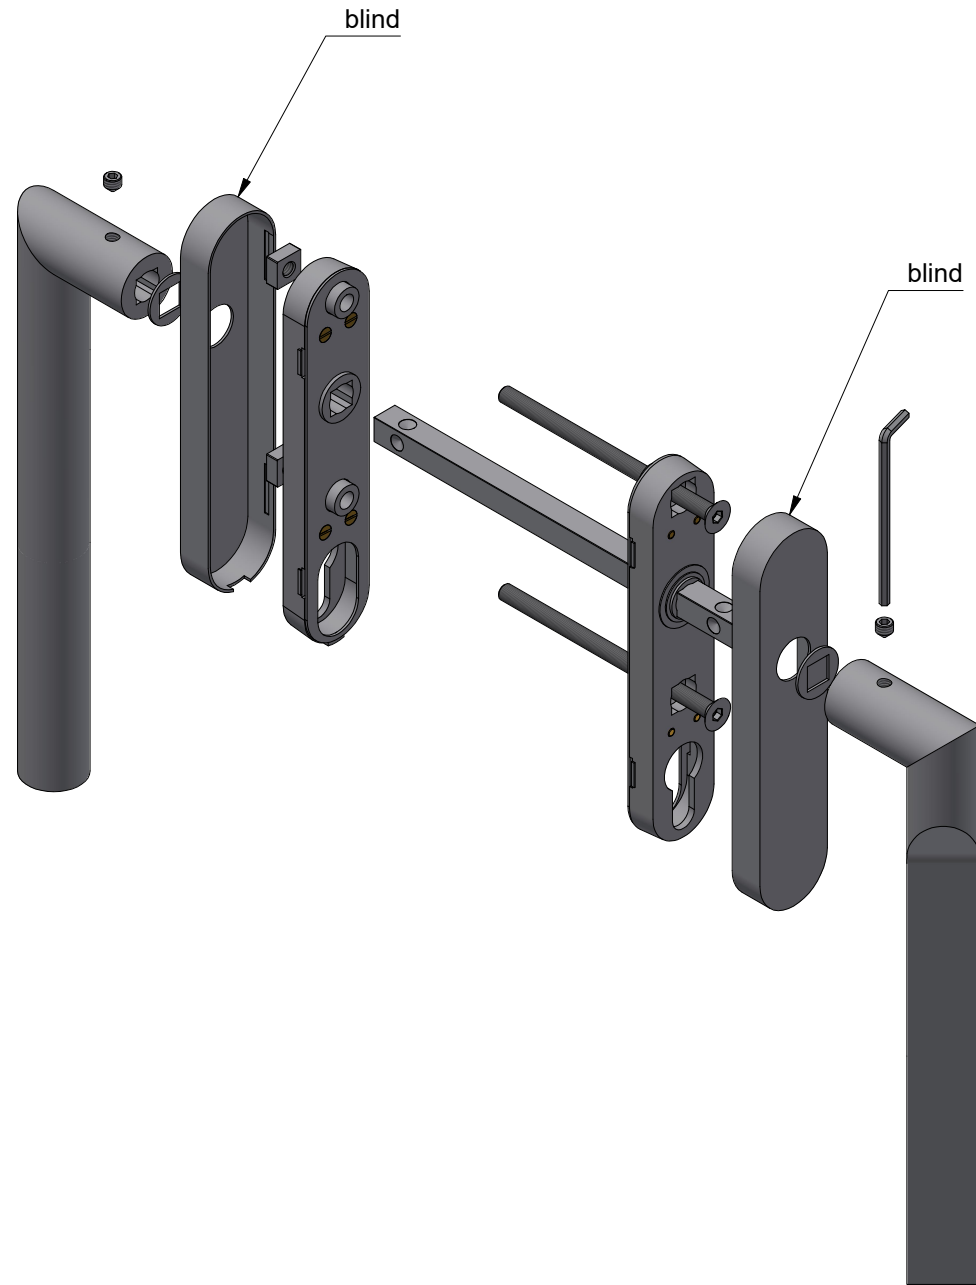

# RIVIO GL231PA

pair of solid lift-up hardware  
for sliding doors  
stainless steel

<p><b>FORMANI®</b></p> <p>FORMANI HOLLAND B.V. EUROPALAAN 12 6199 AB MAASTRICHT-AIRPORT NL T +31 (0)43 308 90 00 INFO@FORMANI.COM WWW.FORMANI.COM</p>	<p>Type : <b>RIVIO GL231PA</b></p>	<p>Version: V01</p>
<p>Formani filename: 4101Z002_GL231PA_V01.dwg</p>	<p>Description: pair of solid lift-up hardware for sliding doors stainless steel</p>	<p>Format <b>A3</b></p>
<p>Drawn by: Semih Aslan</p> <p>Creation date: 11-3-2026</p>		