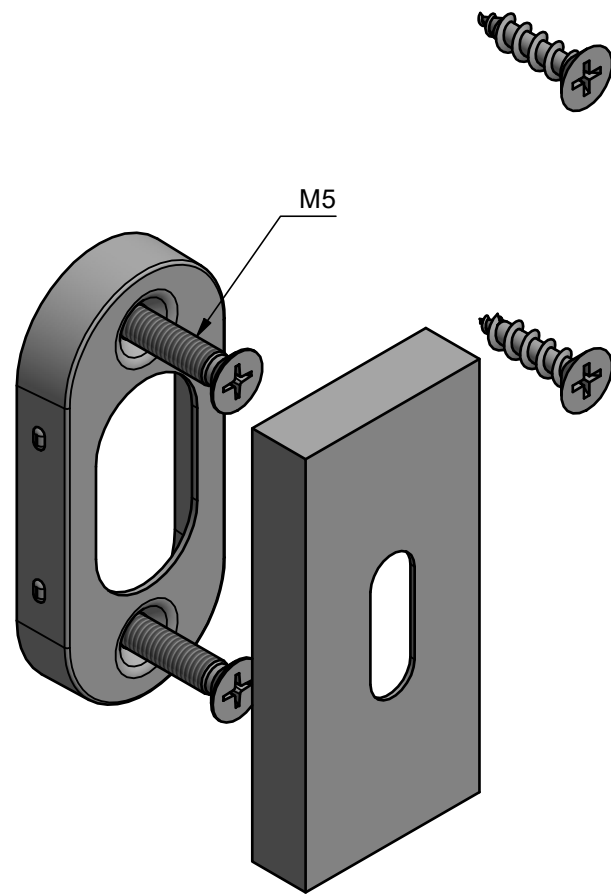

LSQBN32

small key escutcheon
stainless steel

<p>FORMANI®</p> <p>FORMANI HOLLAND B.V. EUROPALAAN 12 6199 AB MAASTRICHT-AIRPORT NL T +31 (0)43 308 90 00 INFO@FORMANI.COM WWW.FORMANI.COM</p>	Type :	LSQBN32	Version:
	Formani filename: 1501N085_LSQBN32_V01.dwg	Description: small key escutcheon stainless steel	Format A3
	Drawn by: Semih Aslan		
Creation date: 12-4-2022			