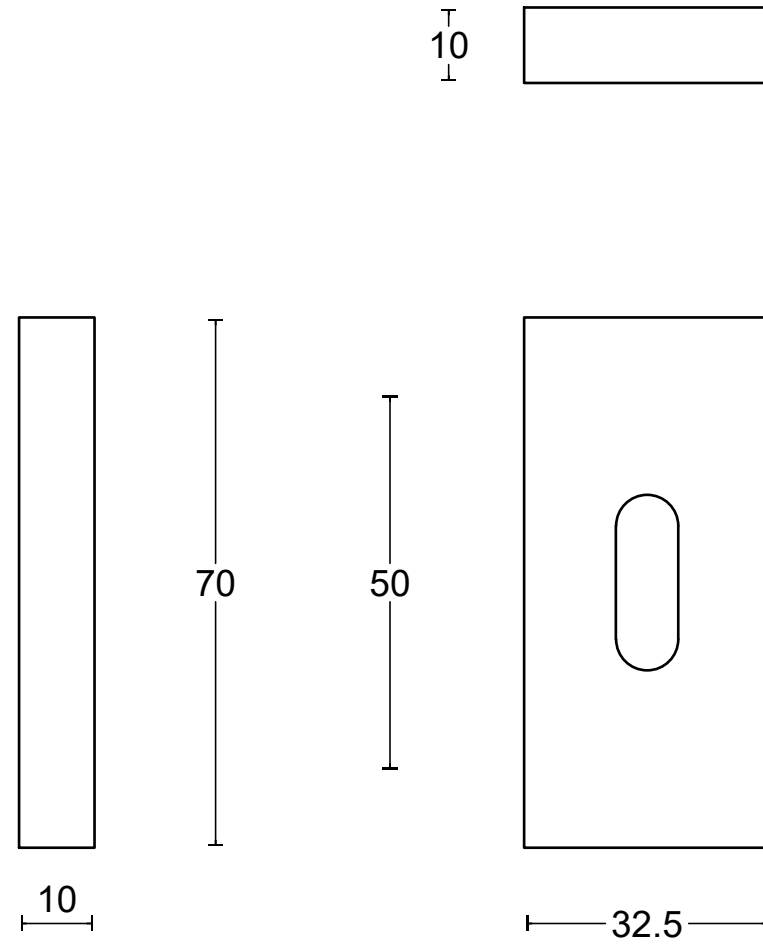

LSQBN32

small key escutcheon
stainless steel

<p>FORMANI®</p> <p>FORMANI HOLLAND B.V. EUROPALAAN 12 6199 AB MAASTRICHT-AIRPORT NL T +31 (0)43 308 90 00 INFO@FORMANI.COM WWW.FORMANI.COM</p>	Type :	LSQBN32	Version:
	Formani filename: 1501N085_LSQBN32_V01.dwg	Description: small key escutcheon stainless steel	Format A3
	Drawn by: Semih Aslan		
Creation date: 12-4-2022			