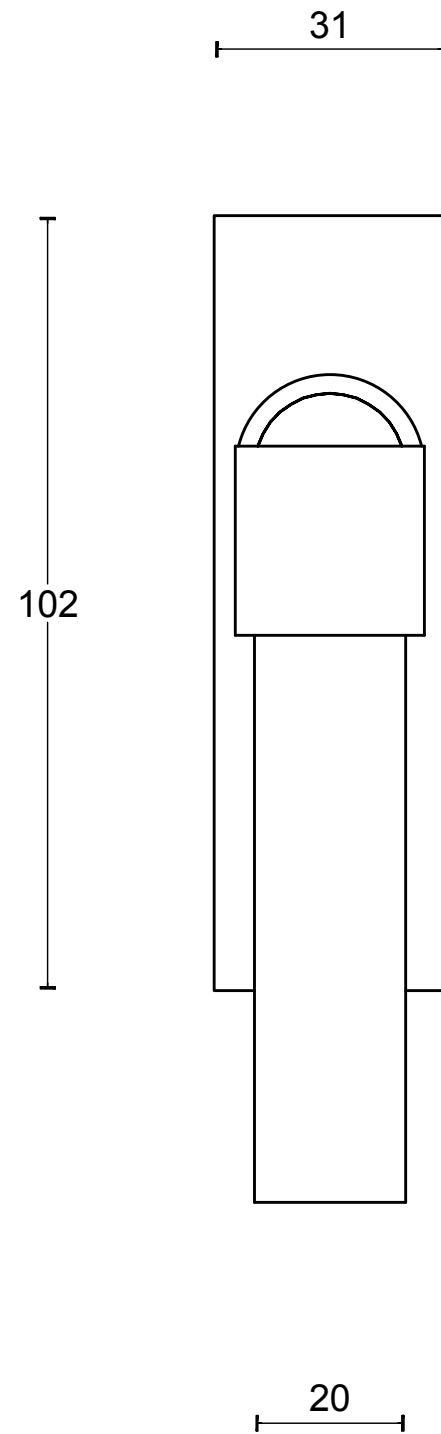

PBL20F-DKLOCK

locking tilt and turn
window handle
stainless steel

FORMANI [®]		Part number:	
		Description:	
Doc no.: 2703D029 PBL20F DKLOCK V02.dwg	Creation date: 18-7-2012	PBL20F-DKLOCK	Format:
Drawn by: Christian			A3
Formani Holland B.V. · Amerikalaan 55 · 6199 AE Maastricht Airport · tel: +31 (0)43 308 90 00 · www.formani.nl · info@formani.nl			