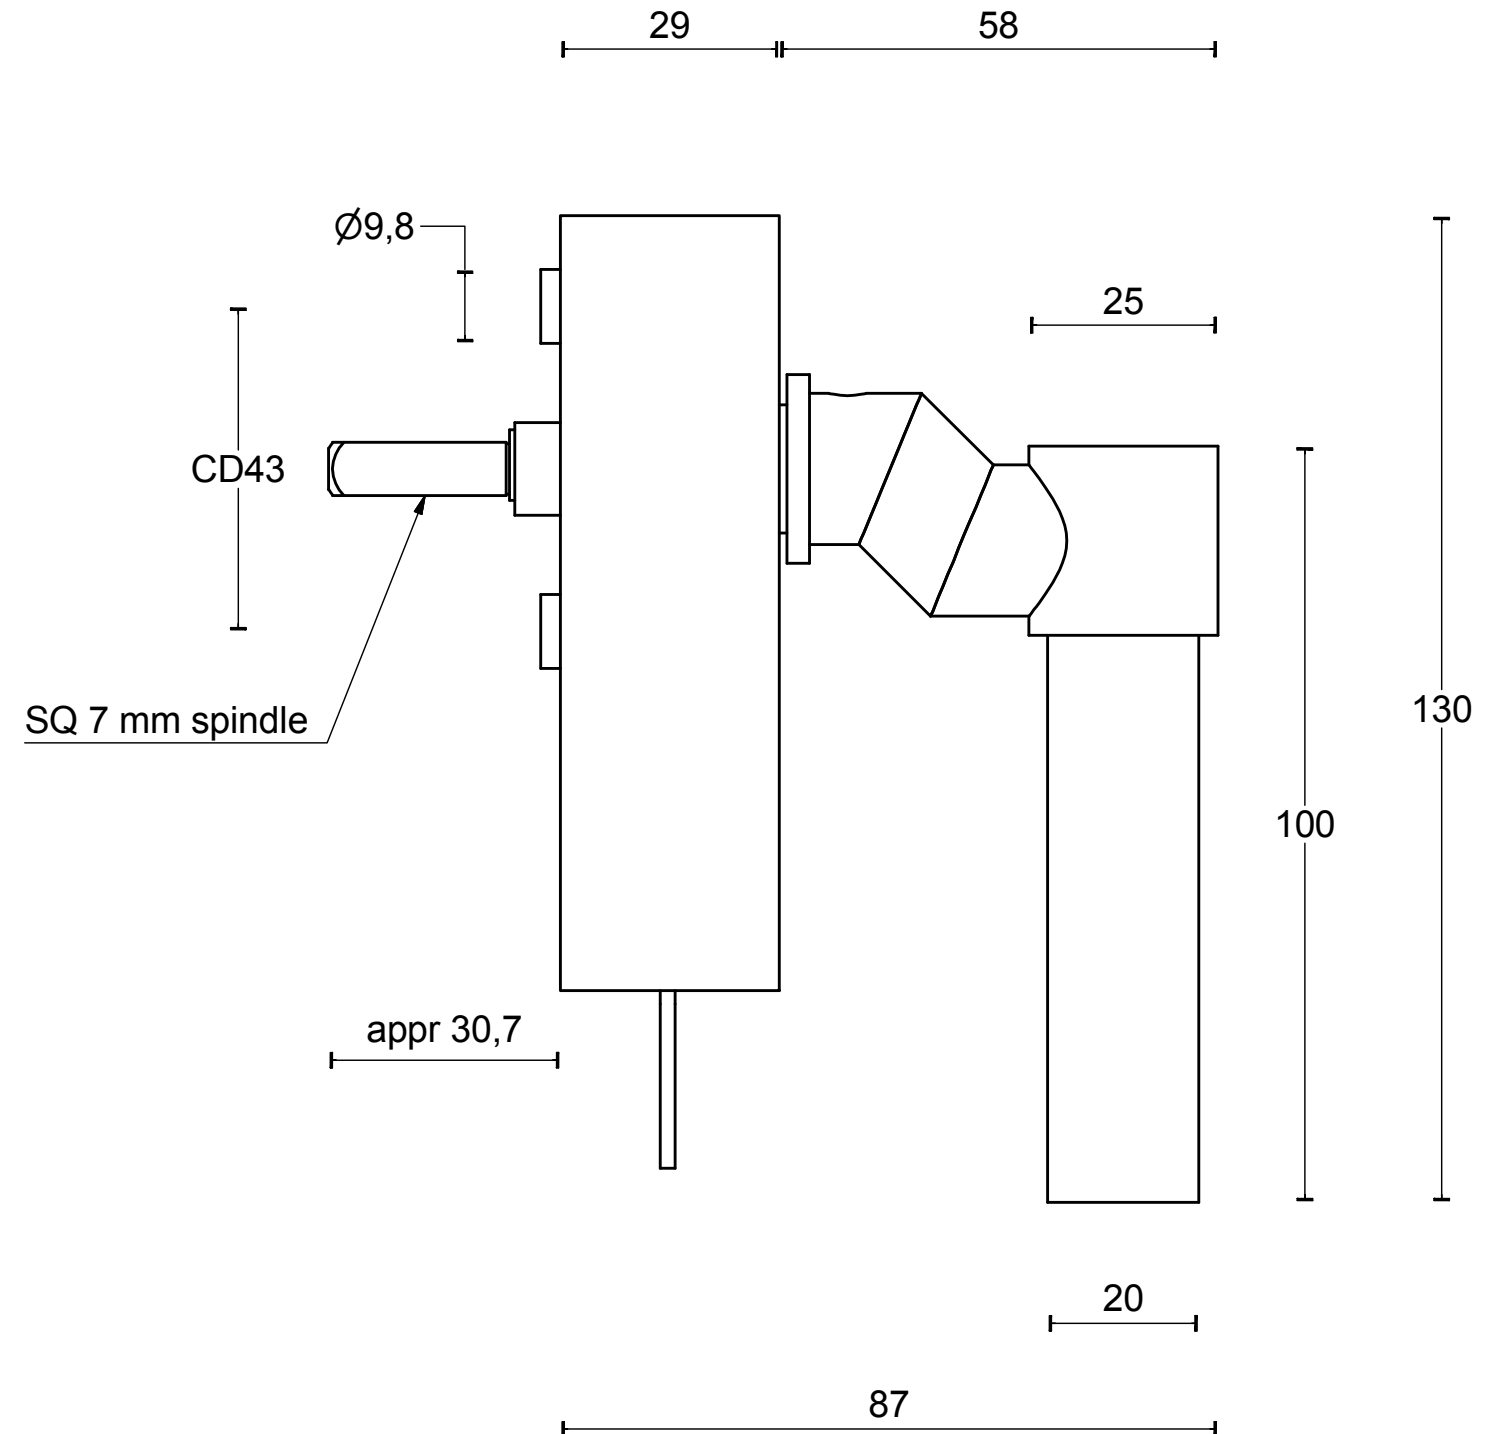

PBL20F-DKLOCK

locking tilt and turn
window handle
stainless steel

FORMANI [®]		Part number:	
		Description:	
Doc no.: 2703D029 PBL20F DKLOCK V02.dwg	Creation date: 18-7-2012	PBL20F-DKLOCK	Format:
Drawn by: Christian			A3
Formani Holland B.V. · Amerikalaan 55 · 6199 AE Maastricht Airport · tel: +31 (0)43 308 90 00 · www.formani.nl · info@formani.nl			