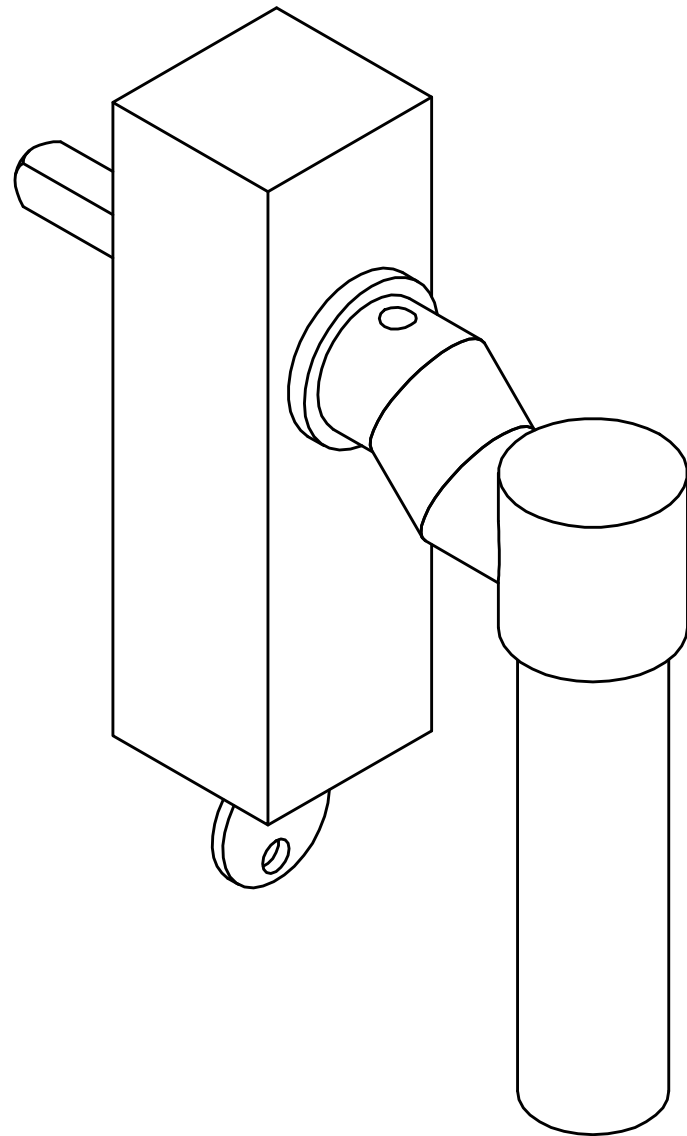

PBL20F-DKLOCK

locking tilt and turn
window handle
stainless steel

FORMANI [®]		Part number:	
		Description:	
Doc no.: 2703D029 PBL20F DKLOCK V02.dwg	Creation date: 18-7-2012	PBL20F-DKLOCK	Format:
Drawn by: Christian			A3
Formani Holland B.V. · Amerikalaan 55 · 6199 AE Maastricht Airport · tel: +31 (0)43 308 90 00 · www.formani.nl · info@formani.nl			