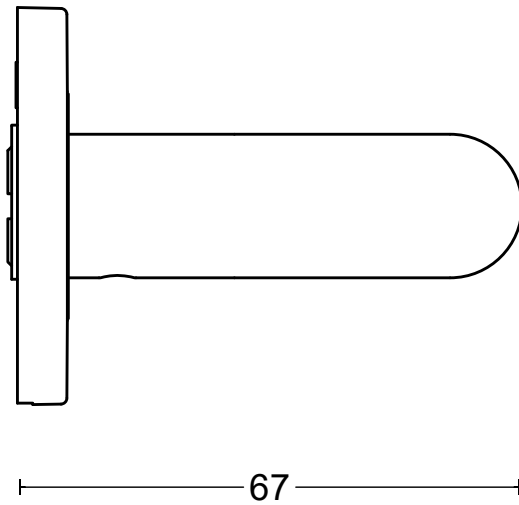

# BASICS LB3L-19 EN1906 GRADE 3

sprung lever handle attached to rose  
 with stainless steel sub-rose  
 stainless steel

door thickness 38 - 45 mm

 <p>FORMANI HOLLAND B.V.                  EUROPALAAN 12                  6199 AB MAASTRICHT-AIRPORT NL                  T +31 (0)43 308 90 00                  INFO@FORMANI.COM                  WWW.FORMANI.COM</p>	Type :	BASICS LB3L-19 EN1906 GRADE 3	Version:	V01
	Formani filename:	1501D144_LB3L-19_EN1906_V02.dwg		Format
	Drawn by:	Semih Aslan		
Creation date:	4-3-2022		Description:	A3