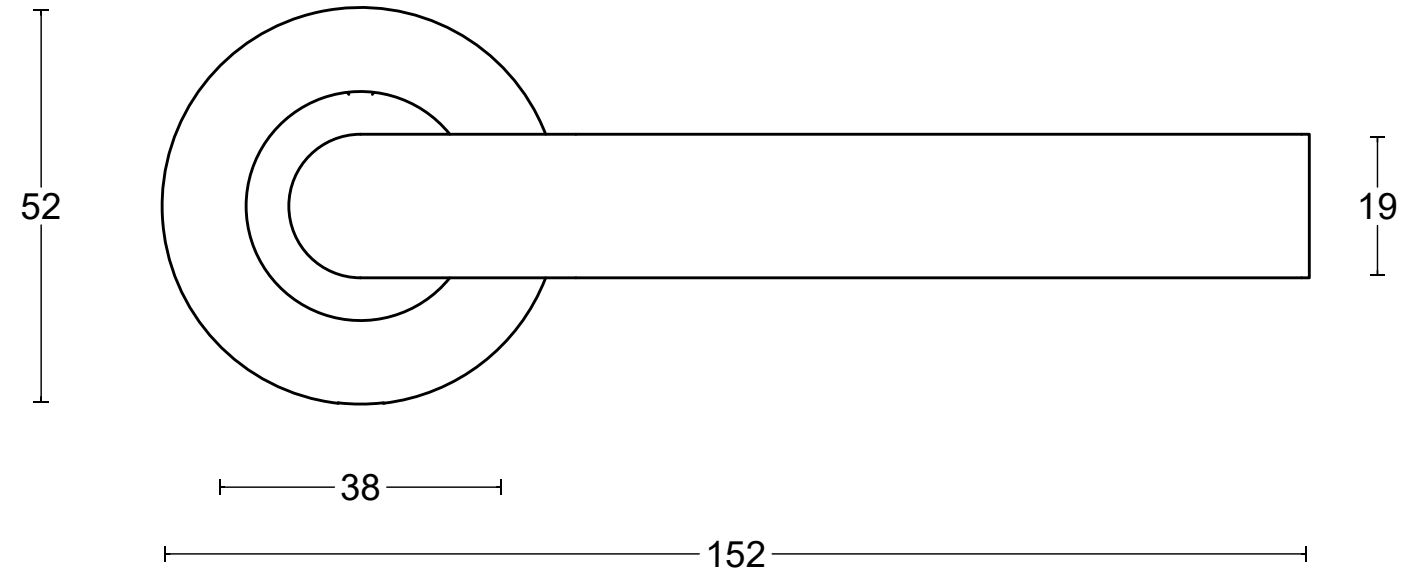

# BASICS LB3L-19 EN1906 GRADE 3

sprung lever handle attached to rose  
 with stainless steel sub-rose  
 stainless steel

door thickness 38 - 45 mm

 <p>FORMANI HOLLAND B.V.                  EUROPALAAN 12                  6199 AB MAASTRICHT-AIRPORT NL                  T +31 (0)43 308 90 00                  INFO@FORMANI.COM                  WWW.FORMANI.COM</p>	Type :	BASICS LB3L-19 EN1906 GRADE 3	Version:	V01
	Formani filename:	1501D144_LB3L-19_EN1906_V02.dwg		Format
	Drawn by:	Semih Aslan		
Creation date:	4-3-2022		Description:	A3