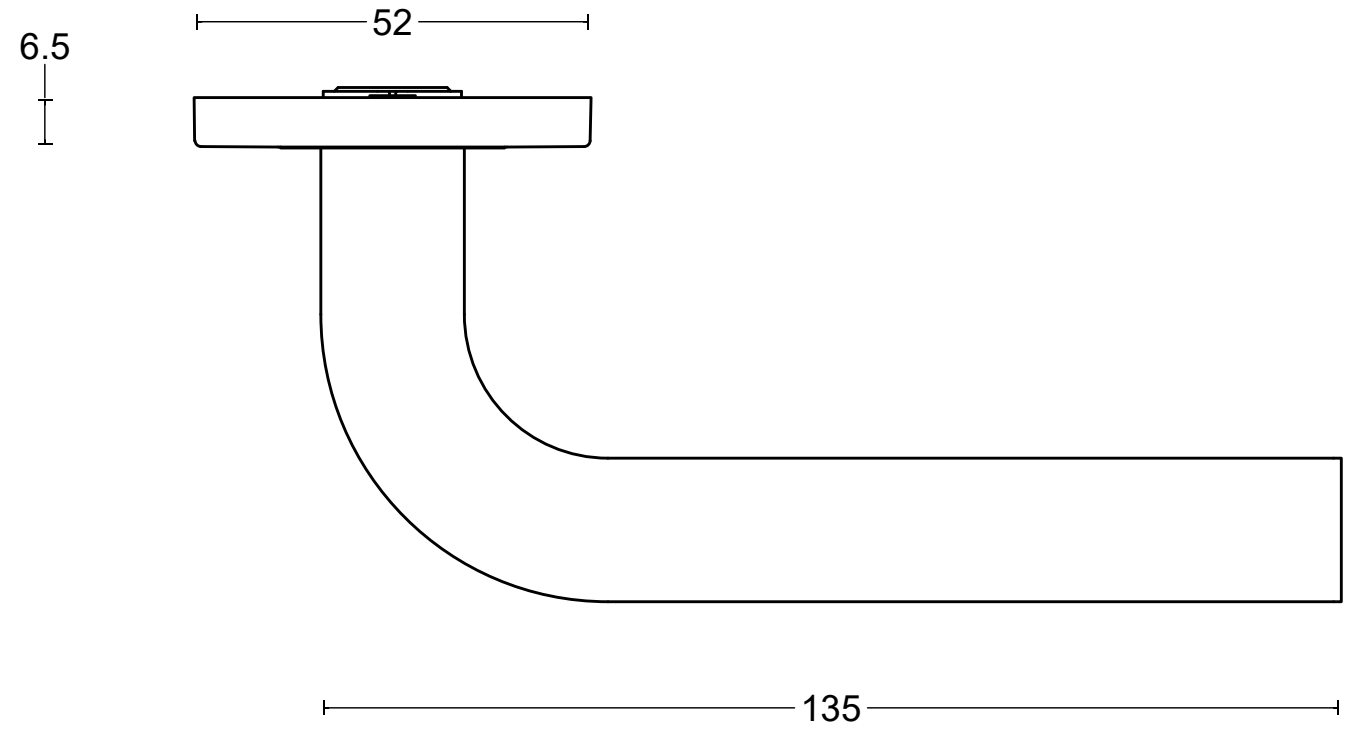

# BASICS LB3L-19 EN1906 GRADE 3

sprung lever handle attached to rose  
 with stainless steel sub-rose  
 stainless steel

door thickness 38 - 45 mm

 <p>FORMANI HOLLAND B.V.                  EUROPALAAN 12                  6199 AB MAASTRICHT-AIRPORT NL                  T +31 (0)43 308 90 00                  INFO@FORMANI.COM                  WWW.FORMANI.COM</p>	Type :	BASICS LB3L-19 EN1906 GRADE 3	Version:	V01
	Formani filename:	1501D144_LB3L-19_EN1906_V02.dwg		Format
	Drawn by:	Semih Aslan		
Creation date:	4-3-2022		Description:	A3