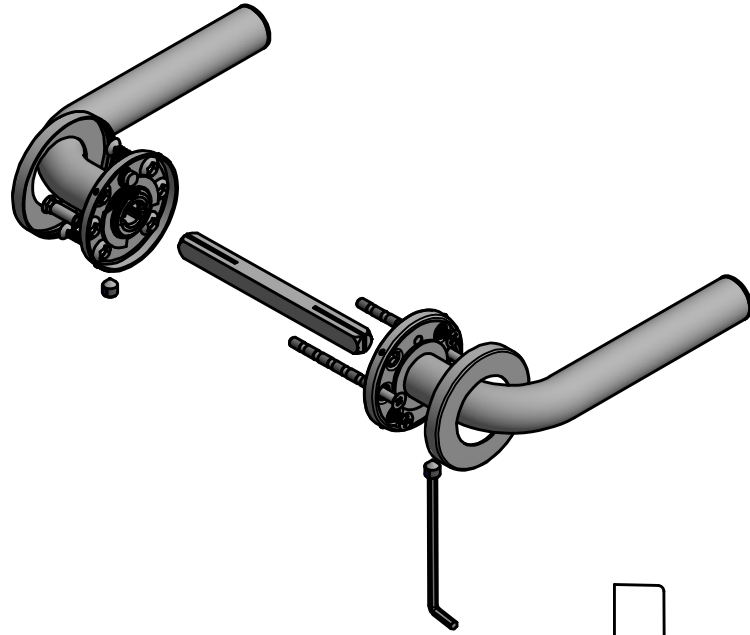

# BASICS LB3L-19 EN1906 GRADE 3

sprung lever handle attached to rose  
 with stainless steel sub-rose  
 stainless steel

door thickness 38 - 45 mm

 <p>FORMANI HOLLAND B.V.                  EUROPALAAN 12                  6199 AB MAASTRICHT-AIRPORT NL                  T +31 (0)43 308 90 00                  INFO@FORMANI.COM                  WWW.FORMANI.COM</p>	Type :	BASICS LB3L-19 EN1906 GRADE 3	Version:	V01
	Formani filename:	1501D144_LB3L-19_EN1906_V02.dwg		Format
	Drawn by:	Semih Aslan		
Creation date:	4-3-2022		Description:	A3