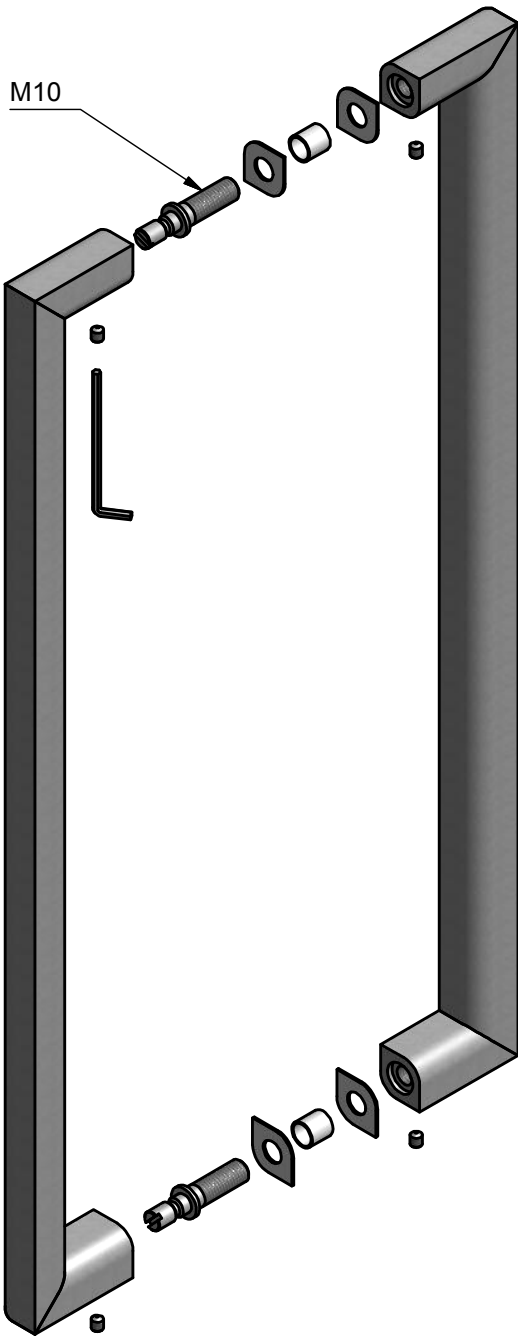

PB423 PA

solid pull handle
back-to-back fixing
stainless steel

22

22

502

CD480

22

55

		Part number:	
		Description:	
Doc no.:	2701G003 PB423 PA V02.dwg	PB423 PA	Format:
Drawn by:	Christian Brimbois		Creation date:
Formani Holland B.V. · Amerikalaan 55 · 6199 AE Maastricht Airport · tel: +31 (0)43 308 90 00 · www.formani.nl · info@formani.nl			