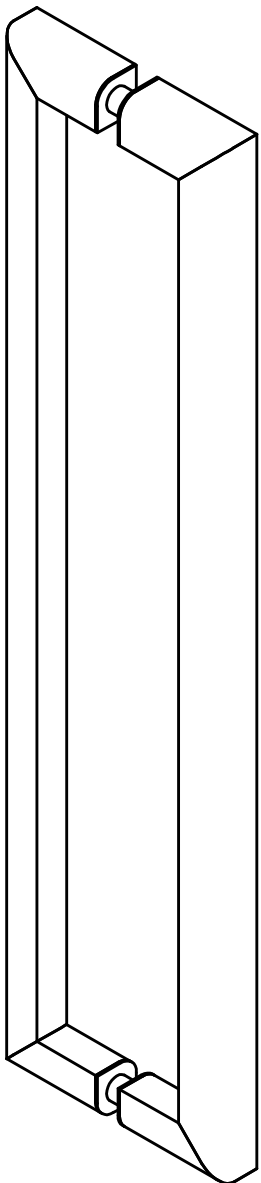

PB423 PA

solid pull handle
back-to-back fixing
stainless steel

22

22

502

CD480

22

55

		Part number:	
		Description:	
Doc no.:	2701G003 PB423 PA V02.dwg	PB423 PA	Format:
Drawn by:	Christian Brimbois		Creation date:
Formani Holland B.V. · Amerikalaan 55 · 6199 AE Maastricht Airport · tel: +31 (0)43 308 90 00 · www.formani.nl · info@formani.nl			