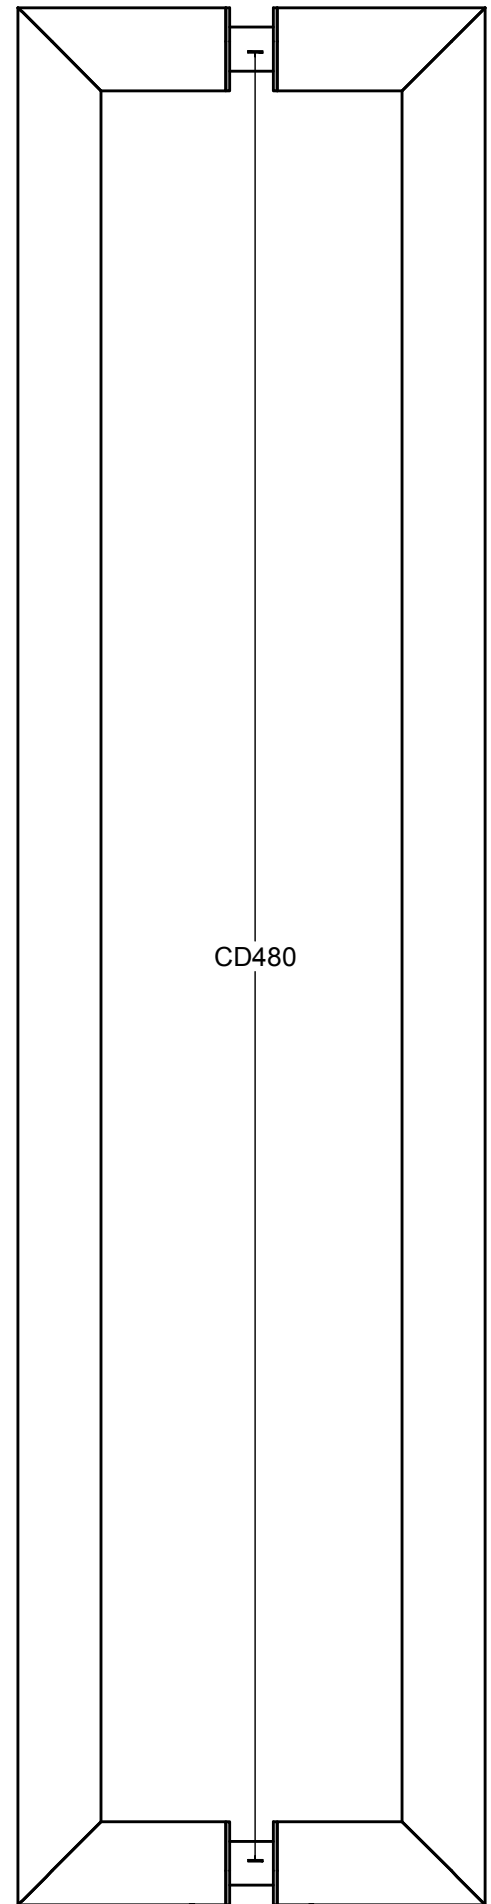

PB423 PA

solid pull handle
back-to-back fixing
stainless steel

22

22

502

CD480

22

55

		Part number:	
		Description:	
Doc no.:	2701G003 PB423 PA V02.dwg	PB423 PA	Format:
Drawn by:	Christian Brimbois		Creation date:
Formani Holland B.V. · Amerikalaan 55 · 6199 AE Maastricht Airport · tel: +31 (0)43 308 90 00 · www.formani.nl · info@formani.nl			