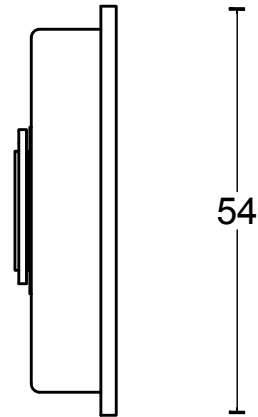

LSQ54S

set of flush pulls for glue fitting
including 6mm spindle
(lock not included)
stainless steel

38-40

44
54

19,5
54

FORMANI®		Part number:	
		Description: LSQ54S	
Doc no.:	2501Z076 LSQ54S V04.dwg	Format:	A3
Drawn by:	Christian Brimbois	Creation date:	18-9-2017
FORMANI HOLLAND B.V. EUROPALAAN 12 6199 AB MAASTRICHT-AIRPORT NL T +31 (0)43 308 90 00 INFO@FORMANI.COM FORMANI.COM			