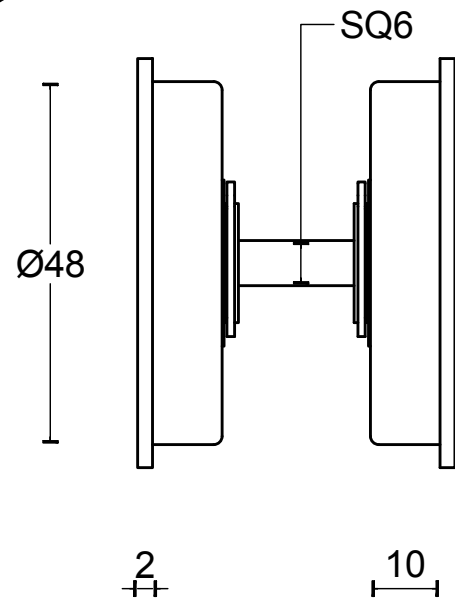

LSQ54S

set of flush pulls for glue fitting
including 6mm spindle
(lock not included)
stainless steel

38-40

44
54

19,5
54

FORMANI®		Part number:	
		Description: LSQ54S	
Doc no.:	2501Z076 LSQ54S V04.dwg	Format:	A3
Drawn by:	Christian Brimbois	Creation date:	18-9-2017
FORMANI HOLLAND B.V. EUROPALAAN 12 6199 AB MAASTRICHT-AIRPORT NL T +31 (0)43 308 90 00 INFO@FORMANI.COM FORMANI.COM			