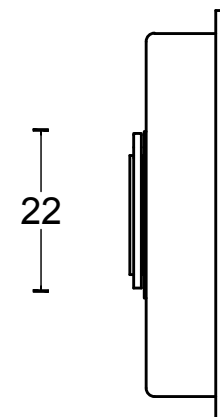

LSQ54S

set of flush pulls for glue fitting
including 6mm spindle
(lock not included)
stainless steel

38-40

44
54

19,5
54

FORMANI®		Part number:	
		Description: LSQ54S	
Doc no.:	2501Z076 LSQ54S V04.dwg	Format:	A3
Drawn by:	Christian Brimbois	Creation date:	18-9-2017
FORMANI HOLLAND B.V. EUROPALAAN 12 6199 AB MAASTRICHT-AIRPORT NL T +31 (0)43 308 90 00 INFO@FORMANI.COM FORMANI.COM			