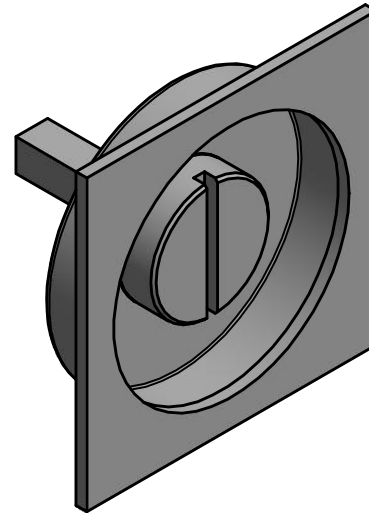

LSQ54S

set of flush pulls for glue fitting
including 6mm spindle
(lock not included)
stainless steel

38-40

44
54

19,5
54

FORMANI®		Part number:	
		Description: LSQ54S	
Doc no.:	2501Z076 LSQ54S V04.dwg	Format:	A3
Drawn by:	Christian Brimbois	Creation date:	18-9-2017
FORMANI HOLLAND B.V. EUROPALAAN 12 6199 AB MAASTRICHT-AIRPORT NL T +31 (0)43 308 90 00 INFO@FORMANI.COM FORMANI.COM			