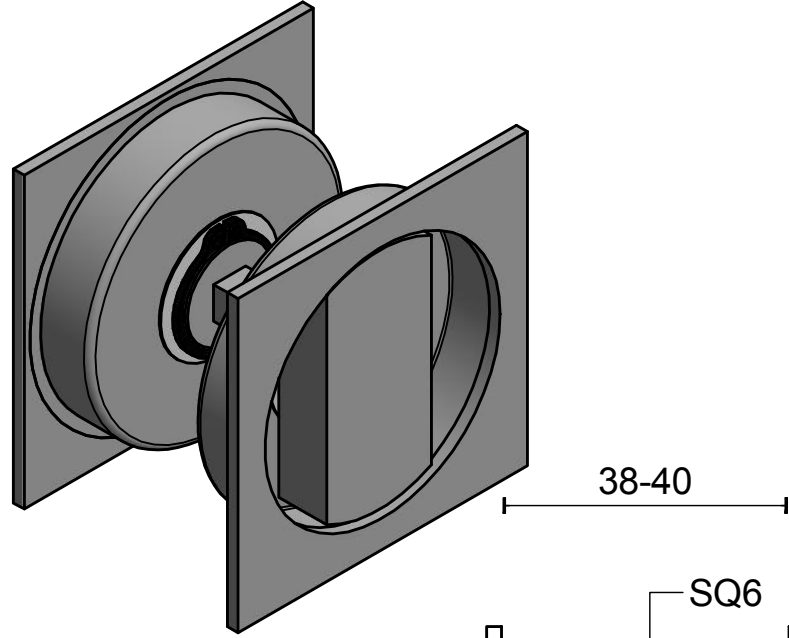

LSQ54S

set of flush pulls for glue fitting
including 6mm spindle
(lock not included)
stainless steel

38-40

44
54

19,5
54

FORMANI®		Part number:	
		Description: LSQ54S	
Doc no.:	2501Z076 LSQ54S V04.dwg	Format:	A3
Drawn by:	Christian Brimbois	Creation date:	18-9-2017
FORMANI HOLLAND B.V. EUROPALAAN 12 6199 AB MAASTRICHT-AIRPORT NL T +31 (0)43 308 90 00 INFO@FORMANI.COM FORMANI.COM			