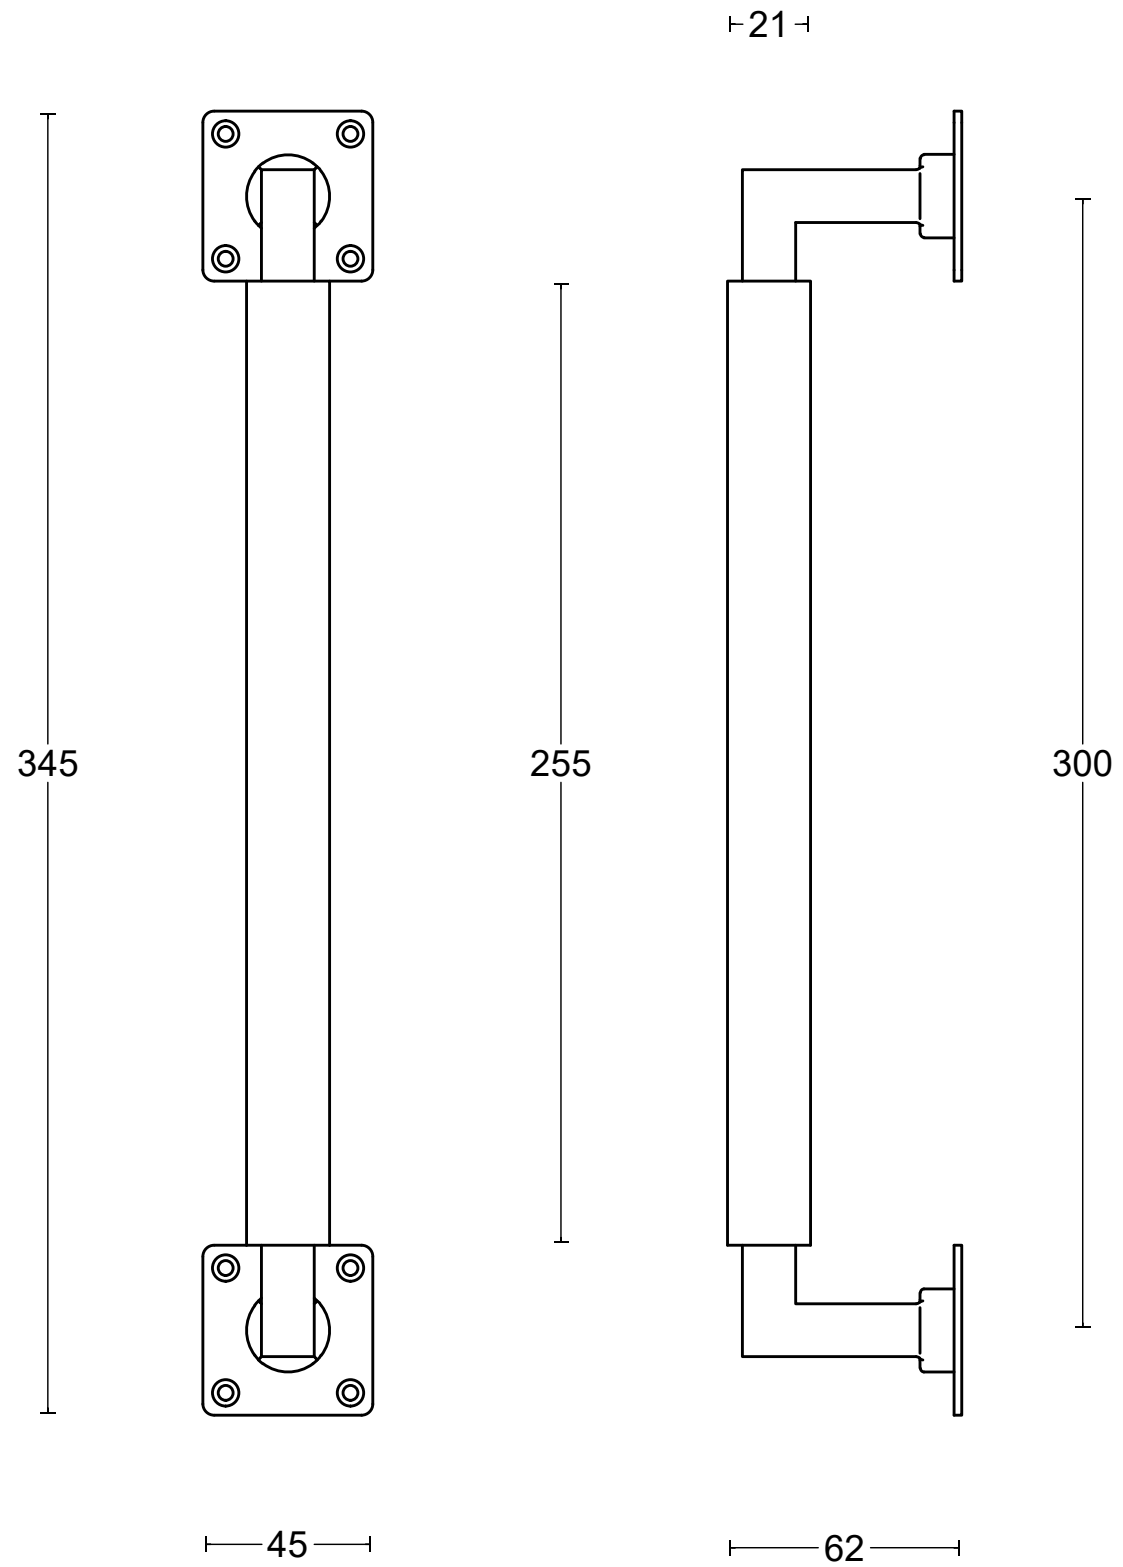

# TIMELESS MG1930A

solid pull handle  
for timber doors

 <p>FORMANI HOLLAND B.V. EUROPALAAN 12 6199 AB MAASTRICHT-AIRPORT NL T +31 (0)43 308 90 00 INFO@FORMANI.COM WWW.FORMANI.COM</p>	Type :	Version:
	TIMELESS MG1930A	
	Description:	Format
Formani filename: 0301G002_MG1930A_V02.dwg	solid pull handle for timber doors	A3
Drawn by: Christian Brimbois		
Creation date: 14-8-2023		