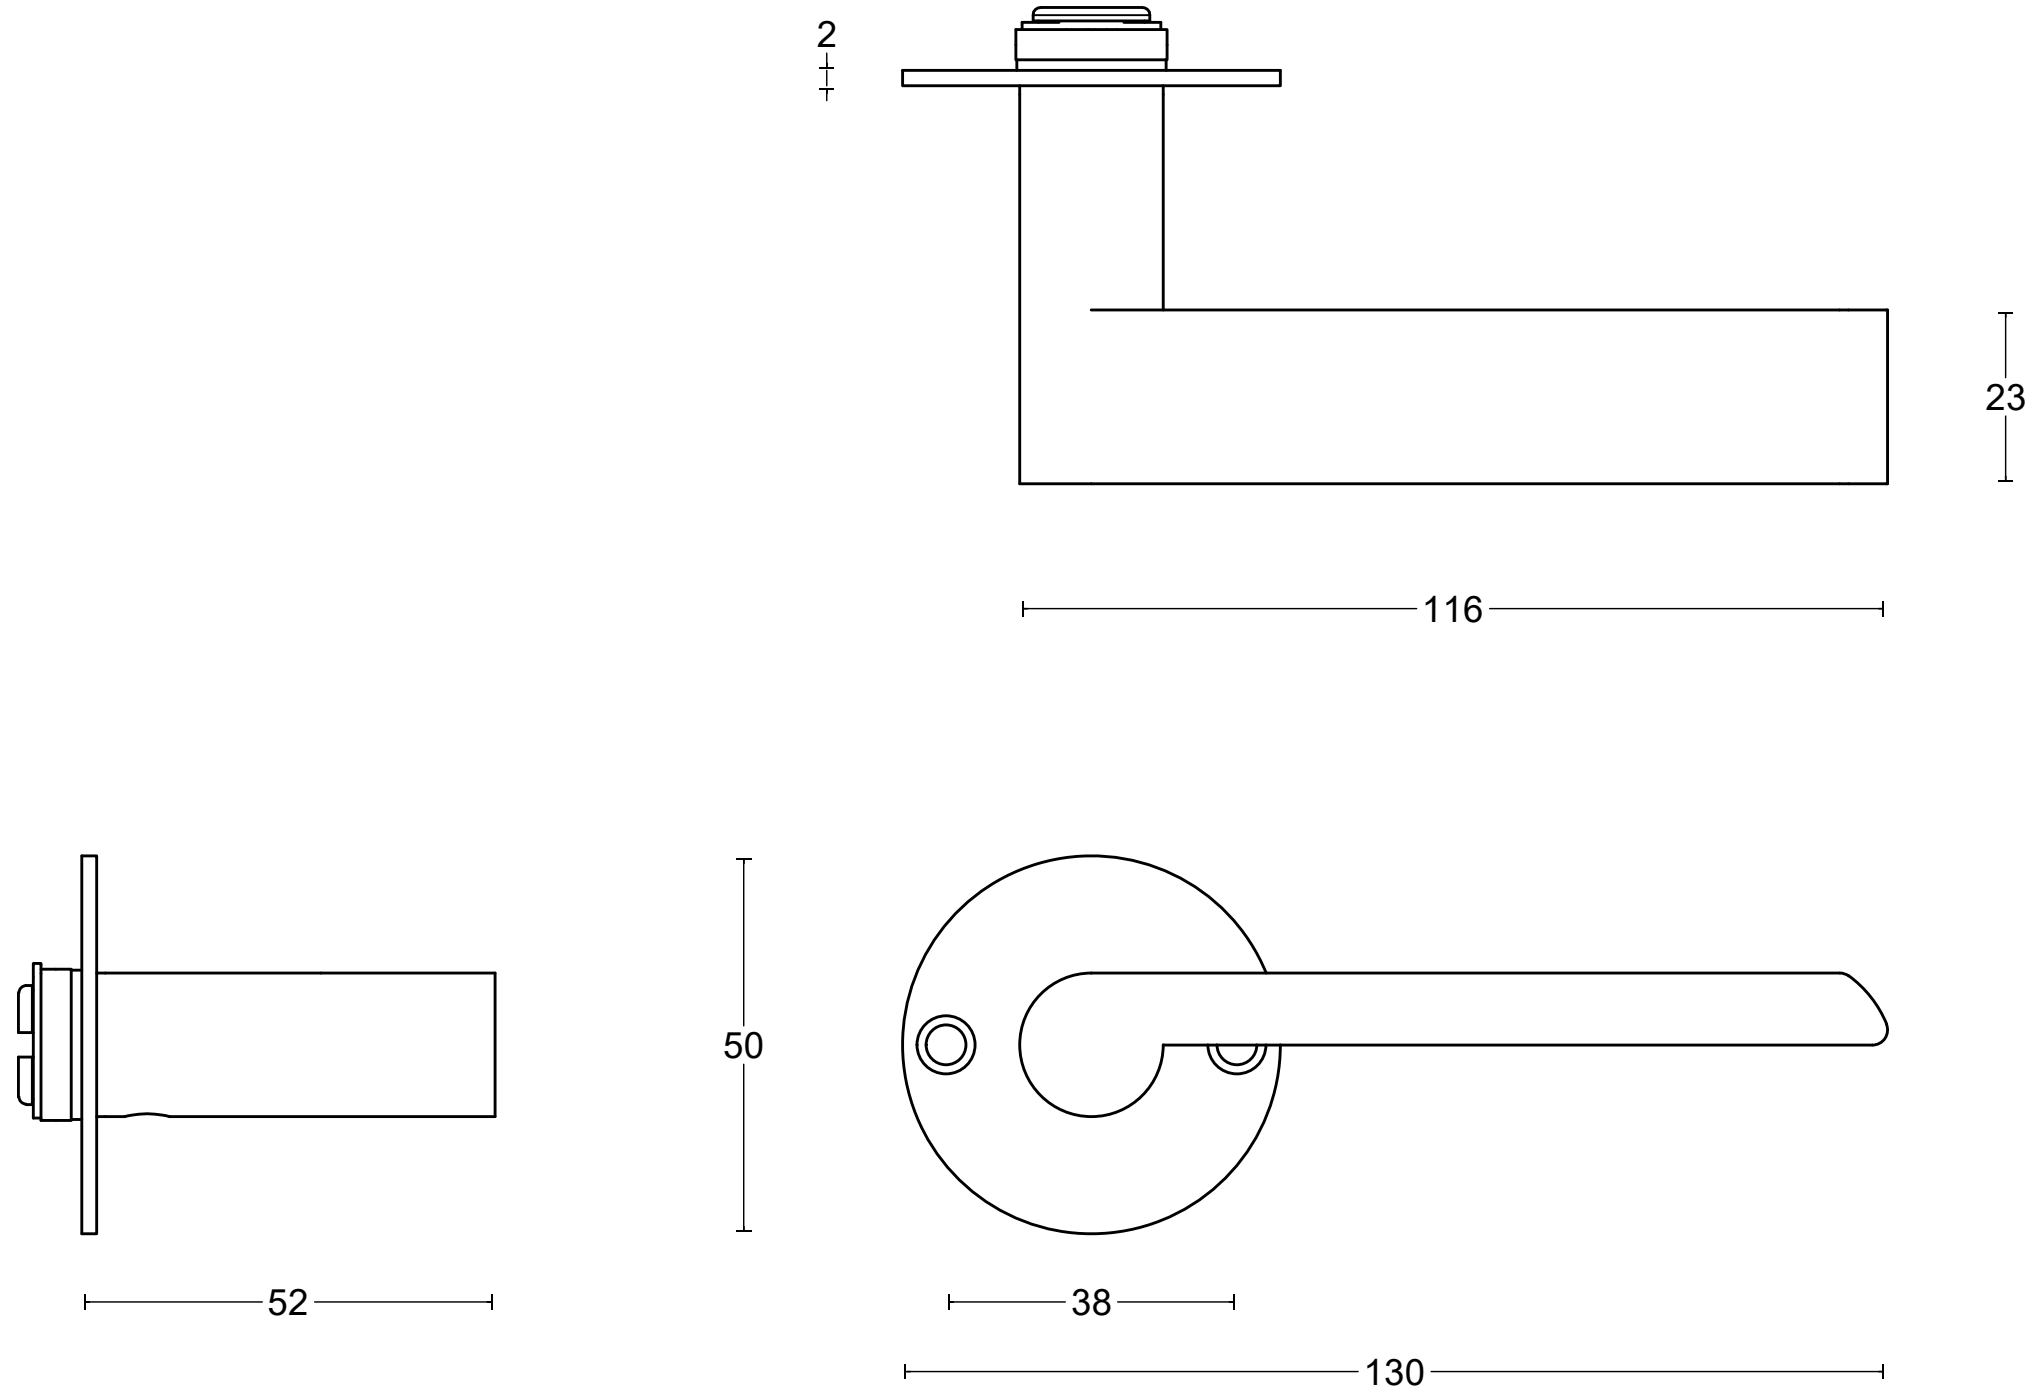

# TIMELESS 1927MRR50

solid unsprung lever handle  
on rose

<p><b>FORMANI®</b></p> <p>FORMANI HOLLAND B.V. EUROPALAAN 12 6199 AB MAASTRICHT-AIRPORT NL T +31 (0)43 308 90 00 INFO@FORMANI.COM WWW.FORMANI.COM</p>	Type :	Version:
	TIMELESS 1927MRR50	V01
	Description: solid unsprung lever handle on rose	
Formani filename: 0301D004_1927MRR50_V02.dwg		
Drawn by: Christia Brimbois		
Creation date: 7-11-2022		