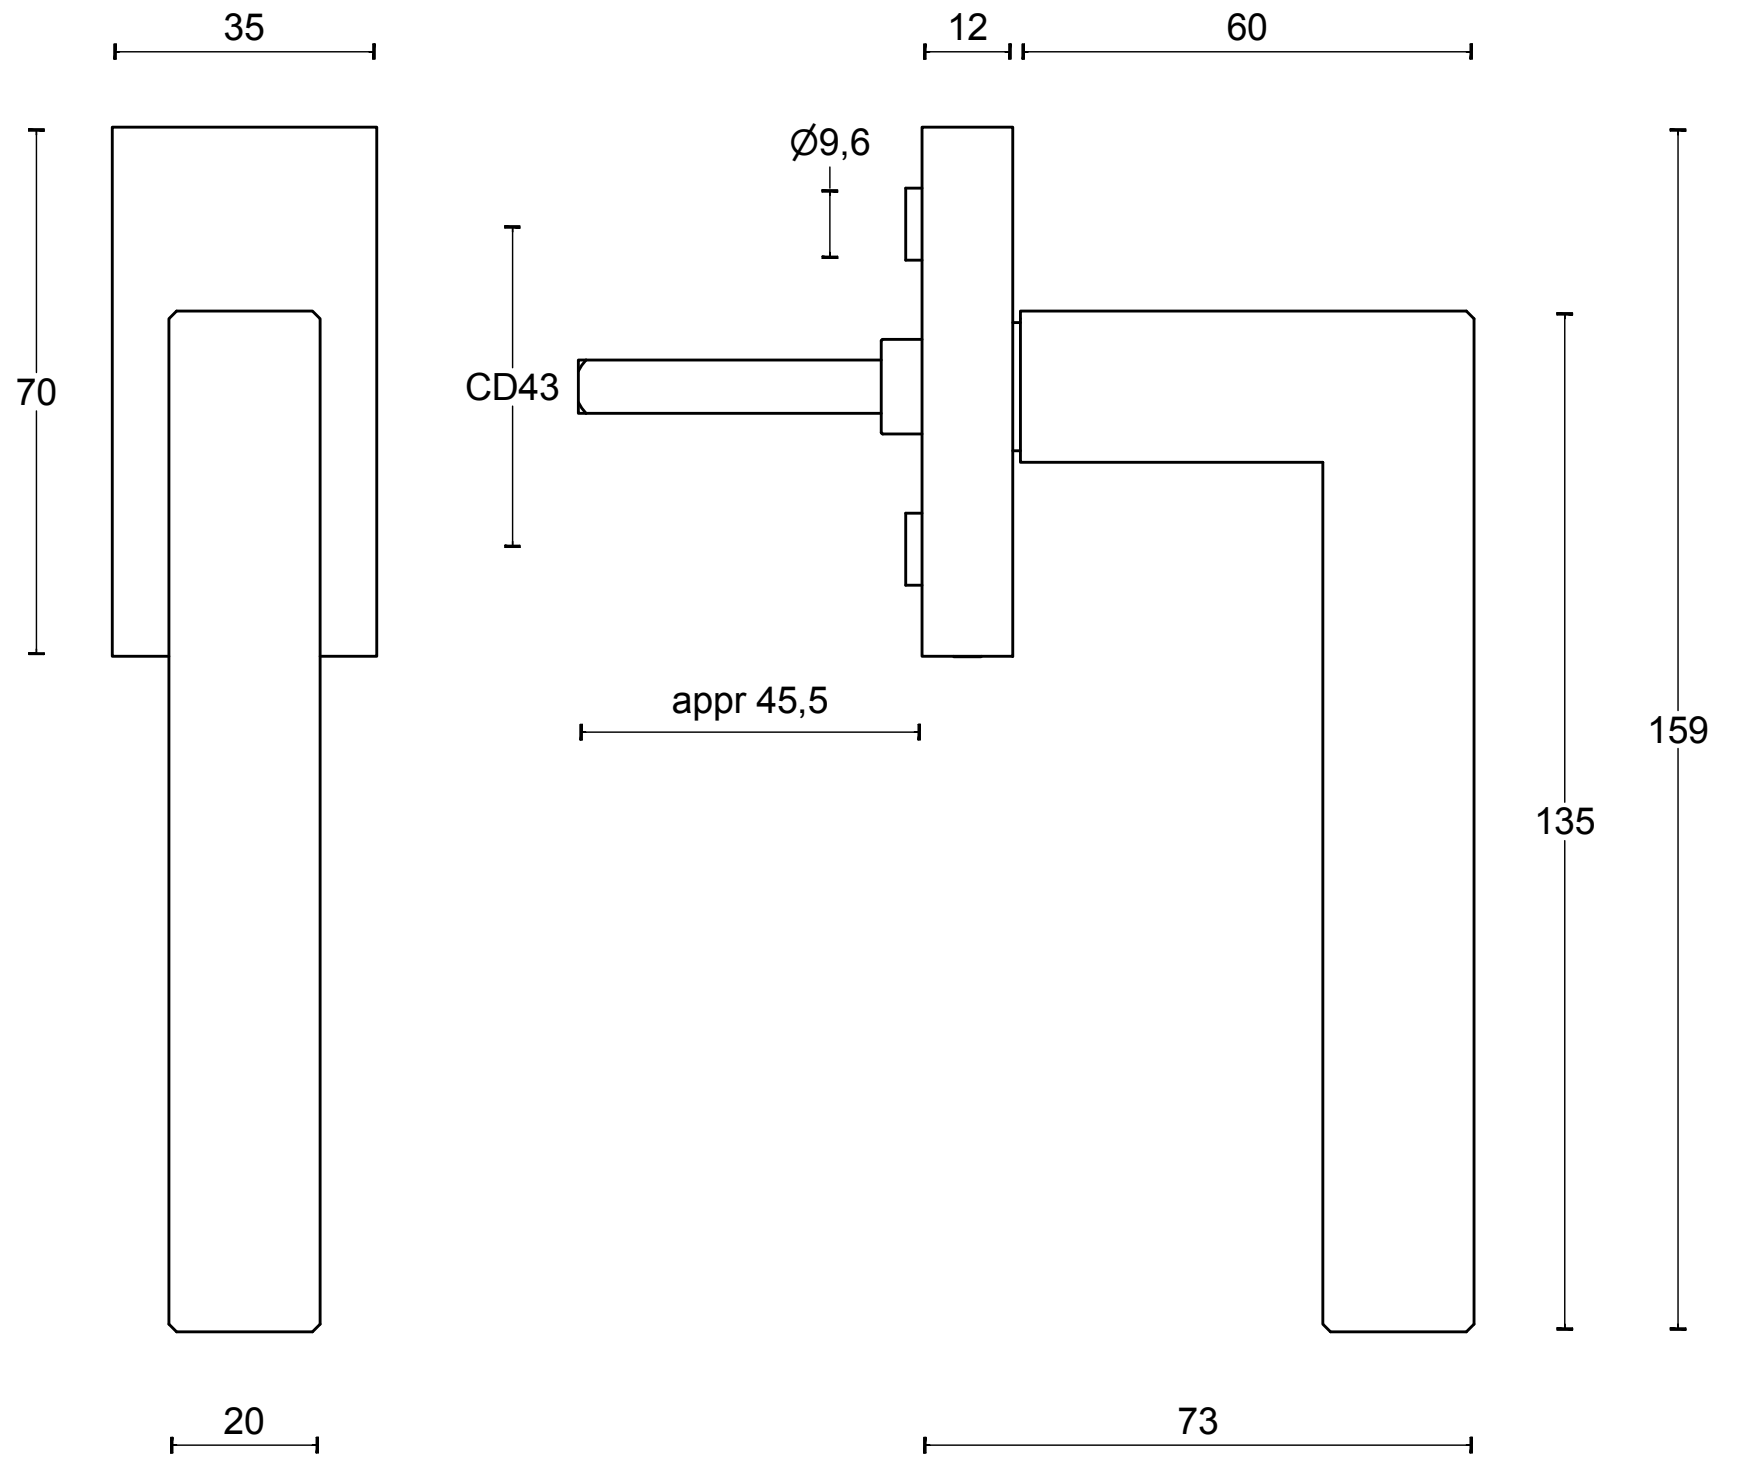

# LSQI-DK

non-locking tilt and turn  
window handle  
stainless steel

<h1>FORMANI®</h1>		Part number:	
		Description:	
Doc no.:	1503D050 LSQI-DK V01.dwg	<h2>LSQI-DK</h2>	Format:
Drawn by:	Christian Brimbois		Creation date:
FORMANI HOLLAND B.V. EUROPALAAN 12 6199 AB MAASTRICHT-AIRPORT NL T +31 (0)43 308 90 00 INFO@FORMANI.COM FORMANI.COM			