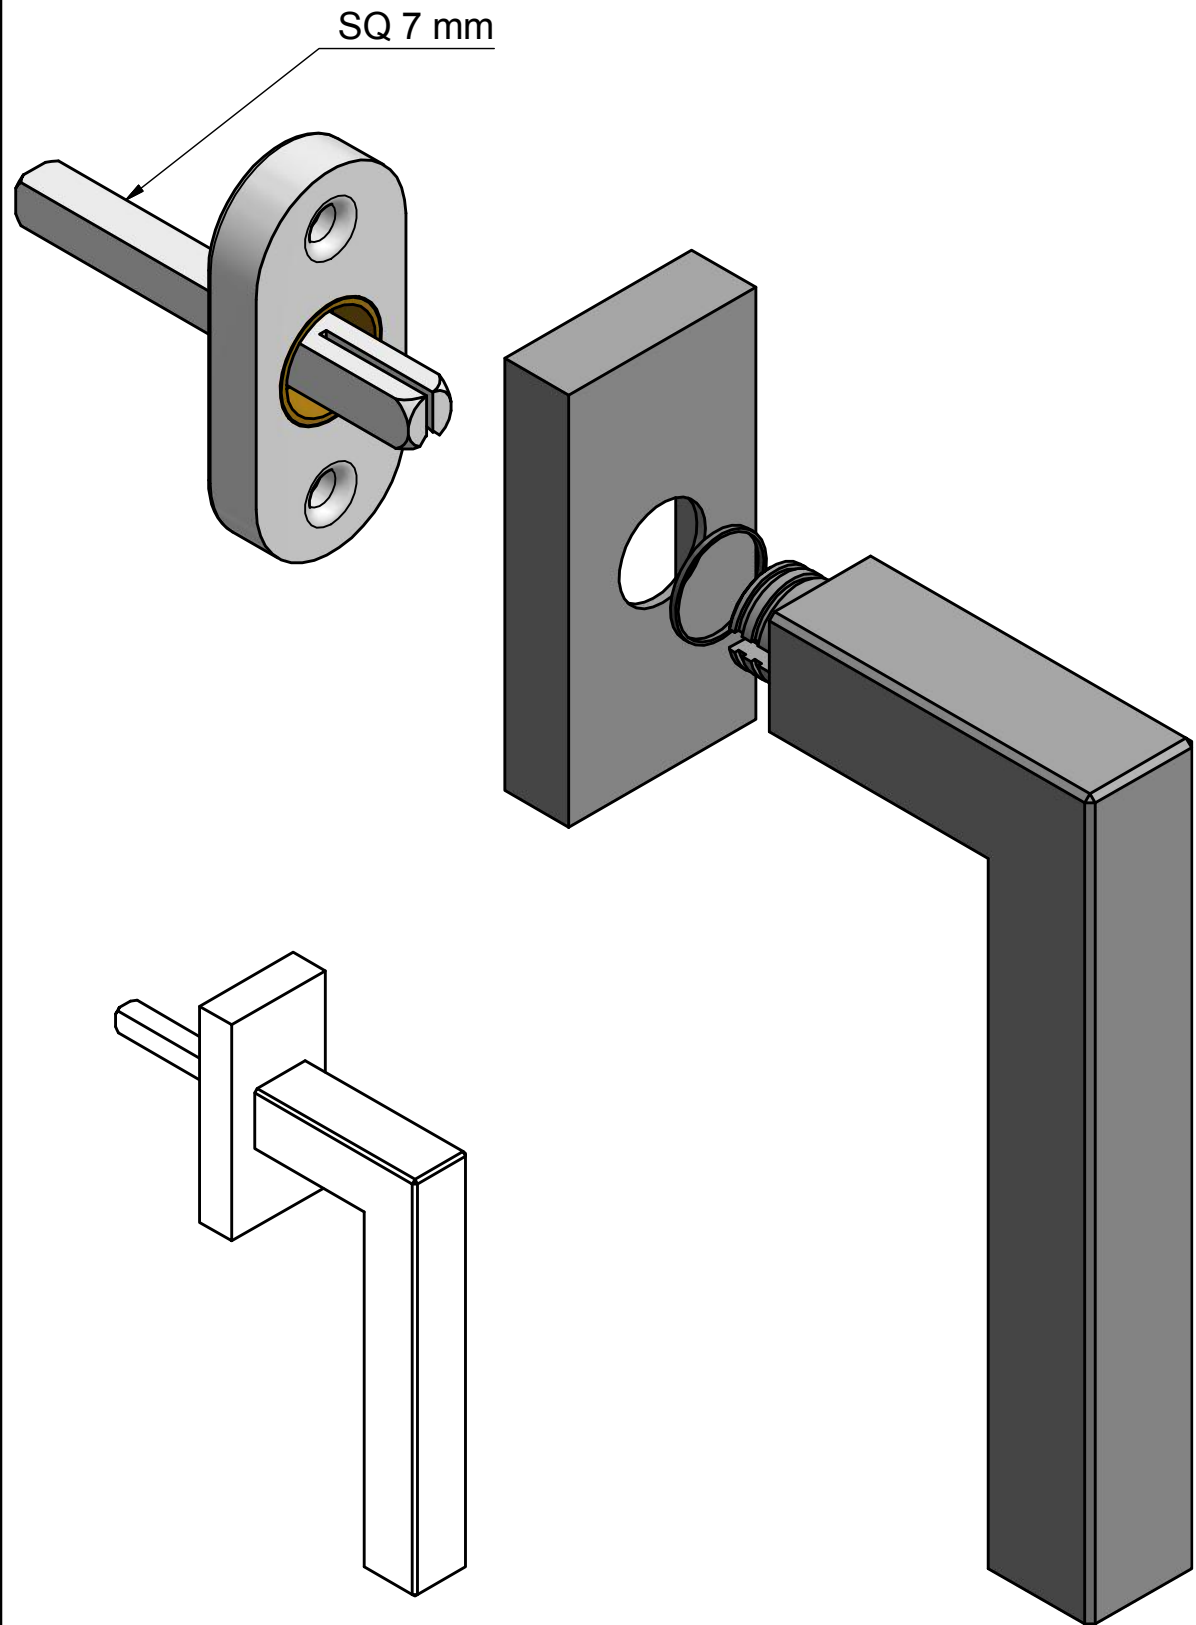

# LSQI-DK

non-locking tilt and turn  
window handle  
stainless steel

<h1>FORMANI®</h1>		Part number:	
		Description:	
Doc no.:	1503D050 LSQI-DK V01.dwg	<h2>LSQI-DK</h2>	Format:
Drawn by:	Christian Brimbois		Creation date:
FORMANI HOLLAND B.V. EUROPALAAN 12 6199 AB MAASTRICHT-AIRPORT NL T +31 (0)43 308 90 00 INFO@FORMANI.COM FORMANI.COM			