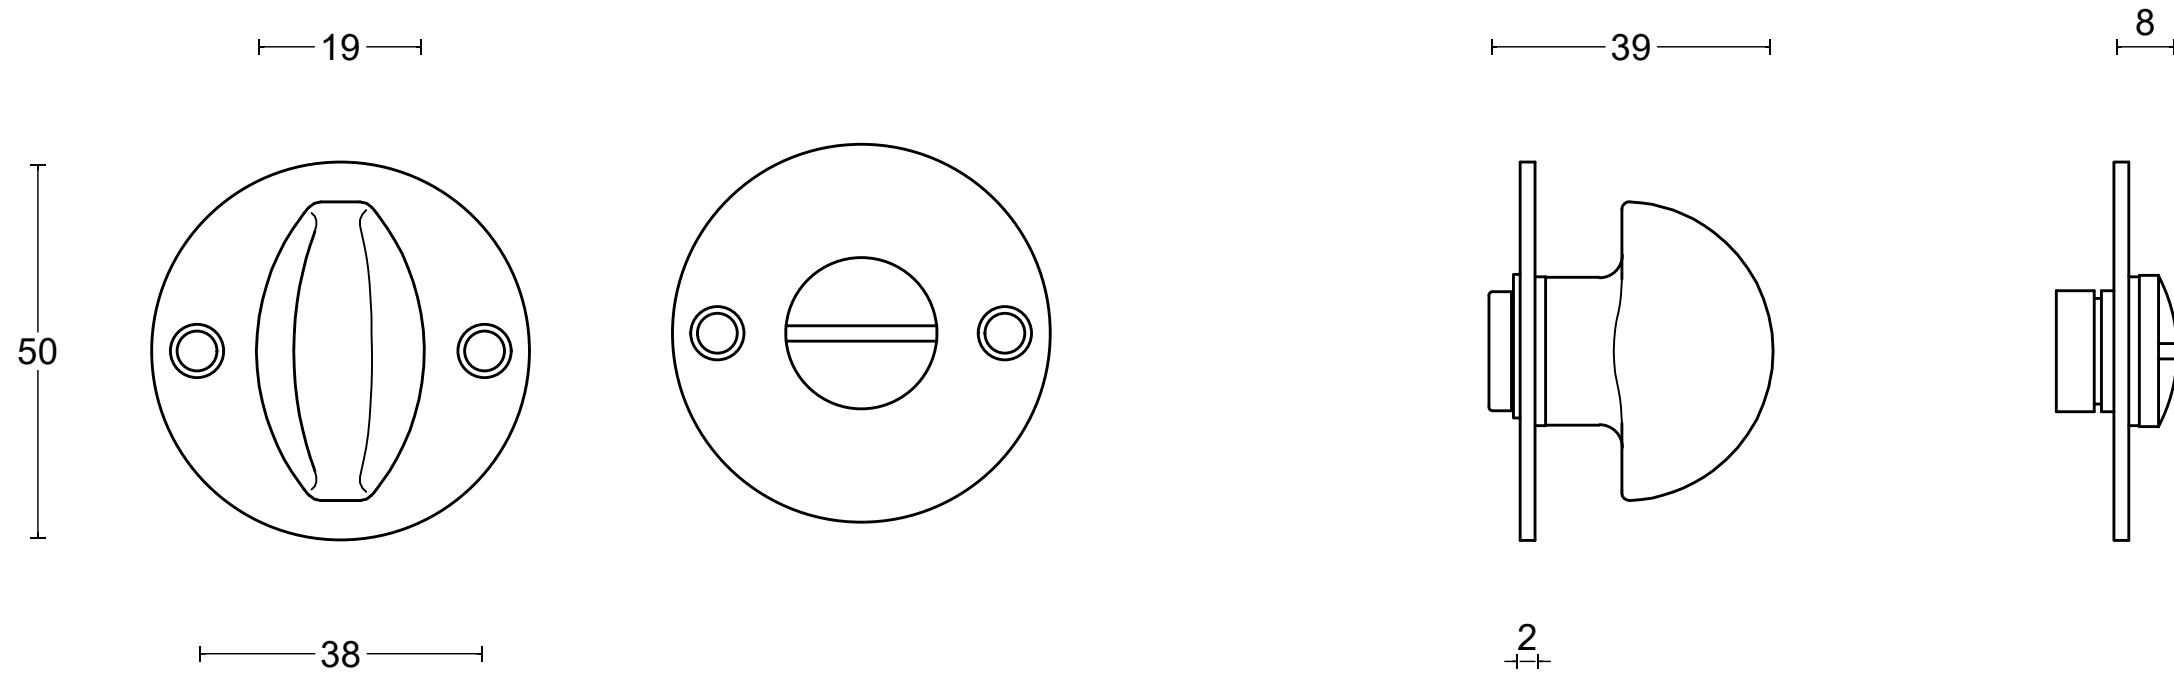

TIMELESS MRR50MWC

turn and release set

<p>FORMANI®</p> <p>FORMANI HOLLAND B.V. EUROPALAAN 12 6199 AB MAASTRICHT-AIRPORT NL T +31 (0)43 308 90 00 INFO@FORMANI.COM WWW.FORMANI.COM</p>	Type :	Version:	
	Formani filename: 0301T004_MRR50MWC_V02.dwg	TIMELESS MRR50MWC	V01
	Drawn by: Christian Brimbois	Description: turn and release set	Format A3
Creation date: 11-11-2022			