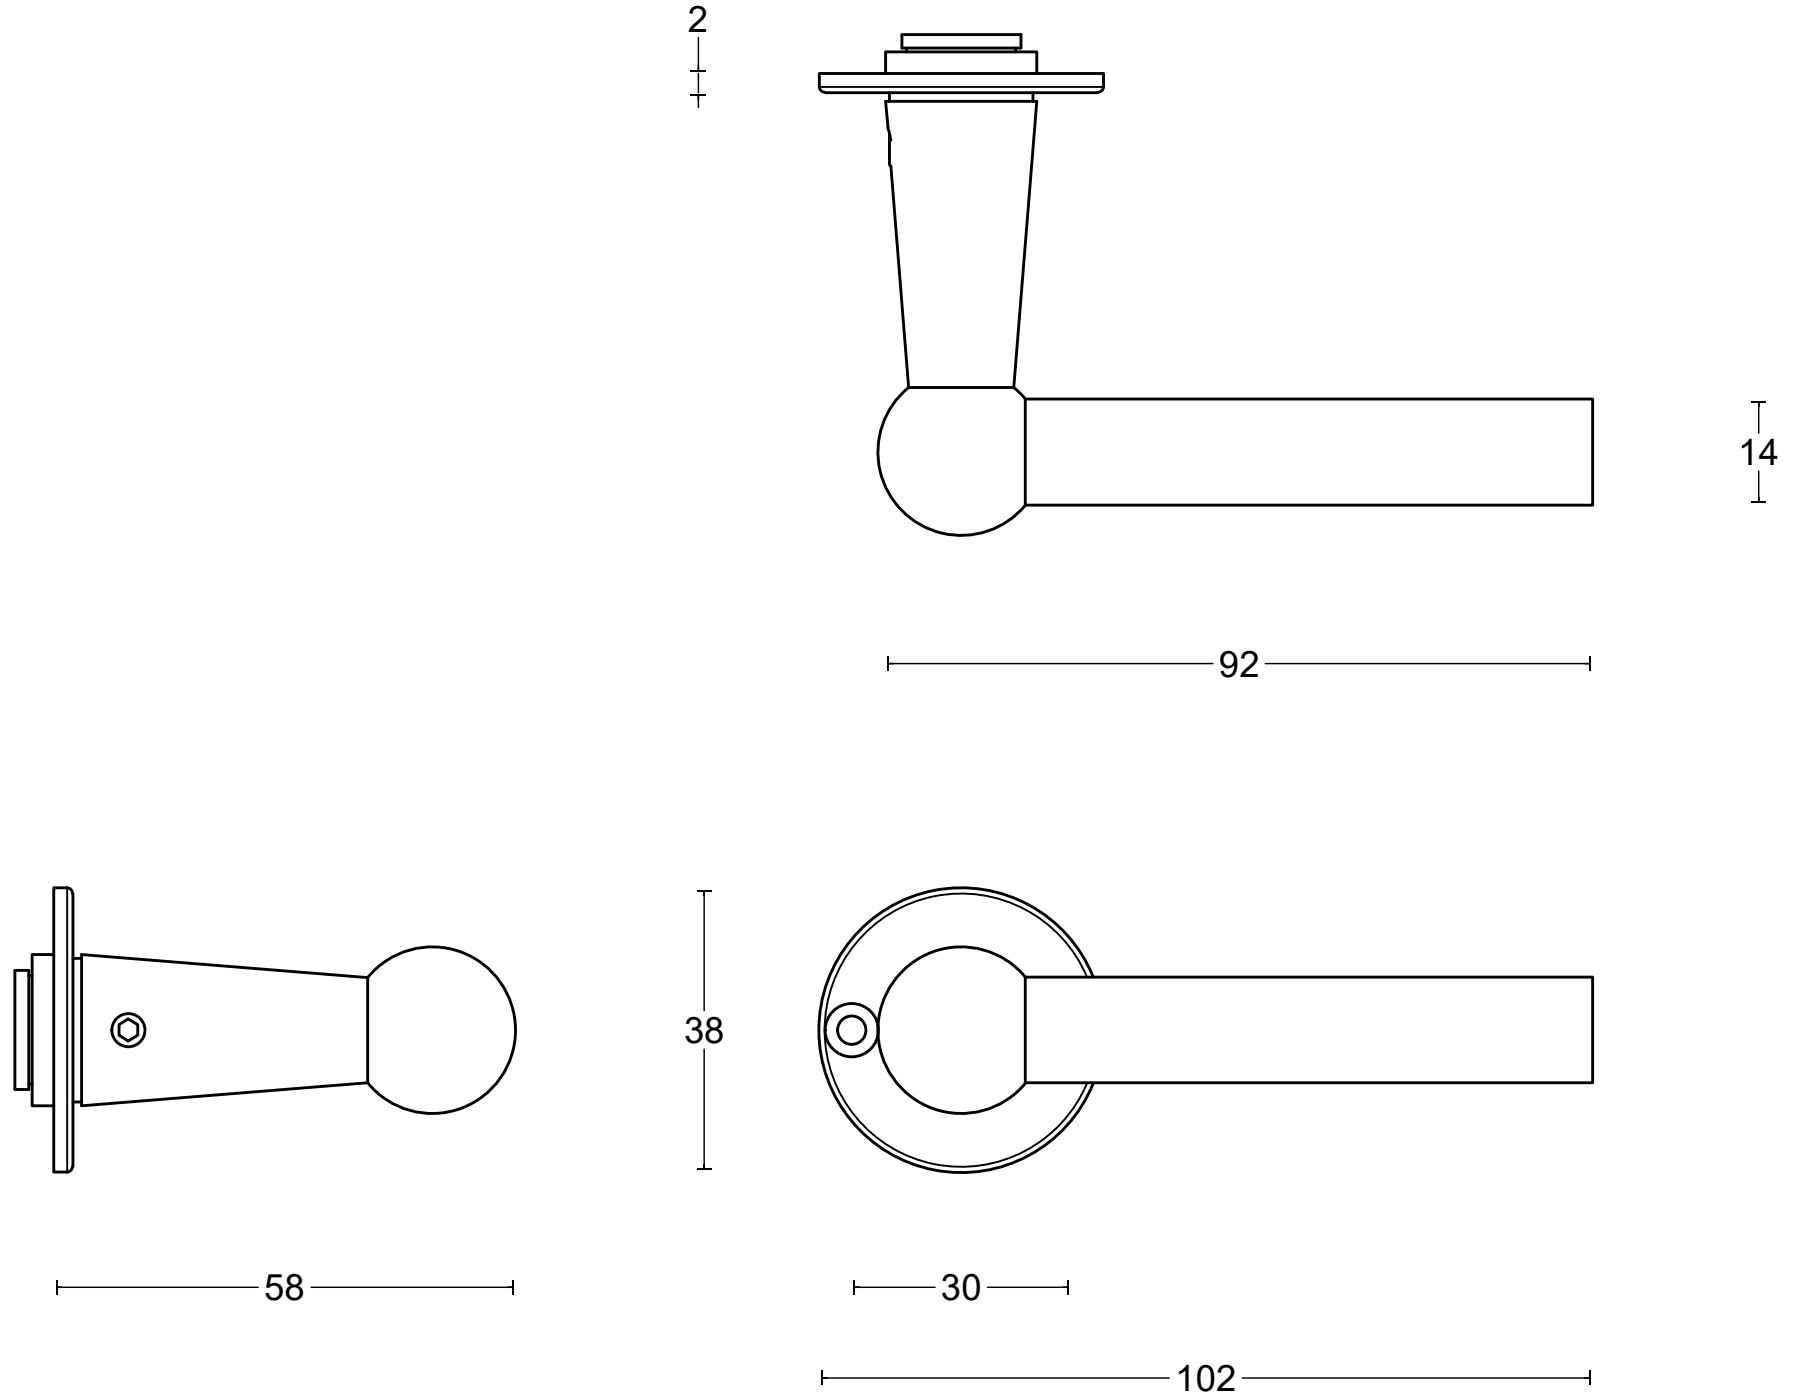

TIMELESS 1910LMRR38

solid unsprung lever handle
on rose

<p>FORMANI®</p> <p>FORMANI HOLLAND B.V. EUROPALAAN 12 6199 AB MAASTRICHT-AIRPORT NL T +31 (0)43 308 90 00 INFO@FORMANI.COM WWW.FORMANI.COM</p>	Type :	Version:
	TIMELESS 1910LMRR38	V01
	Description: solid unsprung lever handle on rose	
Formani filename: 0301D012_1910LMRR38_V02.dwg		
Drawn by: Christian Brimbois		
Creation date: 4-11-2022		