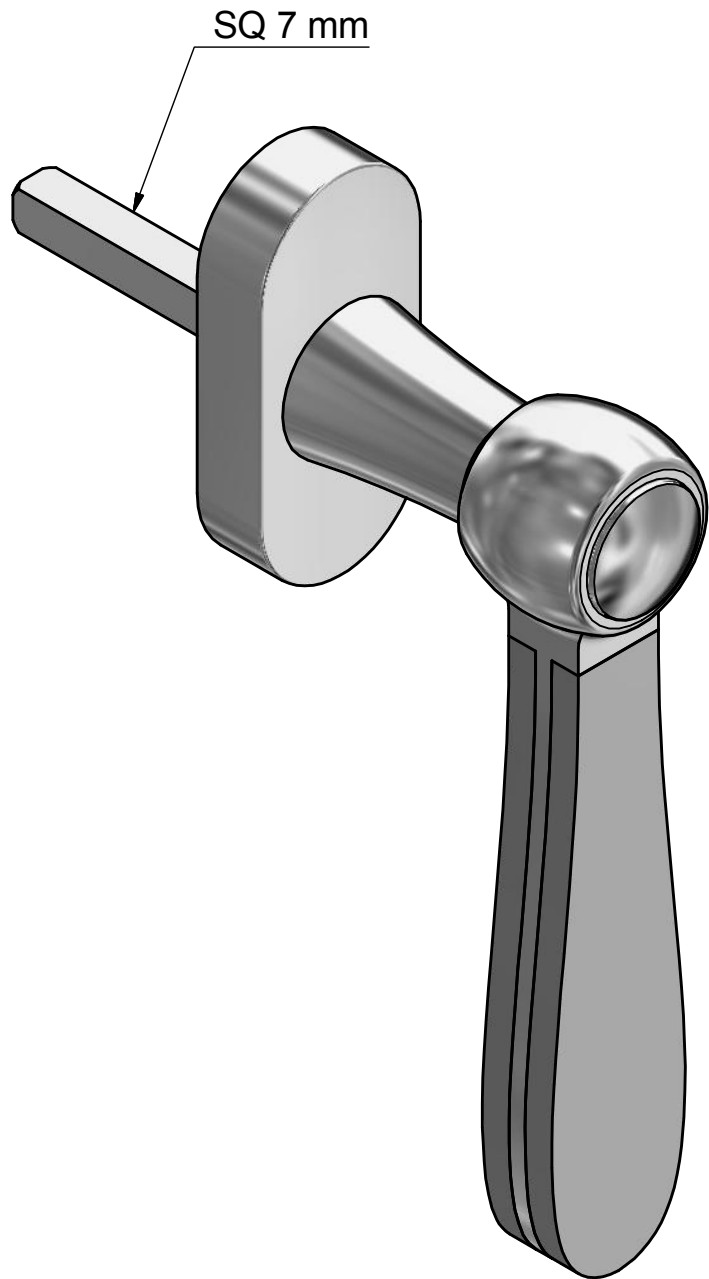

# LZ100MA-DK-O

non-locking tilt and turn  
window handle  
stainless steel or brass

<h2>FORMANI®</h2>		Part number:	
		Description:	
Doc no.:	3403D001 LZ100MA-DK-O V01.dwg	<h1>LZ100MA-DK-O</h1>	Format:
Drawn by:	Christian Brimbois		Creation date:
FORMANI HOLLAND B.V. EUROPALAAN 12 6199 AB MAASTRICHT-AIRPORT NL T +31 (0)43 308 90 00 INFO@FORMANI.COM FORMANI.COM		<h1>A3</h1>	