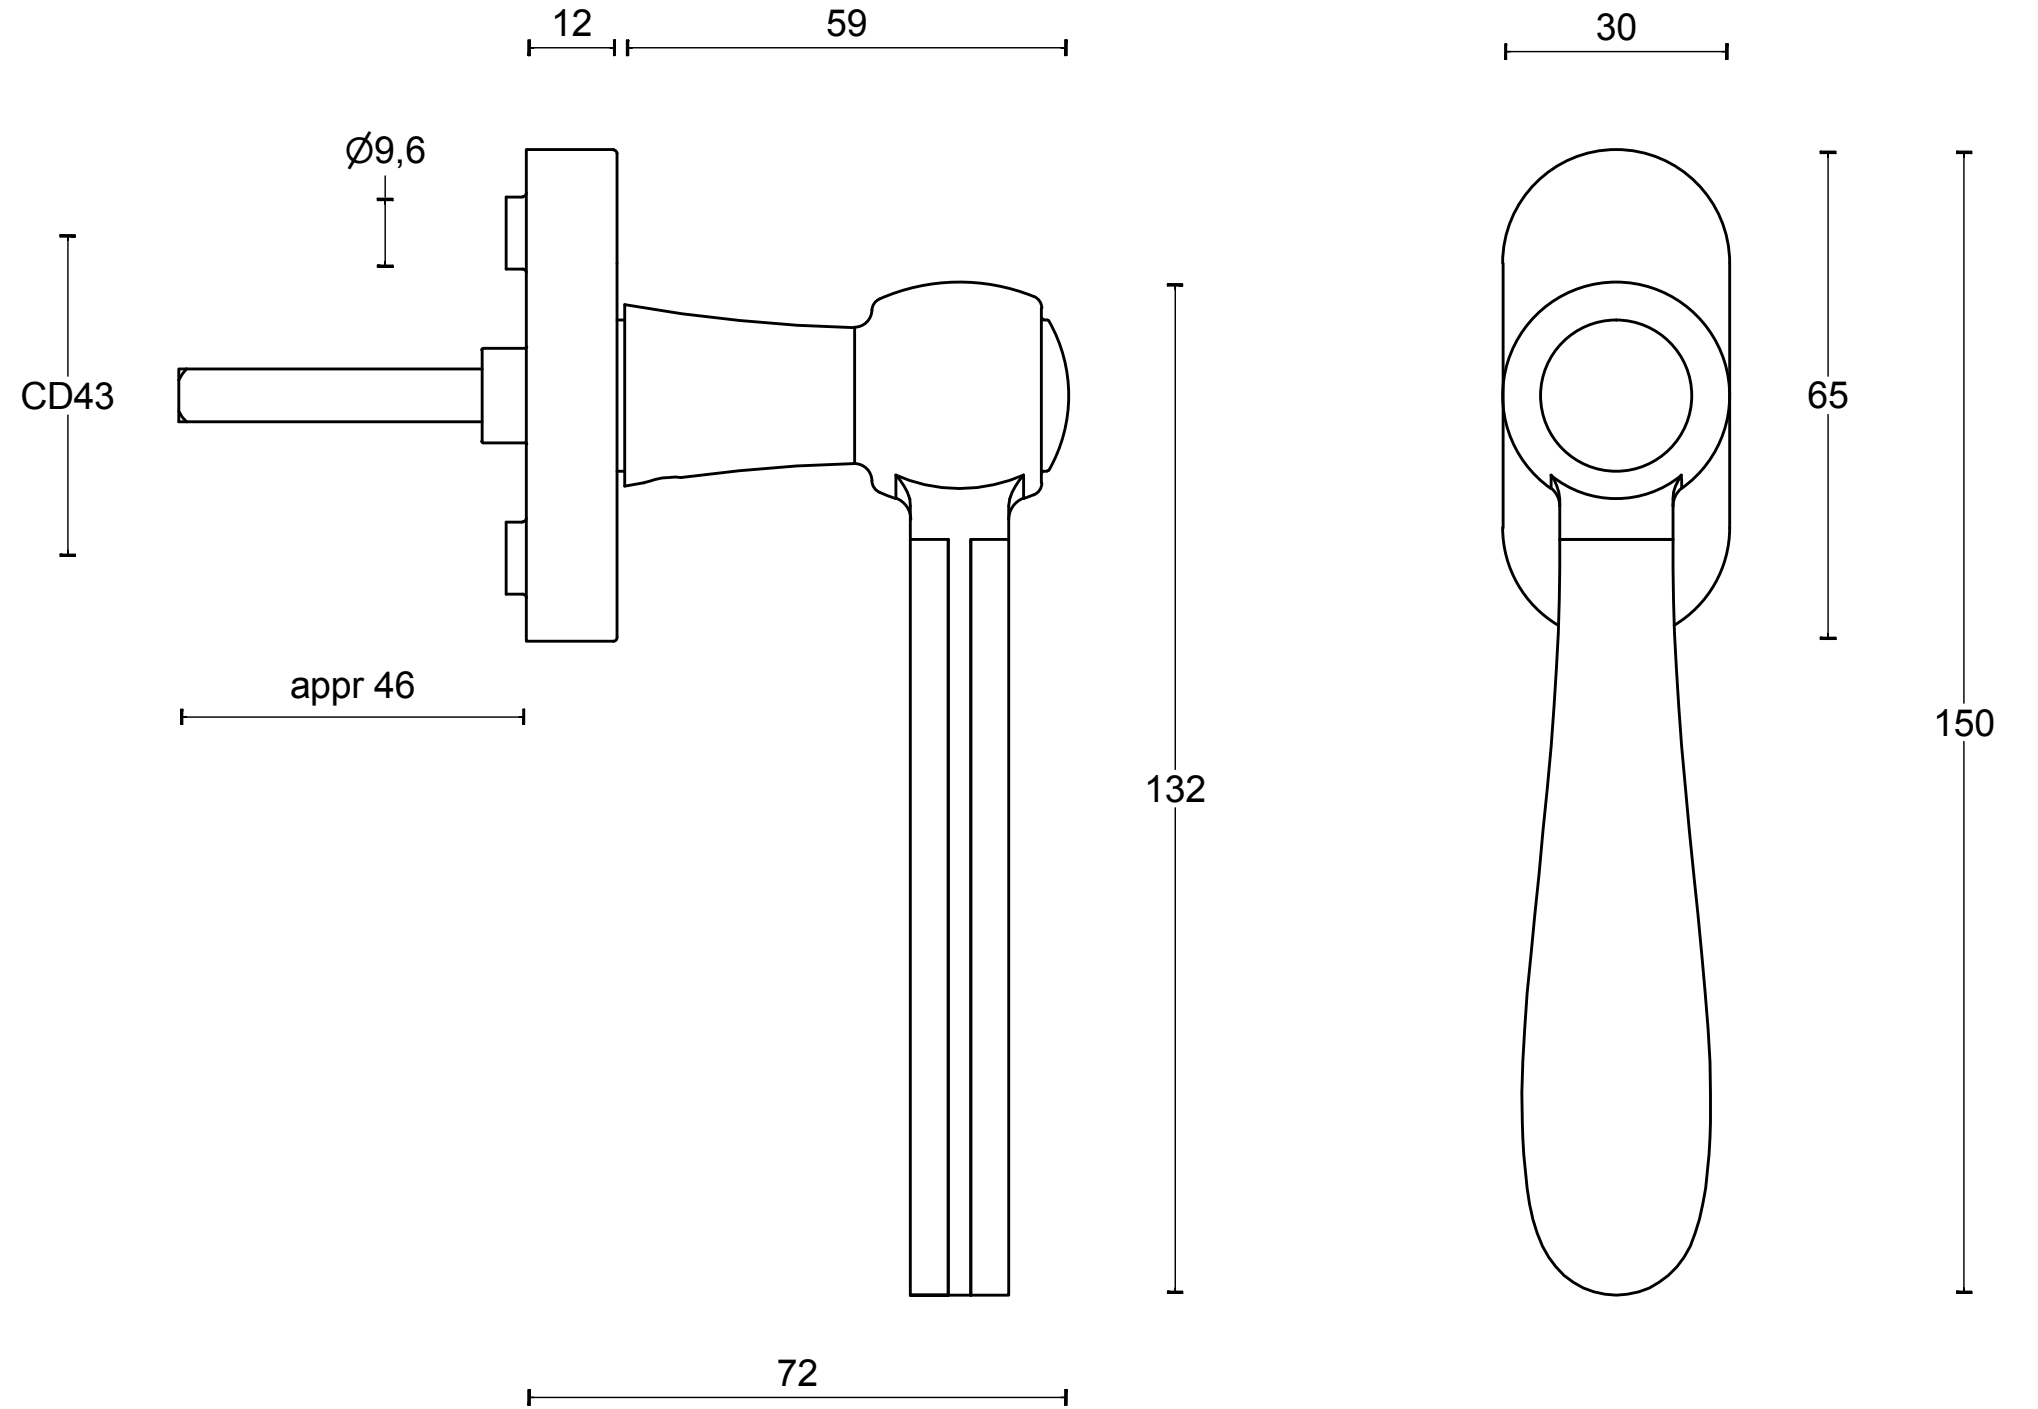

# LZ100MA-DK-O

non-locking tilt and turn  
window handle  
stainless steel or brass

<h2>FORMANI®</h2>		Part number:	
		Description:	
Doc no.:	3403D001 LZ100MA-DK-O V01.dwg	<h1>LZ100MA-DK-O</h1>	Format:
Drawn by:	Christian Brimbois		Creation date:
FORMANI HOLLAND B.V. EUROPALAAN 12 6199 AB MAASTRICHT-AIRPORT NL T +31 (0)43 308 90 00 INFO@FORMANI.COM FORMANI.COM		<h1>A3</h1>	