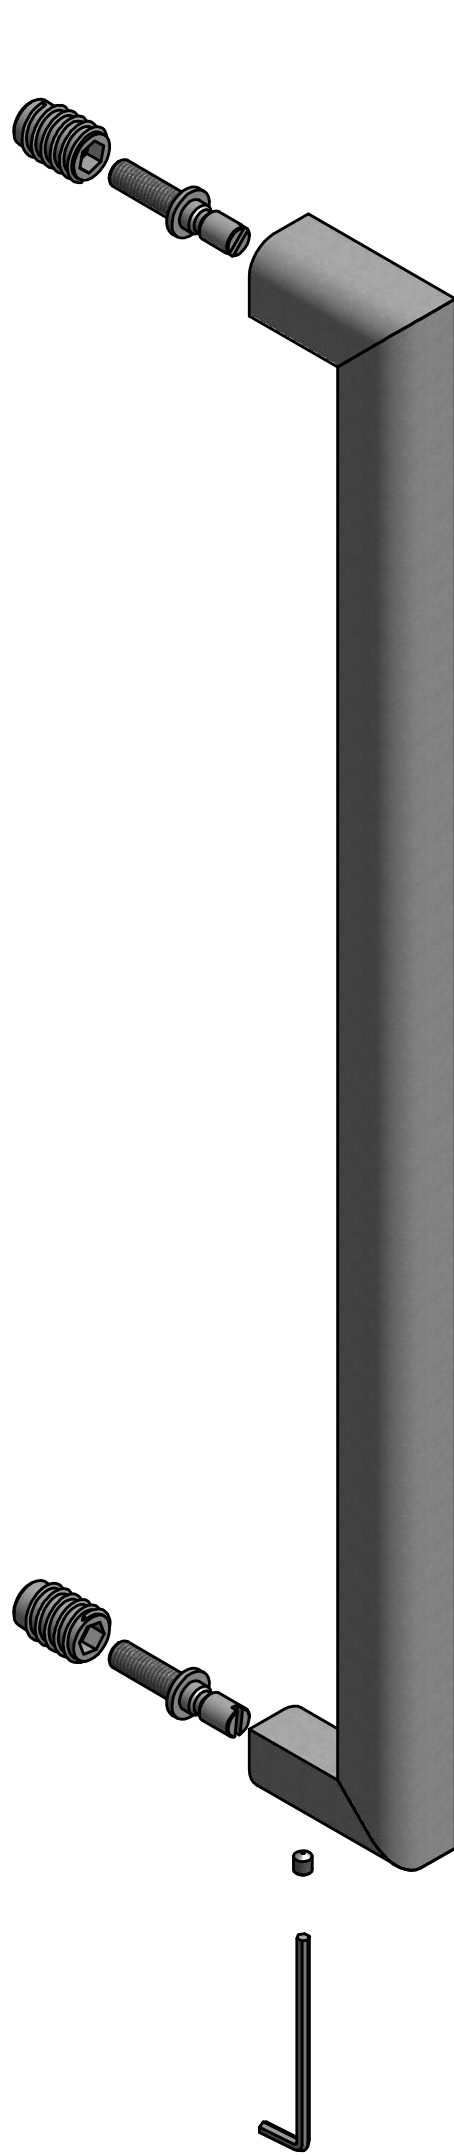

PB423 NP

solid pull handle
concealed fixing
stainless steel

22

22

502

CD480

22

55

FORMANI [®]		Part number:	
		Description:	
Doc no.: 2701G003 PB423 NP V02.dwg	PB423 NP		Format:
Drawn by: Christian Brimbois Creation date: 27-3-2013			A3
Formani Holland B.V. · Amerikalaan 55 · 6199 AE Maastricht Airport · tel: +31 (0)43 308 90 00 · www.formani.nl · info@formani.nl			