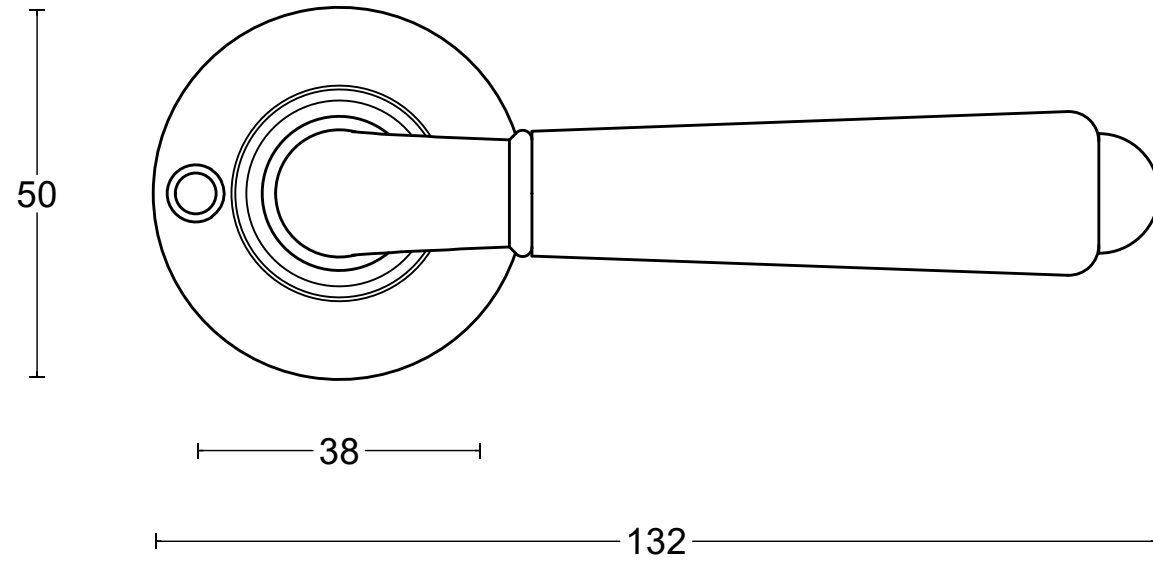

# TIMELESS 1952GRR50

solid sprung lever handle  
attached to rose

<p><b>FORMANI®</b></p> <p>FORMANI HOLLAND B.V. EUROPALAAN 12 6199 AB MAASTRICHT-AIRPORT NL T +31 (0)43 308 90 00 INFO@FORMANI.COM WWW.FORMANI.COM</p>	Type :	Version:
	TIMELESS 1952GRR50	V01
	Description: solid sprung lever handle attached to rose	
Formani filename: 0301D057_1952GRR50_V02.dwg		
Drawn by: Christian Brimbois		
Creation date: 8-11-2022		