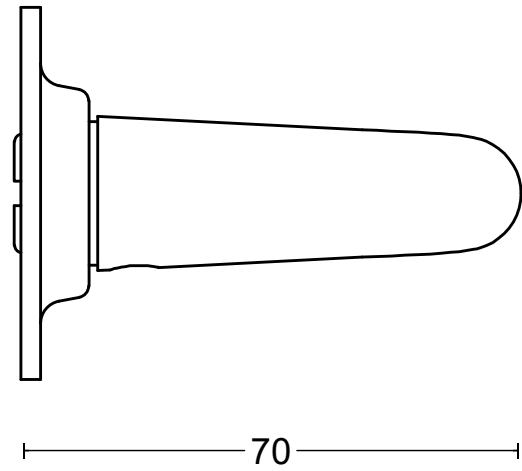

# TIMELESS 1952GRR50

solid sprung lever handle  
attached to rose

<p><b>FORMANI®</b></p> <p>FORMANI HOLLAND B.V. EUROPALAAN 12 6199 AB MAASTRICHT-AIRPORT NL T +31 (0)43 308 90 00 INFO@FORMANI.COM WWW.FORMANI.COM</p>	Type :	Version:
	TIMELESS 1952GRR50	V01
	Description: solid sprung lever handle attached to rose	
Formani filename: 0301D057_1952GRR50_V02.dwg		
Drawn by: Christian Brimbois		
Creation date: 8-11-2022		