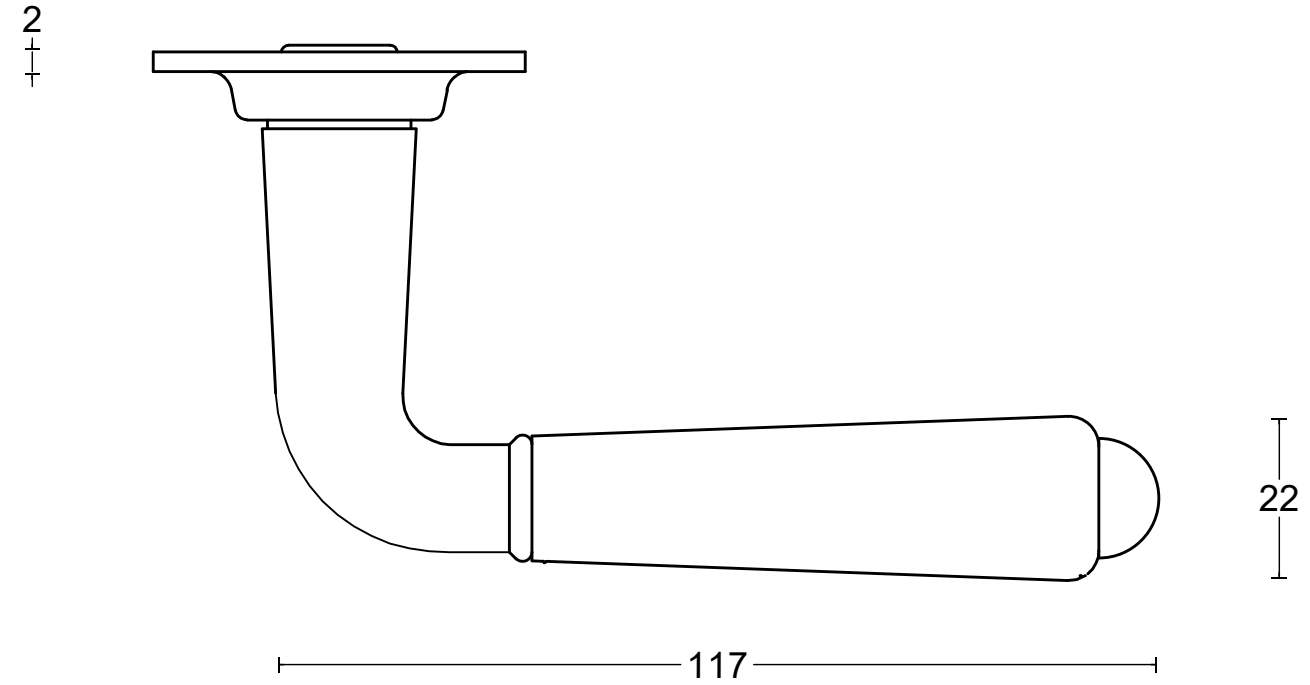

# TIMELESS 1952GRR50

solid sprung lever handle  
attached to rose

<p><b>FORMANI®</b></p> <p>FORMANI HOLLAND B.V. EUROPALAAN 12 6199 AB MAASTRICHT-AIRPORT NL T +31 (0)43 308 90 00 INFO@FORMANI.COM WWW.FORMANI.COM</p>	Type :	Version:
	TIMELESS 1952GRR50	V01
	Description: solid sprung lever handle attached to rose	
Formani filename: 0301D057_1952GRR50_V02.dwg		
Drawn by: Christian Brimbois		
Creation date: 8-11-2022		