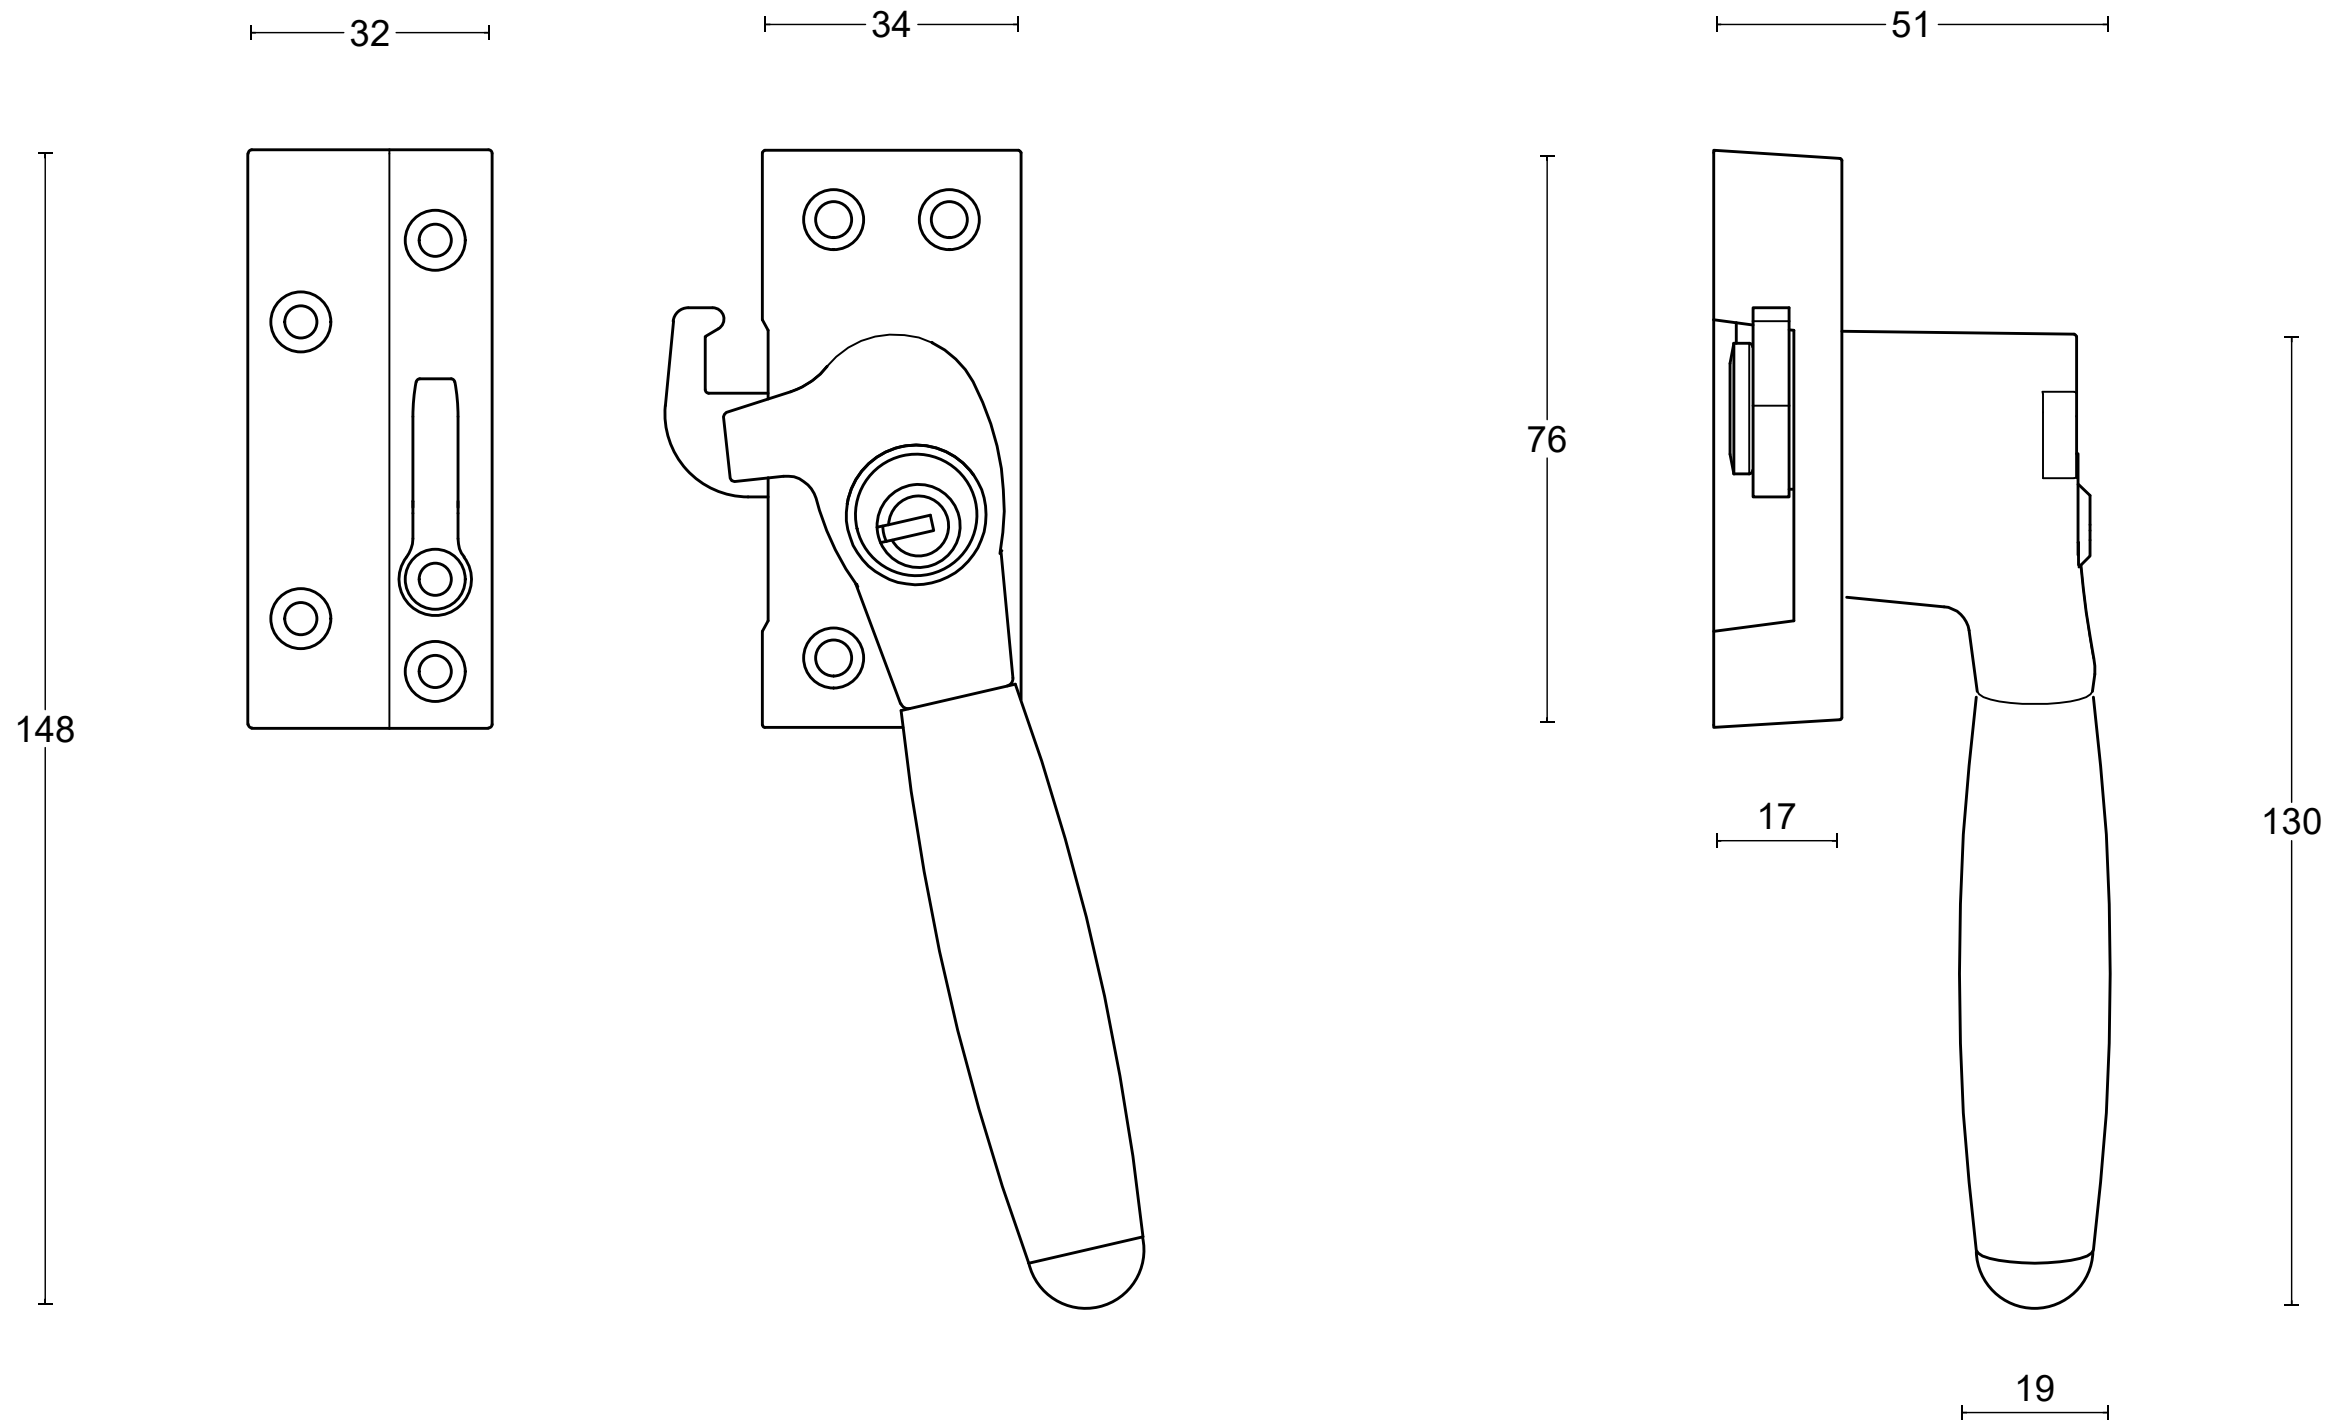

TIMELESS RBA-1932

locking solid casement
fastener for outward
opening window

<p>FORMANI®</p> <p>FORMANI HOLLAND B.V. EUROPALAAN 12 6199 AB MAASTRICHT-AIRPORT NL T +31 (0)43 308 90 00 INFO@FORMANI.COM WWW.FORMANI.COM</p>	<p>Type :</p> <p>TIMELESS RBA-1932</p>	<p>Version:</p> <p>V02</p>
	<p>Description:</p> <p>locking solid casement fastener for outward opening window</p>	<p>Format</p> <p>A3</p>
	<p>Formani filename: 2003R051_RBA-1932 R_V02.dwg</p> <p>Drawn by: Christian Brimbois</p> <p>Creation date: 11-11-2022</p>	