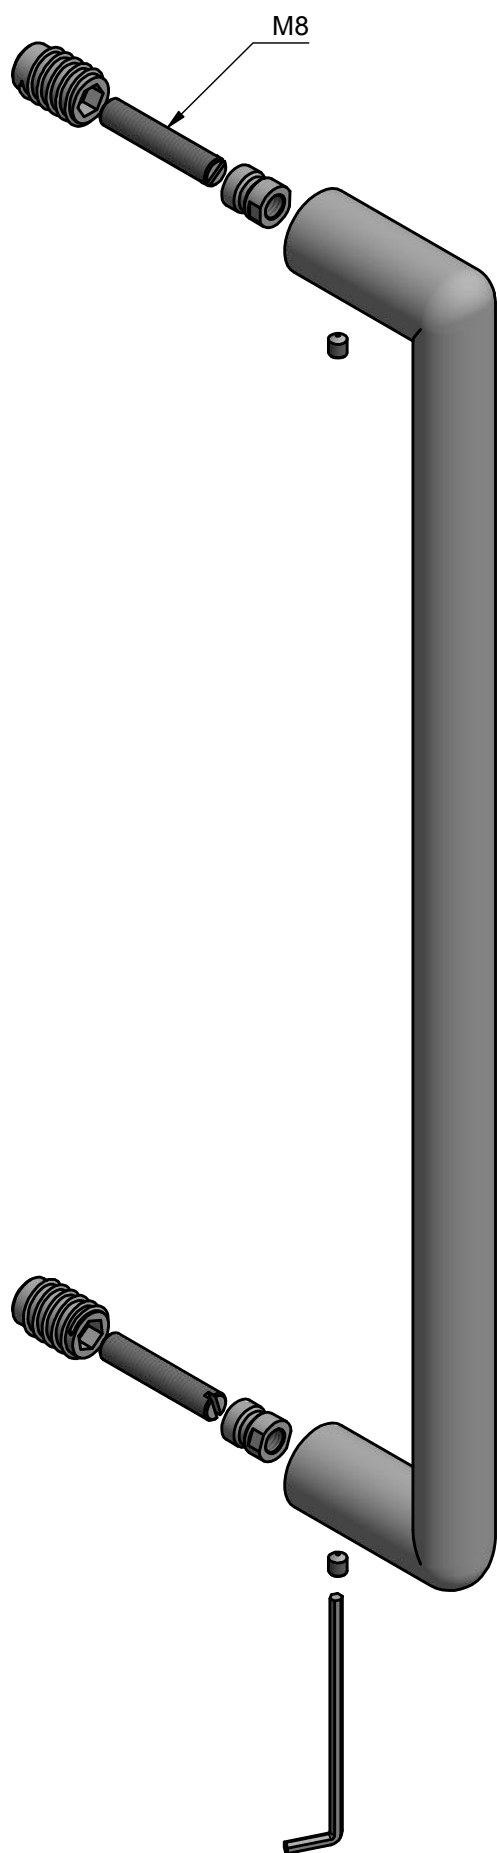

PBI400 NP

solid pull handle
concealed fixing
stainless steel

25

425

25

18

400

42

60

<h1>FORMANI®</h1>		Part number:	
		Description:	
Doc no.: 3601G001 PBI400NP V01.dwg		<h2>PBI400 NP</h2>	Format:
Drawn by: Christian Brimbois	Creation date: 4-12-2018		<h3>A3</h3>
FORMANI HOLLAND B.V. EUROPALAAN 12 6199 AB MAASTRICHT-AIRPORT NL T +31 (0)43 308 90 00 INFO@FORMANI.COM FORMANI.COM			