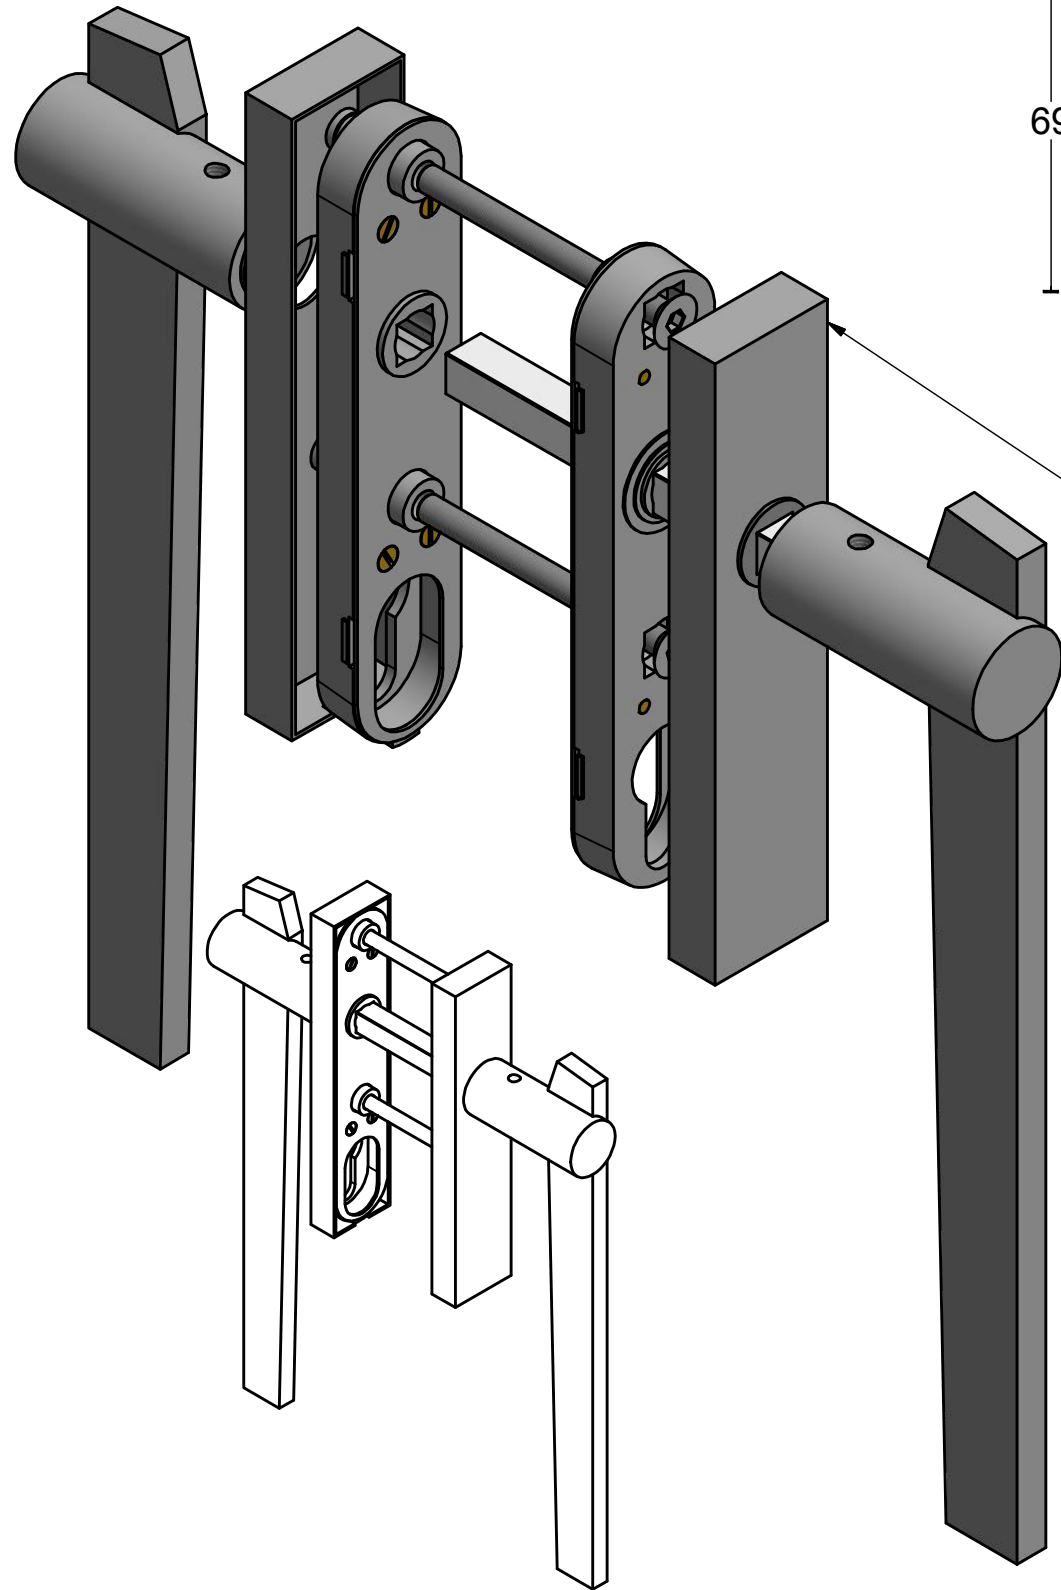

TENSE BB230PA

pair of solid lift-up
door handle
stainless steel

FORMANI®		Part number:	
		Description: TENSE BB230PA	
Doc no.: 3301Z001 TENSE BB230PA V01.dwg	Drawn by: Christian Brimbois	Creation date: 17-3-2016	Format: A3
FORMANI HOLLAND B.V. EUROPALAAN 12 6199 AB MAASTRICHT-AIRPORT NL T +31 (0)43 308 90 00 INFO@FORMANI.COM FORMANI.COM			