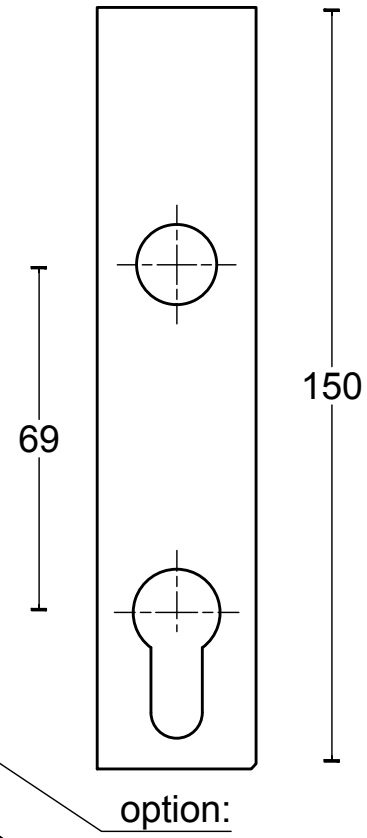

TENSE BB230PA

pair of solid lift-up
door handle
stainless steel

FORMANI®		Part number:	
		Description: TENSE BB230PA	
Doc no.: 3301Z001 TENSE BB230PA V01.dwg	Drawn by: Christian Brimbois	Creation date: 17-3-2016	Format: A3
FORMANI HOLLAND B.V. EUROPALAAN 12 6199 AB MAASTRICHT-AIRPORT NL T +31 (0)43 308 90 00 INFO@FORMANI.COM FORMANI.COM			