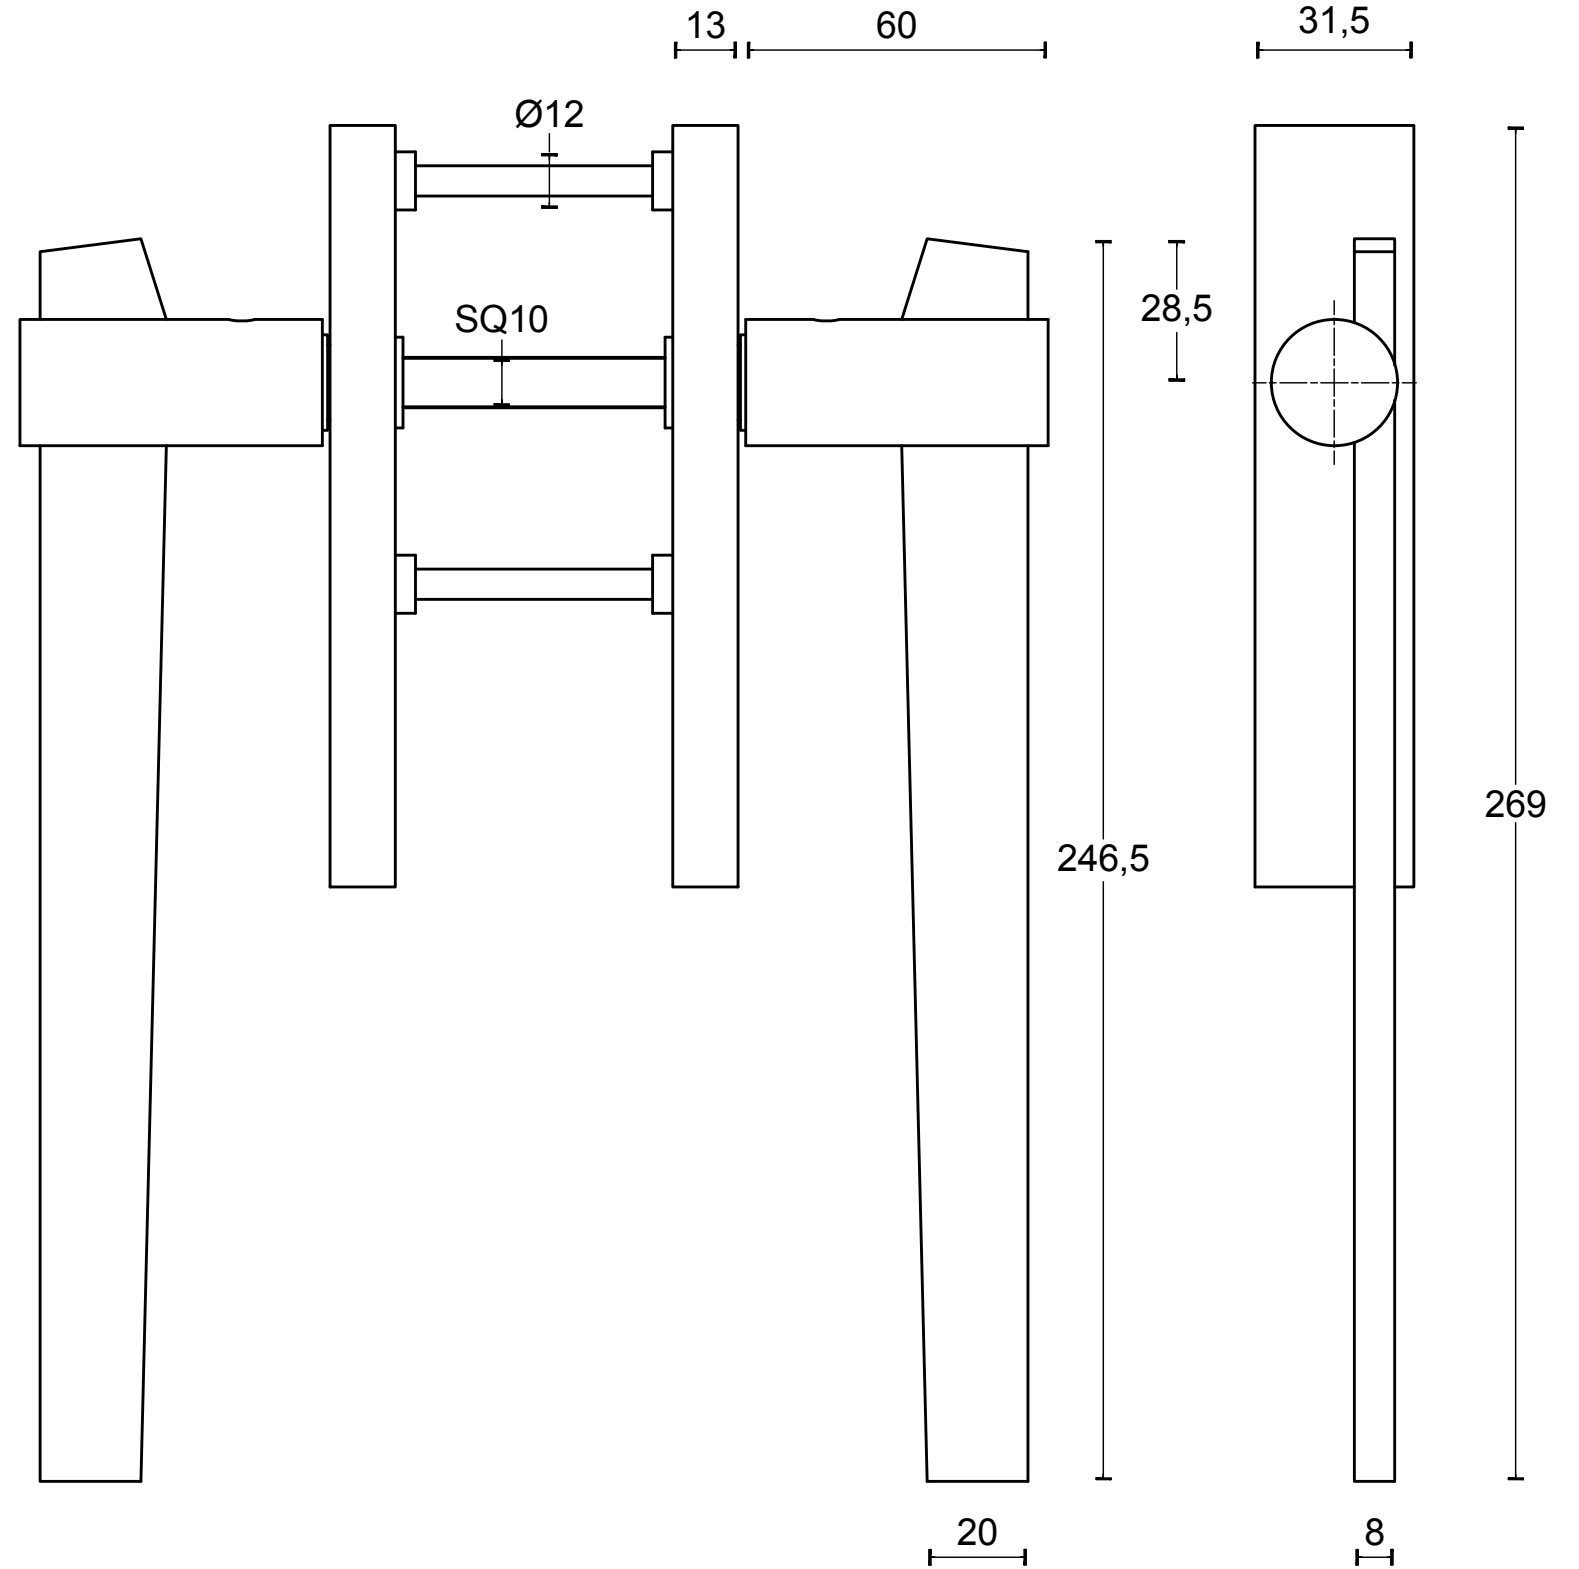

TENSE BB230PA

pair of solid lift-up
door handle
stainless steel

FORMANI®		Part number:	
		Description: TENSE BB230PA	
Doc no.: 3301Z001 TENSE BB230PA V01.dwg	Drawn by: Christian Brimbois	Creation date: 17-3-2016	Format: A3
FORMANI HOLLAND B.V. EUROPALAAN 12 6199 AB MAASTRICHT-AIRPORT NL T +31 (0)43 308 90 00 INFO@FORMANI.COM FORMANI.COM			