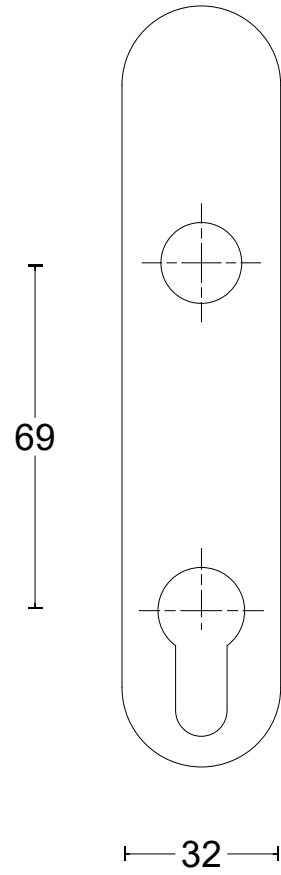

# RIVIO GL231PAY

pair of solid lift-up hardware  
for sliding doors  
stainless steel

<p><b>FORMANI®</b></p> <p>FORMANI HOLLAND B.V. EUROPALAAN 12 6199 AB MAASTRICHT-AIRPORT NL T +31 (0)43 308 90 00 INFO@FORMANI.COM WWW.FORMANI.COM</p>	<p>Type : <b>RIVIO GL231PAY</b></p>	<p>Version: V01</p>
<p>Formani filename: 4101Z002_3Y_GL231PAY_V01.dwg</p> <p>Drawn by: Semih Aslan</p> <p>Creation date: 11-3-2026</p>	<p>Description: pair of solid lift-up hardware for sliding doors stainless steel</p>	<p>Format <b>A3</b></p>