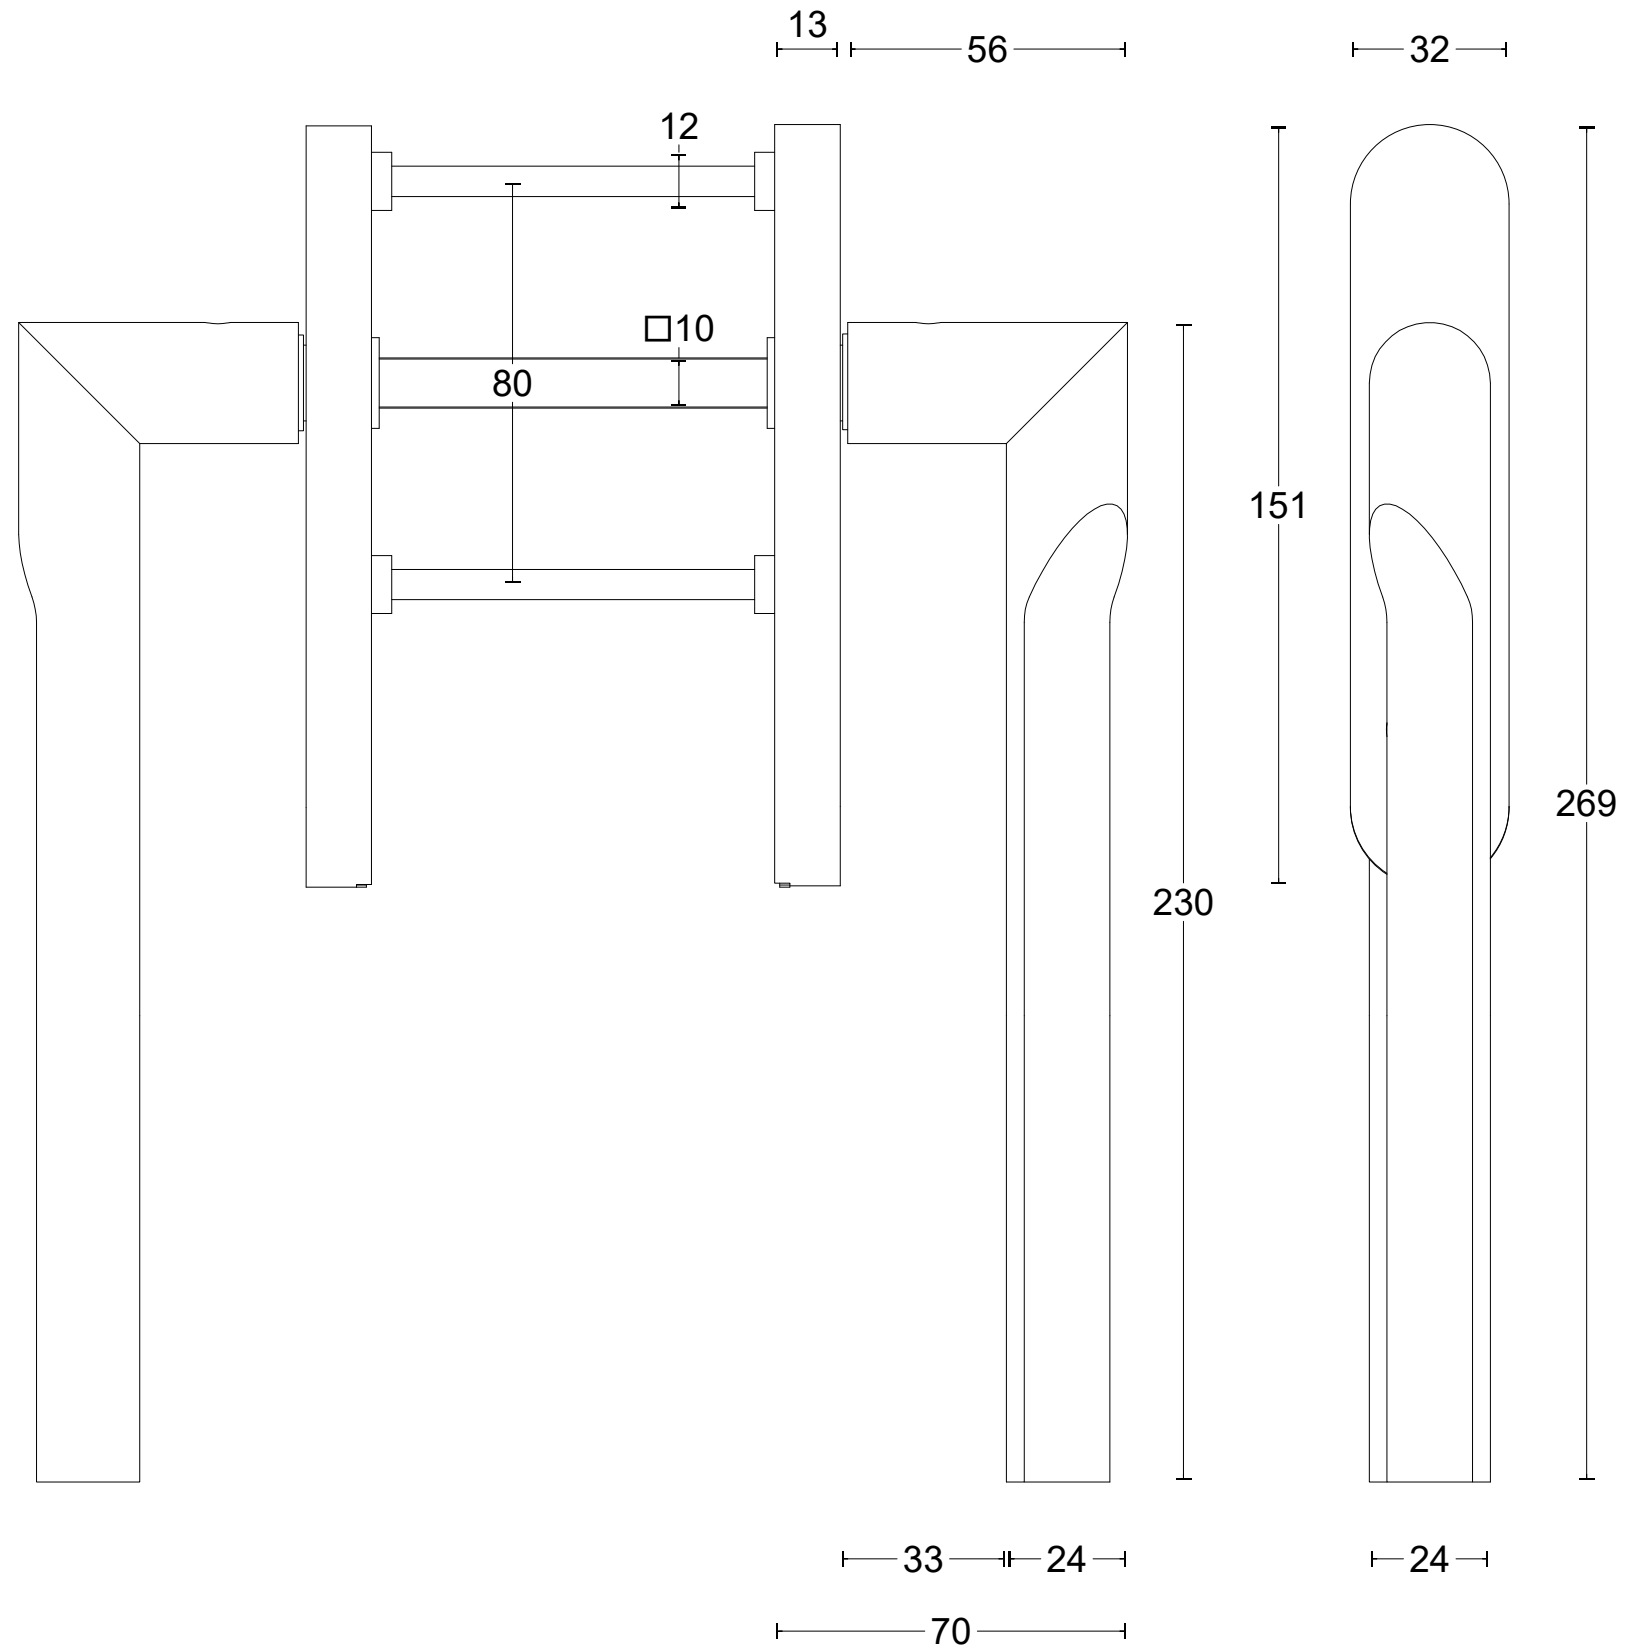

# RIVIO GL231PAY

pair of solid lift-up hardware  
for sliding doors  
stainless steel

<p><b>FORMANI®</b></p> <p>FORMANI HOLLAND B.V. EUROPALAAN 12 6199 AB MAASTRICHT-AIRPORT NL T +31 (0)43 308 90 00 INFO@FORMANI.COM WWW.FORMANI.COM</p>	<p>Type : <b>RIVIO GL231PAY</b></p>	<p>Version: V01</p>
<p>Formani filename: 4101Z002_3Y_GL231PAY_V01.dwg</p> <p>Drawn by: Semih Aslan</p> <p>Creation date: 11-3-2026</p>	<p>Description: pair of solid lift-up hardware for sliding doors stainless steel</p>	<p>Format <b>A3</b></p>