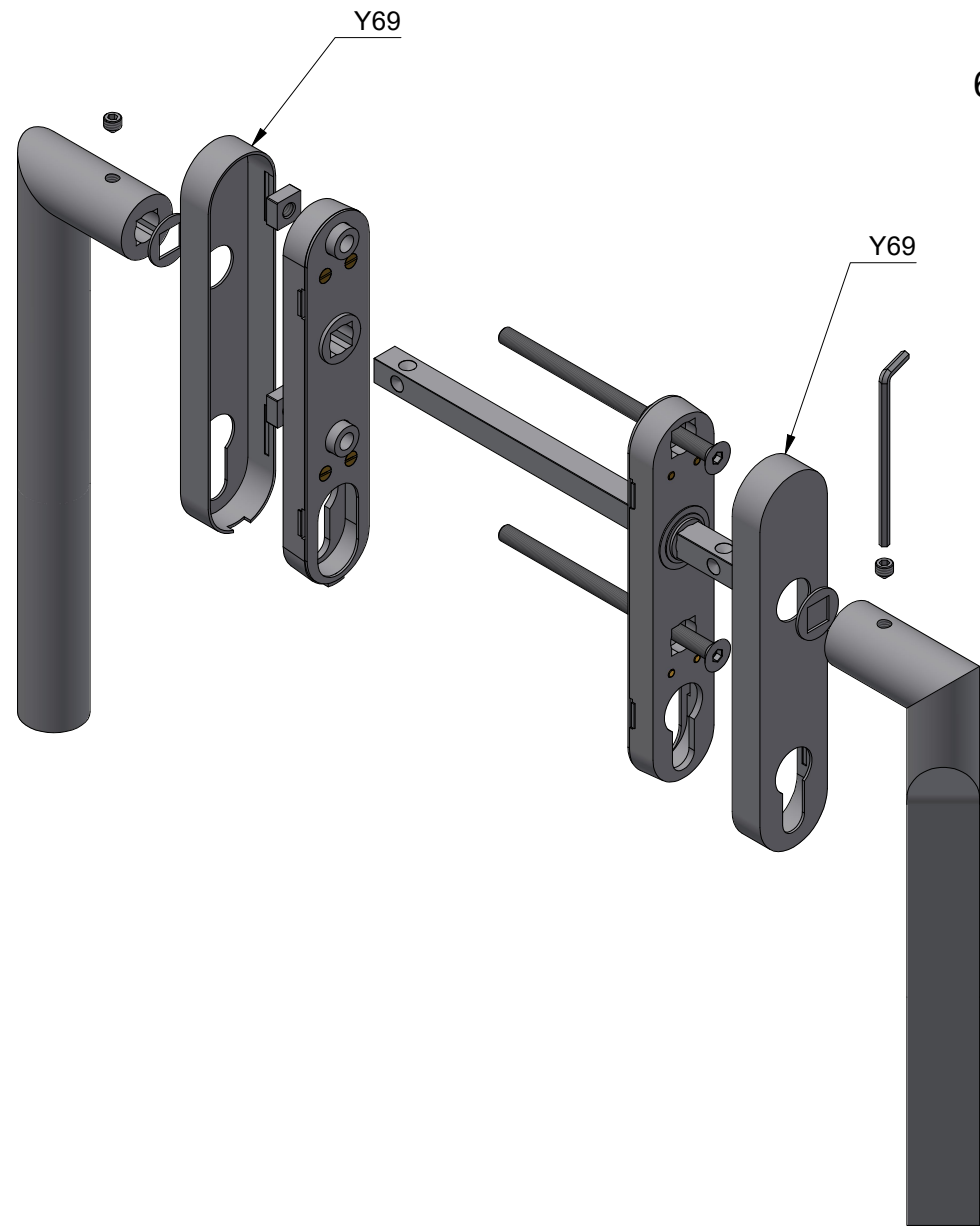

# RIVIO GL231PAY

pair of solid lift-up hardware  
for sliding doors  
stainless steel

<p><b>FORMANI®</b></p> <p>FORMANI HOLLAND B.V. EUROPALAAN 12 6199 AB MAASTRICHT-AIRPORT NL T +31 (0)43 308 90 00 INFO@FORMANI.COM WWW.FORMANI.COM</p>	<p>Type : <b>RIVIO GL231PAY</b></p>	<p>Version: V01</p>
<p>Formani filename: 4101Z002_3Y_GL231PAY_V01.dwg</p> <p>Drawn by: Semih Aslan</p> <p>Creation date: 11-3-2026</p>	<p>Description: pair of solid lift-up hardware for sliding doors stainless steel</p>	<p>Format <b>A3</b></p>