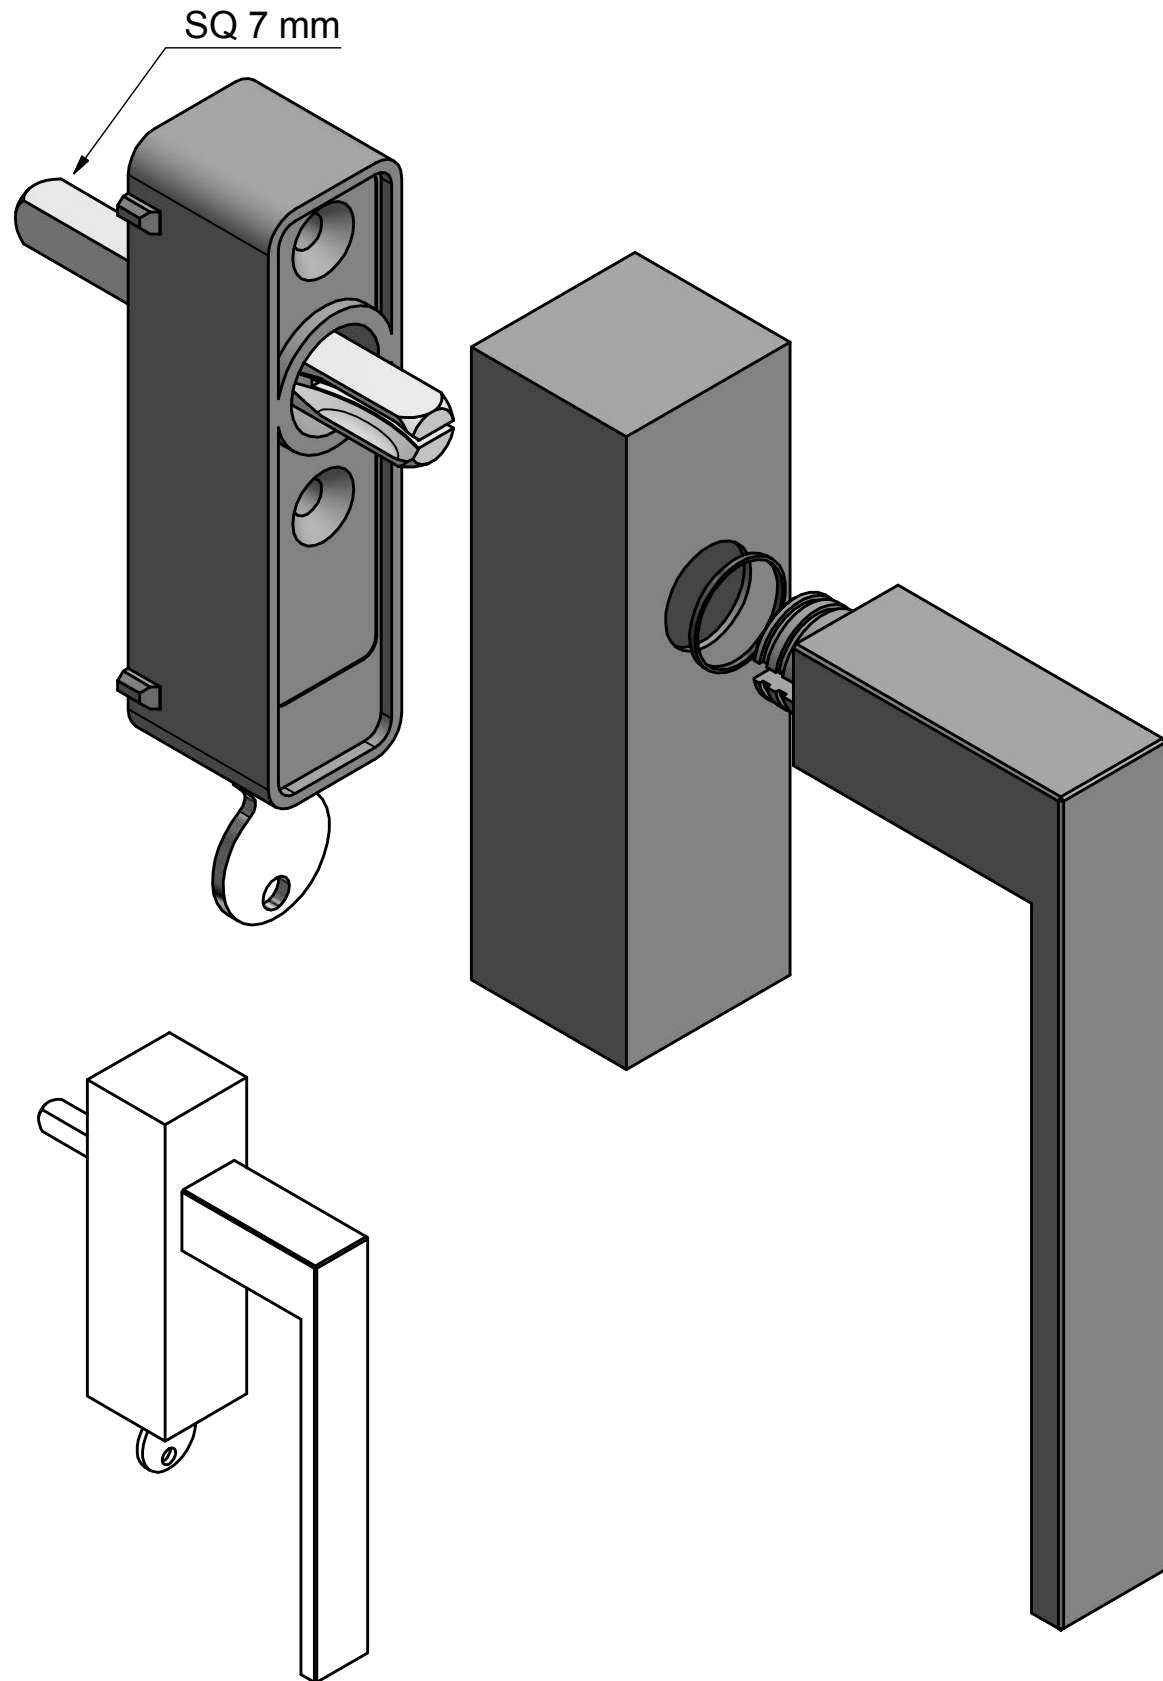

LSQII-DKLOCK

locking tilt and turn
window handle
stainless steel

<h2>FORMANI®</h2>		Part number:	
		Description:	
Doc no.:	1503D041 LSQII-DKLOCK V01.dwg	<h1>LSQII-DKLOCK</h1>	Format:
Drawn by:	Christian Brimbois		Creation date:
FORMANI HOLLAND B.V. EUROPALAAN 12 6199 AB MAASTRICHT-AIRPORT NL T +31 (0)43 308 90 00 INFO@FORMANI.COM FORMANI.COM		<h1>A3</h1>	