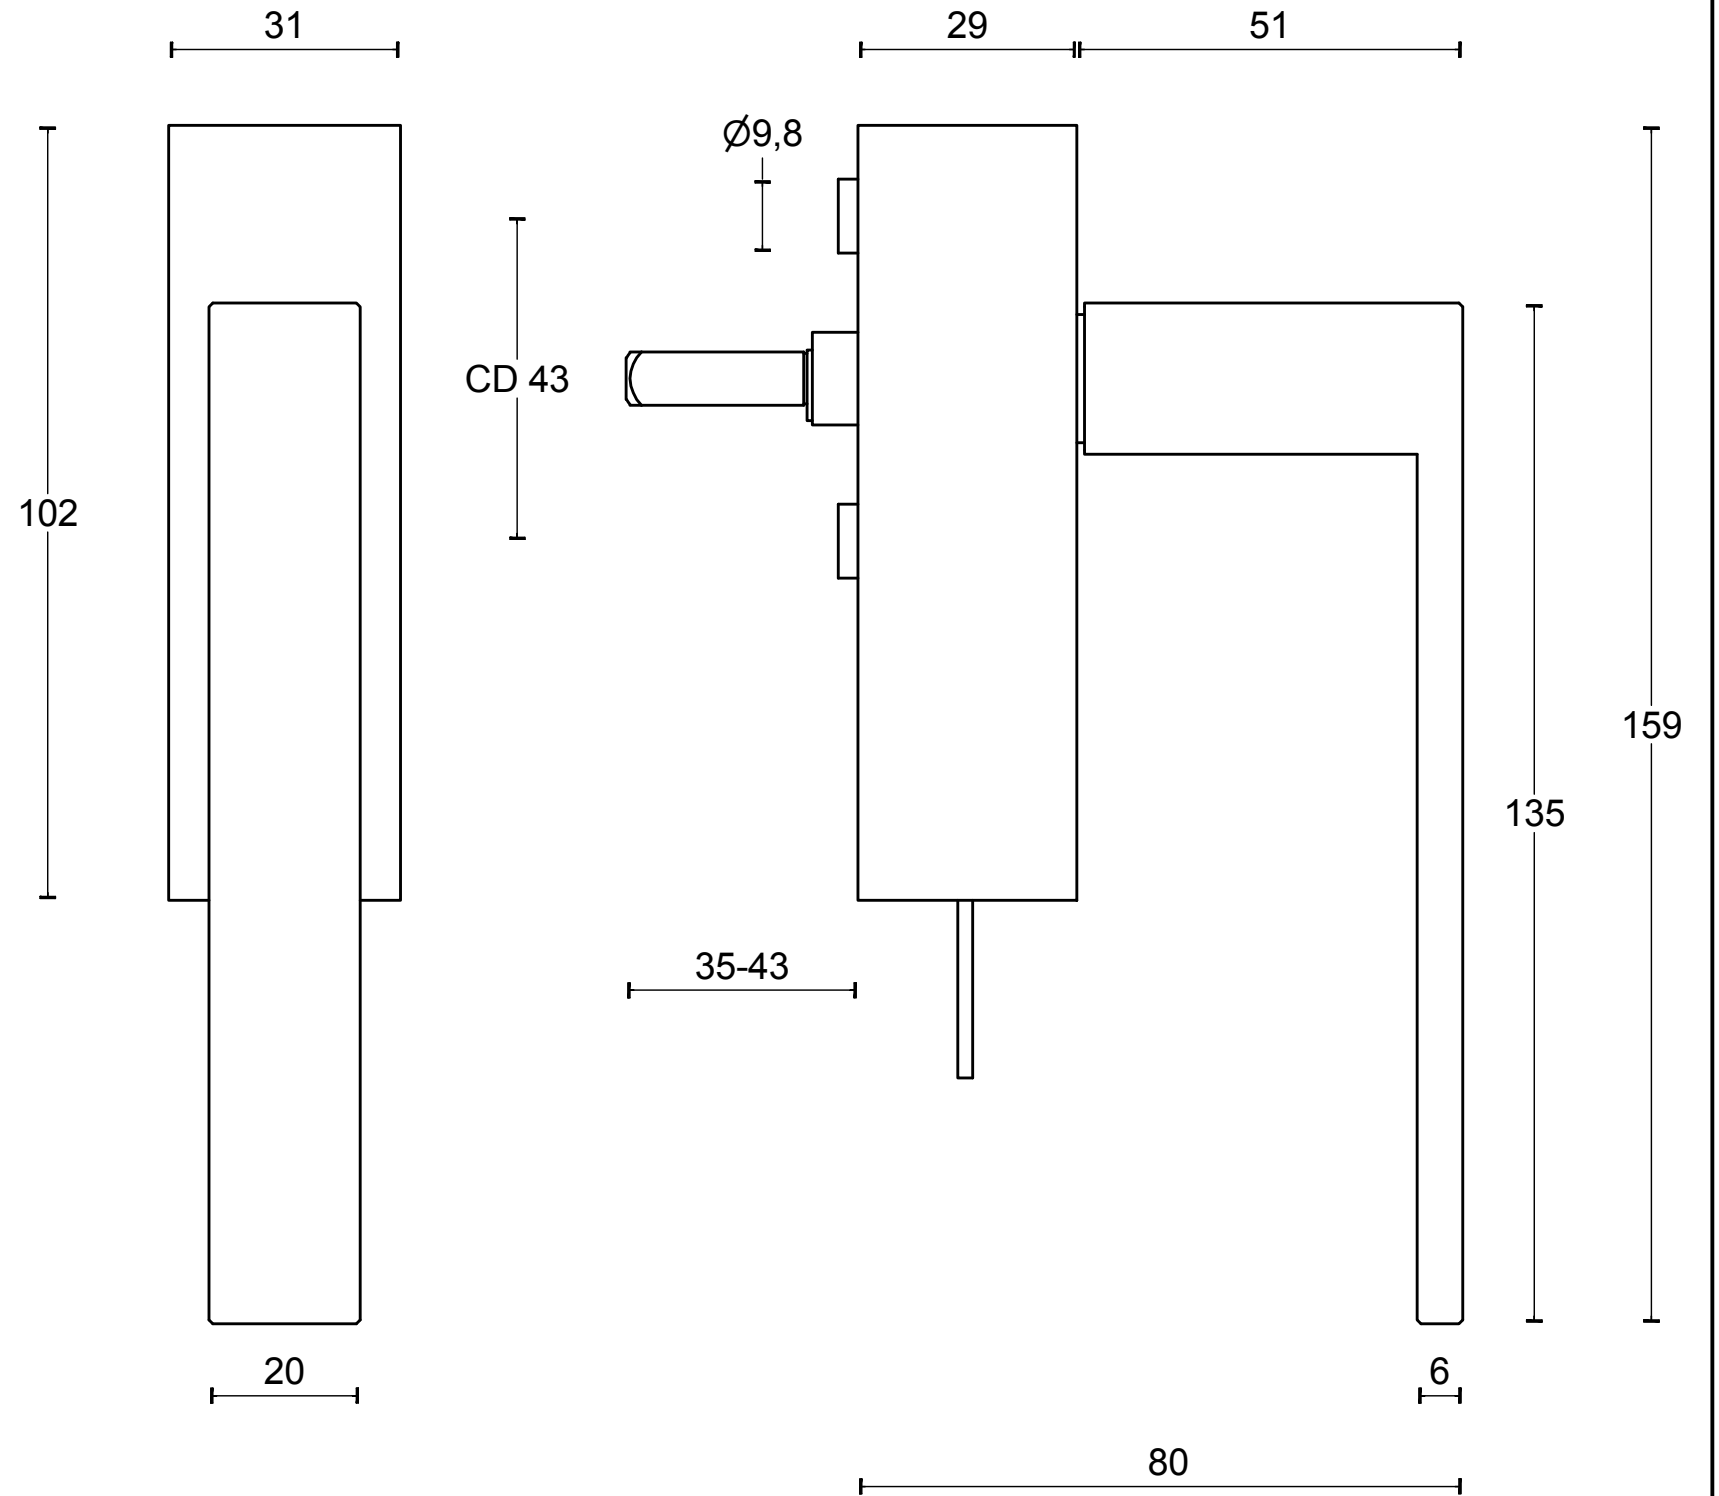

LSQII-DKLOCK

locking tilt and turn
window handle
stainless steel

<h2>FORMANI®</h2>		Part number:	
		Description:	
Doc no.:	1503D041 LSQII-DKLOCK V01.dwg	<h1>LSQII-DKLOCK</h1>	Format:
Drawn by:	Christian Brimbois		Creation date:
FORMANI HOLLAND B.V. EUROPALAAN 12 6199 AB MAASTRICHT-AIRPORT NL T +31 (0)43 308 90 00 INFO@FORMANI.COM FORMANI.COM		<h1>A3</h1>	