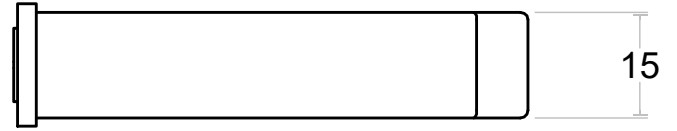

BASICS LBLSDA

sliding door lock rounded

<p>FORMANI[®]</p> <p>FORMANI HOLLAND B.V. EUROPALAAN 12 6199 AB MAASTRICHT-AIRPORT NL T +31 (0)43 308 90 00 INFO@FORMANI.COM WWW.FORMANI.COM</p>	Type :	Version:
	<p>BASICS LBLSDA</p>	
	Description:	Format
Formani filename: 1514LT01_LBLSDA_V01.dwg	sliding door lock rounded	A3
Drawn by: Semih Aslan		
Creation date: 27-11-2025		