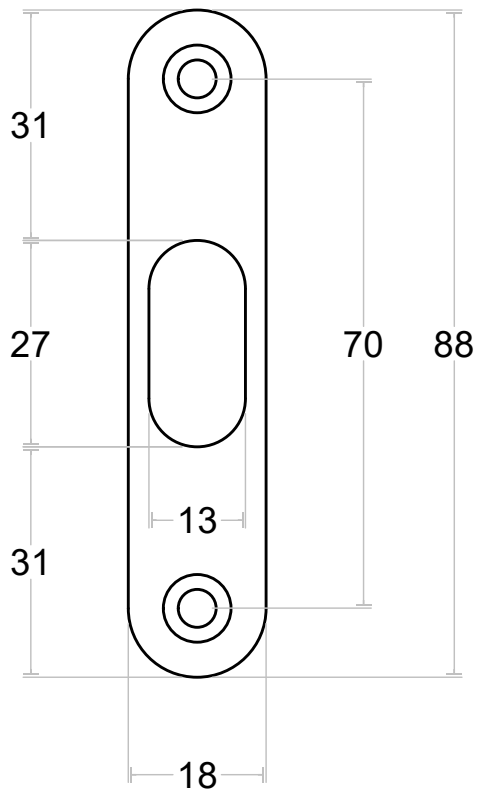

BASICS LBLSDA

sliding door lock rounded

<p>FORMANI[®]</p> <p>FORMANI HOLLAND B.V. EUROPALAAN 12 6199 AB MAASTRICHT-AIRPORT NL T +31 (0)43 308 90 00 INFO@FORMANI.COM WWW.FORMANI.COM</p>	Type :	Version:
	<p>BASICS LBLSDA</p>	
	Description:	Format
Formani filename: 1514LT01_LBLSDA_V01.dwg	sliding door lock rounded	A3
Drawn by: Semih Aslan		
Creation date: 27-11-2025		