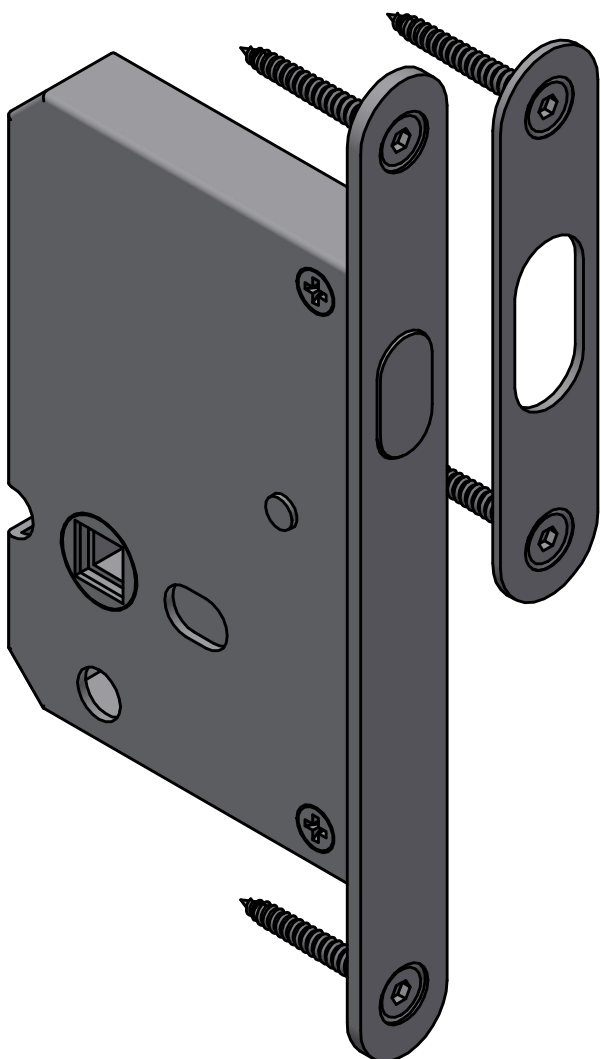

BASICS LBLSDA

sliding door lock rounded

<p>FORMANI[®]</p> <p>FORMANI HOLLAND B.V. EUROPALAAN 12 6199 AB MAASTRICHT-AIRPORT NL T +31 (0)43 308 90 00 INFO@FORMANI.COM WWW.FORMANI.COM</p>	Type :	Version:
	<p>BASICS LBLSDA</p>	
	Description:	Format
Formani filename: 1514LT01_LBLSDA_V01.dwg	sliding door lock rounded	A3
Drawn by: Semih Aslan		
Creation date: 27-11-2025		