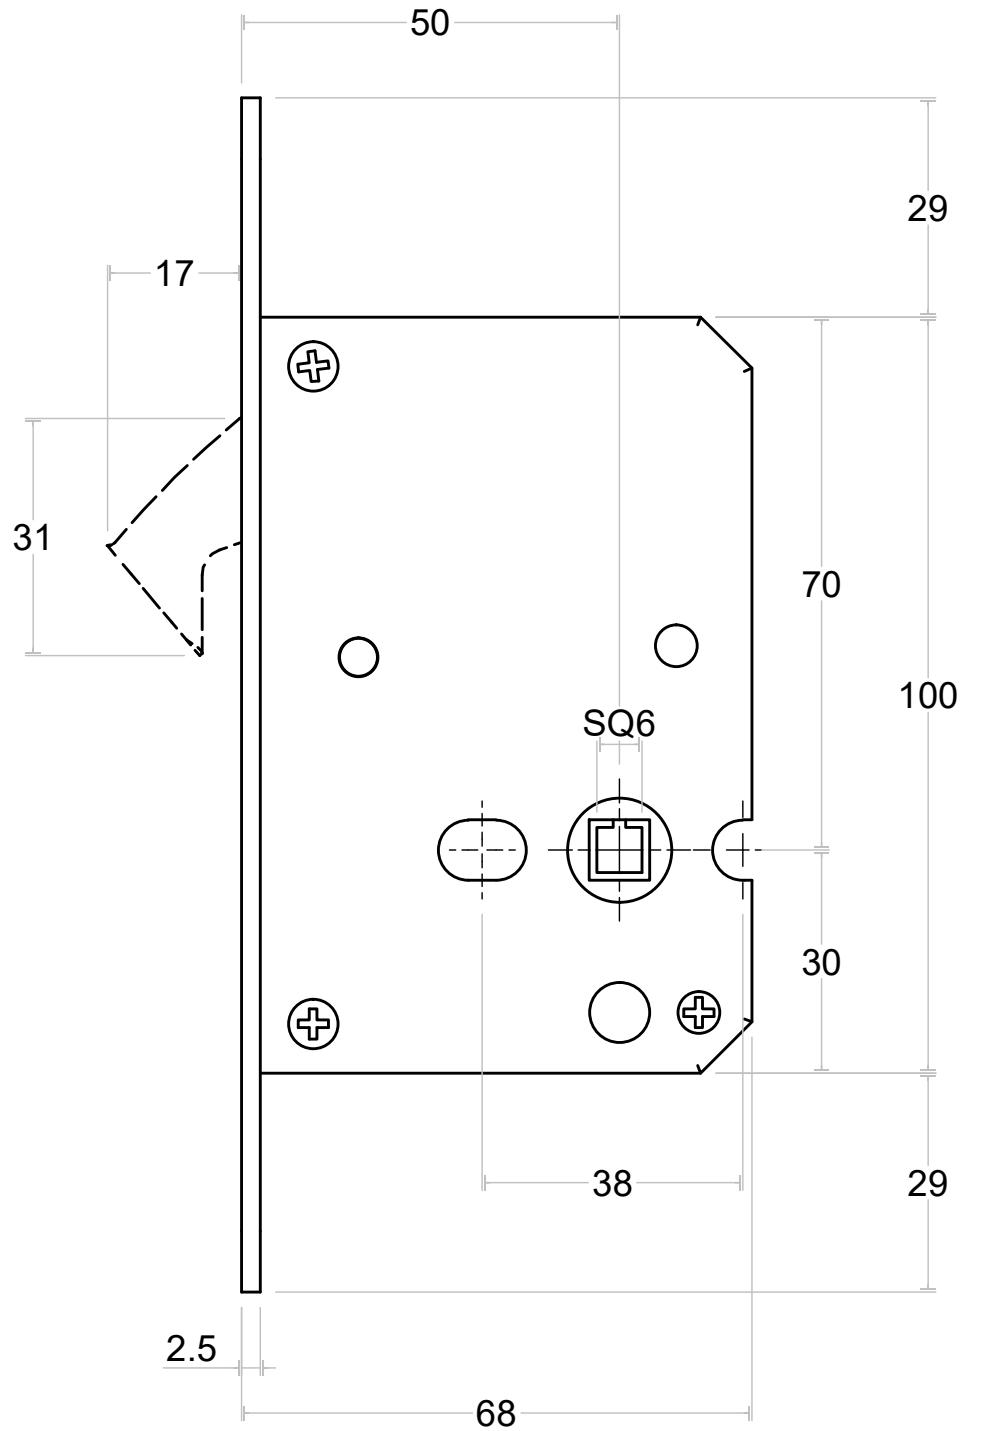

BASICS LBLSDA

sliding door lock rounded

<p>FORMANI[®]</p> <p>FORMANI HOLLAND B.V. EUROPALAAN 12 6199 AB MAASTRICHT-AIRPORT NL T +31 (0)43 308 90 00 INFO@FORMANI.COM WWW.FORMANI.COM</p>	Type :	Version:
	<p>BASICS LBLSDA</p>	
	Description:	Format
Formani filename: 1514LT01_LBLSDA_V01.dwg	sliding door lock rounded	A3
Drawn by: Semih Aslan		
Creation date: 27-11-2025		