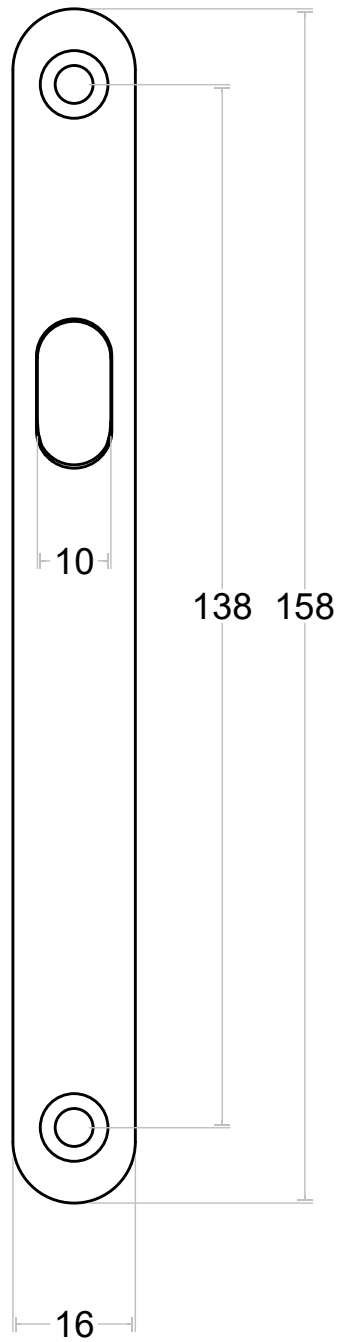

BASICS LBLSDA

sliding door lock rounded

<p>FORMANI[®]</p> <p>FORMANI HOLLAND B.V. EUROPALAAN 12 6199 AB MAASTRICHT-AIRPORT NL T +31 (0)43 308 90 00 INFO@FORMANI.COM WWW.FORMANI.COM</p>	Type :	Version:
	<p>BASICS LBLSDA</p>	
	Description:	Format
Formani filename: 1514LT01_LBLSDA_V01.dwg	sliding door lock rounded	A3
Drawn by: Semih Aslan		
Creation date: 27-11-2025		