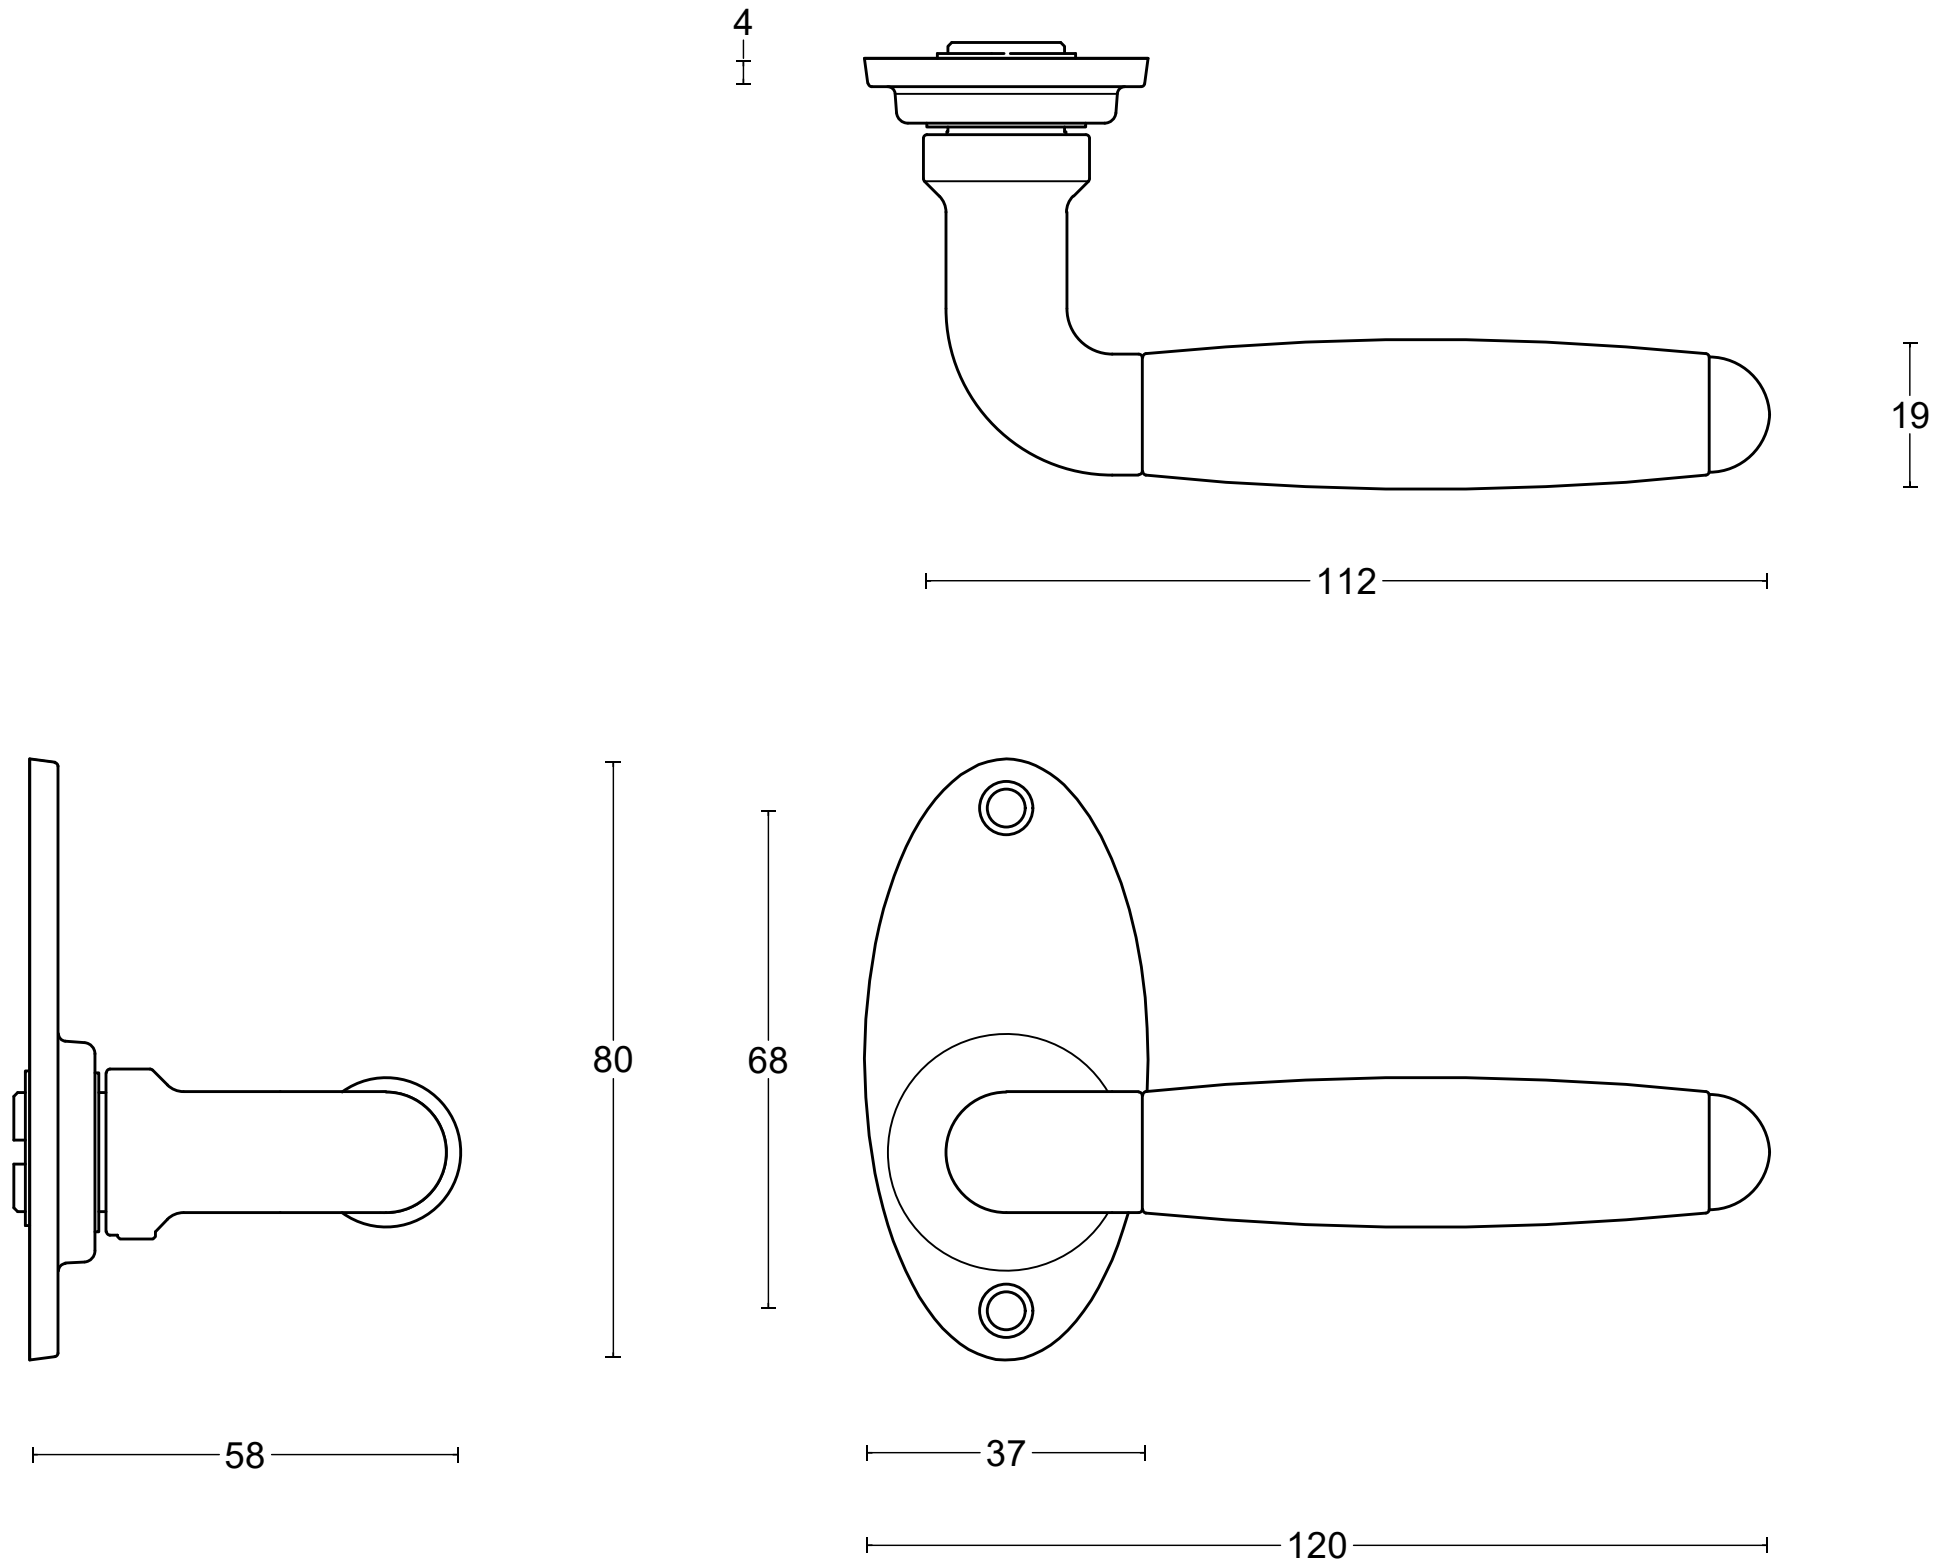

# TIMELESS 1932GRO

solid sprung lever handle  
attached to rose

 <p>FORMANI HOLLAND B.V. EUROPALAAN 12 6199 AB MAASTRICHT-AIRPORT NL T +31 (0)43 308 90 00 INFO@FORMANI.COM WWW.FORMANI.COM</p>	Type :	Version:
	TIMELESS 1932GRO	V03
	Description: solid sprung lever handle attached to rose	Format <b>A3</b>
Formani filename: 0301D020_1932GRO_V02.dwg		
Drawn by: Christian Brimbois		
Creation date: 29-3-2023		