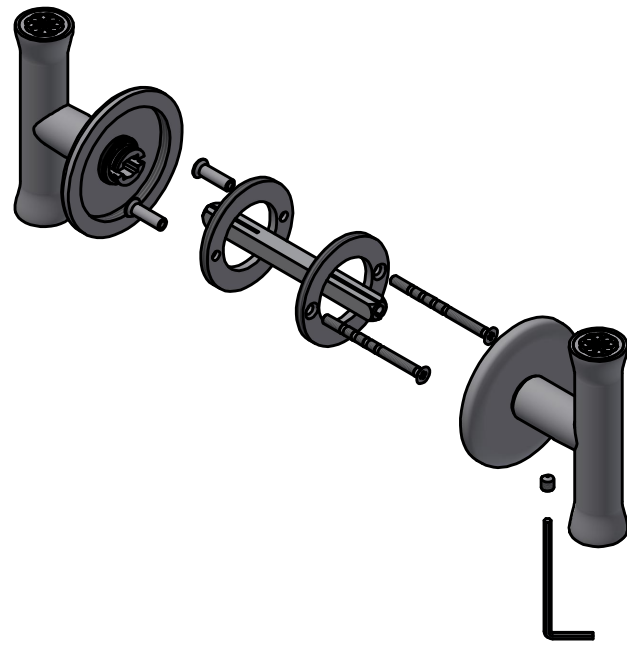

EV102-64

solid unsprung lever handle
attached to rose
stainless steel

<p>FORMANI®</p> <p>FORMANI HOLLAND B.V. EUROPALAAN 12 6199 AB MAASTRICHT-AIRPORT NL T +31 (0)43 308 90 00 INFO@FORMANI.COM WWW.FORMANI.COM</p>	Type :	Version:
	EV102-64	
	Description: solid unsprung lever handle attached to rose stainless steel	Format A3
Formani filename: 3101D003_EV102-64_V02.dwg		
Drawn by: Christian Brimbois		
Creation date: 2-5-2024		