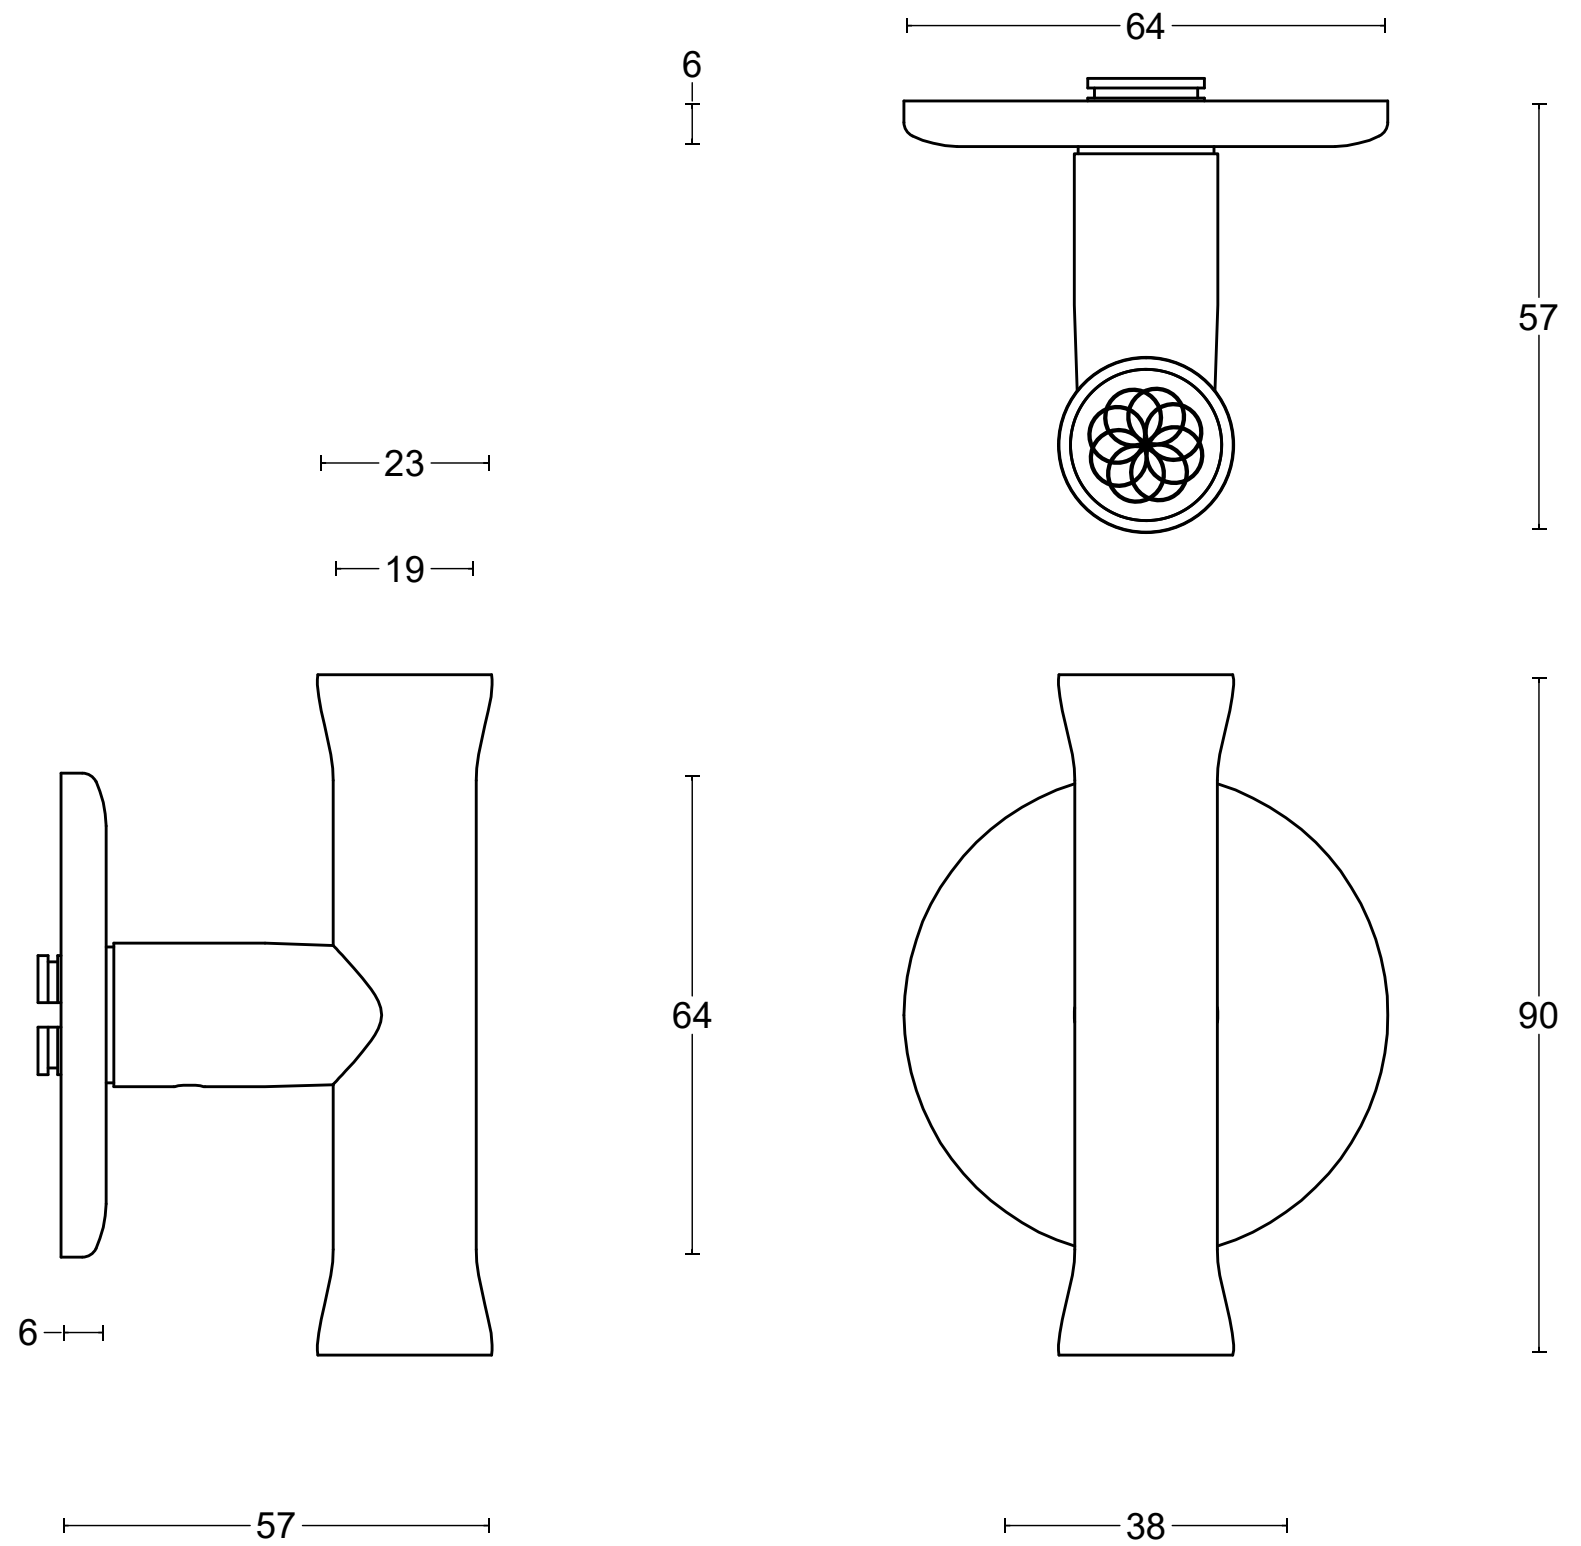

EV102-64

solid unsprung lever handle
attached to rose
stainless steel

<p>FORMANI®</p> <p>FORMANI HOLLAND B.V. EUROPALAAN 12 6199 AB MAASTRICHT-AIRPORT NL T +31 (0)43 308 90 00 INFO@FORMANI.COM WWW.FORMANI.COM</p>	Type :	Version:
	EV102-64	
	Description: solid unsprung lever handle attached to rose stainless steel	Format A3
Formani filename: 3101D003_EV102-64_V02.dwg		
Drawn by: Christian Brimbois		
Creation date: 2-5-2024		