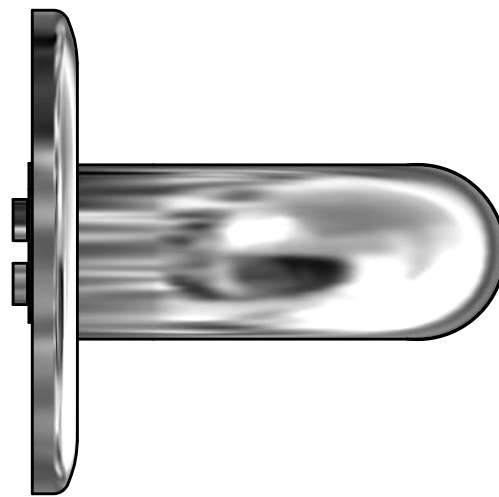

# EV100/64

solid sprung lever handle attached to base rose  
polished stainless steel

63

6

136,5

19  
23

64

38