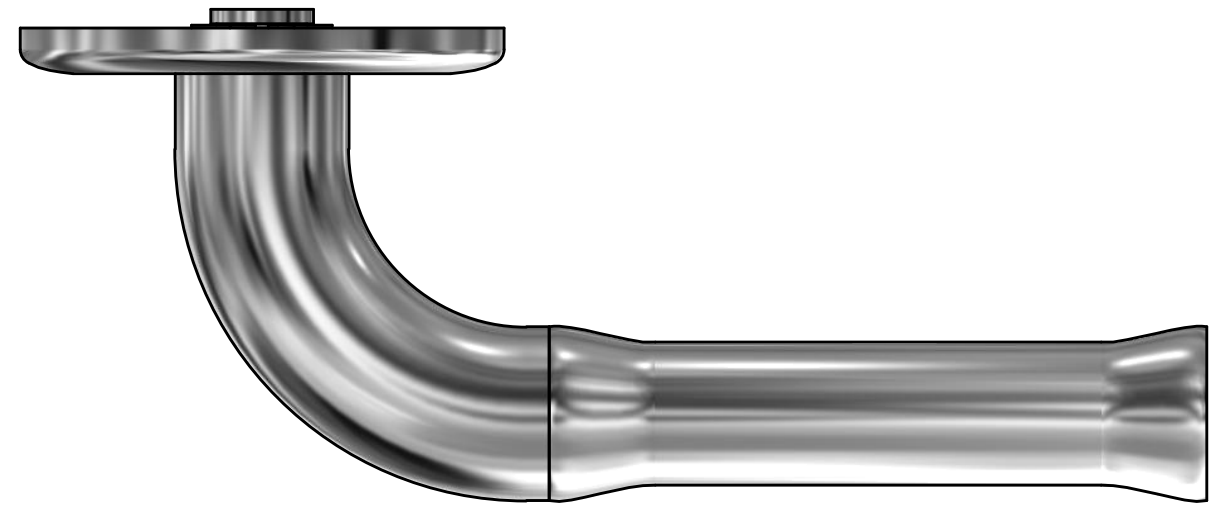

# EV100/64

solid sprung lever handle attached to base rose  
polished stainless steel

63

6

136,5

19  
23

64

38