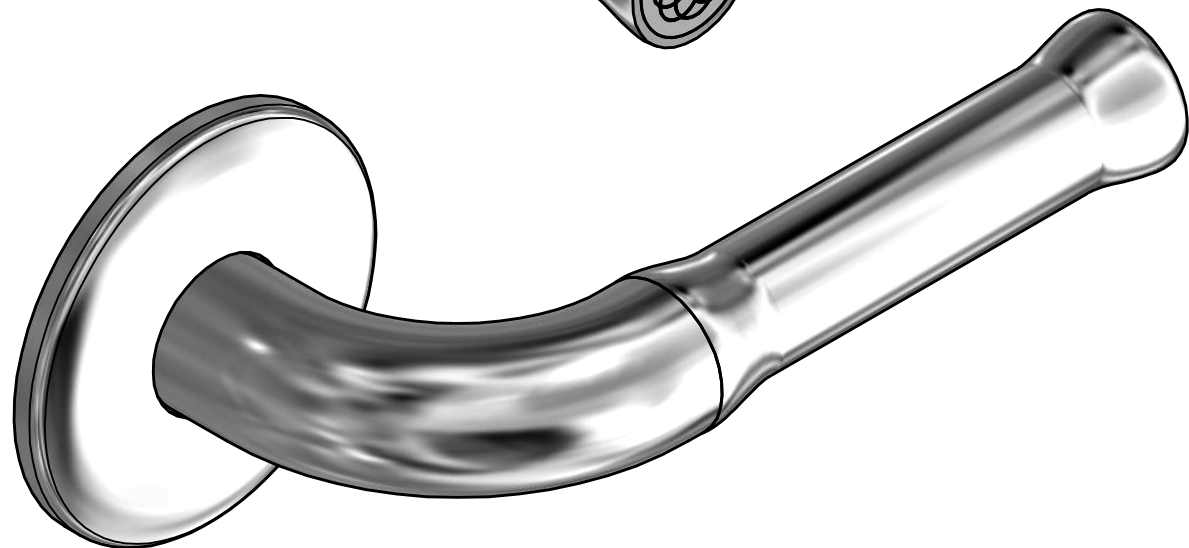

# EV100/64

solid sprung lever handle attached to base rose  
polished stainless steel

63

6

136,5

19  
23

64

38