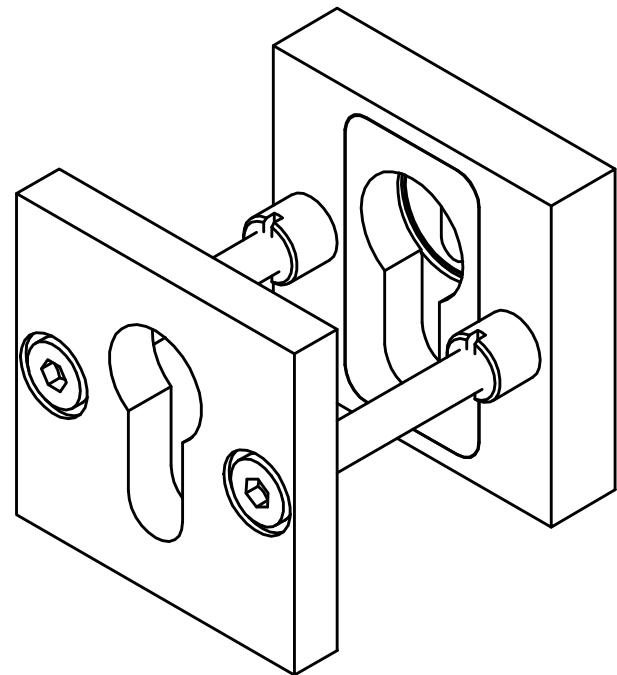

LSQVEIL-CKT

solid security escutcheon
with cylinder protection cover
stainless steel

52

38

8

10

52

38