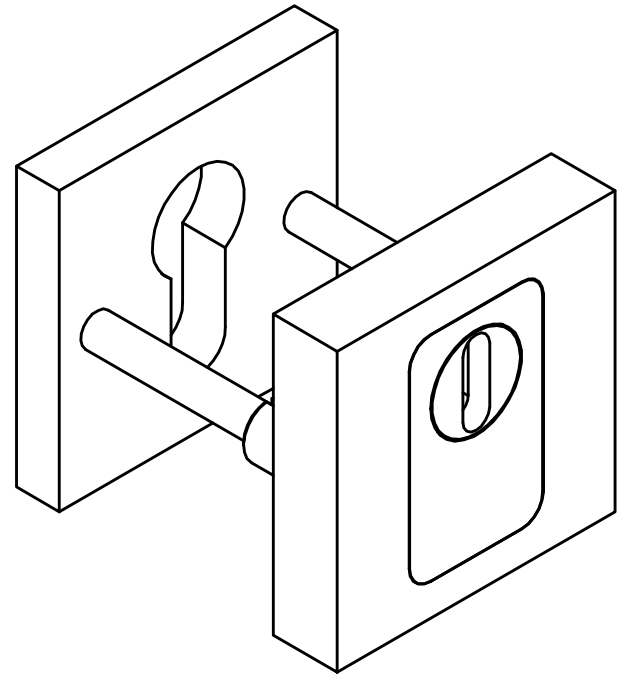

LSQVEIL-CKT

solid security escutcheon
with cylinder protection cover
stainless steel

52

38

8

10

52

38