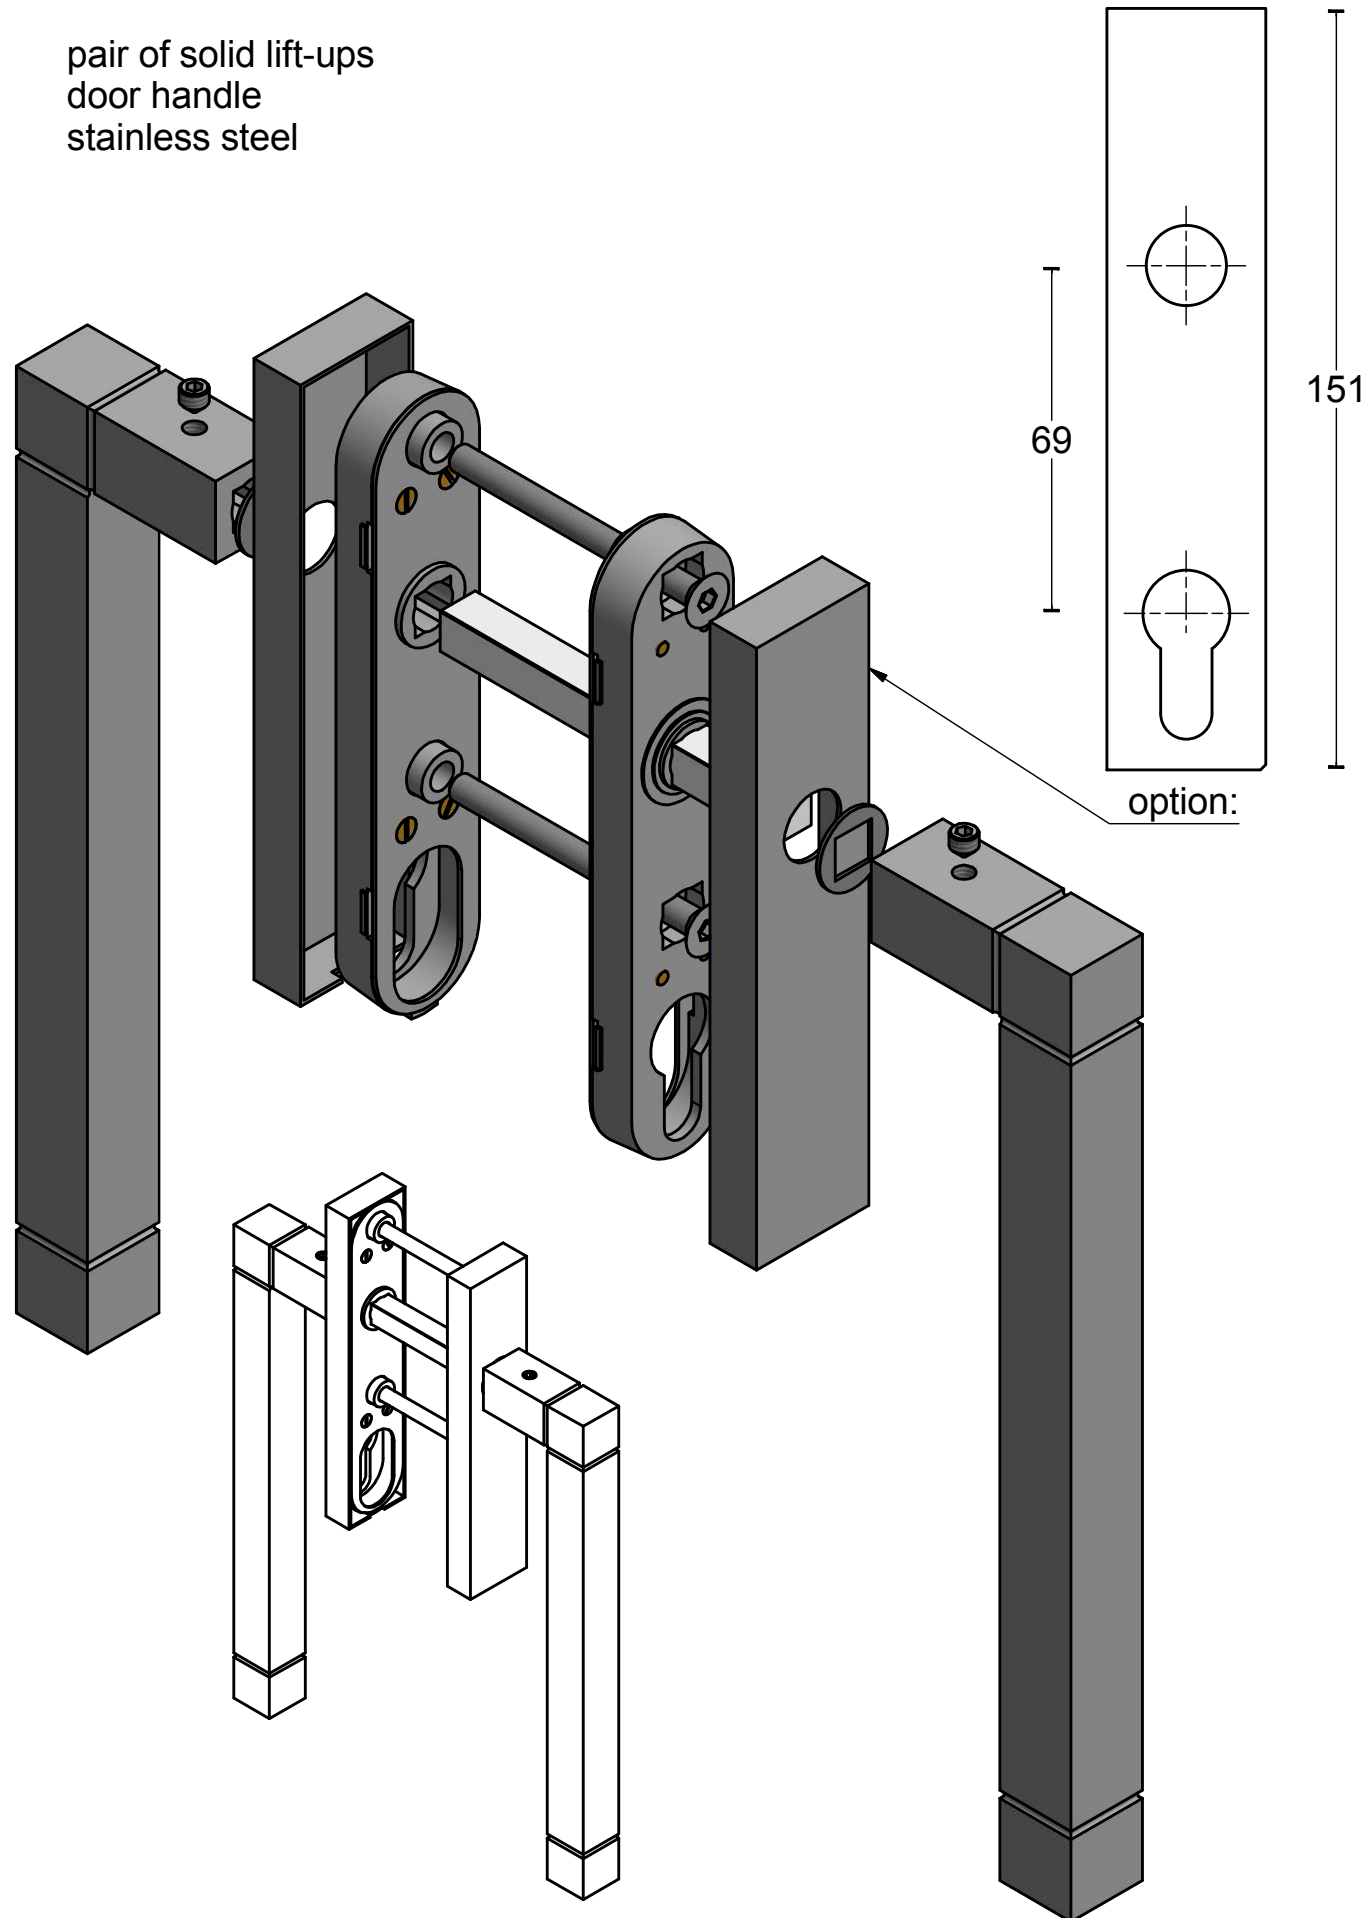

JB230PA

pair of solid lift-ups
door handle
stainless steel

FORMANI®		Part number:	
		Description:	
Doc no.: 3501Z001 JB230PA V01.dwg	JB230PA		Format:
Drawn by: Christian Brimbois Creation date: 8-12-2016			A3
FORMANI HOLLAND B.V. EUROPALAAN 12 6199 AB MAASTRICHT-AIRPORT NL T +31 (0)43 308 90 00 INFO@FORMANI.COM FORMANI.COM			