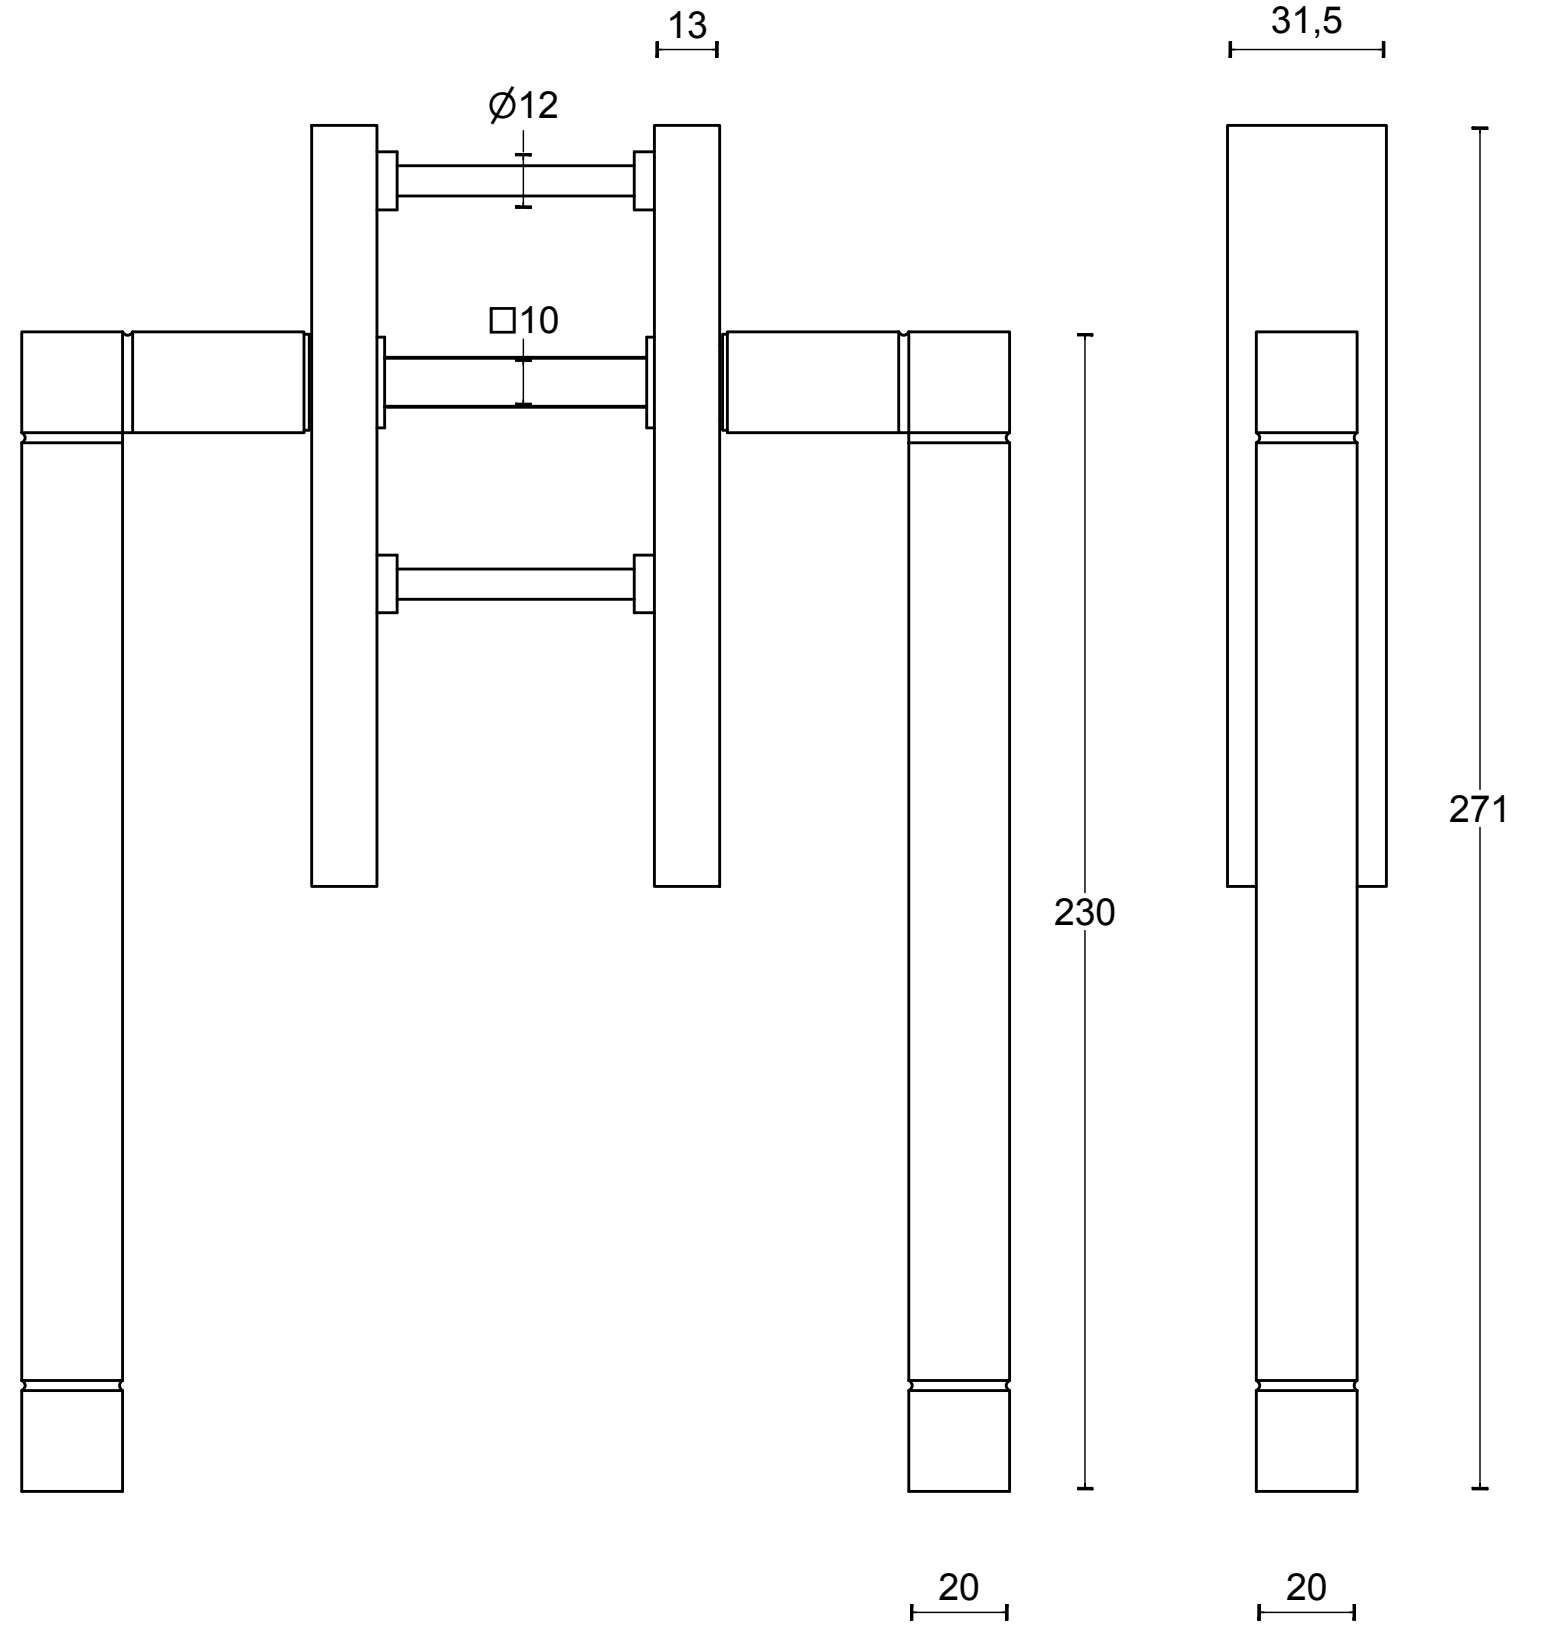

JB230PA

pair of solid lift-ups
door handle
stainless steel

FORMANI®		Part number:	
		Description:	
Doc no.: 3501Z001 JB230PA V01.dwg	JB230PA		Format:
Drawn by: Christian Brimbois Creation date: 8-12-2016			A3
FORMANI HOLLAND B.V. EUROPALAAN 12 6199 AB MAASTRICHT-AIRPORT NL T +31 (0)43 308 90 00 INFO@FORMANI.COM FORMANI.COM			