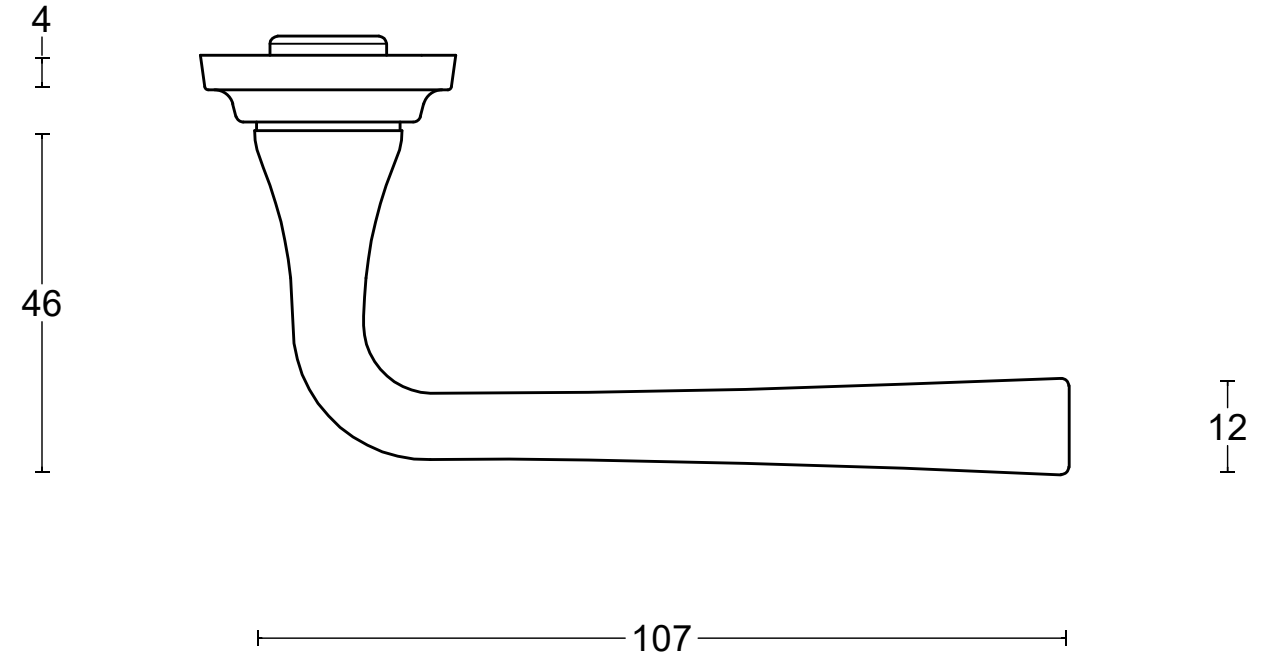

TIMELESS 1948GRL

solid sprung lever handle
attached to rose

 <p>FORMANI HOLLAND B.V. EUROPALAAN 12 6199 AB MAASTRICHT-AIRPORT NL T +31 (0)43 308 90 00 INFO@FORMANI.COM WWW.FORMANI.COM</p>	Type :	Version:
	TIMELESS 1948GRL	
	Description: solid sprung lever handle attached to rose	Format A3
Formani filename: 0301D031_1948GRL_V02.dwg		
Drawn by: Christian Brimbois		
Creation date: 30-3-2023		