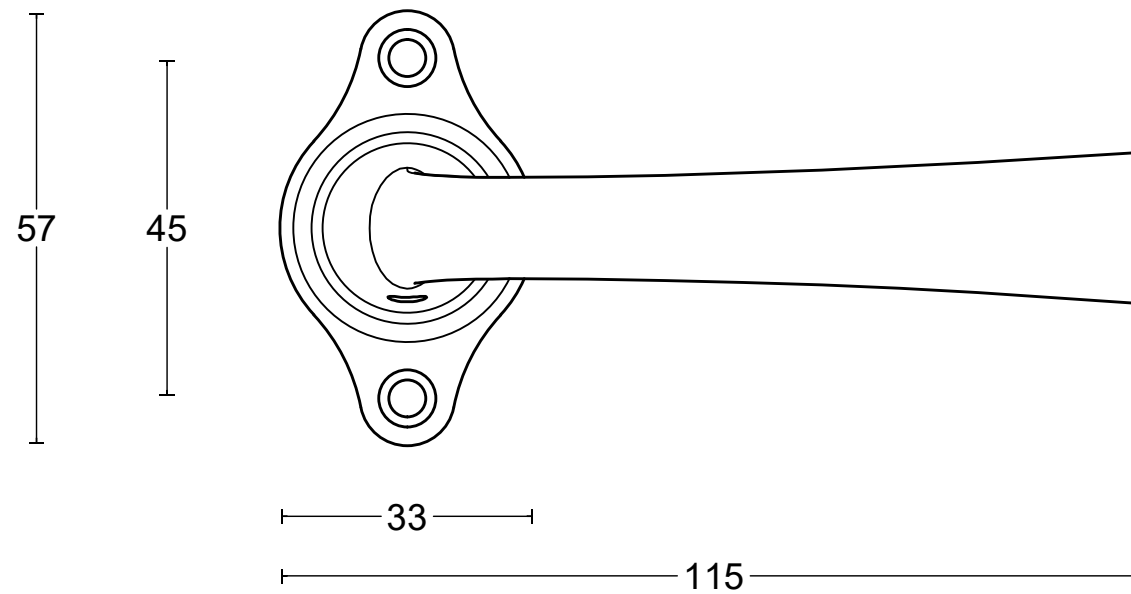

TIMELESS 1948GRL

solid sprung lever handle
attached to rose

 <p>FORMANI HOLLAND B.V. EUROPALAAN 12 6199 AB MAASTRICHT-AIRPORT NL T +31 (0)43 308 90 00 INFO@FORMANI.COM WWW.FORMANI.COM</p>	Type :	Version:
	TIMELESS 1948GRL	
	Description: solid sprung lever handle attached to rose	Format A3
Formani filename: 0301D031_1948GRL_V02.dwg		
Drawn by: Christian Brimbois		
Creation date: 30-3-2023		