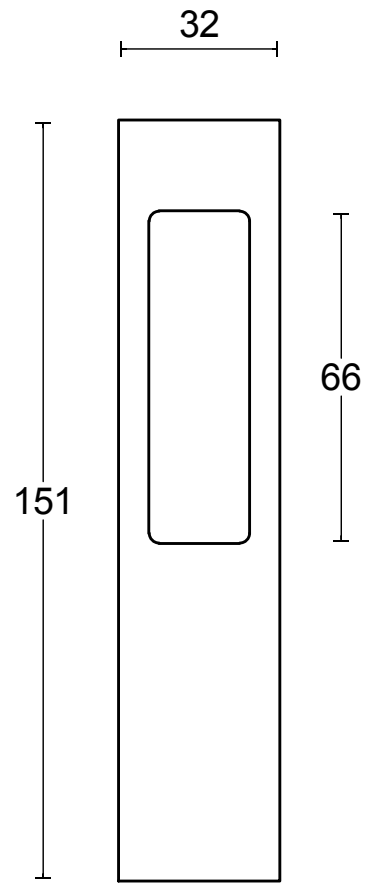

PBA230

single solid internal lift-up
sliding door handle with
external flush pull
stainless steel

option:

FORMANI®		Part number:	
		PBA230	
Doc no.: 3701Z001 PBA230 V01.dwg		Description:	
Drawn by: Christian Brimbois		Creation date: 8-10-2018	
FORMANI HOLLAND B.V. EUROPALAAN 12 6199 AB MAASTRICHT-AIRPORT NL T +31 (0)43 308 90 00 INFO@FORMANI.COM FORMANI.COM		A3	