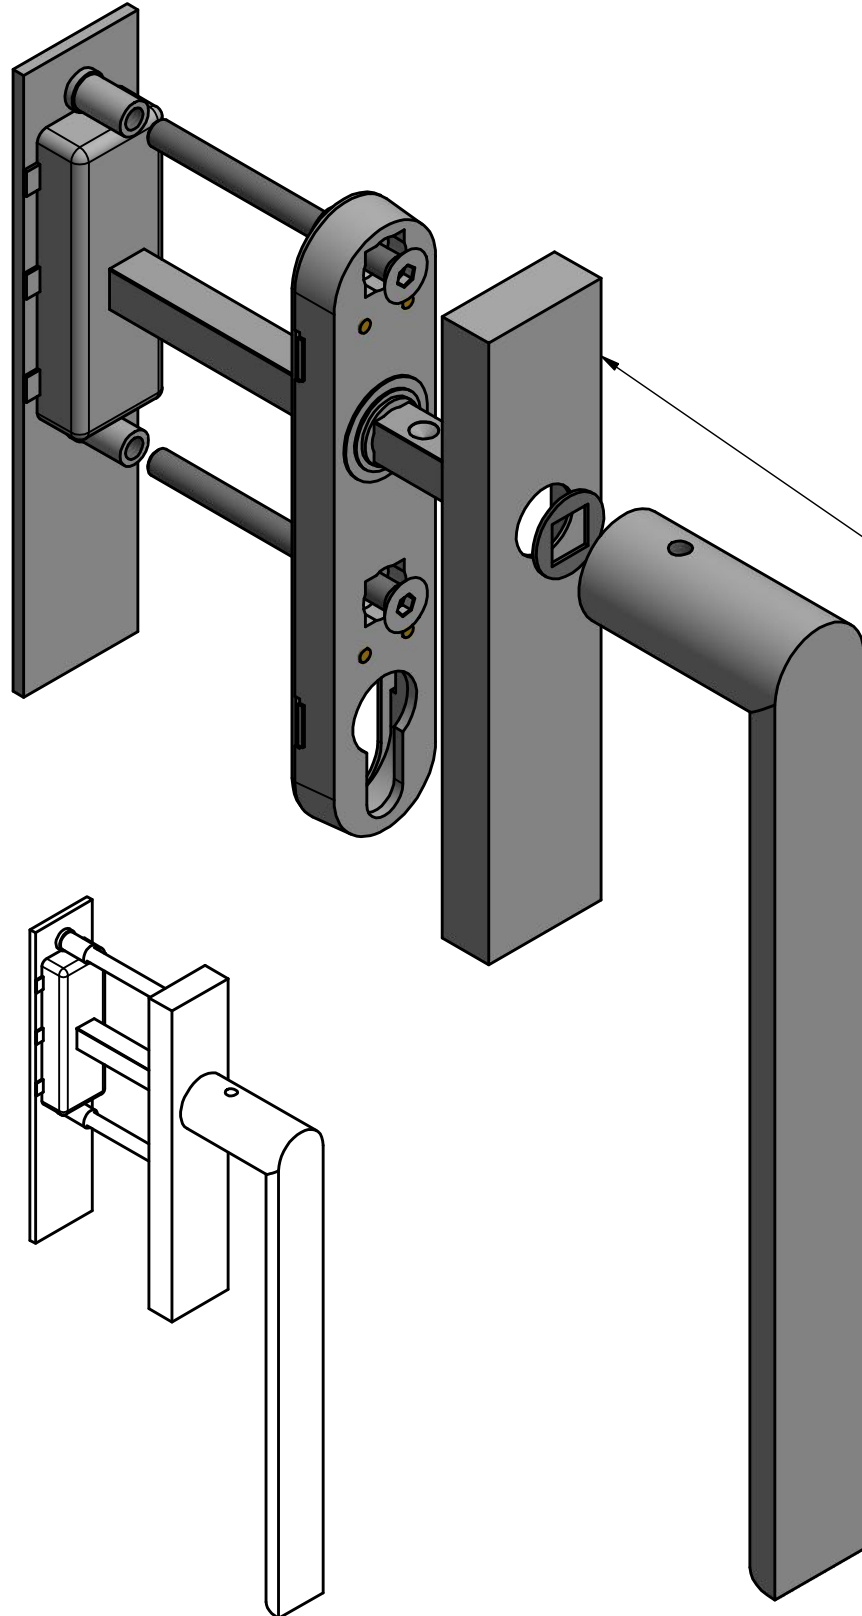

PBA230

single solid internal lift-up
sliding door handle with
external flush pull
stainless steel

option:

FORMANI®		Part number:	
		PBA230	
Doc no.: 3701Z001 PBA230 V01.dwg		Description:	
Drawn by: Christian Brimbois		Creation date: 8-10-2018	
FORMANI HOLLAND B.V. EUROPALAAN 12 6199 AB MAASTRICHT-AIRPORT NL T +31 (0)43 308 90 00 INFO@FORMANI.COM FORMANI.COM		A3	