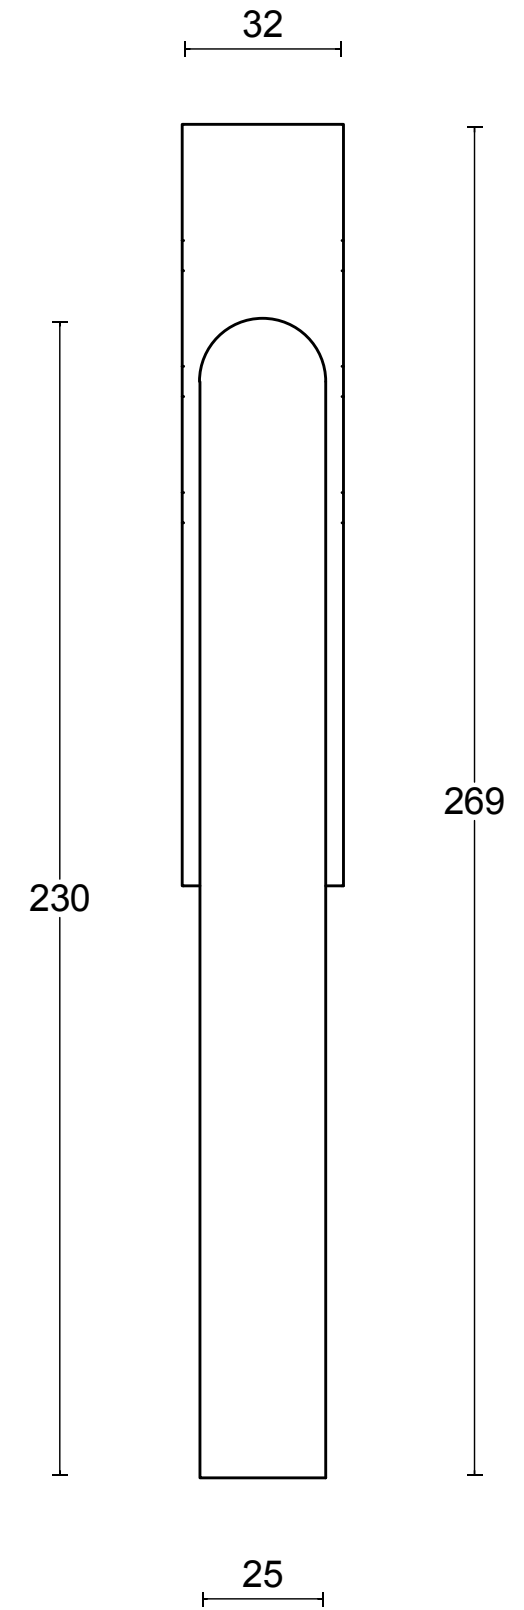

PBA230

single solid internal lift-up
sliding door handle with
external flush pull
stainless steel

option:

FORMANI®		Part number:	
		PBA230	
Doc no.: 3701Z001 PBA230 V01.dwg		Description:	
Drawn by: Christian Brimbois		Creation date: 8-10-2018	
FORMANI HOLLAND B.V. EUROPALAAN 12 6199 AB MAASTRICHT-AIRPORT NL T +31 (0)43 308 90 00 INFO@FORMANI.COM FORMANI.COM		A3	