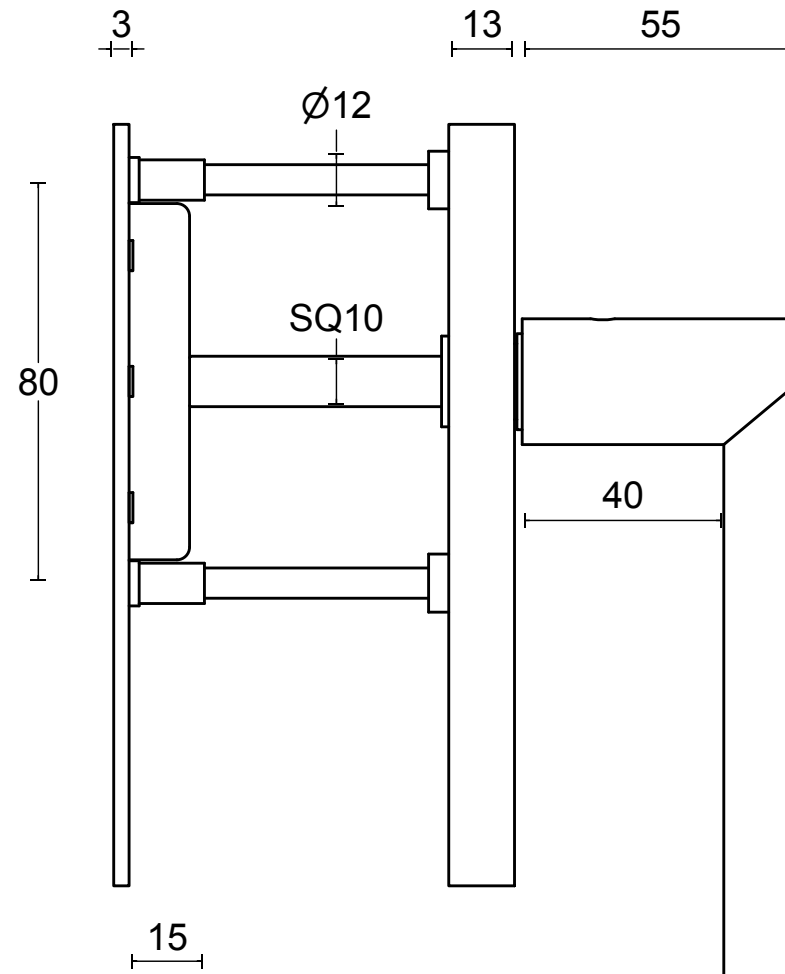

PBA230

single solid internal lift-up
sliding door handle with
external flush pull
stainless steel

option:

FORMANI®		Part number:	
		PBA230	
Doc no.: 3701Z001 PBA230 V01.dwg		Description:	
Drawn by: Christian Brimbois		Creation date: 8-10-2018	
FORMANI HOLLAND B.V. EUROPALAAN 12 6199 AB MAASTRICHT-AIRPORT NL T +31 (0)43 308 90 00 INFO@FORMANI.COM FORMANI.COM		A3	