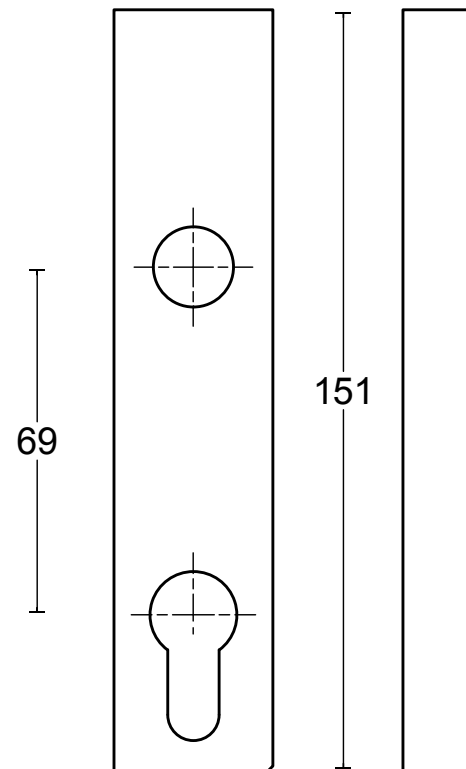

PBA230

single solid internal lift-up
sliding door handle with
external flush pull
stainless steel

option:

FORMANI®		Part number:	
		PBA230	
Doc no.: 3701Z001 PBA230 V01.dwg		Description:	
Drawn by: Christian Brimbois		Creation date: 8-10-2018	
FORMANI HOLLAND B.V. EUROPALAAN 12 6199 AB MAASTRICHT-AIRPORT NL T +31 (0)43 308 90 00 INFO@FORMANI.COM FORMANI.COM		A3	