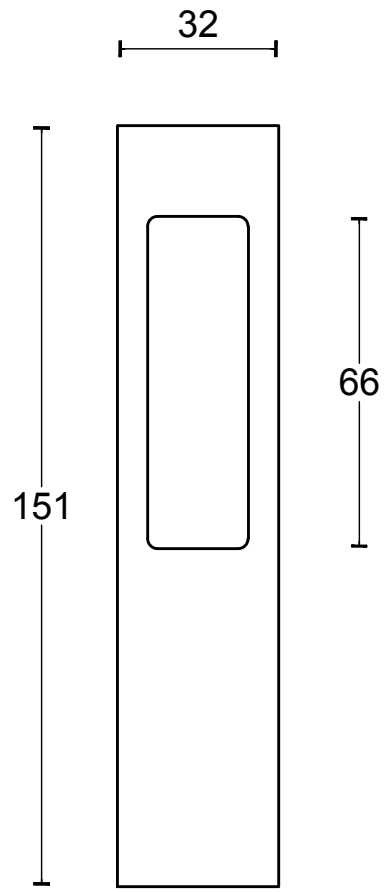

JB230

single internal lift-up
sliding door handle with
external flush pull
stainless steel

20

option:

| | | | |
|---|--|----------------|--|
| <h1>FORMANI®</h1> | | Part number: | |
| | | <h2>JB230</h2> | |
| Doc no.: 3501Z001 JB230 V01.dwg | | Format: | |
| Drawn by: Christian Brimbois | | <h2>A3</h2> | |
| Creation date: 27-9-2016 | | | |
| FORMANI HOLLAND B.V. EUROPALAAN 12 6199 AB MAASTRICHT-AIRPORT NL T +31 (0)43 308 90 00 INFO@FORMANI.COM FORMANI.COM | | | |