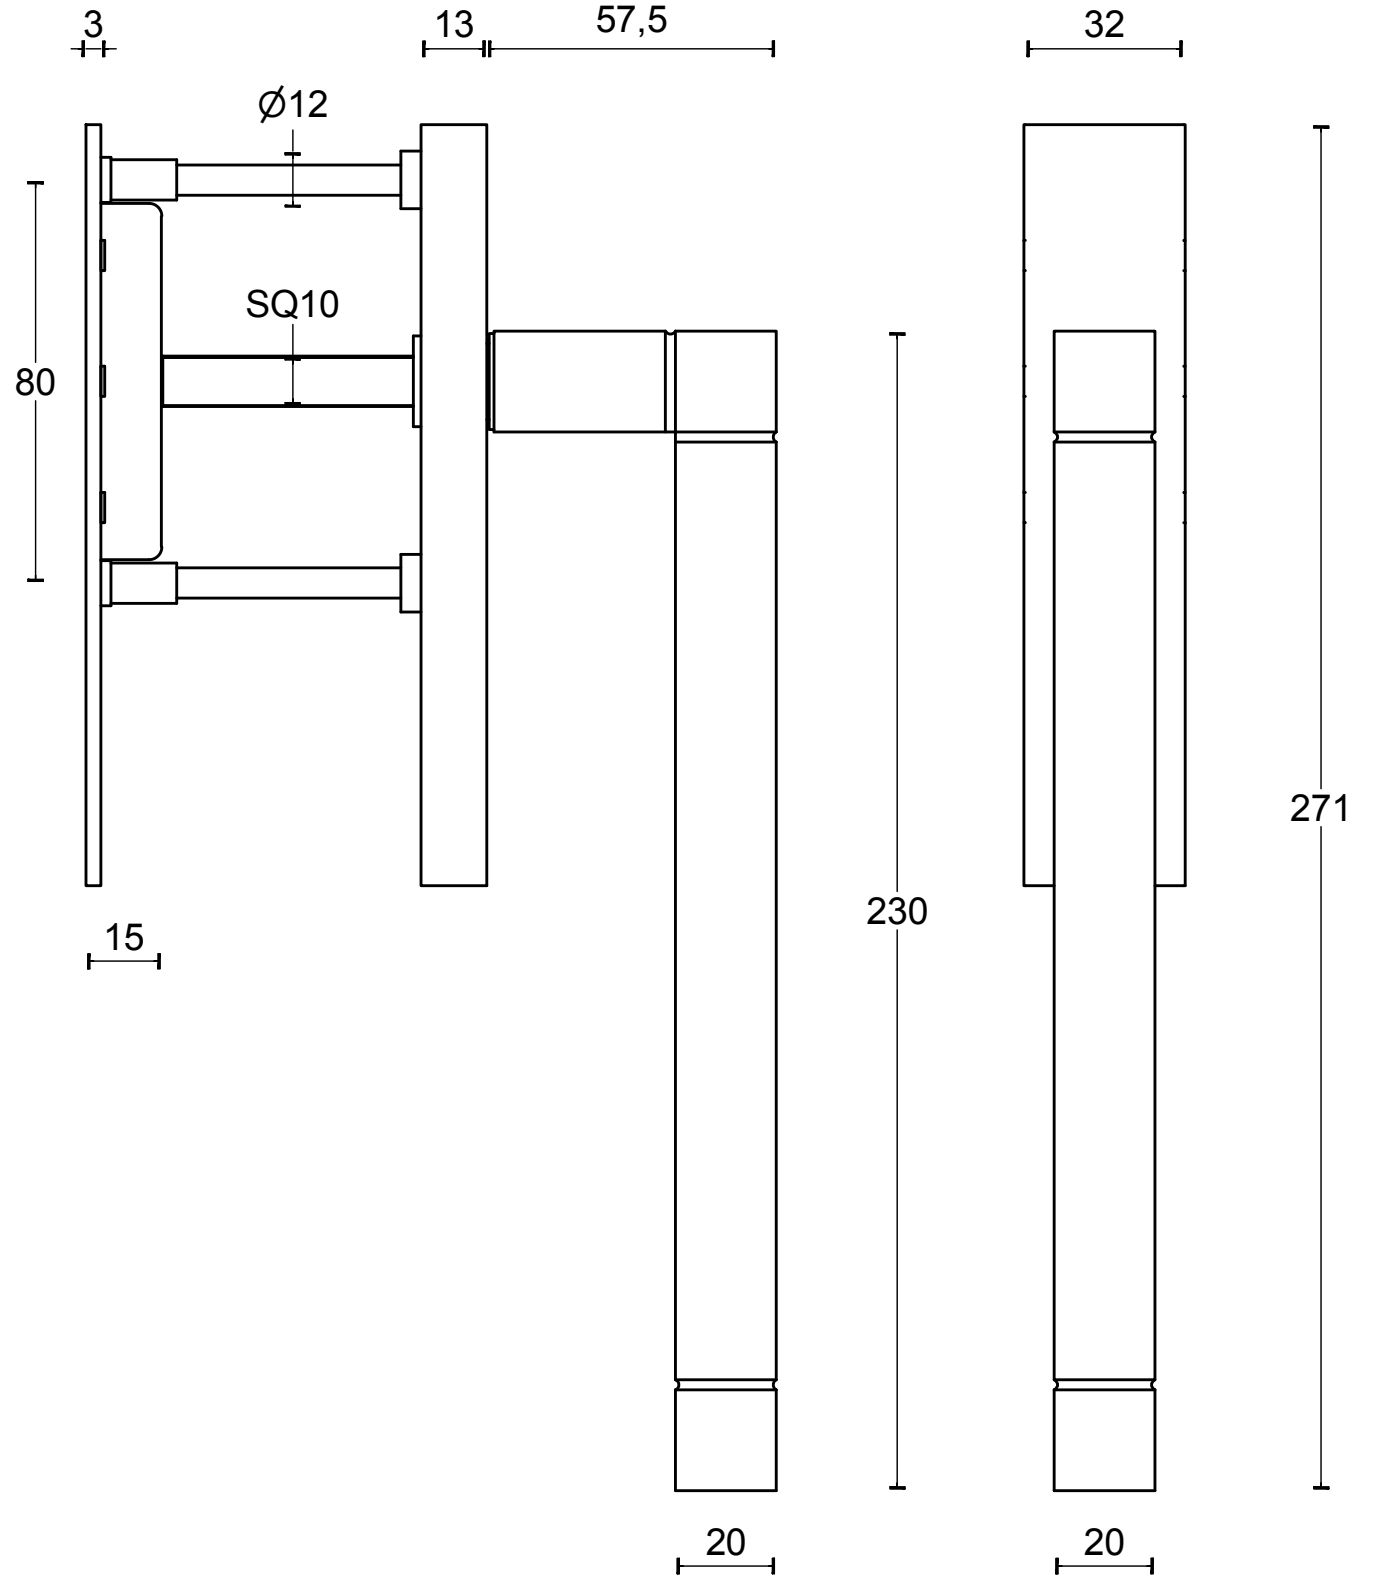

JB230

single internal lift-up
sliding door handle with
external flush pull
stainless steel

20

option:

| | | | |
|---|--|----------------|--|
| <h1>FORMANI®</h1> | | Part number: | |
| | | <h2>JB230</h2> | |
| Doc no.: 3501Z001 JB230 V01.dwg | | Format: | |
| Drawn by: Christian Brimbois | | <h2>A3</h2> | |
| Creation date: 27-9-2016 | | | |
| FORMANI HOLLAND B.V. EUROPALAAN 12 6199 AB MAASTRICHT-AIRPORT NL T +31 (0)43 308 90 00 INFO@FORMANI.COM FORMANI.COM | | | |