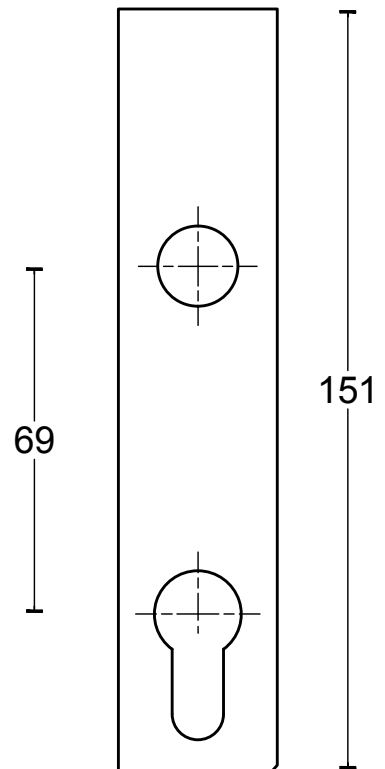

JB230

single internal lift-up
sliding door handle with
external flush pull
stainless steel

20

option:

| | | | |
|---|--|----------------|--|
| <h1>FORMANI®</h1> | | Part number: | |
| | | <h2>JB230</h2> | |
| Doc no.: 3501Z001 JB230 V01.dwg | | Format: | |
| Drawn by: Christian Brimbois | | <h2>A3</h2> | |
| Creation date: 27-9-2016 | | | |
| FORMANI HOLLAND B.V. EUROPALAAN 12 6199 AB MAASTRICHT-AIRPORT NL T +31 (0)43 308 90 00 INFO@FORMANI.COM FORMANI.COM | | | |