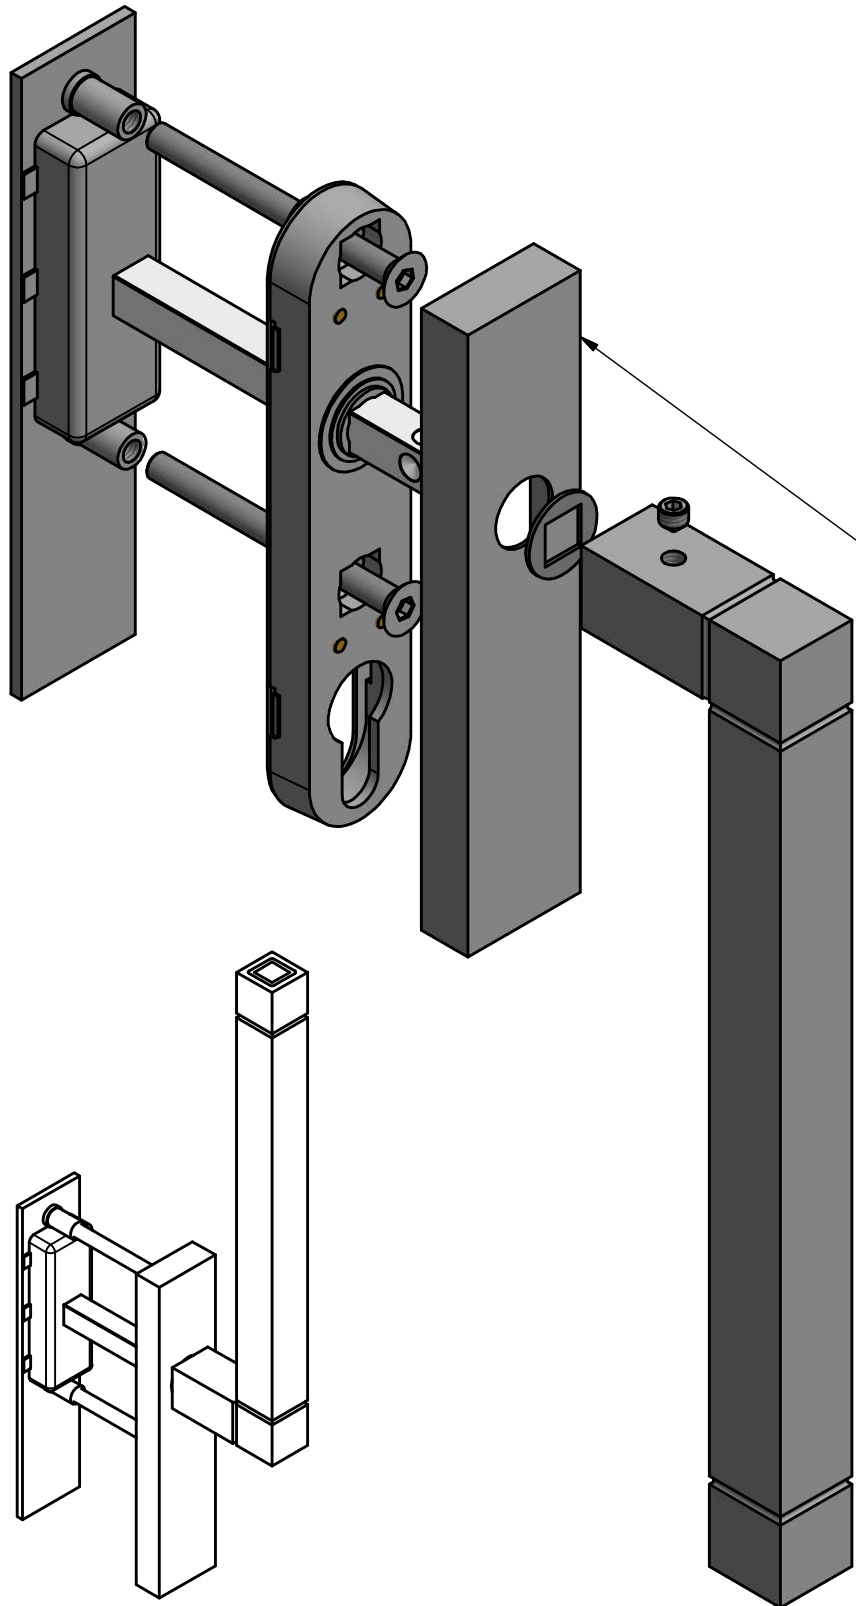

JB230

single internal lift-up
sliding door handle with
external flush pull
stainless steel

20

option:

| | | | |
|---|--|----------------|--|
| <h1>FORMANI®</h1> | | Part number: | |
| | | <h2>JB230</h2> | |
| Doc no.: 3501Z001 JB230 V01.dwg | | Format: | |
| Drawn by: Christian Brimbois | | <h2>A3</h2> | |
| Creation date: 27-9-2016 | | | |
| FORMANI HOLLAND B.V. EUROPALAAN 12 6199 AB MAASTRICHT-AIRPORT NL T +31 (0)43 308 90 00 INFO@FORMANI.COM FORMANI.COM | | | |