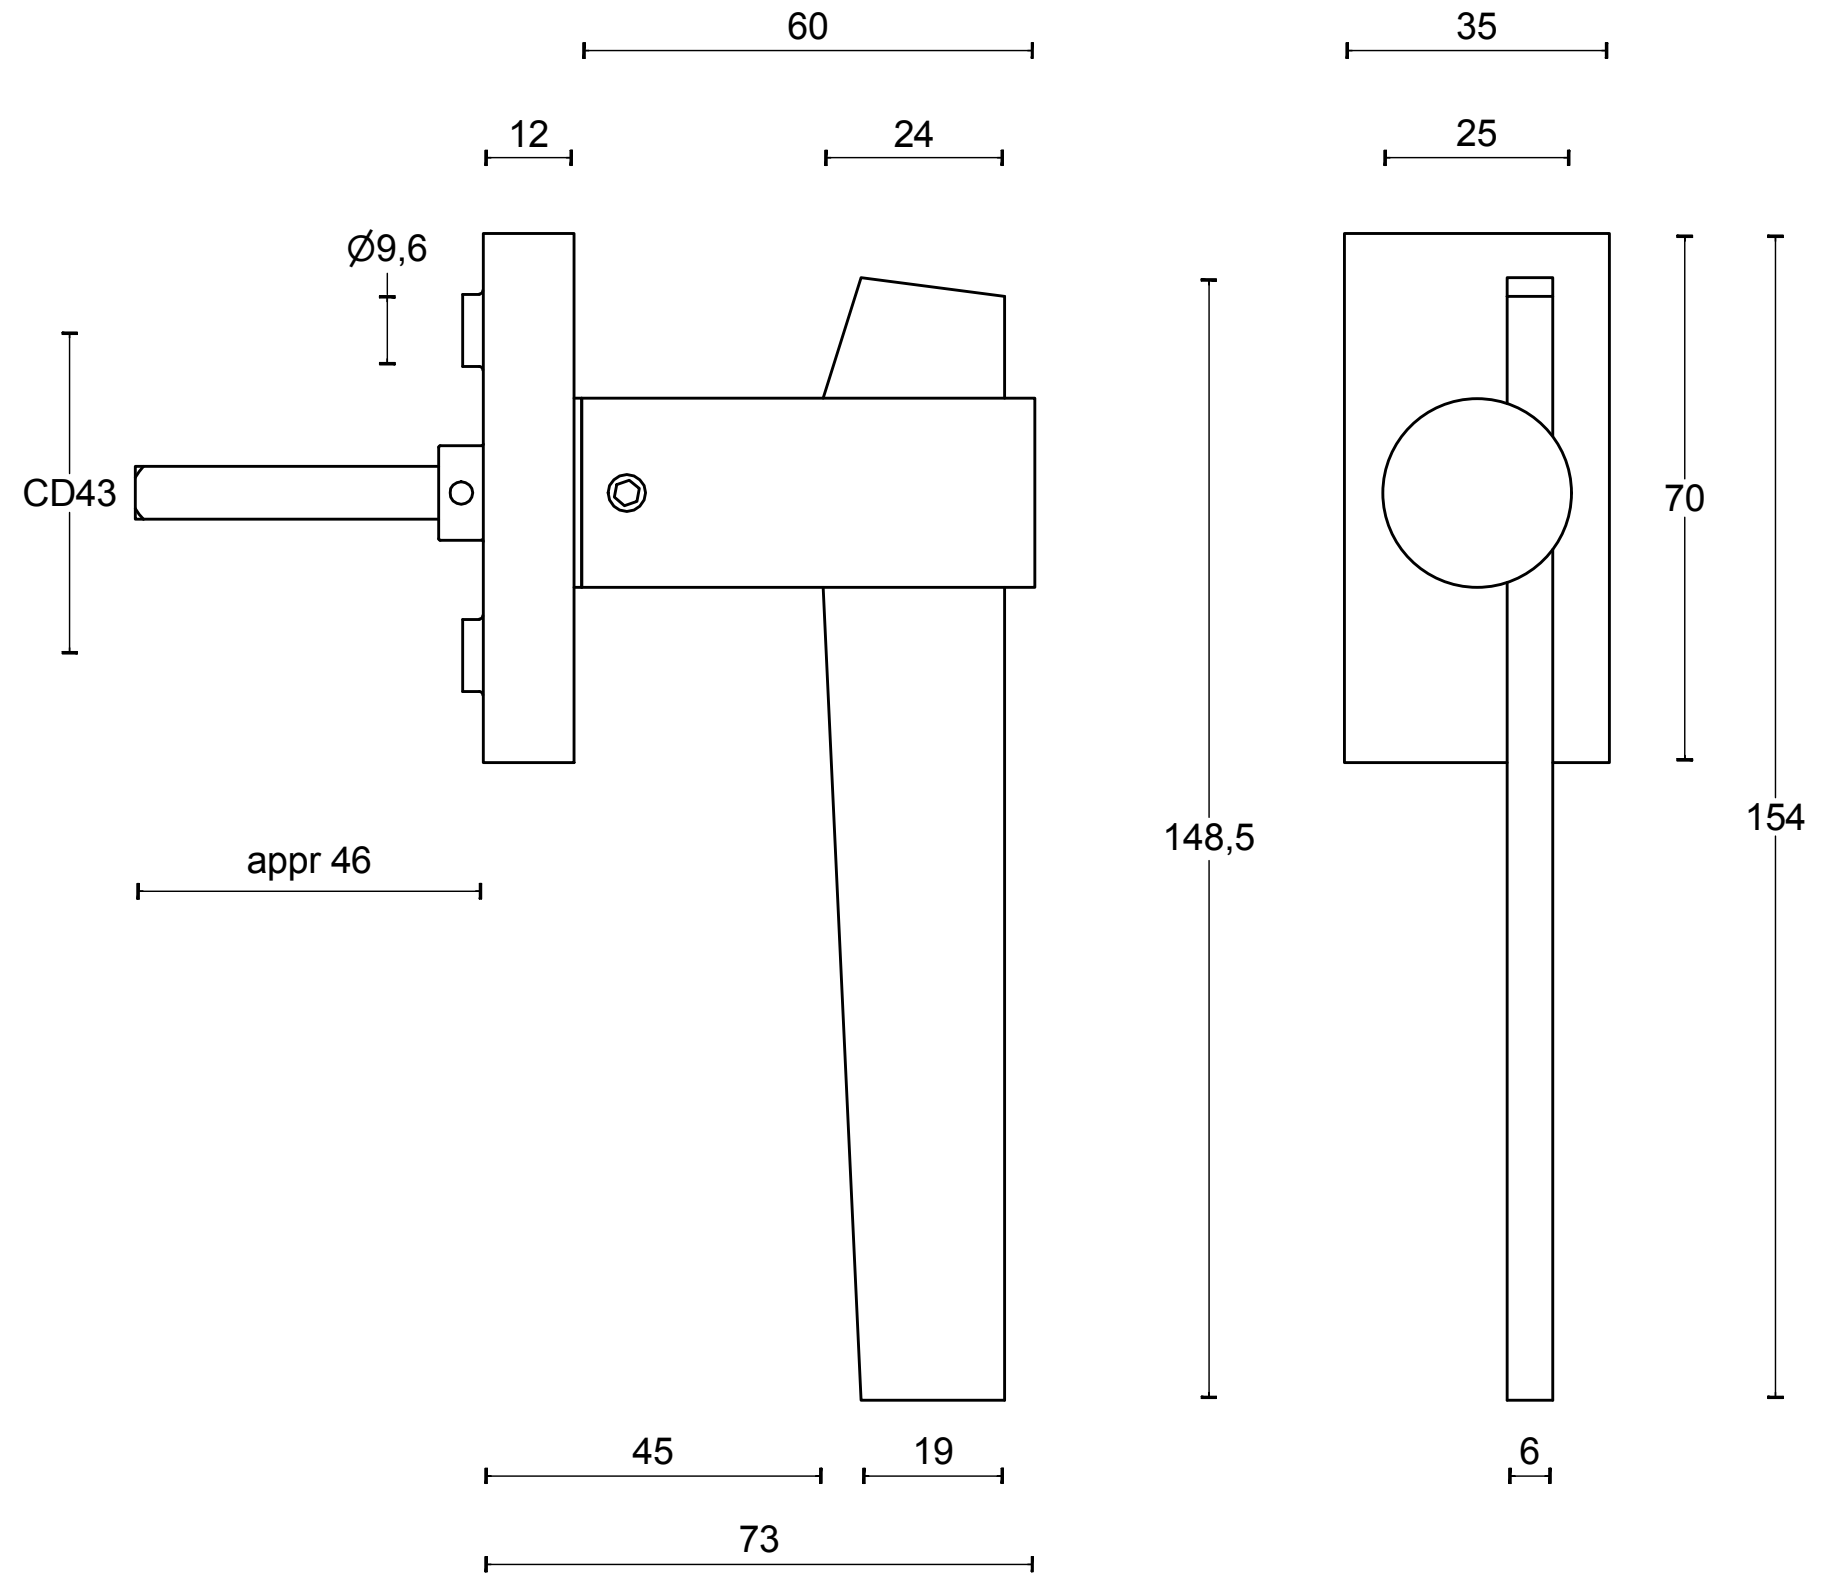

TENSE BB100-DK

non-locking tilt and turn
window handle
stainless steel

FORMANI[®]		Part number:	
		Description: TENSE BB100-DK	
Doc no.:	3303D001 TENSE BB100-DK V01.dwg	Format:	A3
Drawn by:	Christian Brimbois	Creation date:	7-1-2016
FORMANI HOLLAND B.V. EUROPALAAN 12 6199 AB MAASTRICHT-AIRPORT NL T +31 (0)43 308 90 00 INFO@FORMANI.COM FORMANI.COM			