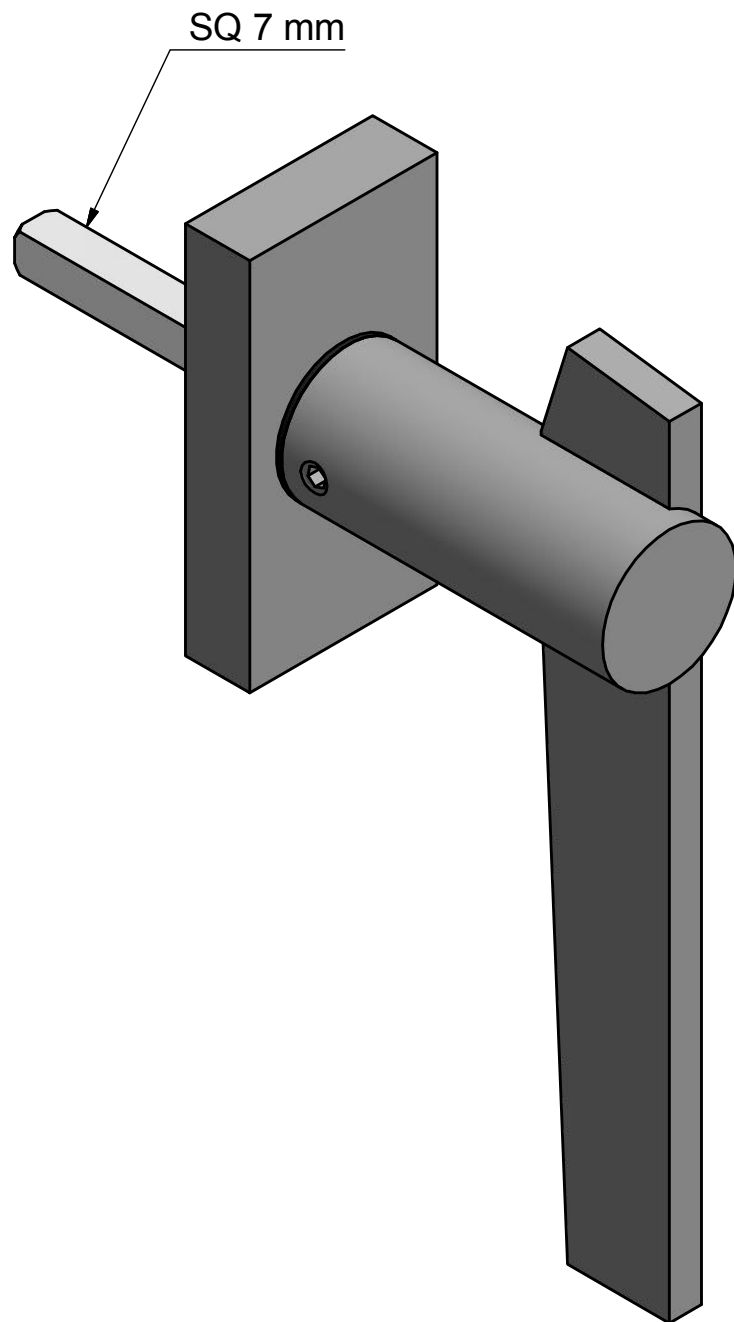

TENSE BB100-DK

non-locking tilt and turn
window handle
stainless steel

FORMANI[®]		Part number:	
		Description: TENSE BB100-DK	
Doc no.:	3303D001 TENSE BB100-DK V01.dwg	Format:	A3
Drawn by:	Christian Brimbois	Creation date:	7-1-2016
FORMANI HOLLAND B.V. EUROPALAAN 12 6199 AB MAASTRICHT-AIRPORT NL T +31 (0)43 308 90 00 INFO@FORMANI.COM FORMANI.COM			