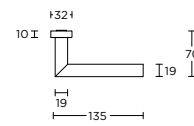

double sprung lever handle attached to rose with metal sub-rose

deurkruk vast-draaibaar dubbel geveerd op rozet met metalen onderconstructie

- LSQBN32
- LSQBY32
- LSQB32