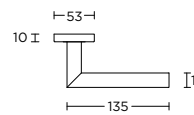

sprung lever handle attached to rose with metal sub-rose

deurkruk vast-draaibaar geveerd op rozet met metalen onderconstructie

- BSQN53
- BSQY53
- BSQB53
- BSQWC53