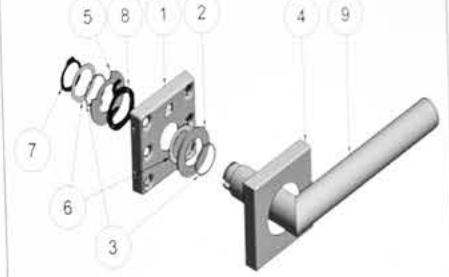

BASICS LB2-19
satin black

BASICS LB2-19
white

BASICS LB2-19
PVD gunmetal

**BASICS LBII-19
BSQ**

spring lever handle on rose
stainless steel

Item	Part Number	Description	Quantity
1	11012242 LBII-19 R HANDLE BSQ V01	HANDLE WITHOUT ROSE BR	1
2	11012242 LBII-19 R HANDLE BSQ V01	SPRING	1
3	11012242 LBII-19 R HANDLE BSQ V01	DRAW PIN 1.6 X 1.6	1
4	11012242 LBII-19 R HANDLE BSQ V01	WASHER 1.6 X 1.6	1
5	11012242 LBII-19 R HANDLE BSQ V01	ROSE SAUCE BR	1
6	11012242 LBII-19 R HANDLE BSQ V01	ROSE SAUCE BR	1
7	11012242 LBII-19 R HANDLE BSQ V01	ROSE SAUCE BR	1
8	11012242 LBII-19 R HANDLE BSQ V01	ROSE SAUCE BR	1
9	11012242 LBII-19 R HANDLE BSQ V01	ROSE SAUCE BR	1