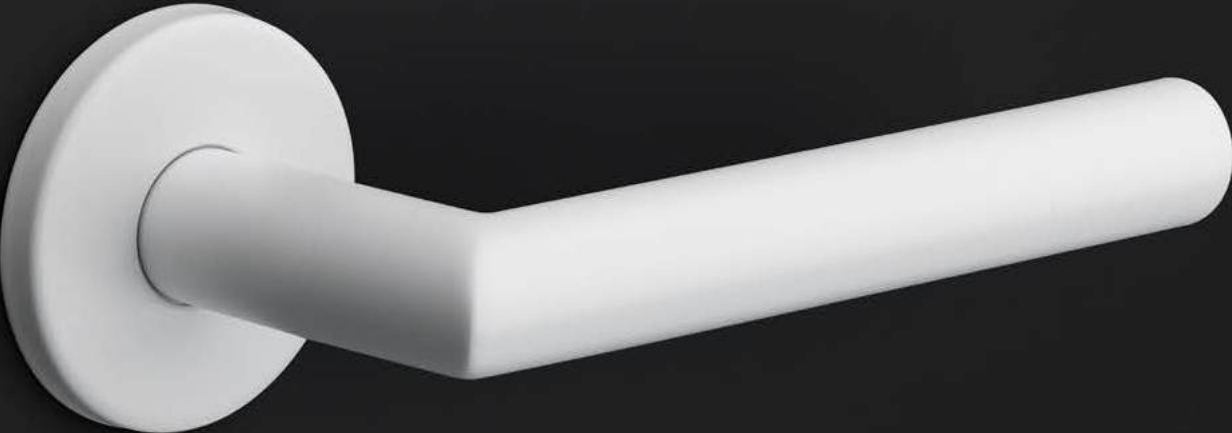

BASICS LB2-19
satin black

BASICS LB2-19
white

BASICS LB2-19
PVD gunmetal

**BASICS LBII-19
BSQ**

spring lever handle on rose
stainless steel

Item	Part Number	Description	Quantity
1	11012242 LBII-19 R HANDLE BSQ V01	HANDLE WITHOUT ROSE BR	1
2	11012242 LBII-19 R HANDLE BSQ V01	SPRING	1
3	11012242 LBII-19 R HANDLE BSQ V01	DRAW PIN 1.6 X 1.6	1
4	11012242 LBII-19 R HANDLE BSQ V01	WASHER 1.6 X 1.6	1
5	11012242 LBII-19 R HANDLE BSQ V01	ROSE SAUCE BR	1
6	11012242 LBII-19 R HANDLE BSQ V01	ROSE SAUCE BR	1
7	11012242 LBII-19 R HANDLE BSQ V01	ROSE SAUCE BR	1
8	11012242 LBII-19 R HANDLE BSQ V01	ROSE SAUCE BR	1
9	11012242 LBII-19 R HANDLE BSQ V01	ROSE SAUCE BR	1