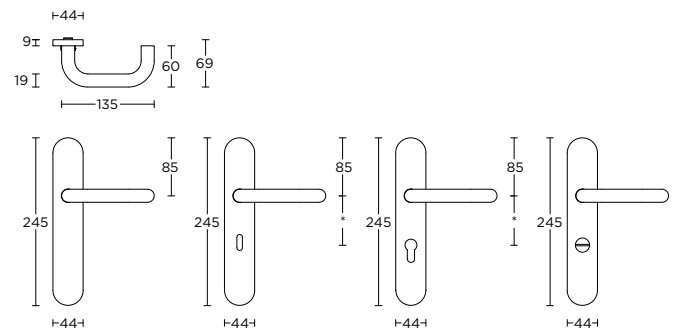

LB1-19

1

formani.com/Q001

1

sprung lever handle attached to rose with metal sub-rose
EN1906 class 3 certified

deurkruk vast-draaibaar geveerd op rozet met metalen onderconstructie EN1906 klasse 3 gecertificeerd

- LBN50
- LBY50
- LBB50
- LBWC50

LB2-19

1

2

3

4

6

7

8

9

10

11

16

formani.com/Q004

- 1
- 2
- 3
- 4
- 6
- 7
- 8
- 9
- 10
- 11
- 16

sprung lever handle attached to rose with metal sub-rose
EN1906 class 3 certified

deurkruk vast-draaibaar geveerd op rozet met metalen onderconstructie EN1906 klasse 3 gecertificeerd

LB1-19P13

1

formani.com/Q002

LB1-19P13SFC

LB1-19P13N*

LB1-19P13Y*

LB1-19P13WC*

1

sprung lever handle attached to plate with metal sub-rose

* state distance on order

deurkruk vast-draaibaar met metalen onderconstructie geveerd op schild

* afstand opgeven bij bestelling

more options available:
pricelist or formani.com/001Q

LB2L-19

1

4

formani.com/Q005

1 4

sprung lever handle attached to rose with metal sub-rose
EN1906 class 3 certified

deurkruk vast-draaibaar geveerd op rozet met metalen onderconstructie EN1906 klasse 3 gecertificeerd

- LBN50
- LBY50
- LBB50
- LBWC50

satin stainless steel

PVD satin stainless steel

polished stainless steel

satin black

PVD gunmetal

bronze

PVD satin bronze

white

PVD satin gold

PVD polished copper

PVD light bronze