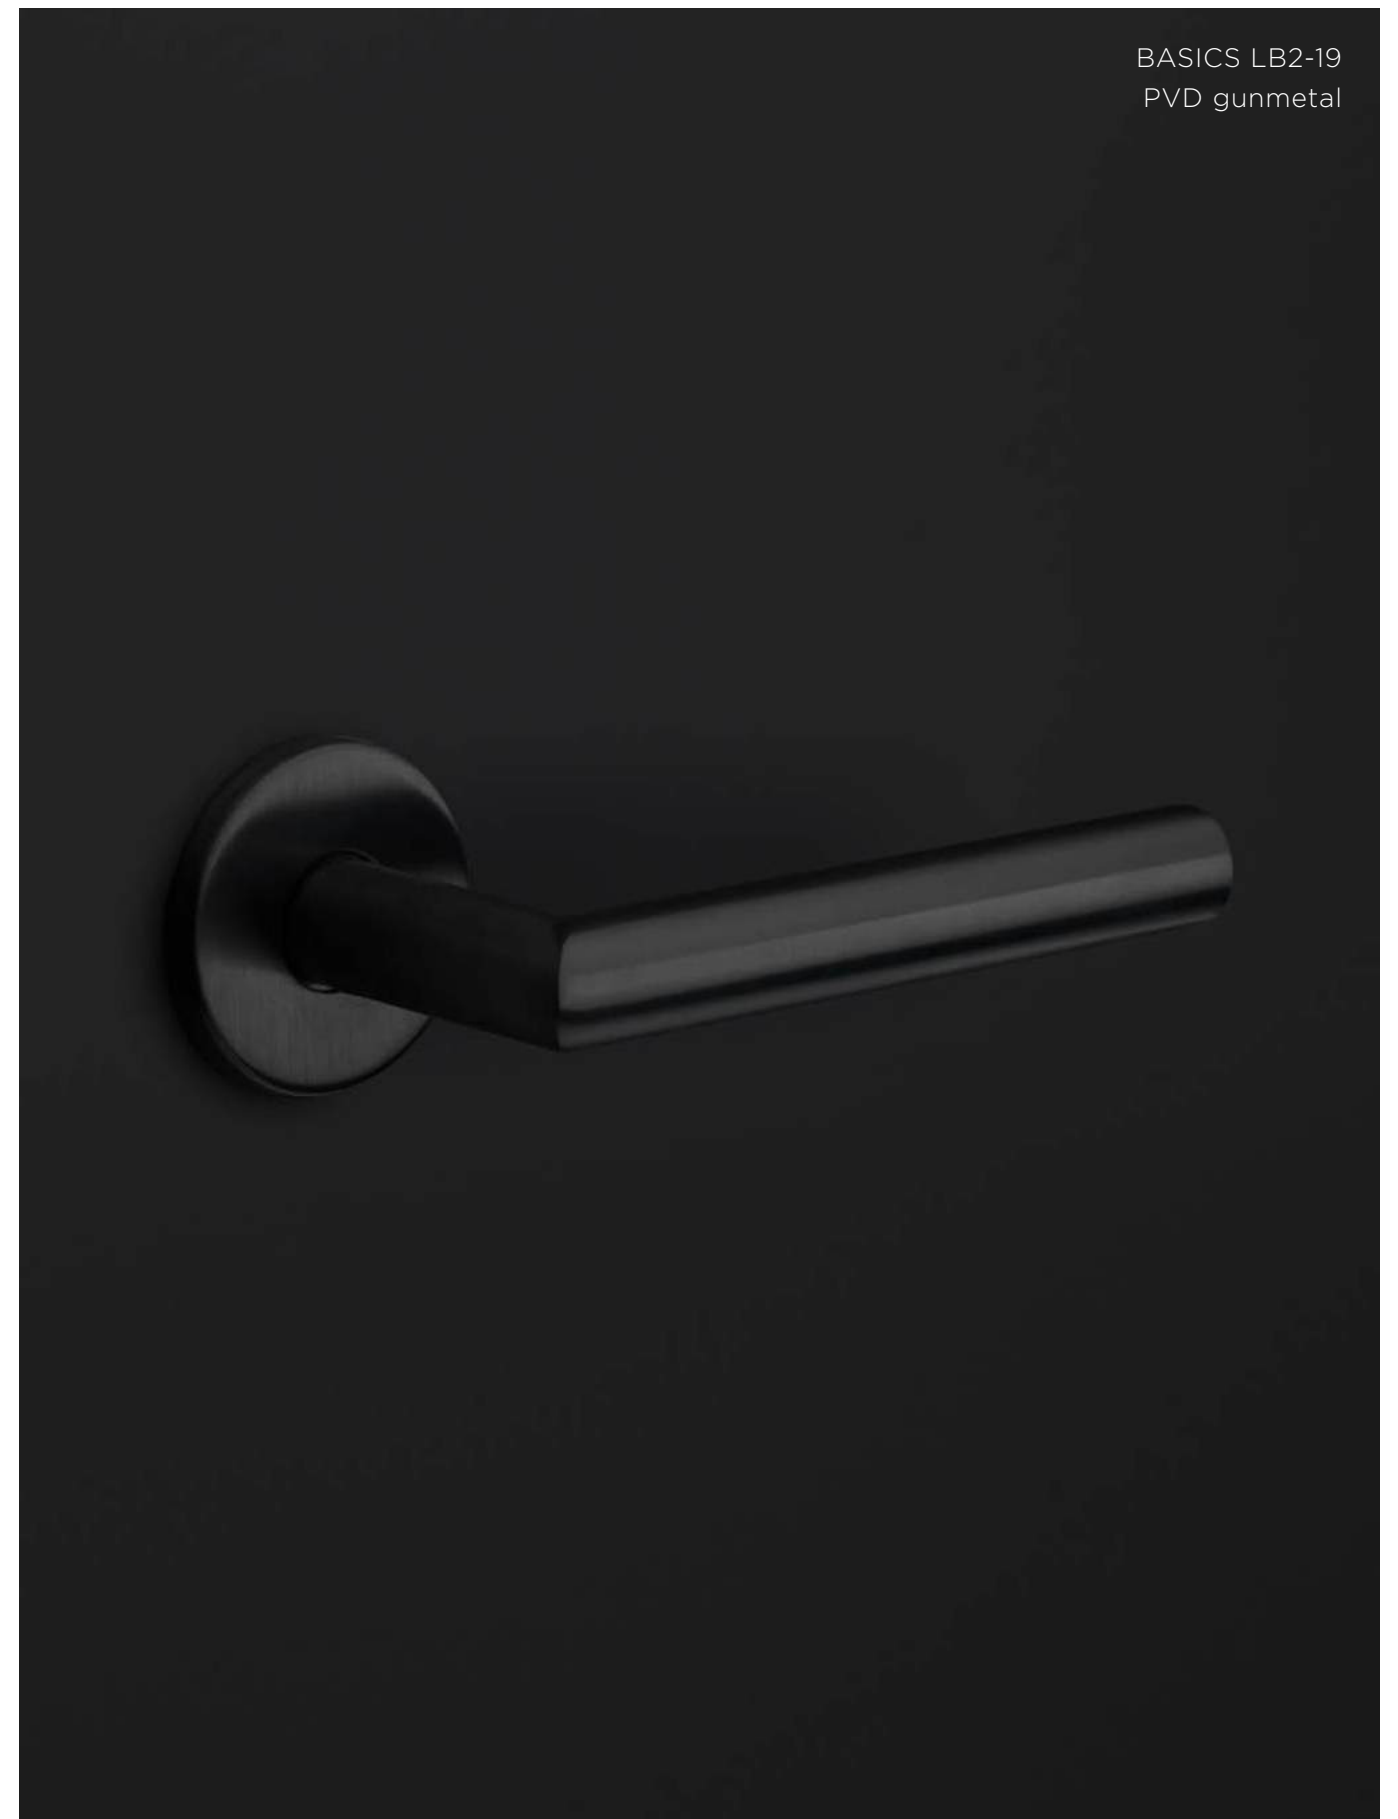

BASICS LB2-19
satin black

BASICS LB2-19
white

BASICS LB2-19
PVD gunmetal

**BASICS LBII-19
BSQ**

spring lever handle on rose
stainless steel

Item	Part Number	Description	Quantity
1	11012242 LBII-19 R HANDLE BSQ V01	HANDLE WITHOUT ROSE BR	1
2	11012242 LBII-19 R HANDLE BSQ V01	SPRING	1
3	11012242 LBII-19 R HANDLE BSQ V01	DRAW PIN 1.6 X 1.6	1
4	11012242 LBII-19 R HANDLE BSQ V01	WASHER 1.6 X 1.6	1
5	11012242 LBII-19 R HANDLE BSQ V01	ROSE SAUCE BR	1
6	11012242 LBII-19 R HANDLE BSQ V01	ROSE SAUCE BR	1
7	11012242 LBII-19 R HANDLE BSQ V01	ROSE SAUCE BR	1
8	11012242 LBII-19 R HANDLE BSQ V01	ROSE SAUCE BR	1
9	11012242 LBII-19 R HANDLE BSQ V01	ROSE SAUCE BR	1