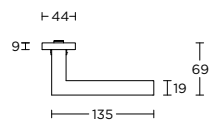

- LB2-19P13SFC
- LB2-19P13N*
- LB2-19P13Y*
- LB2-19P13WC*

sprung lever handle attached to plate with metal sub-rose

* state distance on order

deurkruk vast-draaibaar met metalen onderconstructie geveerd op schild

* afstand opgeven bij bestelling

more options available: pricelist or formani.com/001Q