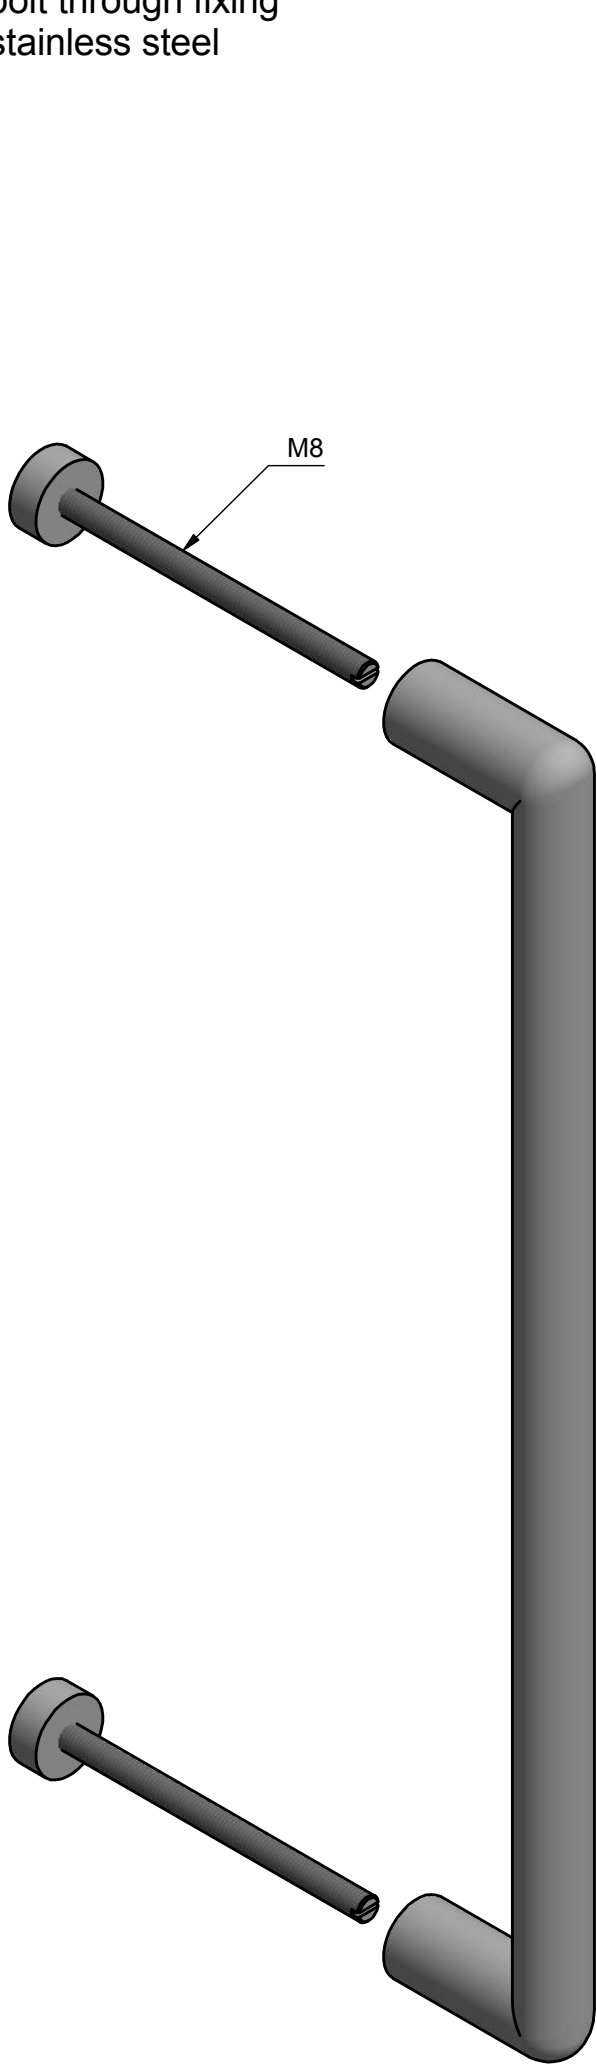

PBI400 PS

solid pull handle
bolt through fixing
stainless steel

<h1>FORMANI®</h1>		Part number:	
		Description:	
Doc no.: 3601G001 PBI400PS V01.dwg		<h2>PBI400 PS</h2>	
Drawn by: Christian Brimbois	Creation date: 4-12-2018	<h3>A3</h3>	
FORMANI HOLLAND B.V. EUROPALAAN 12 6199 AB MAASTRICHT-AIRPORT NL T +31 (0)43 308 90 00 INFO@FORMANI.COM FORMANI.COM			