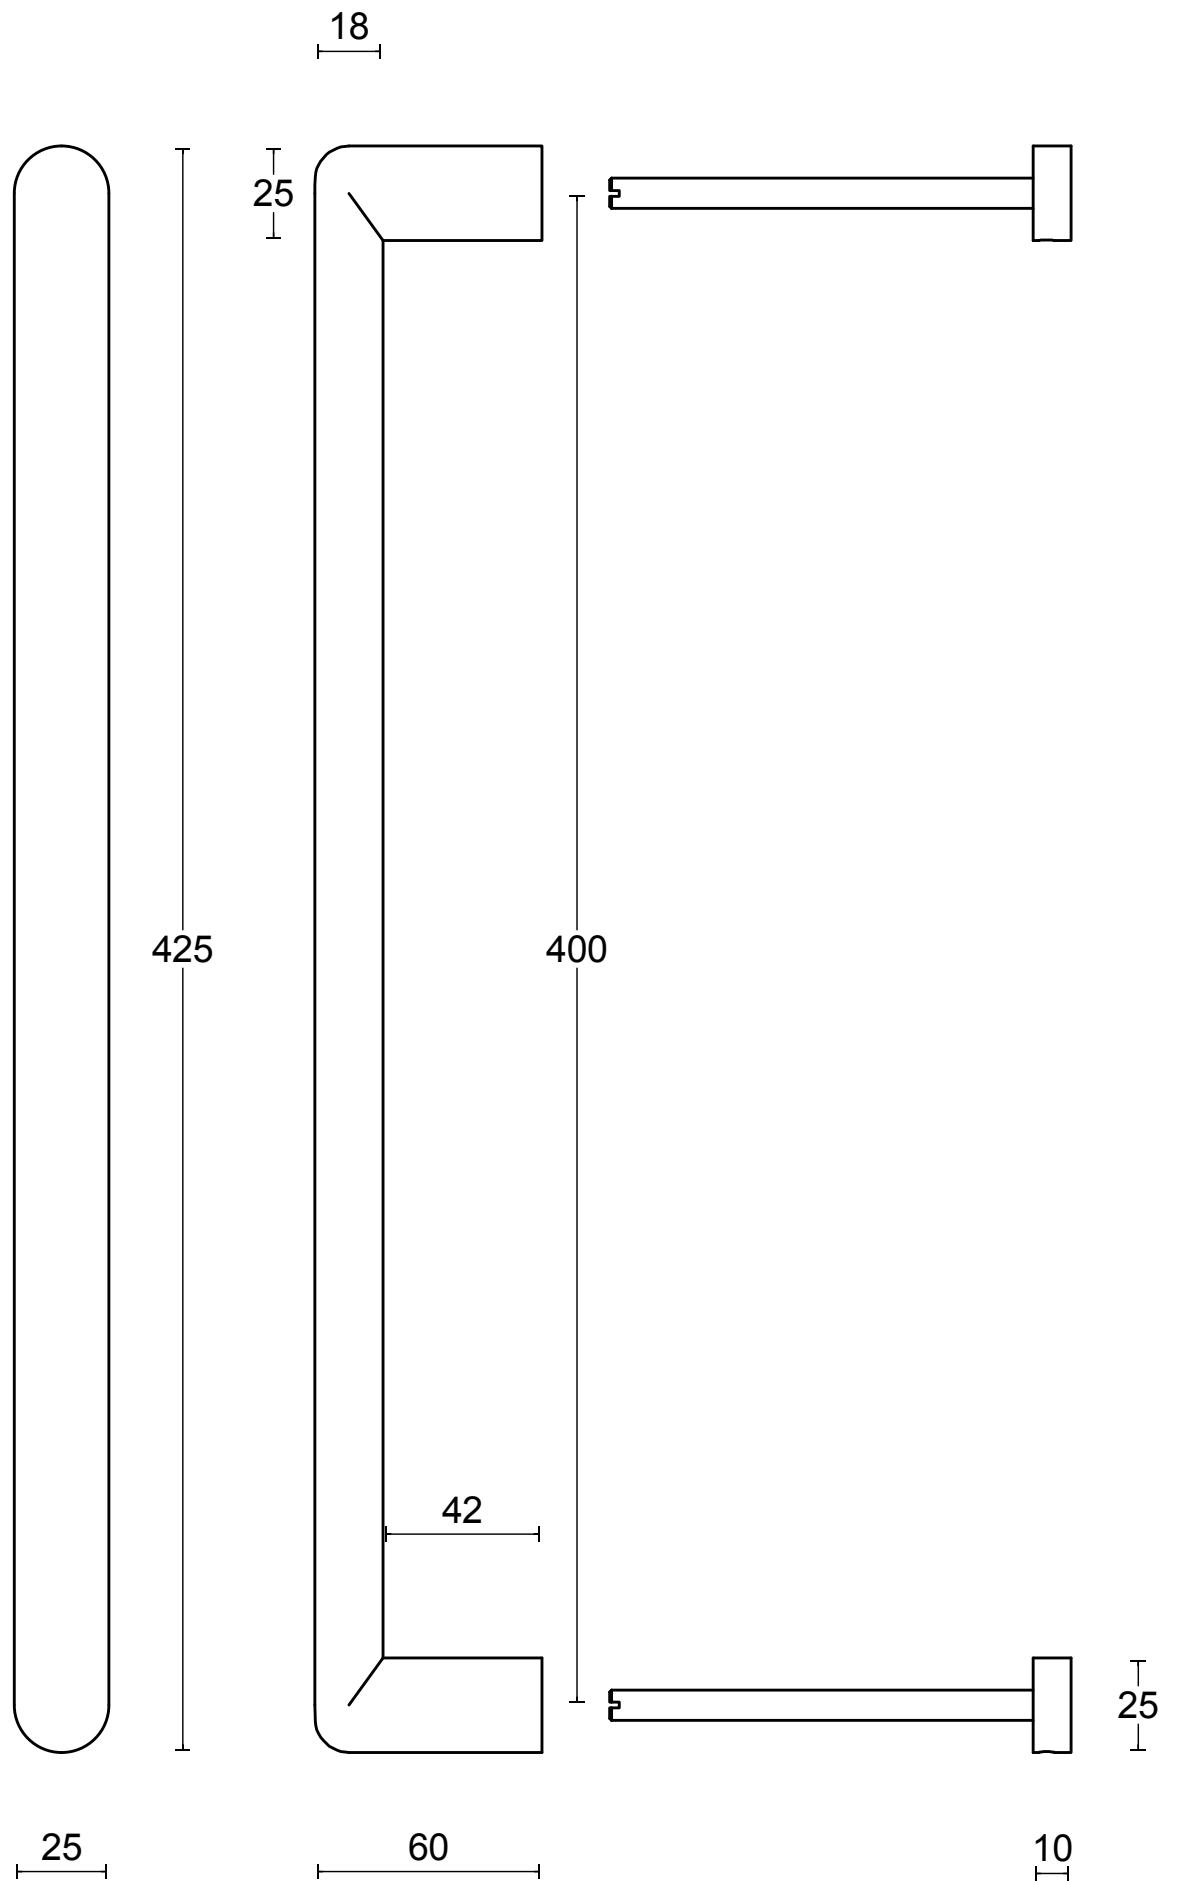

PBI400 PS

solid pull handle
bolt through fixing
stainless steel

<h1>FORMANI®</h1>		Part number:	
		Description:	
Doc no.: 3601G001 PBI400PS V01.dwg		<h2>PBI400 PS</h2>	
Drawn by: Christian Brimbois	Creation date: 4-12-2018	<h3>A3</h3>	
FORMANI HOLLAND B.V. EUROPALAAN 12 6199 AB MAASTRICHT-AIRPORT NL T +31 (0)43 308 90 00 INFO@FORMANI.COM FORMANI.COM			