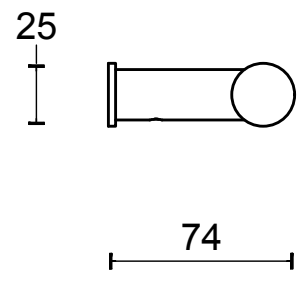

PB550

towel bar
stainless steel AISI 316

FORMANI®		Part number:	
		Description:	
Doc no.: 2706A002 PB550 V02.dwg	PB550		Format:
Drawn by: Christian Brimbois Creation date: 4-9-2017			A3
FORMANI HOLLAND B.V. EUROPALAAN 12 6199 AB MAASTRICHT-AIRPORT NL T +31 (0)43 308 90 00 INFO@FORMANI.COM FORMANI.COM			