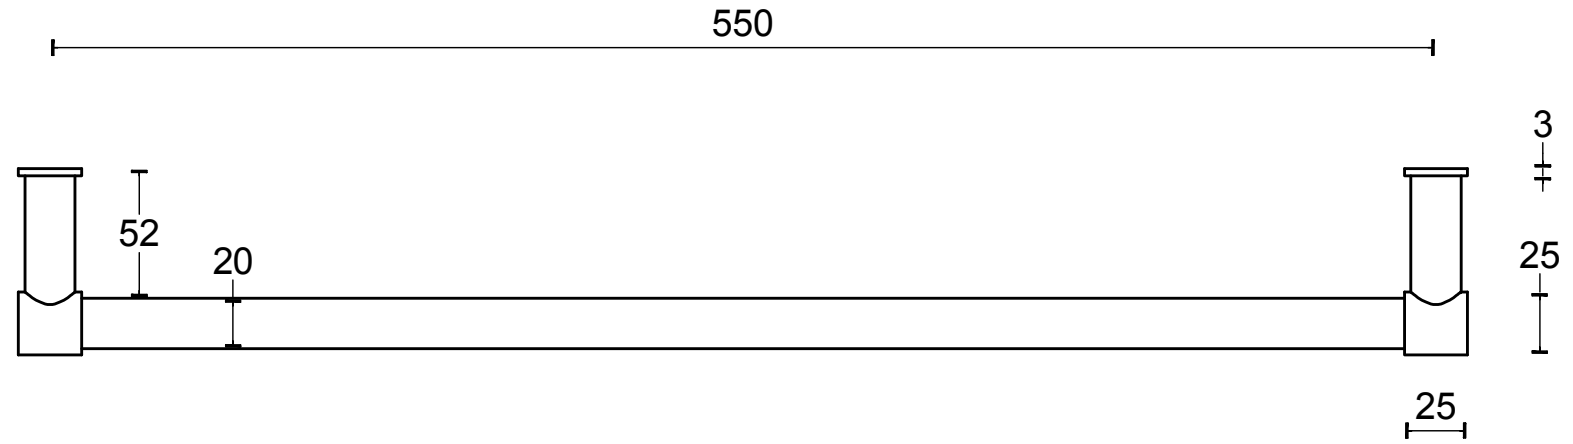

PB550

towel bar
stainless steel AISI 316

FORMANI®		Part number:	
		Description:	
Doc no.: 2706A002 PB550 V02.dwg	PB550		Format:
Drawn by: Christian Brimbois Creation date: 4-9-2017			A3
FORMANI HOLLAND B.V. EUROPALAAN 12 6199 AB MAASTRICHT-AIRPORT NL T +31 (0)43 308 90 00 INFO@FORMANI.COM FORMANI.COM			