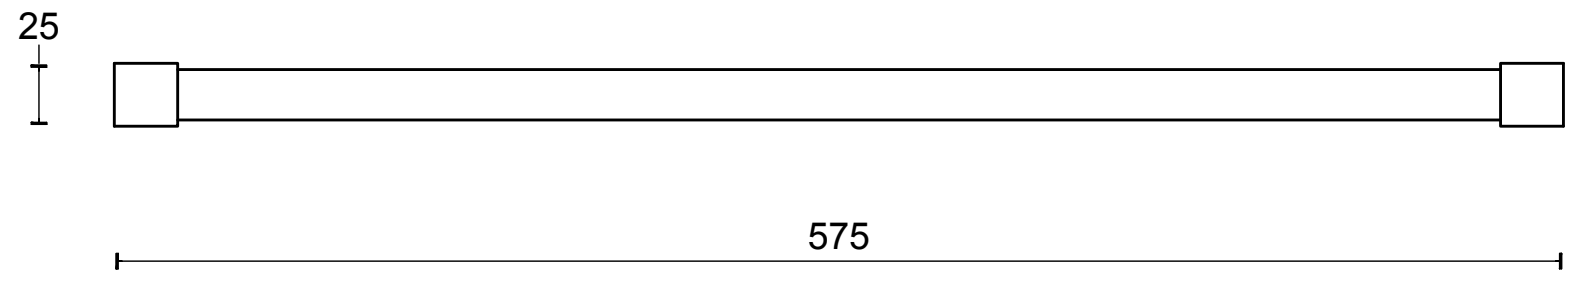

PB550

towel bar
stainless steel AISI 316

FORMANI®		Part number:	
		Description:	
Doc no.: 2706A002 PB550 V02.dwg	PB550		Format:
Drawn by: Christian Brimbois Creation date: 4-9-2017			A3
FORMANI HOLLAND B.V. EUROPALAAN 12 6199 AB MAASTRICHT-AIRPORT NL T +31 (0)43 308 90 00 INFO@FORMANI.COM FORMANI.COM			