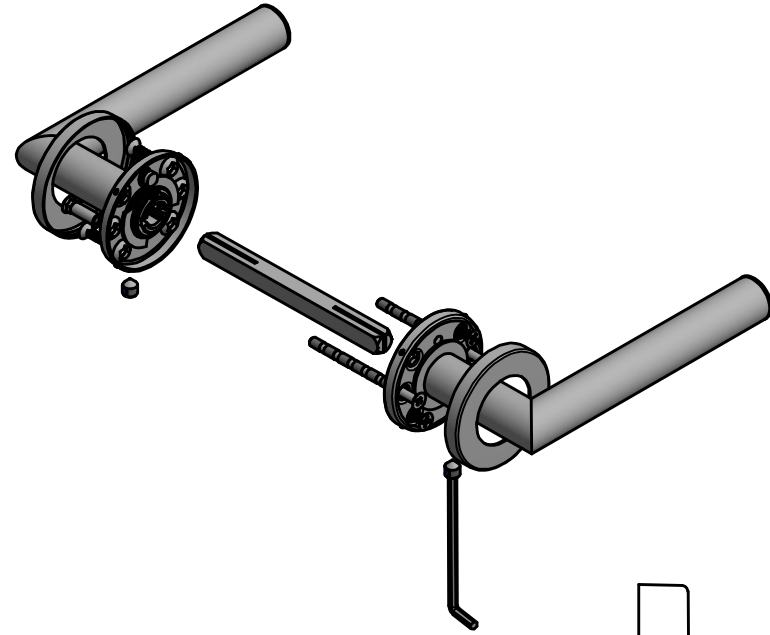

BASICS LB2L-19 EN1906 GRADE 3

sprung lever handle attached to rose
 with stainless steel sub-rose
 stainless steel

door thickness 38 - 45 mm

	FORMANI HOLLAND B.V. EUROPALAAN 12 6199 AB MAASTRICHT-AIRPORT NL T +31 (0)43 308 90 00 INFO@FORMANI.COM WWW.FORMANI.COM	Type : BASICS LB2L-19 EN1906 GRADE 3	Version: V01
	Formani filename: 1501D142_LB2L-19_EN1906_V02.dwg	Description: sprung lever handle attached to rose with stainless steel sub-rose stainless steel	Format A3
	Drawn by: Semih Aslan		
Creation date: 4-3-2022			