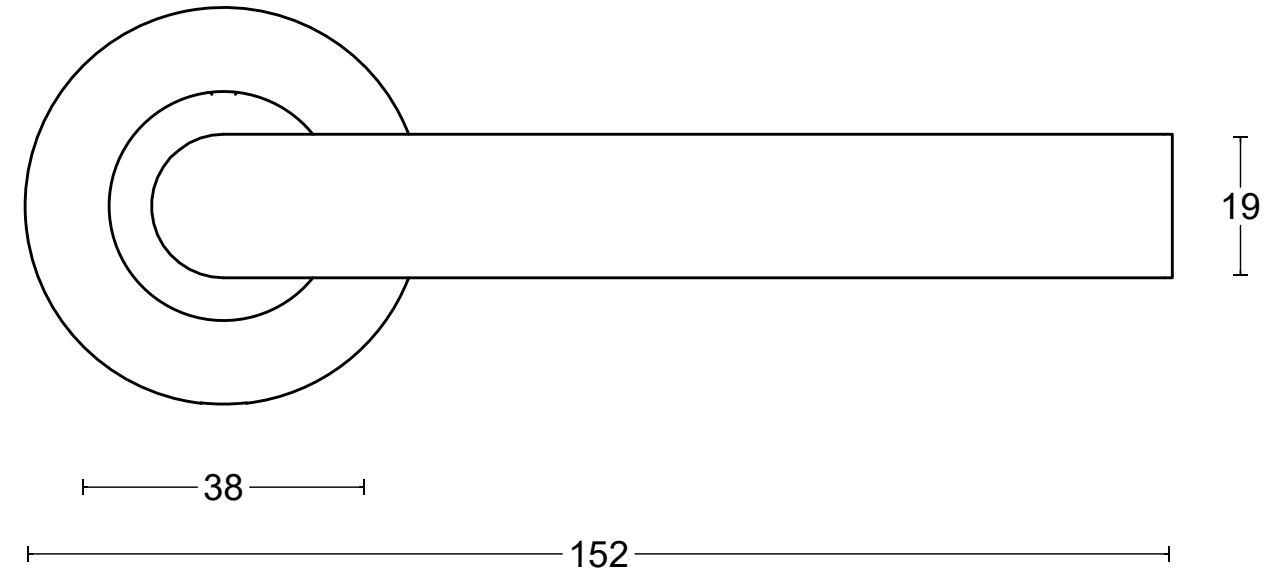

BASICS LB2L-19 EN1906 GRADE 3

sprung lever handle attached to rose
 with stainless steel sub-rose
 stainless steel

door thickness 38 - 45 mm

	FORMANI HOLLAND B.V. EUROPALAAN 12 6199 AB MAASTRICHT-AIRPORT NL T +31 (0)43 308 90 00 INFO@FORMANI.COM WWW.FORMANI.COM	Type : BASICS LB2L-19 EN1906 GRADE 3	Version: V01
	Formani filename: 1501D142_LB2L-19_EN1906_V02.dwg	Description: sprung lever handle attached to rose with stainless steel sub-rose stainless steel	Format A3
	Drawn by: Semih Aslan		
Creation date: 4-3-2022			