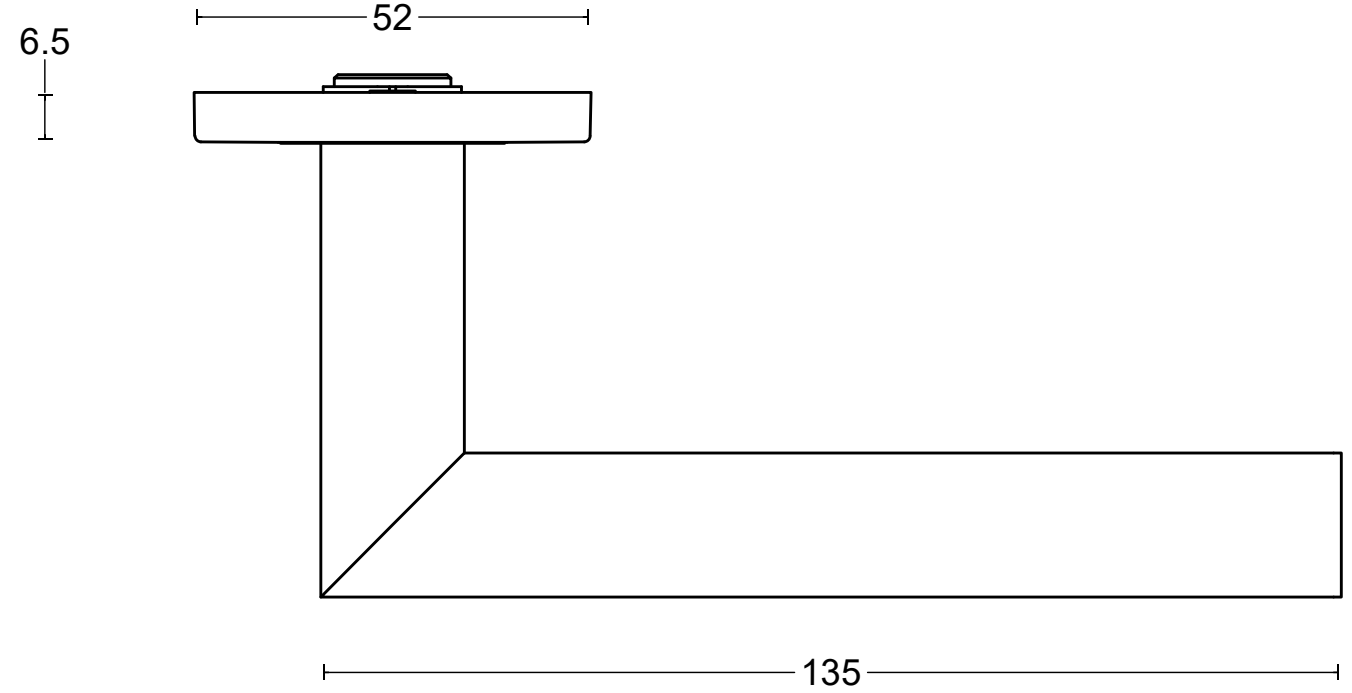

BASICS LB2L-19 EN1906 GRADE 3

sprung lever handle attached to rose
 with stainless steel sub-rose
 stainless steel

door thickness 38 - 45 mm

	FORMANI HOLLAND B.V. EUROPALAAN 12 6199 AB MAASTRICHT-AIRPORT NL T +31 (0)43 308 90 00 INFO@FORMANI.COM WWW.FORMANI.COM	Type : BASICS LB2L-19 EN1906 GRADE 3	Version: V01
	Formani filename: 1501D142_LB2L-19_EN1906_V02.dwg	Description: sprung lever handle attached to rose with stainless steel sub-rose stainless steel	Format A3
	Drawn by: Semih Aslan		
Creation date: 4-3-2022			