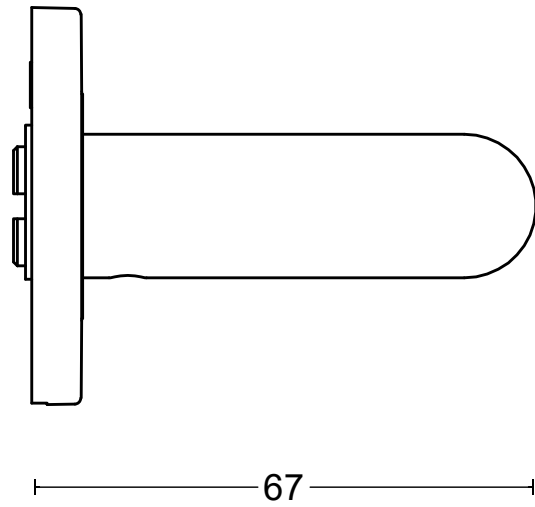

BASICS LB2L-19 EN1906 GRADE 3

sprung lever handle attached to rose
 with stainless steel sub-rose
 stainless steel

door thickness 38 - 45 mm

	FORMANI HOLLAND B.V. EUROPALAAN 12 6199 AB MAASTRICHT-AIRPORT NL T +31 (0)43 308 90 00 INFO@FORMANI.COM WWW.FORMANI.COM	Type : BASICS LB2L-19 EN1906 GRADE 3	Version: V01
	Formani filename: 1501D142_LB2L-19_EN1906_V02.dwg	Description: sprung lever handle attached to rose with stainless steel sub-rose stainless steel	Format A3
	Drawn by: Semih Aslan		
Creation date: 4-3-2022			