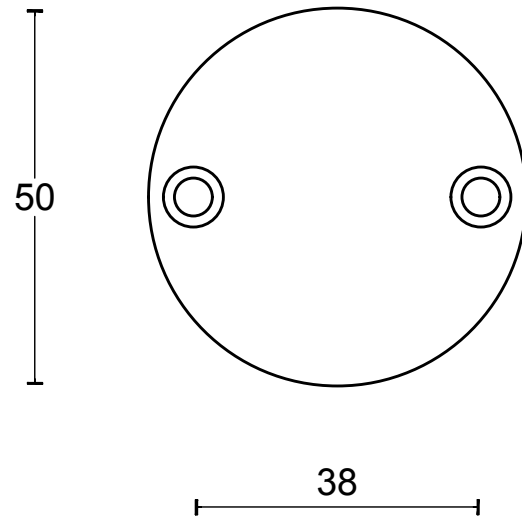

LZBB50

blank escutcheon
stainless steel or brass

FORMANI®		Part number:	
		Description: LZBB50	
Doc no.: 3401R001 LZBB50 V01.dwg	Creation date: 27-7-2016		Format: A3
Drawn by: Christian Brimbois			
FORMANI HOLLAND B.V. EUROPALAAN 12 6199 AB MAASTRICHT-AIRPORT NL T +31 (0)43 308 90 00 INFO@FORMANI.COM FORMANI.COM			